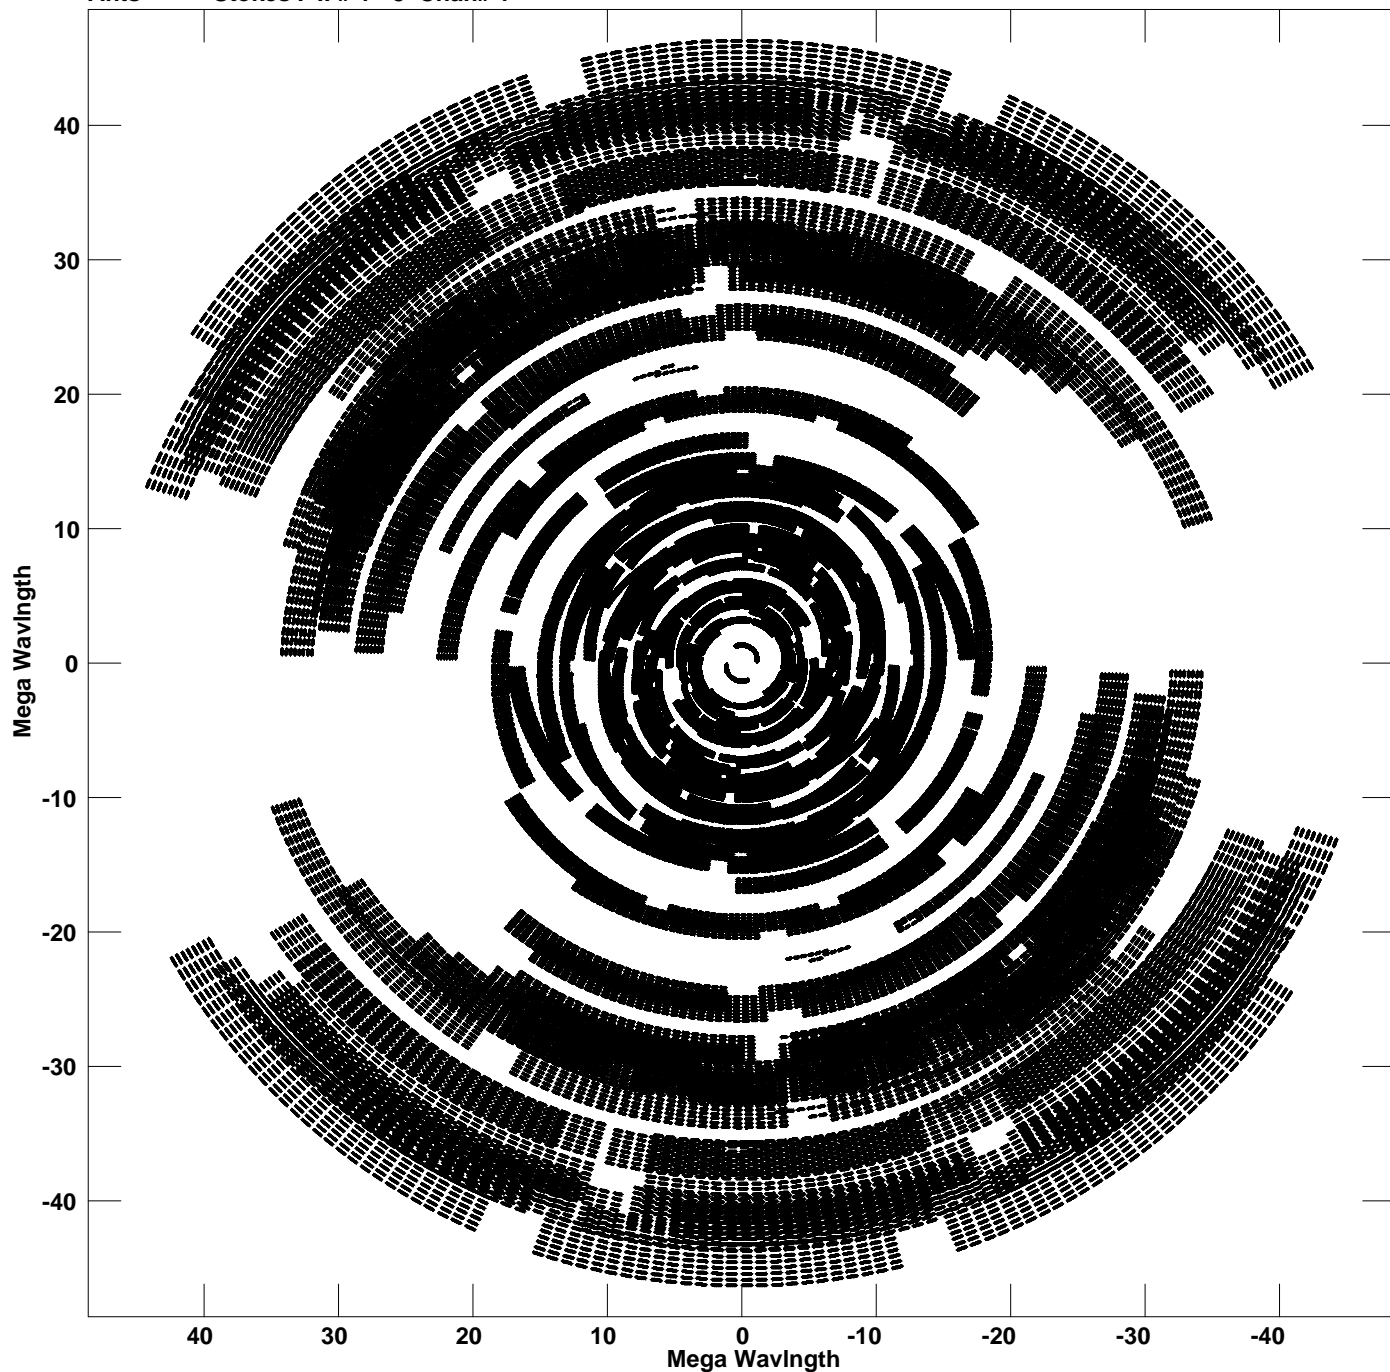

Plot file version 1 created 17-JUL-2014 14:43:47  
V vs U for RBS797.MULTI.1 Source:RBS797  
Ants \* - \* Stokes I IF# 1 - 8 Chan# 1

Freq = 1.6027 GHz, Bw = 16.000 MHz