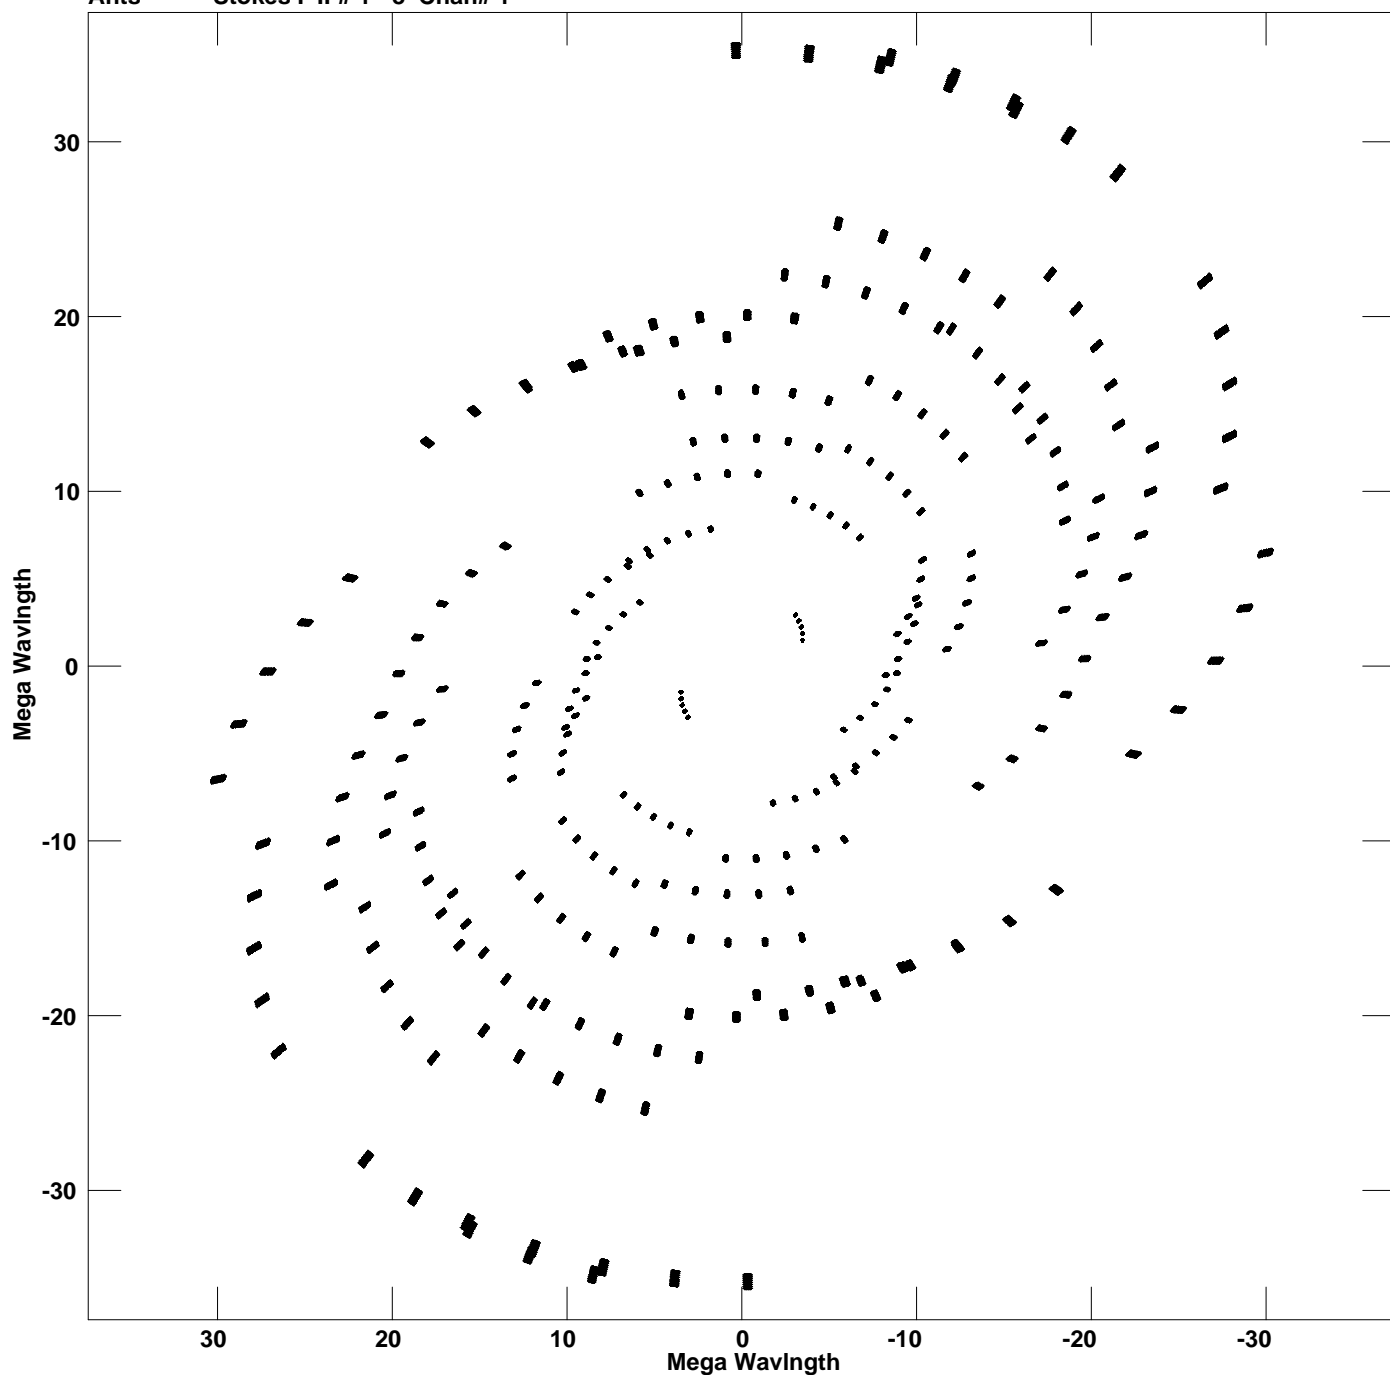

Plot file version 1 created 10-DEC-2013 11:40:18
V vs U for J0151+5454.MULTI.1 Source:J0151+5454
Ants * - * Stokes I IF# 1 - 8 Chan# 1

Freq = 4.9347 GHz, Bw = 16.000 MHz