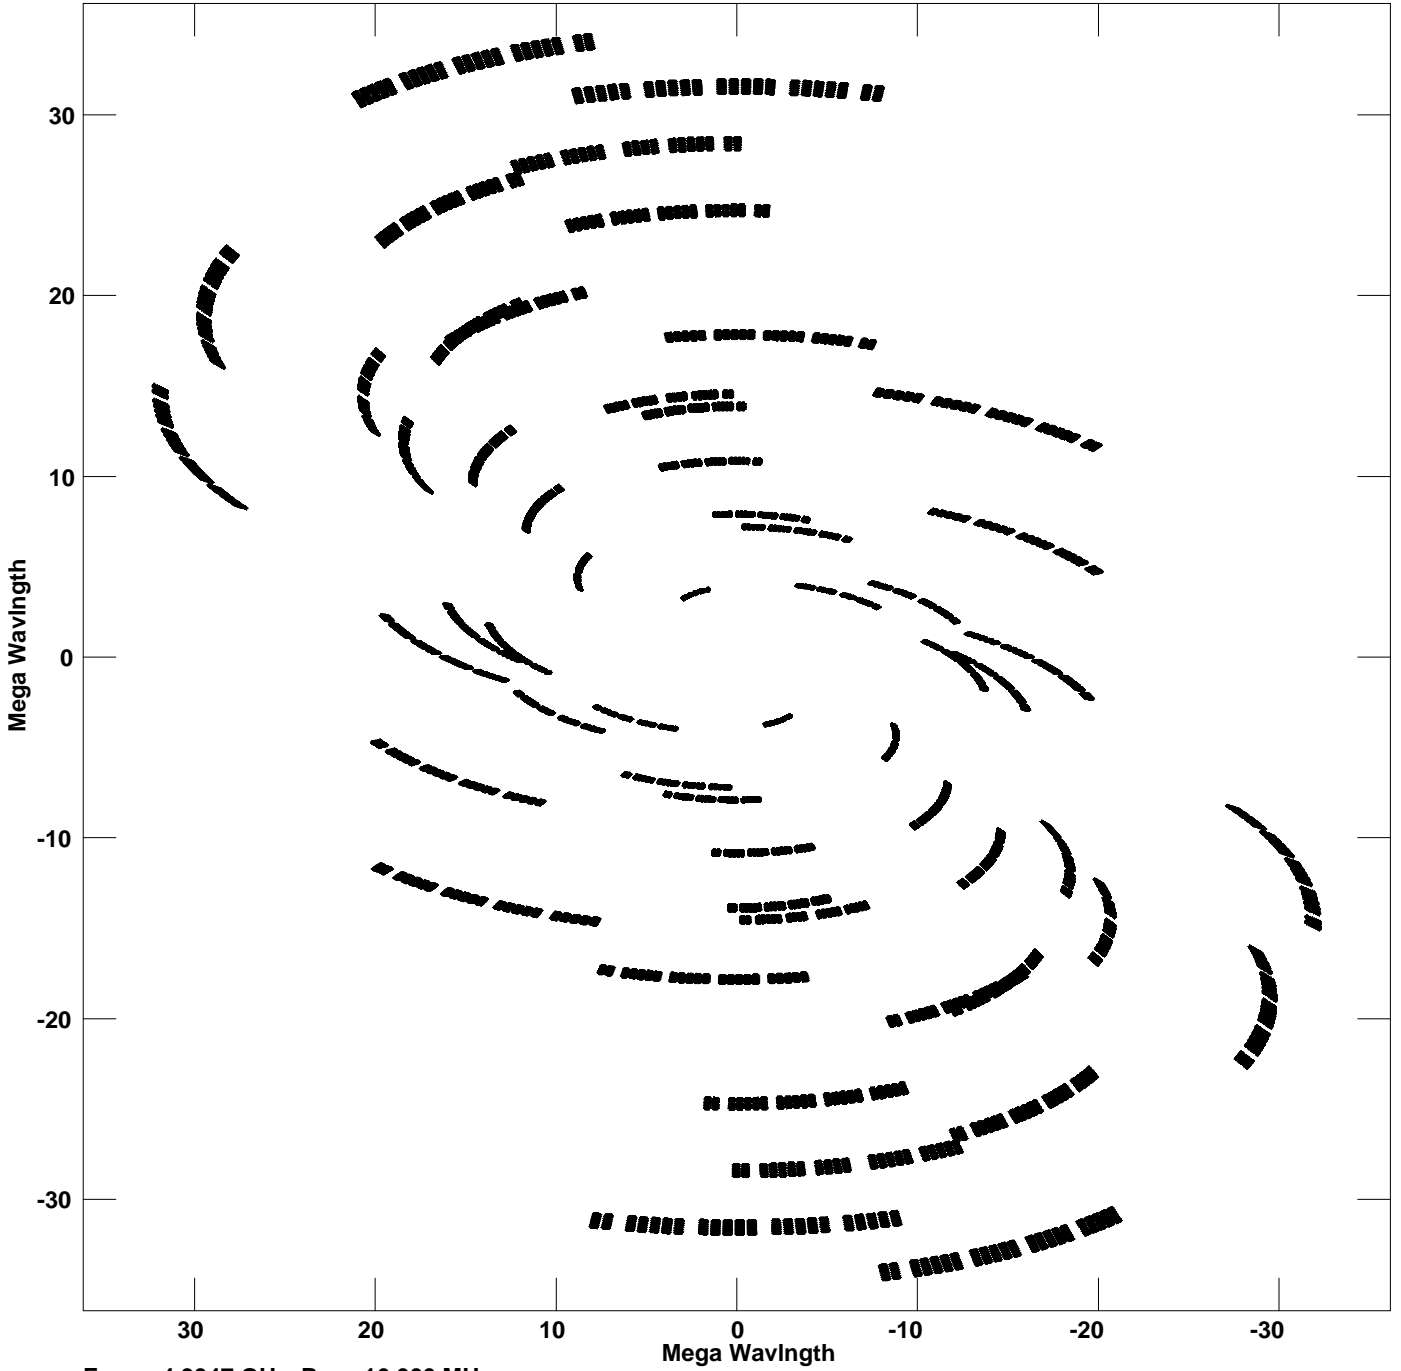

Plot file version 1 created 10-DEC-2013 11:40:02  
V vs U for TVLM513.MULTI.1 Source:TVLM513  
Ants \* - \* Stokes I IF# 1 - 8 Chan# 1

Freq = 4.9347 GHz, Bw = 16.000 MHz