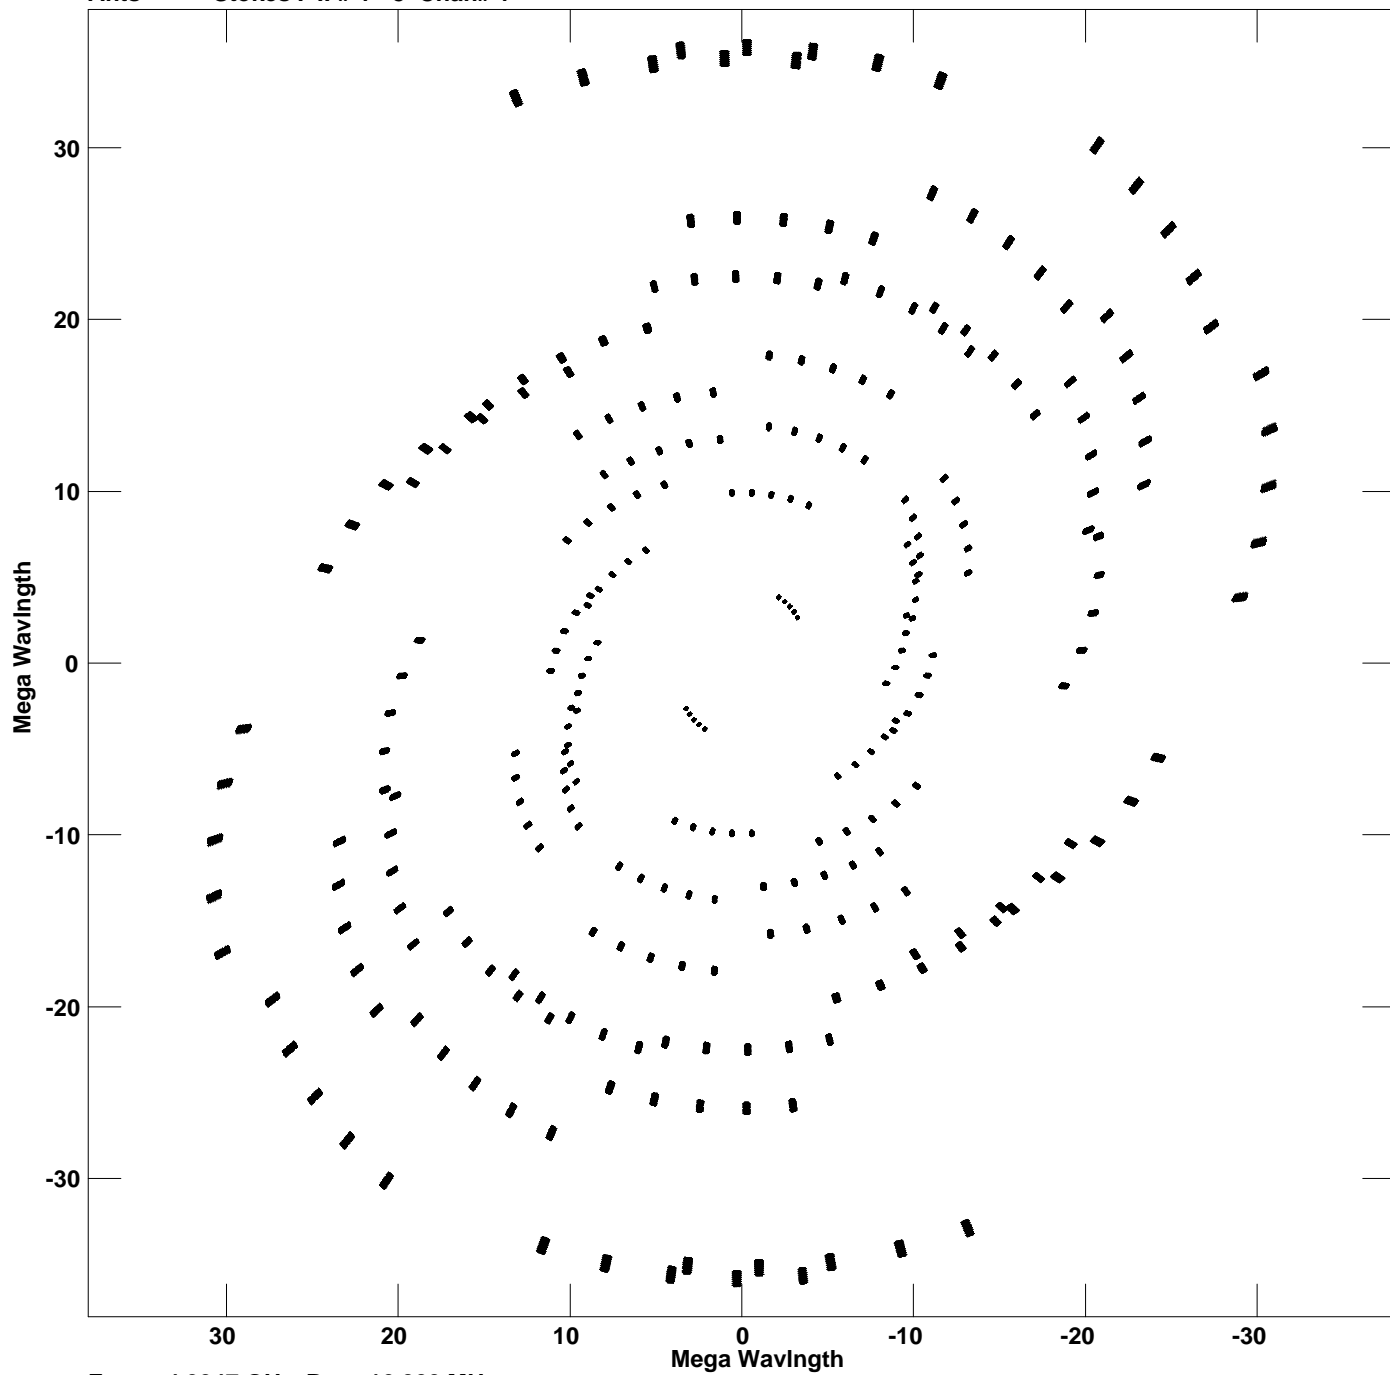

Plot file version 1 created 07-APR-2014 13:23:07  
V vs U for J0151+5454.MULTI.1 Source:J0151+5454  
Ants \* - \* Stokes I IF# 1 - 8 Chan# 1

Freq = 4.9347 GHz, Bw = 16.000 MHz