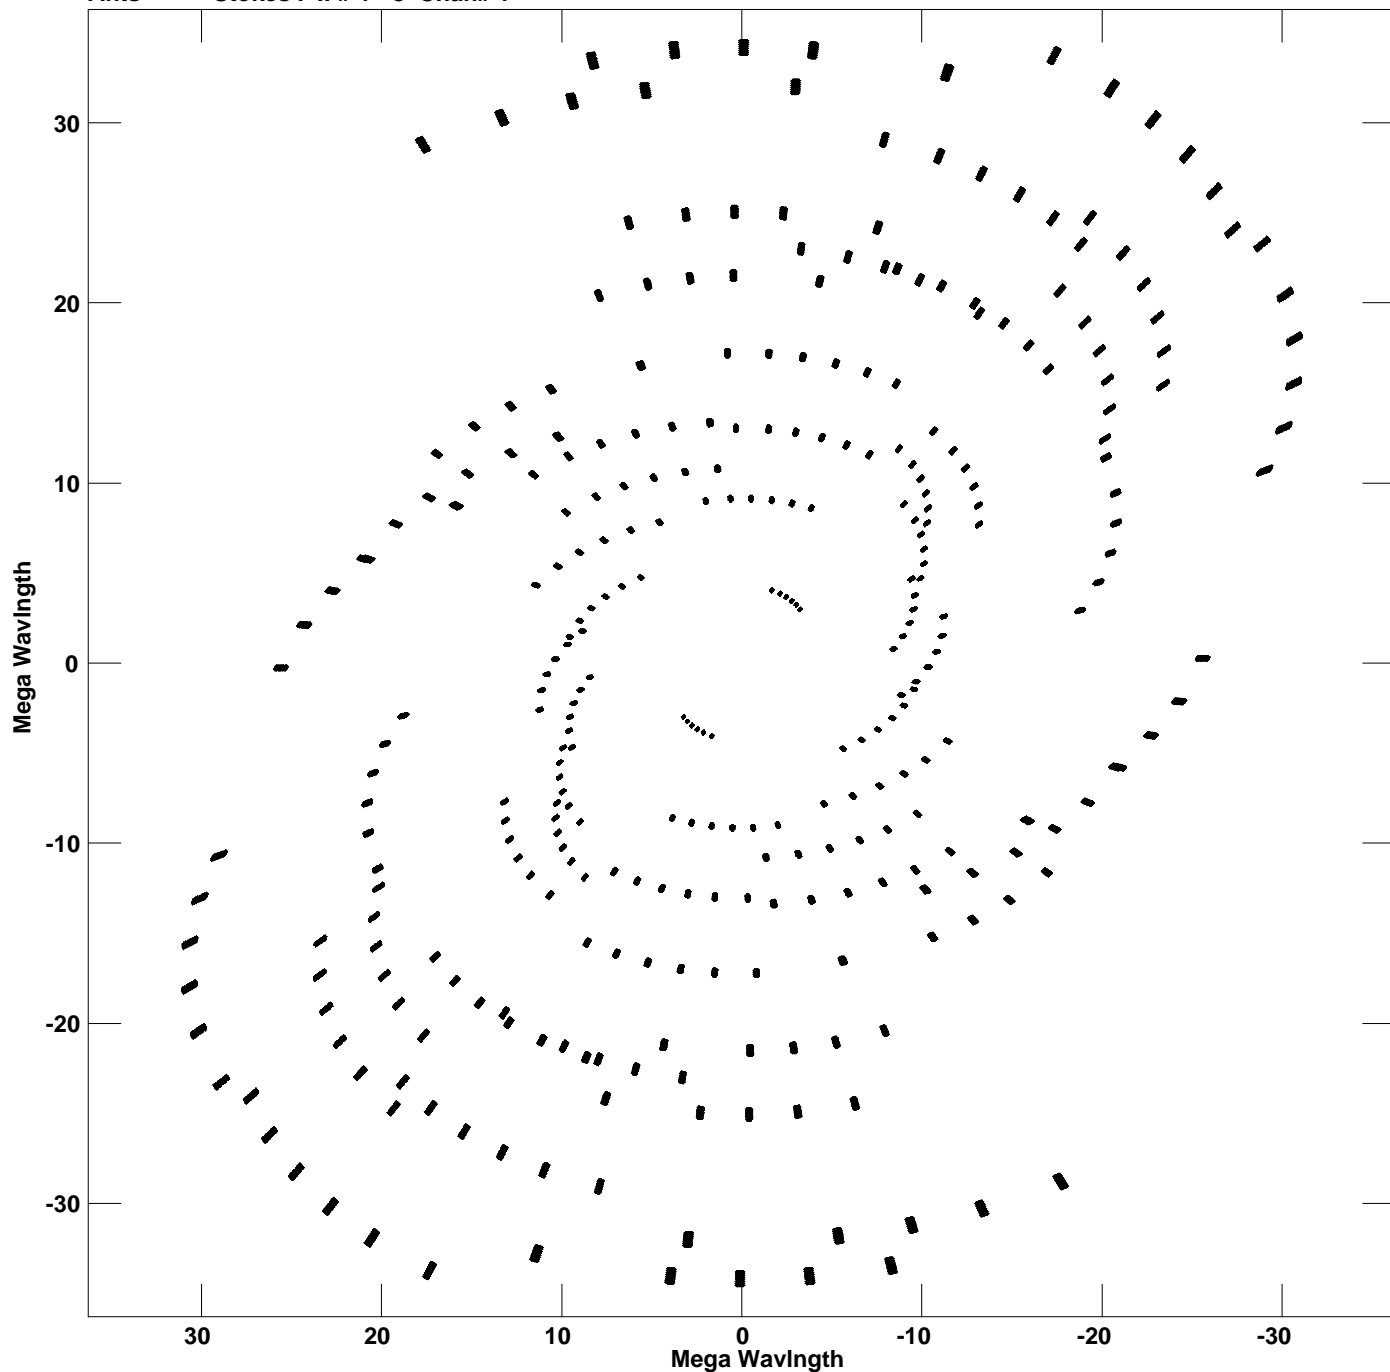

Plot file version 1 created 07-APR-2014 13:24:50  
V vs U for J2115+3742.MULTI.1 Source:J2115+3742  
Ants \* - \* Stokes I IF# 1 - 8 Chan# 1

Freq = 4.9347 GHz, Bw = 16.000 MHz