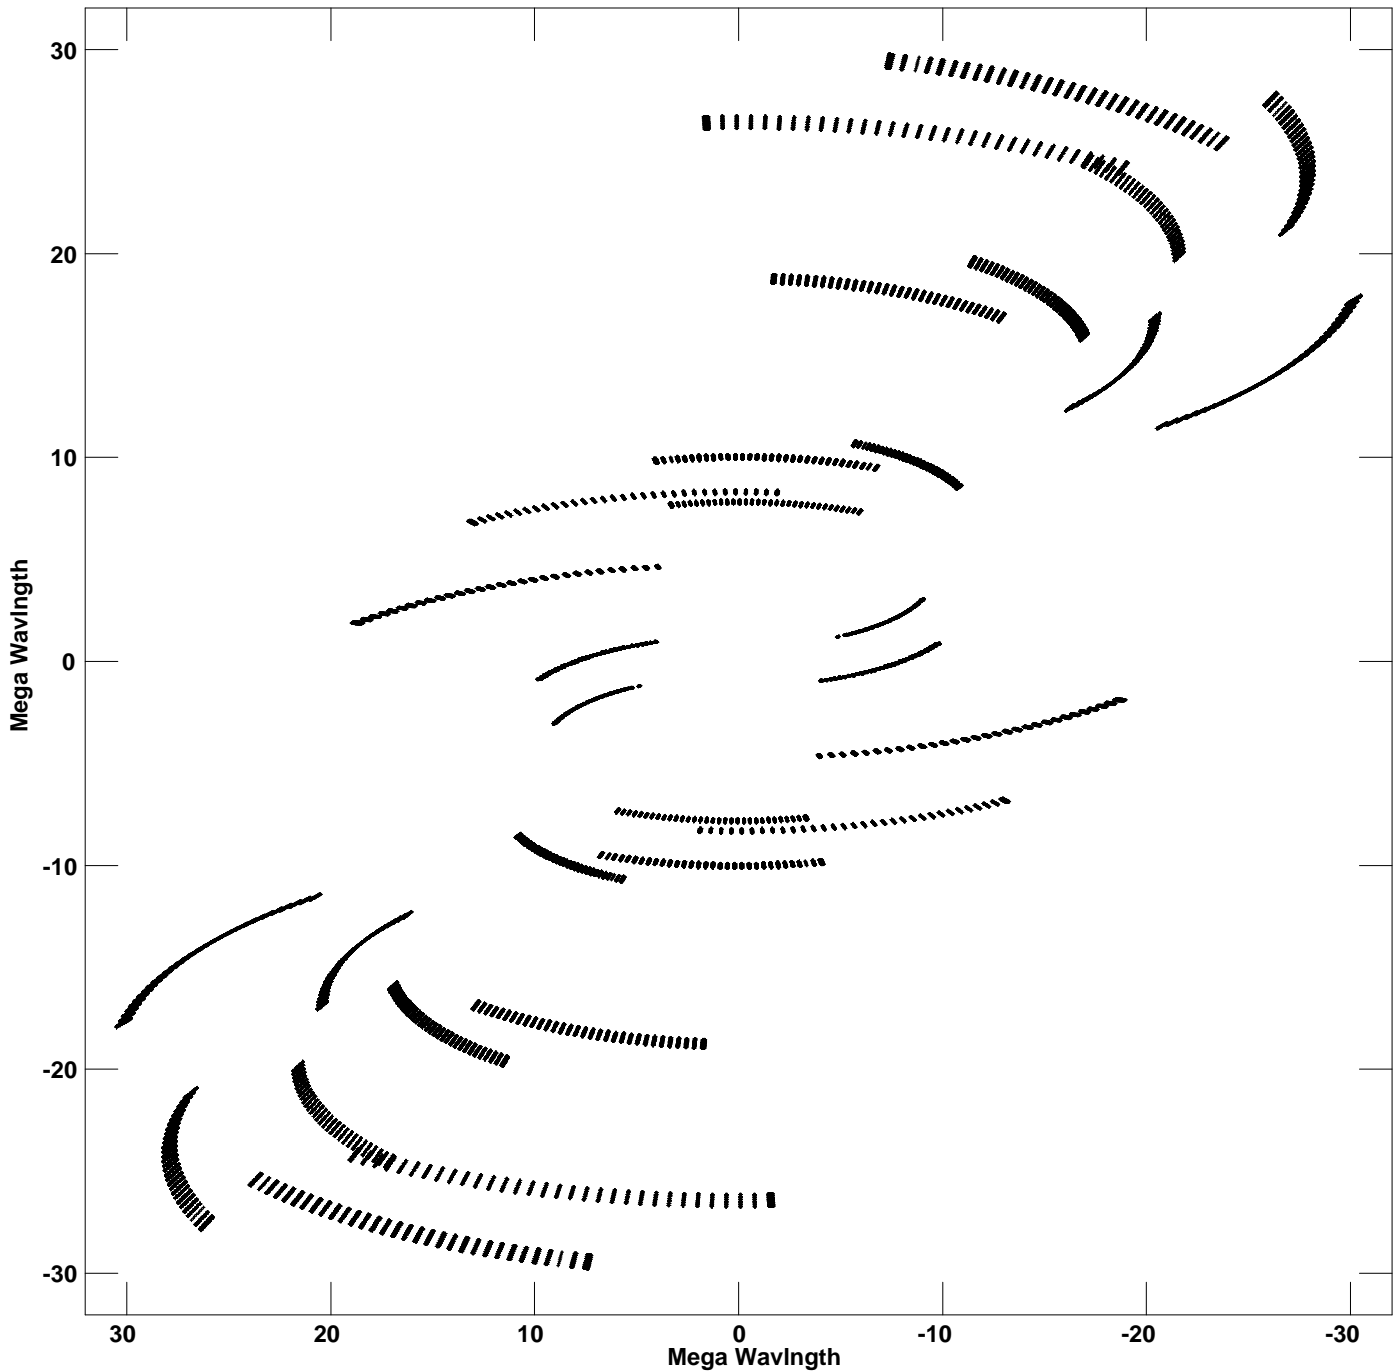

Plot file version 1 created 26-MAR-2015 15:45:30
V vs U for J1455+2131.MULTI.1 Source:J1455+2131
Ants * - * Stokes I IF# 1 - 8 Chan# 1

Freq = 4.9347 GHz, Bw = 16.000 MHz