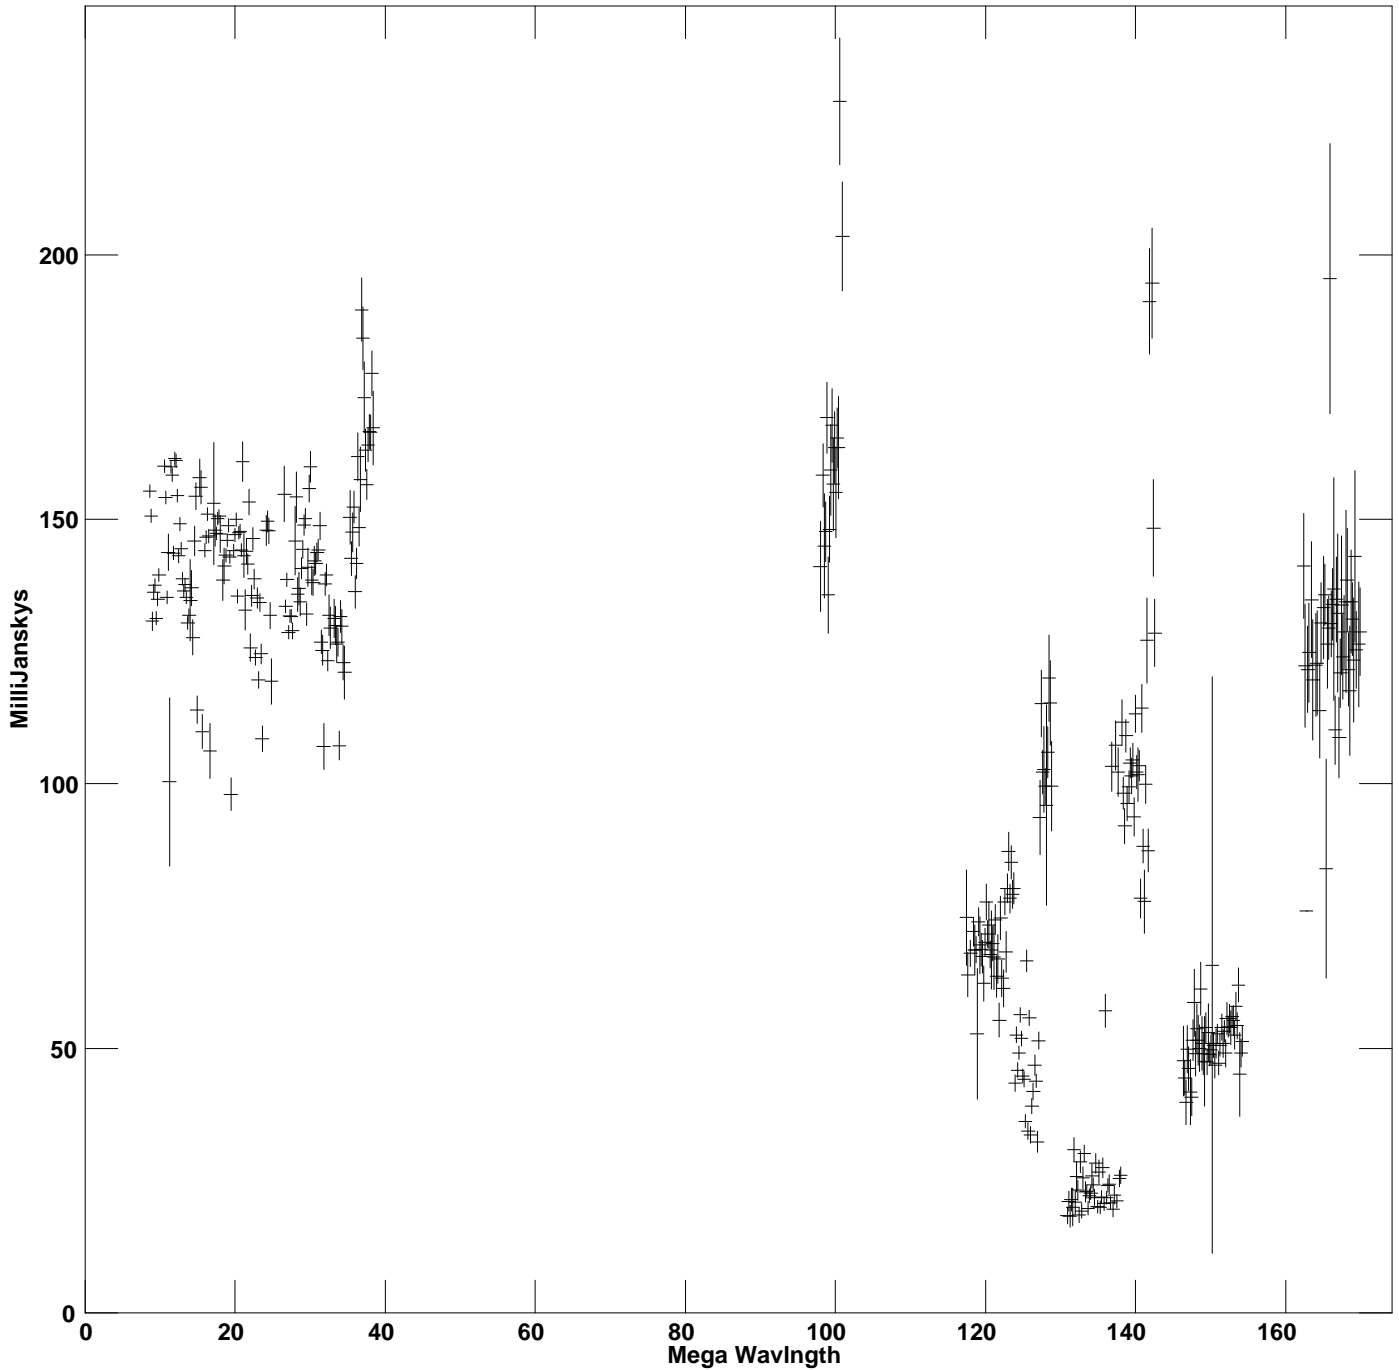

Plot file version 1 created 26-MAR-2015 15:44:57
Amplitude vs UV dist for J2115+3742.MULTI.1 Source:J2115+3742
Ants * - * Stokes I IF# 1 - 8 Chan# 1

Freq = 4.9347 GHz, Bw = 16.000 MHz