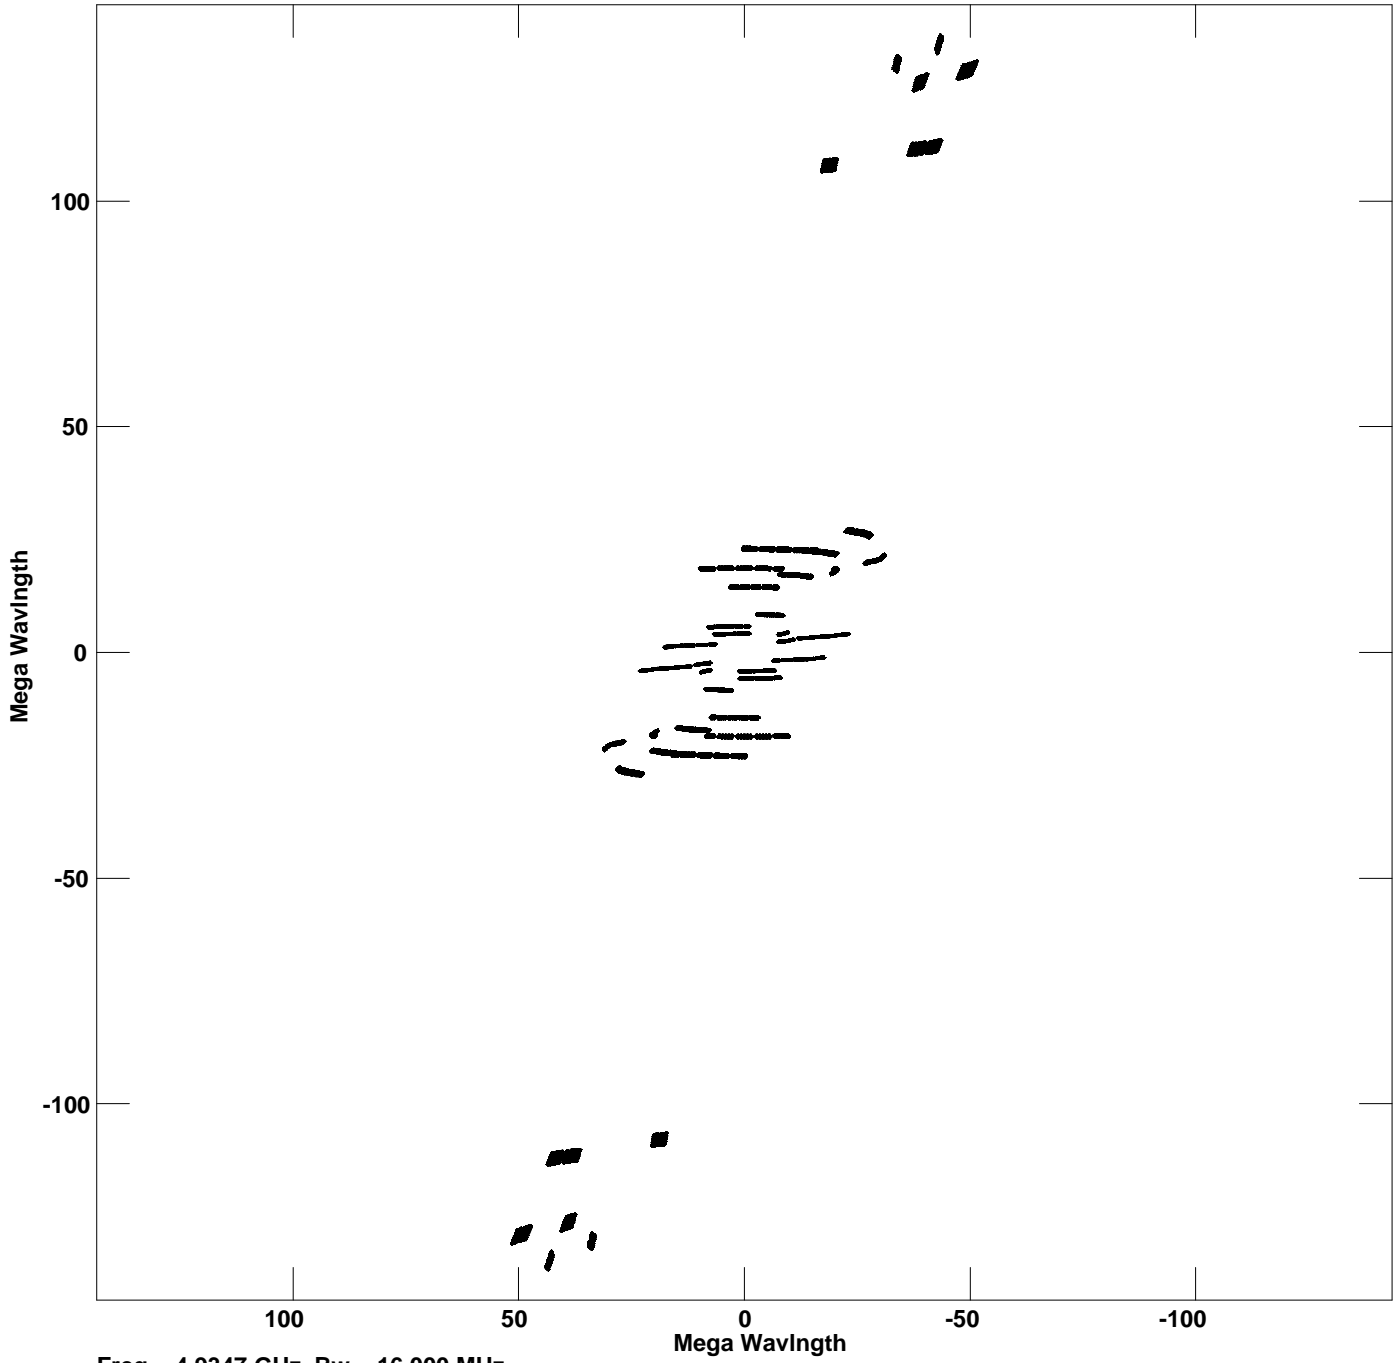

Plot file version 1 created 26-MAR-2015 15:44:23
V vs U for RYSEX.MULTI.1 Source:RYSEX
Ants * - * Stokes I IF# 1 - 8 Chan# 1

Freq = 4.9347 GHz, Bw = 16.000 MHz