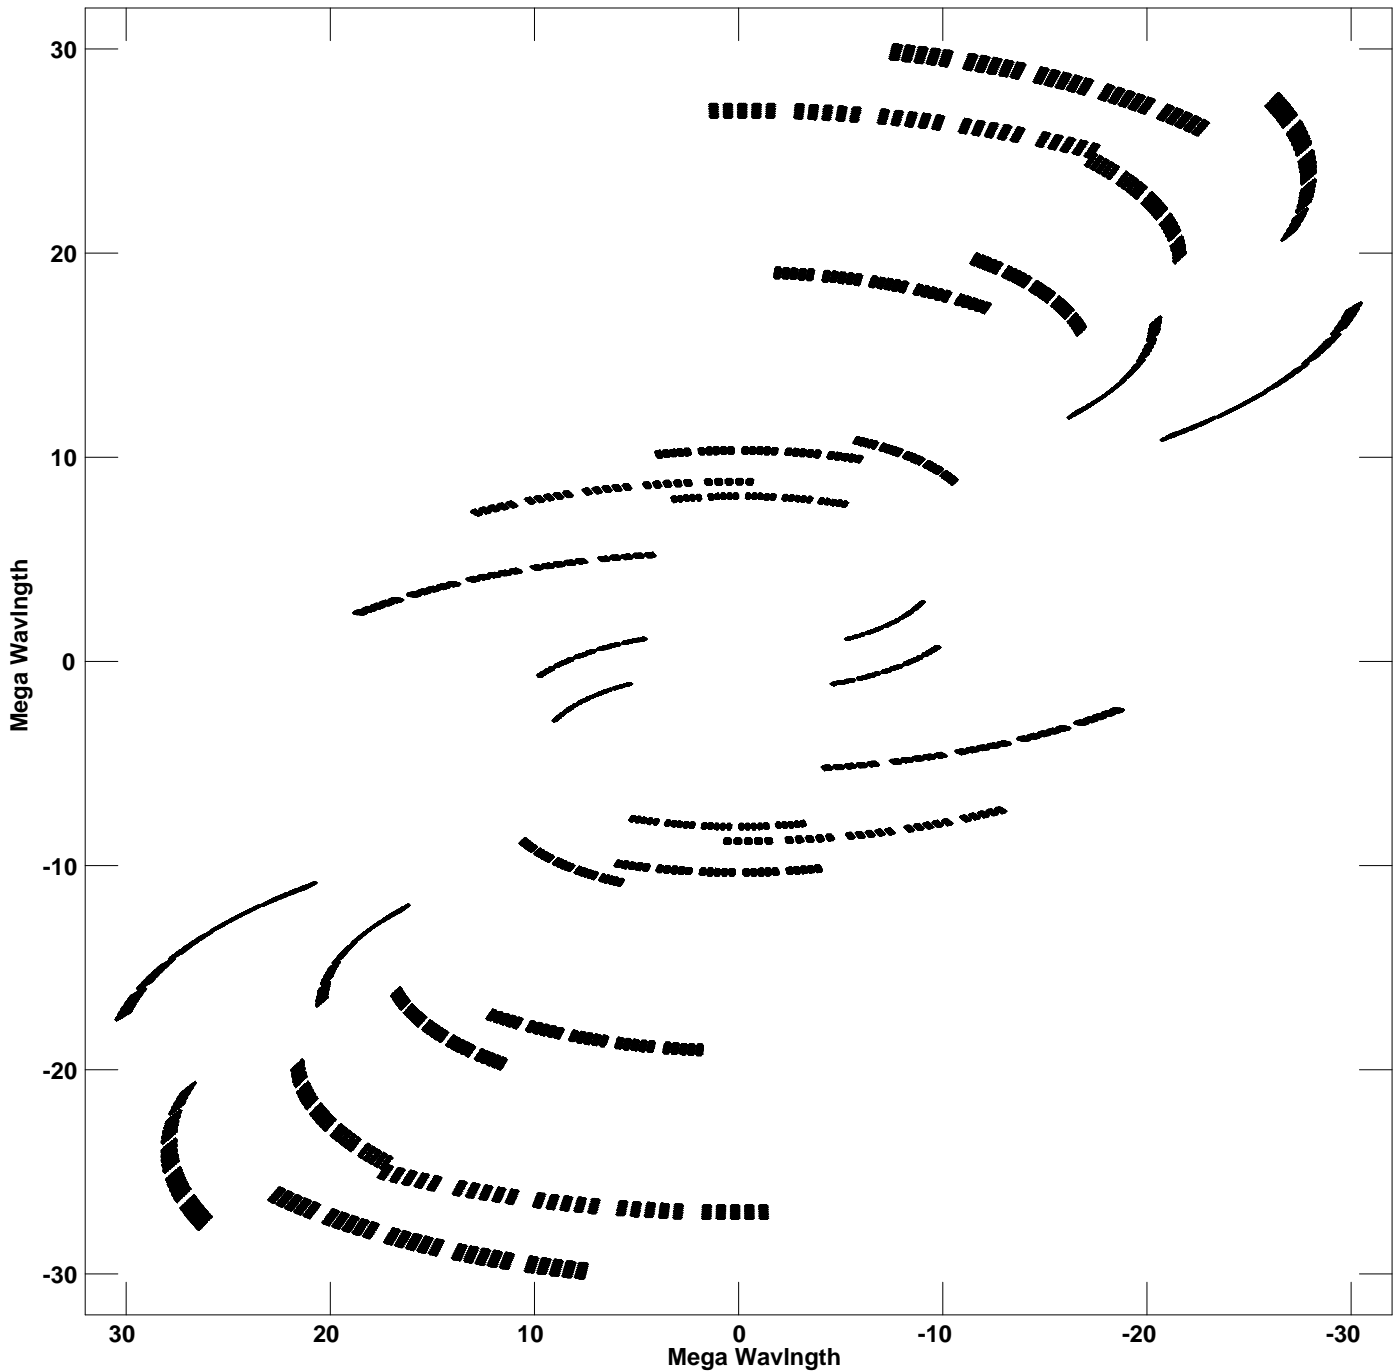

Plot file version 1 created 26-MAR-2015 15:44:30
V vs U for TVLM513.MULTI.1 Source:TVLM513
Ants * - * Stokes I IF# 1 - 8 Chan# 1

Freq = 4.9347 GHz, Bw = 16.000 MHz