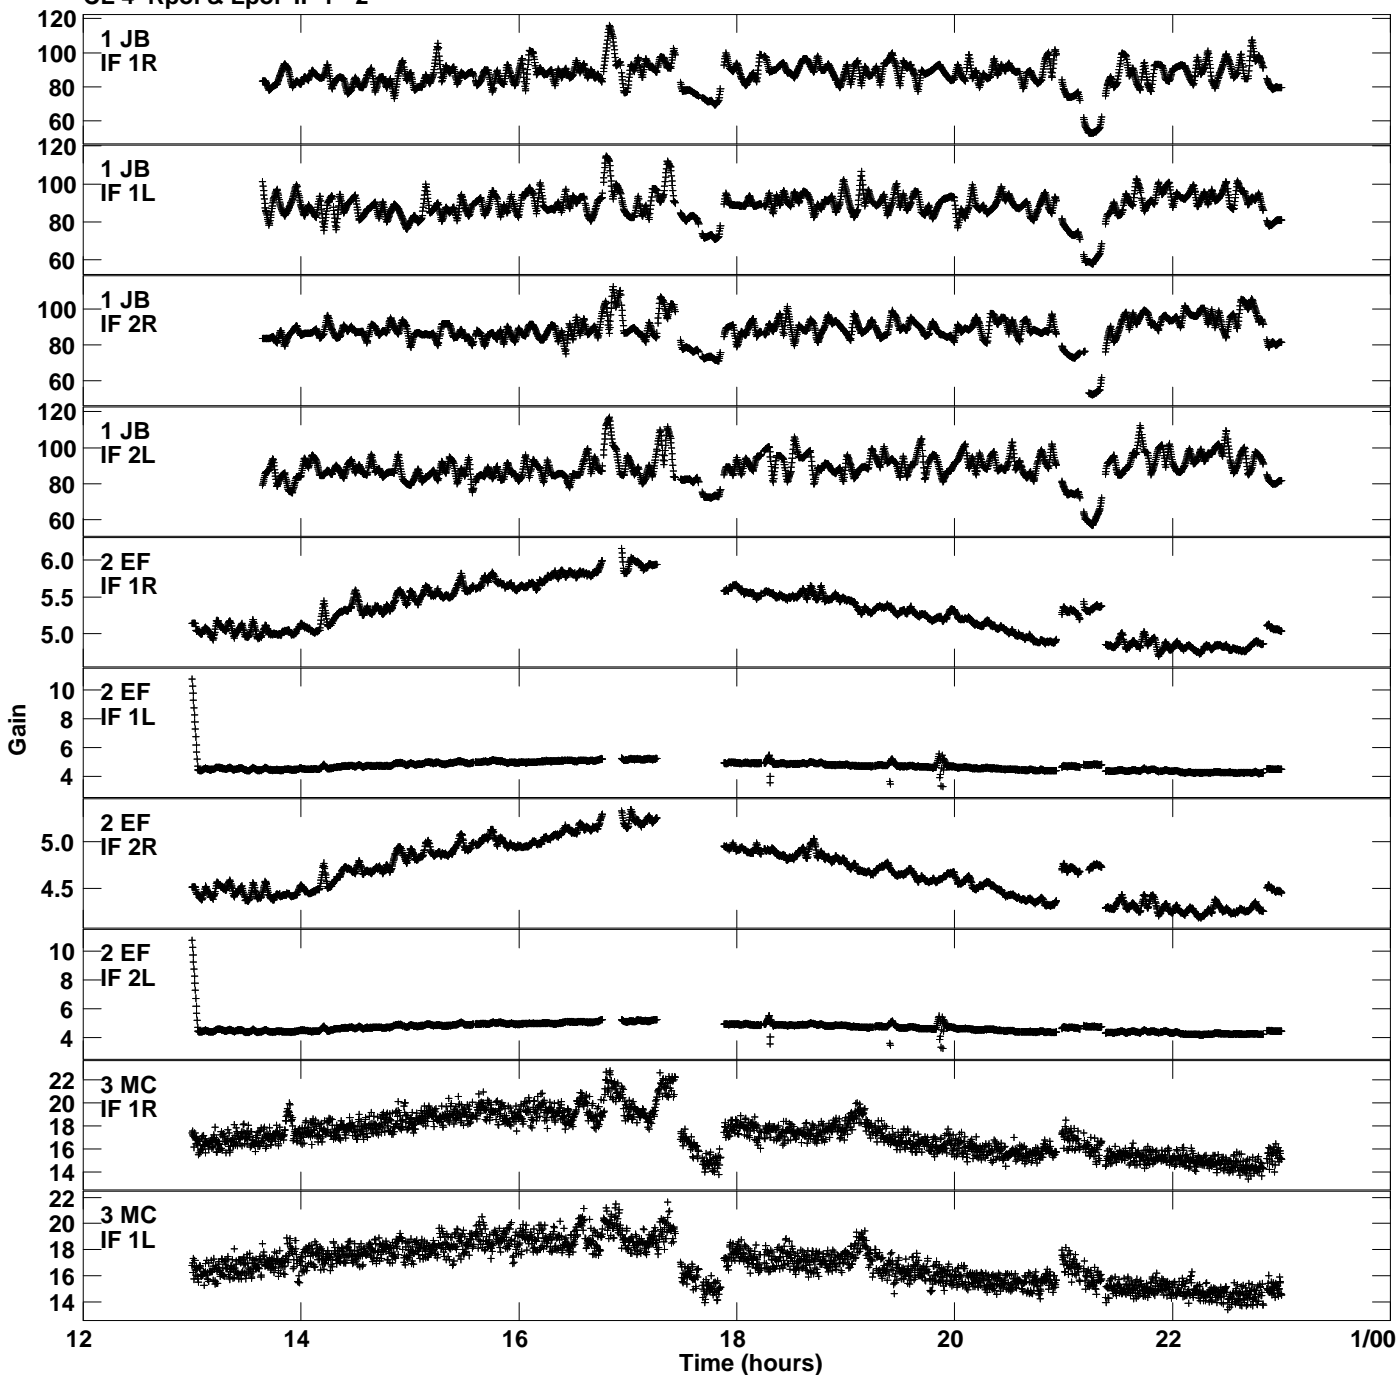

Plot file version 1 created 09-NOV-2018 18:54:48
Gain amp vs UTC time for EG089C.TMP.1
CL 4 Rpol & Lpol IF 1 - 2

Plot file version 2 created 09-NOV-2018 18:54:48
Gain amp vs UTC time for EG089C.TMP.1
CL 4 Rpol & Lpol IF 1 - 2

Plot file version 3 created 09-NOV-2018 18:54:48
Gain amp vs UTC time for EG089C.TMP.1
CL 4 Rpol & Lpol IF 1 - 2

Plot file version 4 created 09-NOV-2018 18:54:48
Gain amp vs UTC time for EG089C.TMP.1
CL 4 Rpol & Lpol IF 1 - 2

Plot file version 5 created 09-NOV-2018 18:54:48
Gain amp vs UTC time for EG089C.TMP.1
CL 4 Rpol & Lpol IF 1 - 2