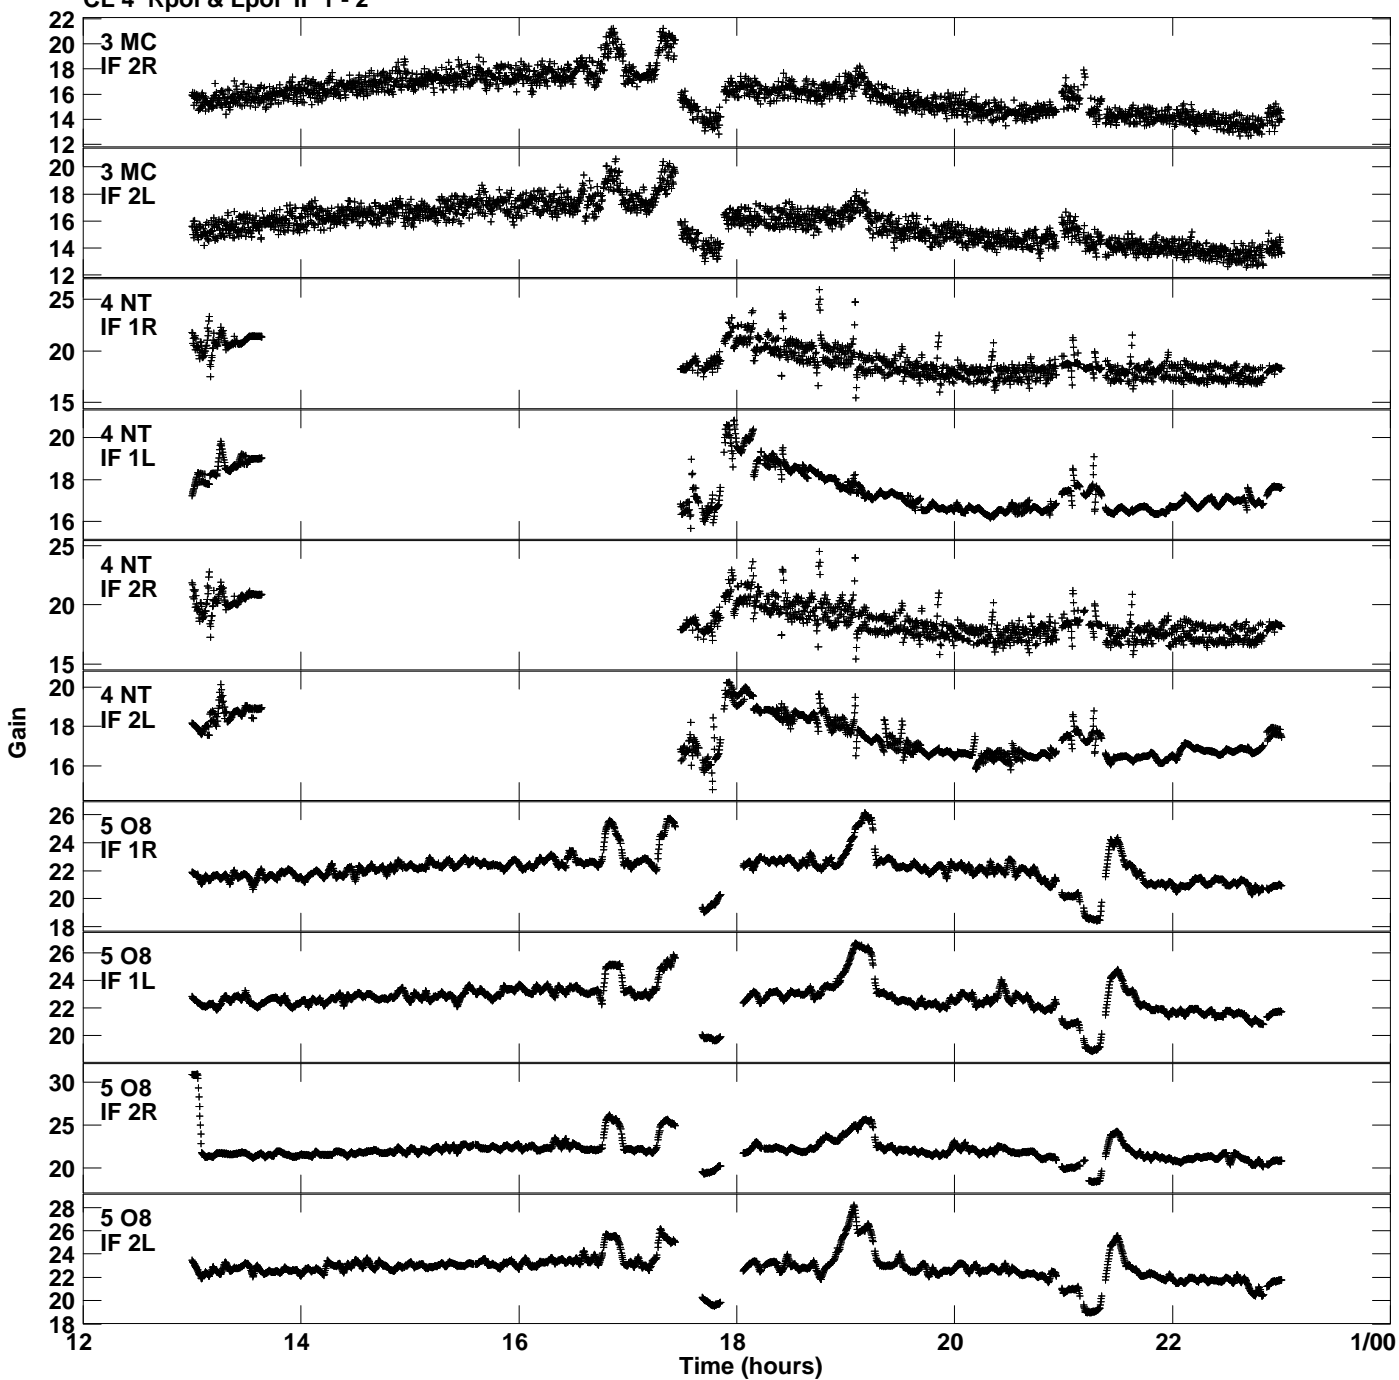

Plot file version 1 created 09-NOV-2018 18:54:48
Gain amp vs UTC time for EG089C.TMP.1
CL 4 Rpol & Lpol IF 1 - 2

Plot file version 2 created 09-NOV-2018 18:54:48
Gain amp vs UTC time for EG089C.TMP.1
CL 4 Rpol & Lpol IF 1 - 2

Plot file version 3 created 09-NOV-2018 18:54:48
Gain amp vs UTC time for EG089C.TMP.1
CL 4 Rpol & Lpol IF 1 - 2

Plot file version 4 created 09-NOV-2018 18:54:48
Gain amp vs UTC time for EG089C.TMP.1
CL 4 Rpol & Lpol IF 1 - 2

Plot file version 5 created 09-NOV-2018 18:54:48
Gain amp vs UTC time for EG089C.TMP.1
CL 4 Rpol & Lpol IF 1 - 2