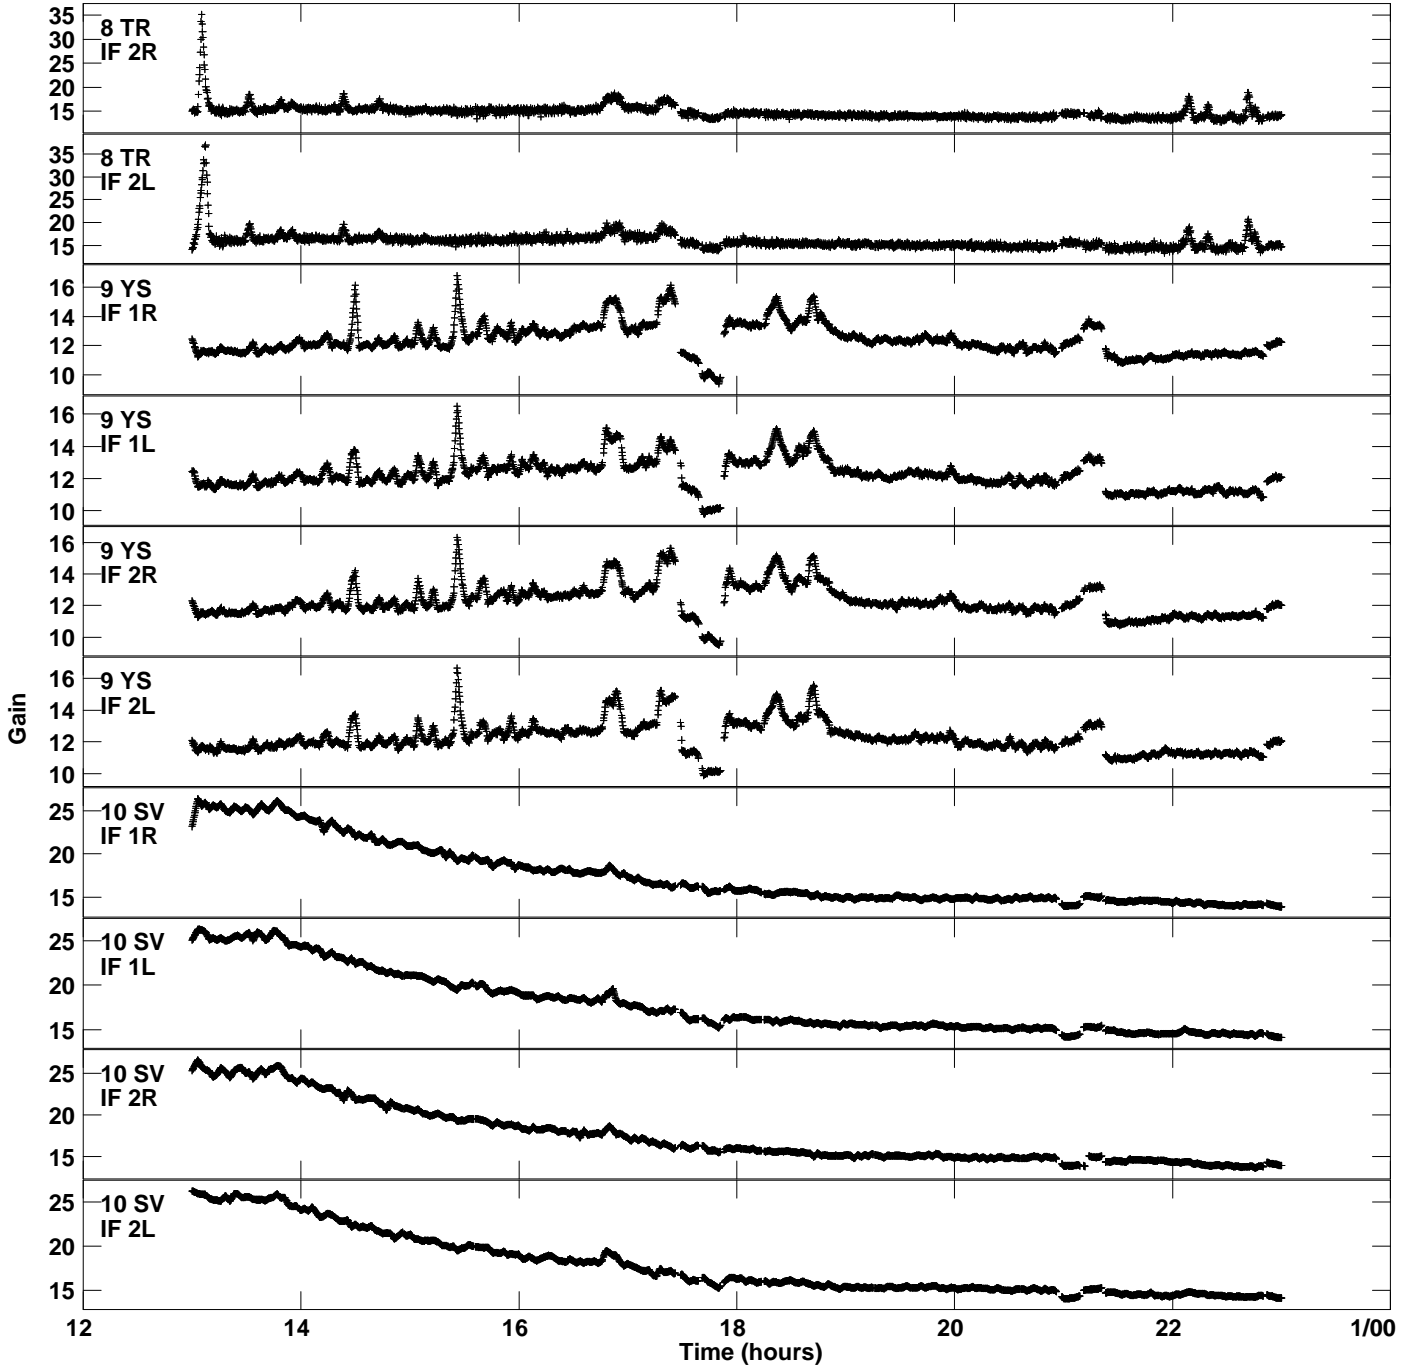

Plot file version 1 created 09-NOV-2018 18:54:48
Gain amp vs UTC time for EG089C.TMP.1
CL 4 Rpol & Lpol IF 1 - 2

Plot file version 2 created 09-NOV-2018 18:54:48
Gain amp vs UTC time for EG089C.TMP.1
CL 4 Rpol & Lpol IF 1 - 2

Plot file version 3 created 09-NOV-2018 18:54:48
Gain amp vs UTC time for EG089C.TMP.1
CL 4 Rpol & Lpol IF 1 - 2

Plot file version 4 created 09-NOV-2018 18:54:48
Gain amp vs UTC time for EG089C.TMP.1
CL 4 Rpol & Lpol IF 1 - 2

Plot file version 5 created 09-NOV-2018 18:54:48
Gain amp vs UTC time for EG089C.TMP.1
CL 4 Rpol & Lpol IF 1 - 2