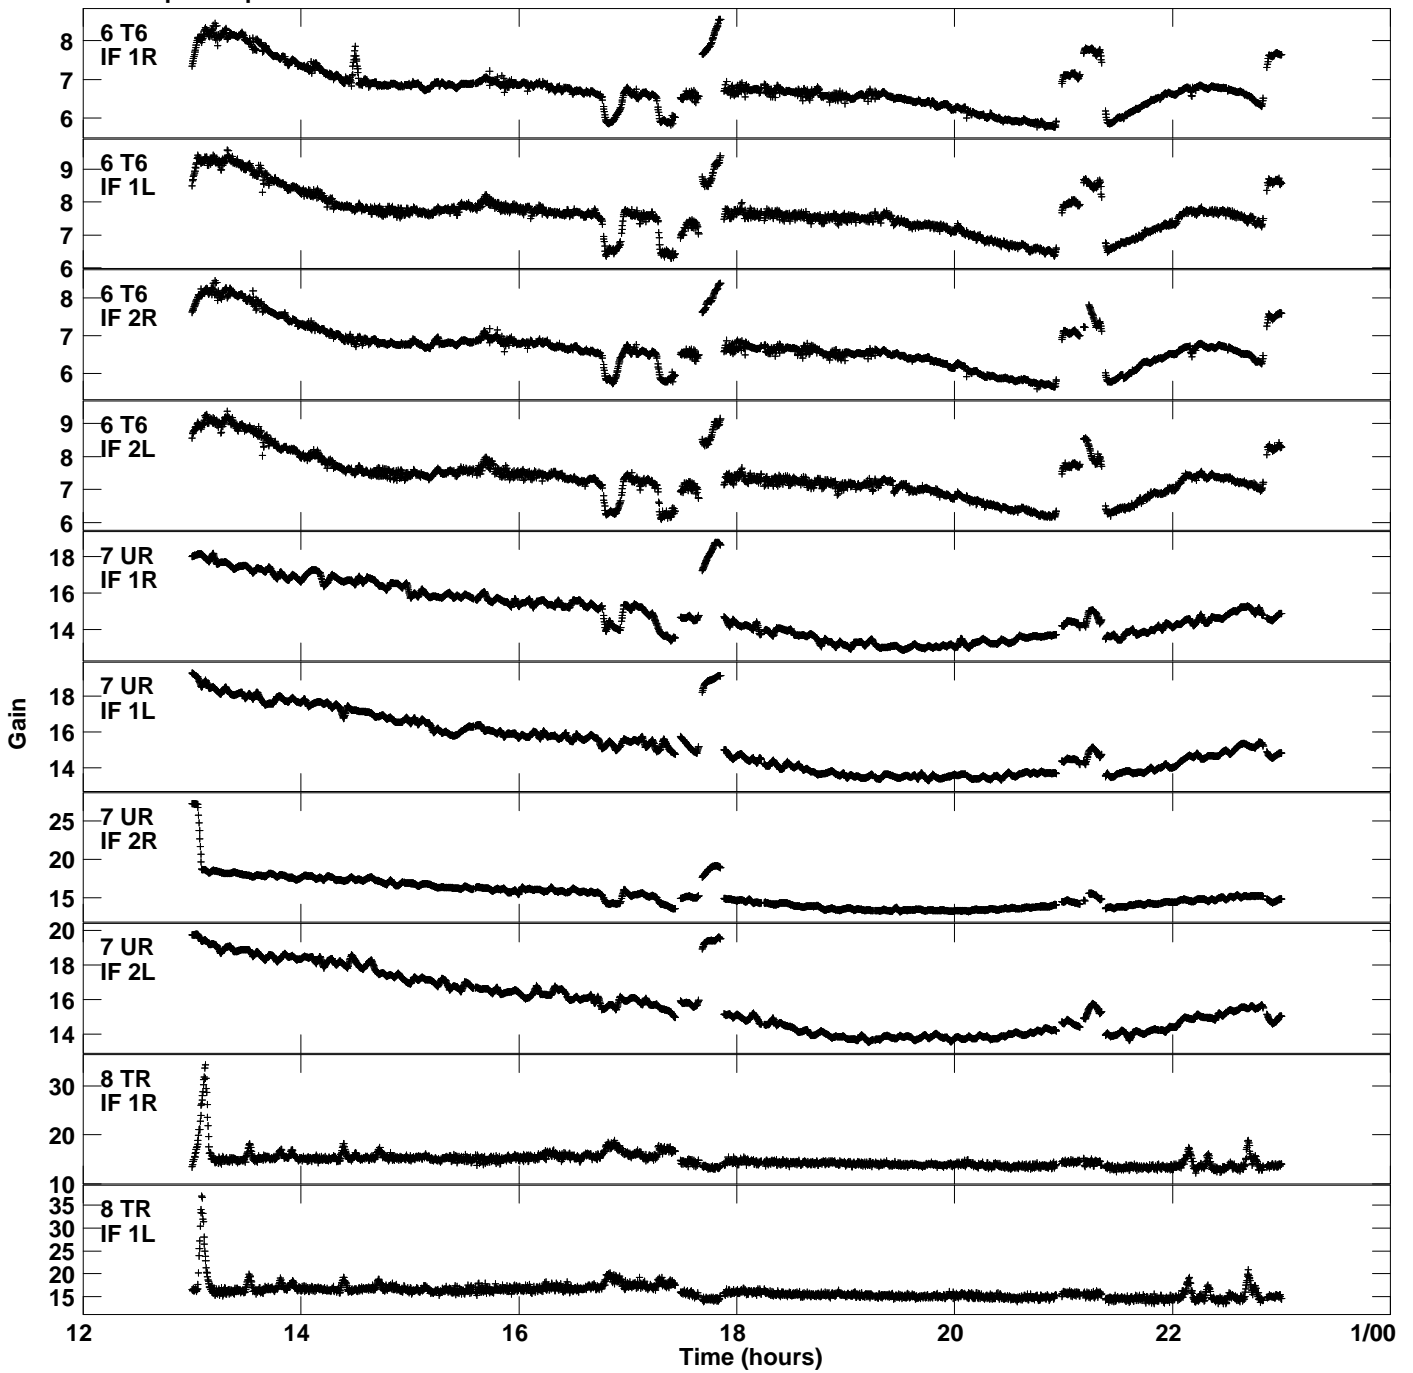

Plot file version 1 created 09-NOV-2018 18:54:48
Gain amp vs UTC time for EG089C.TMP.1
CL 4 Rpol & Lpol IF 1 - 2

Plot file version 2 created 09-NOV-2018 18:54:48
Gain amp vs UTC time for EG089C.TMP.1
CL 4 Rpol & Lpol IF 1 - 2

Plot file version 3 created 09-NOV-2018 18:54:48
Gain amp vs UTC time for EG089C.TMP.1
CL 4 Rpol & Lpol IF 1 - 2

Plot file version 4 created 09-NOV-2018 18:54:48
Gain amp vs UTC time for EG089C.TMP.1
CL 4 Rpol & Lpol IF 1 - 2

Plot file version 5 created 09-NOV-2018 18:54:48
Gain amp vs UTC time for EG089C.TMP.1
CL 4 Rpol & Lpol IF 1 - 2