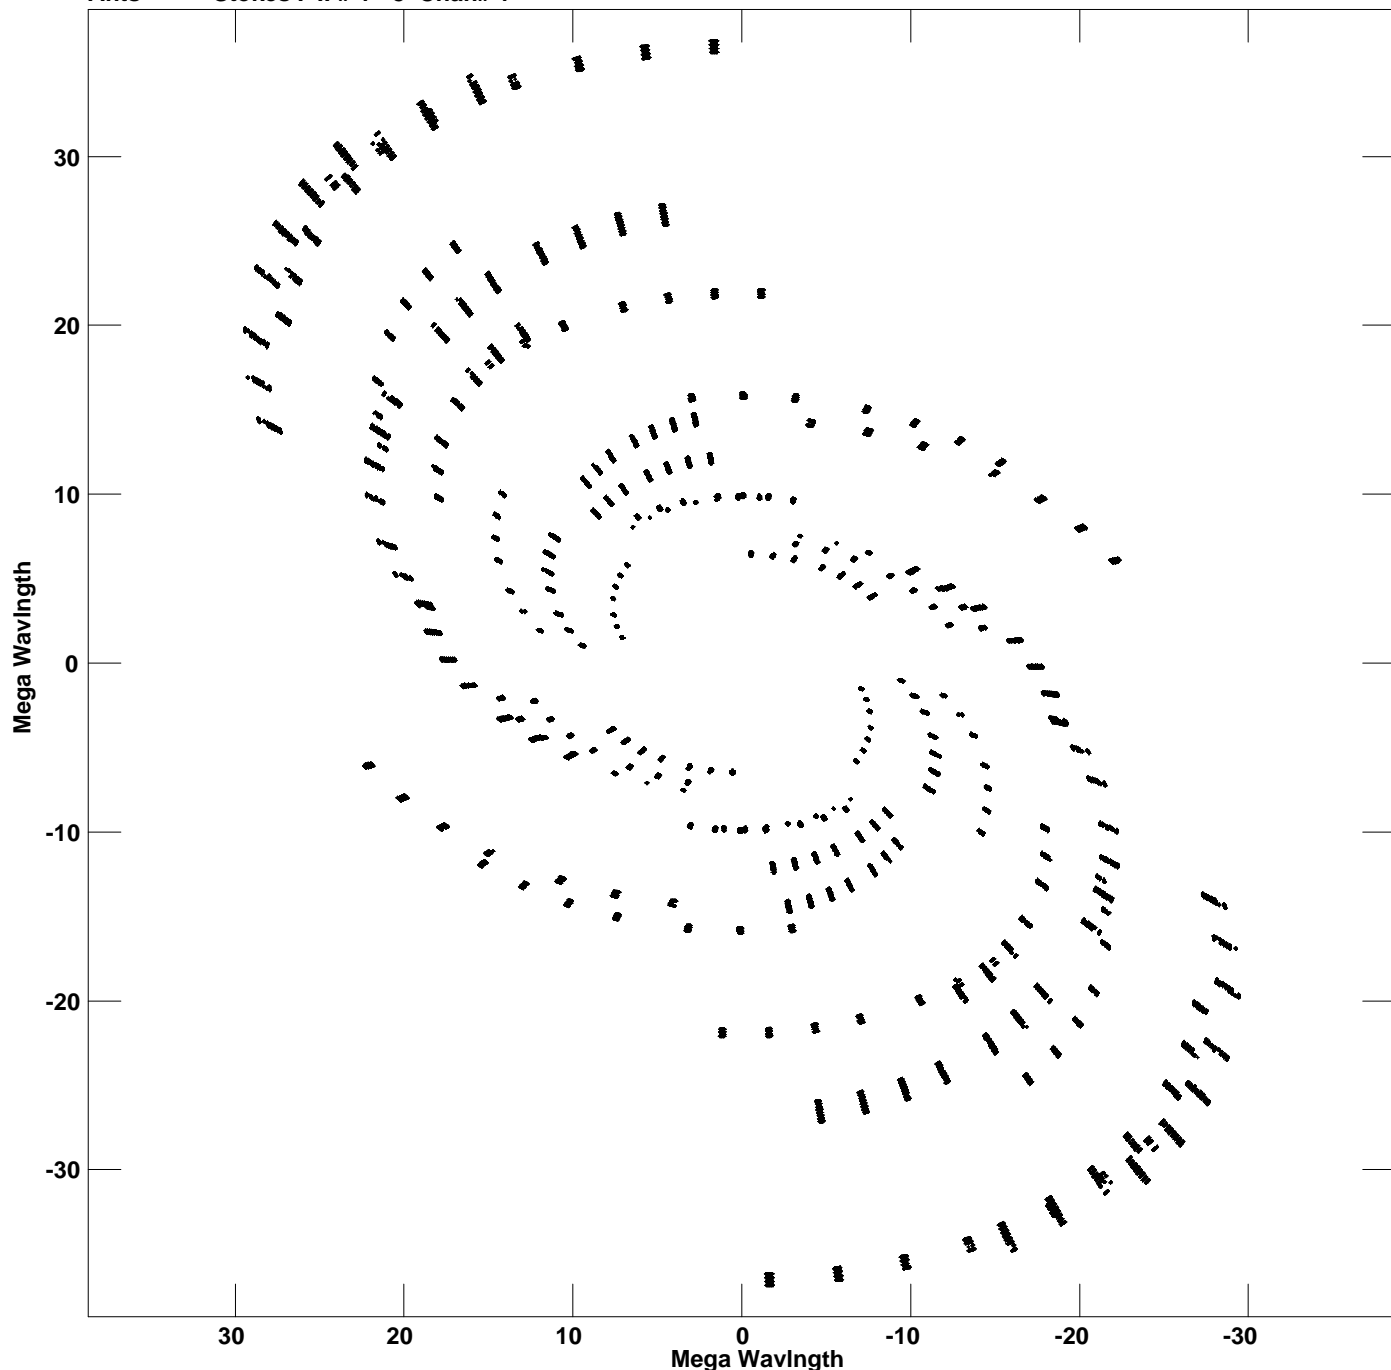

Plot file version 1 created 25-JAN-2018 20:27:59  
V vs U for J1112+4301.MULTI.1 Source:J1112+4301  
Ants \* - \* Stokes I IF# 1 - 8 Chan# 1

Freq = 4.8147 GHz, Bw = 32.000 MHz