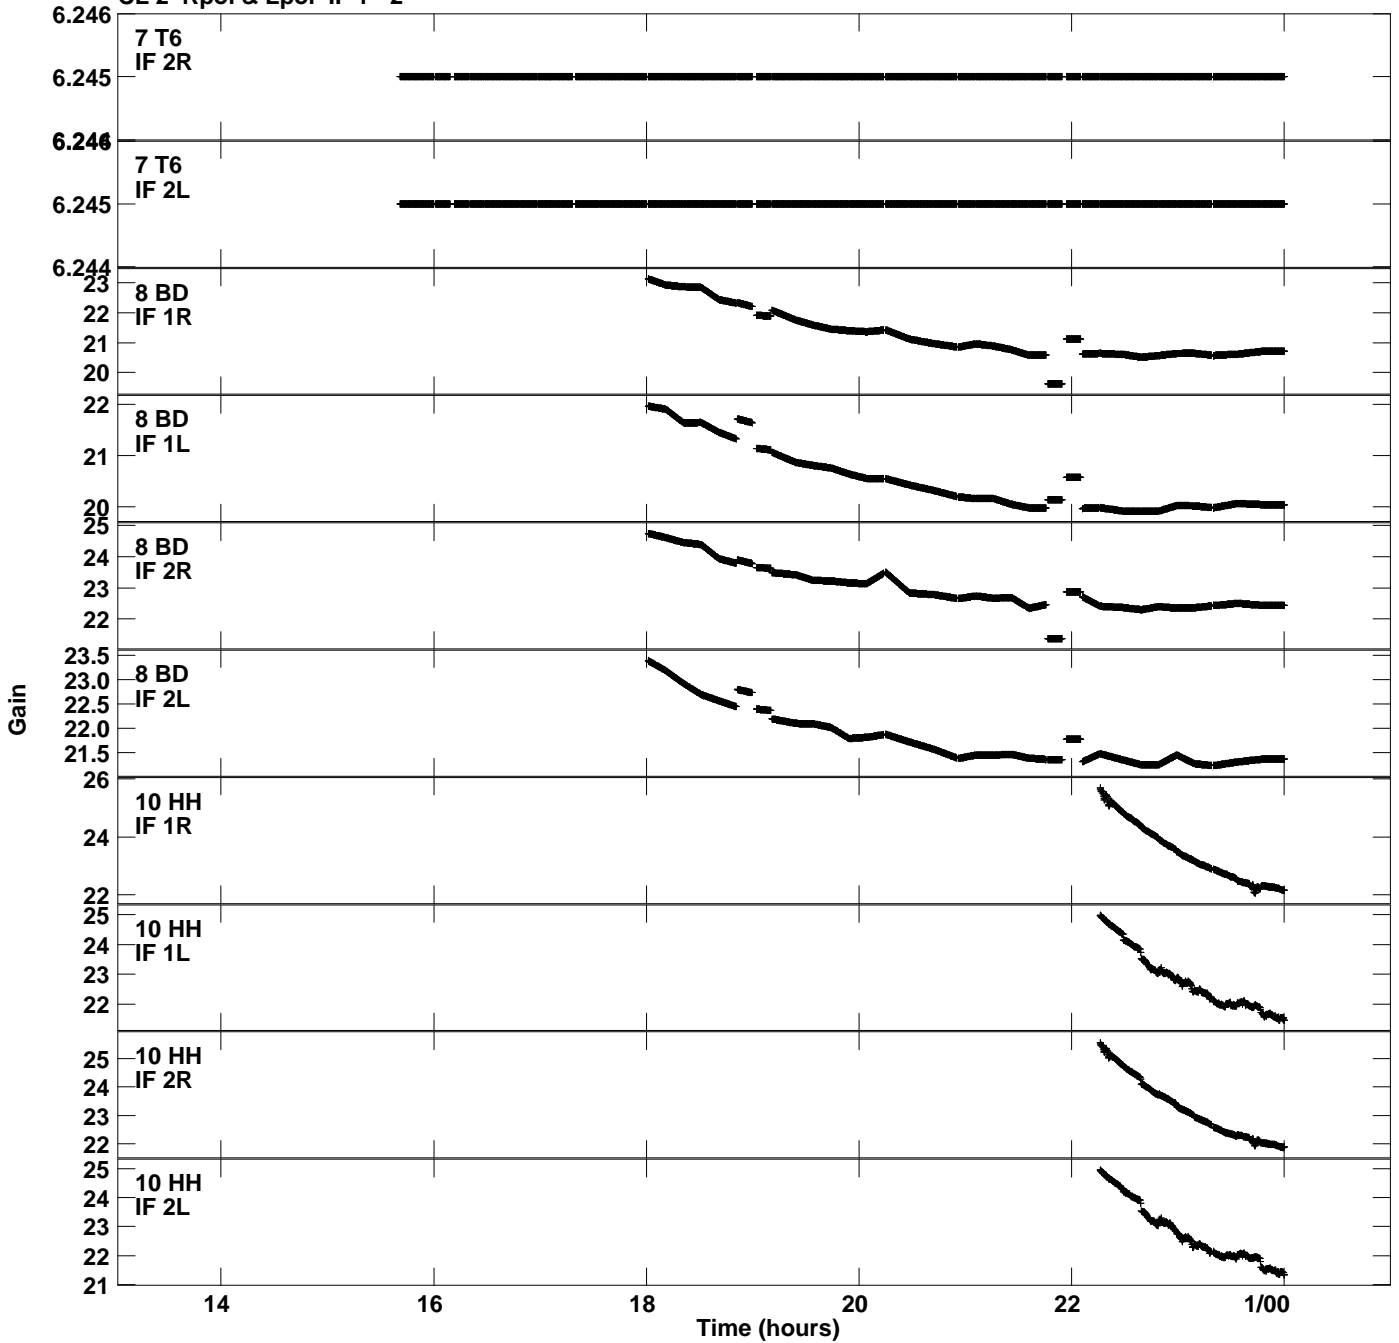

Plot file version 1 created 10-AUG-2020 16:59:33
Gain amp vs UTC time for EG097A.UVDATA.1
CL 2 Rpol & Lpol IF 1 - 2

Plot file version 2 created 10-AUG-2020 16:59:33
 Gain amp vs UTC time for EG097A.UVDATA.1
 CL 2 Rpol & Lpol IF 1 - 2

Plot file version 3 created 10-AUG-2020 16:59:33
Gain amp vs UTC time for EG097A.UVDATA.1
CL 2 Rpol & Lpol IF 1 - 2

Plot file version 4 created 10-AUG-2020 16:59:33
Gain amp vs UTC time for EG097A.UVDATA.1
CL 2 Rpol & Lpol IF 1 - 2