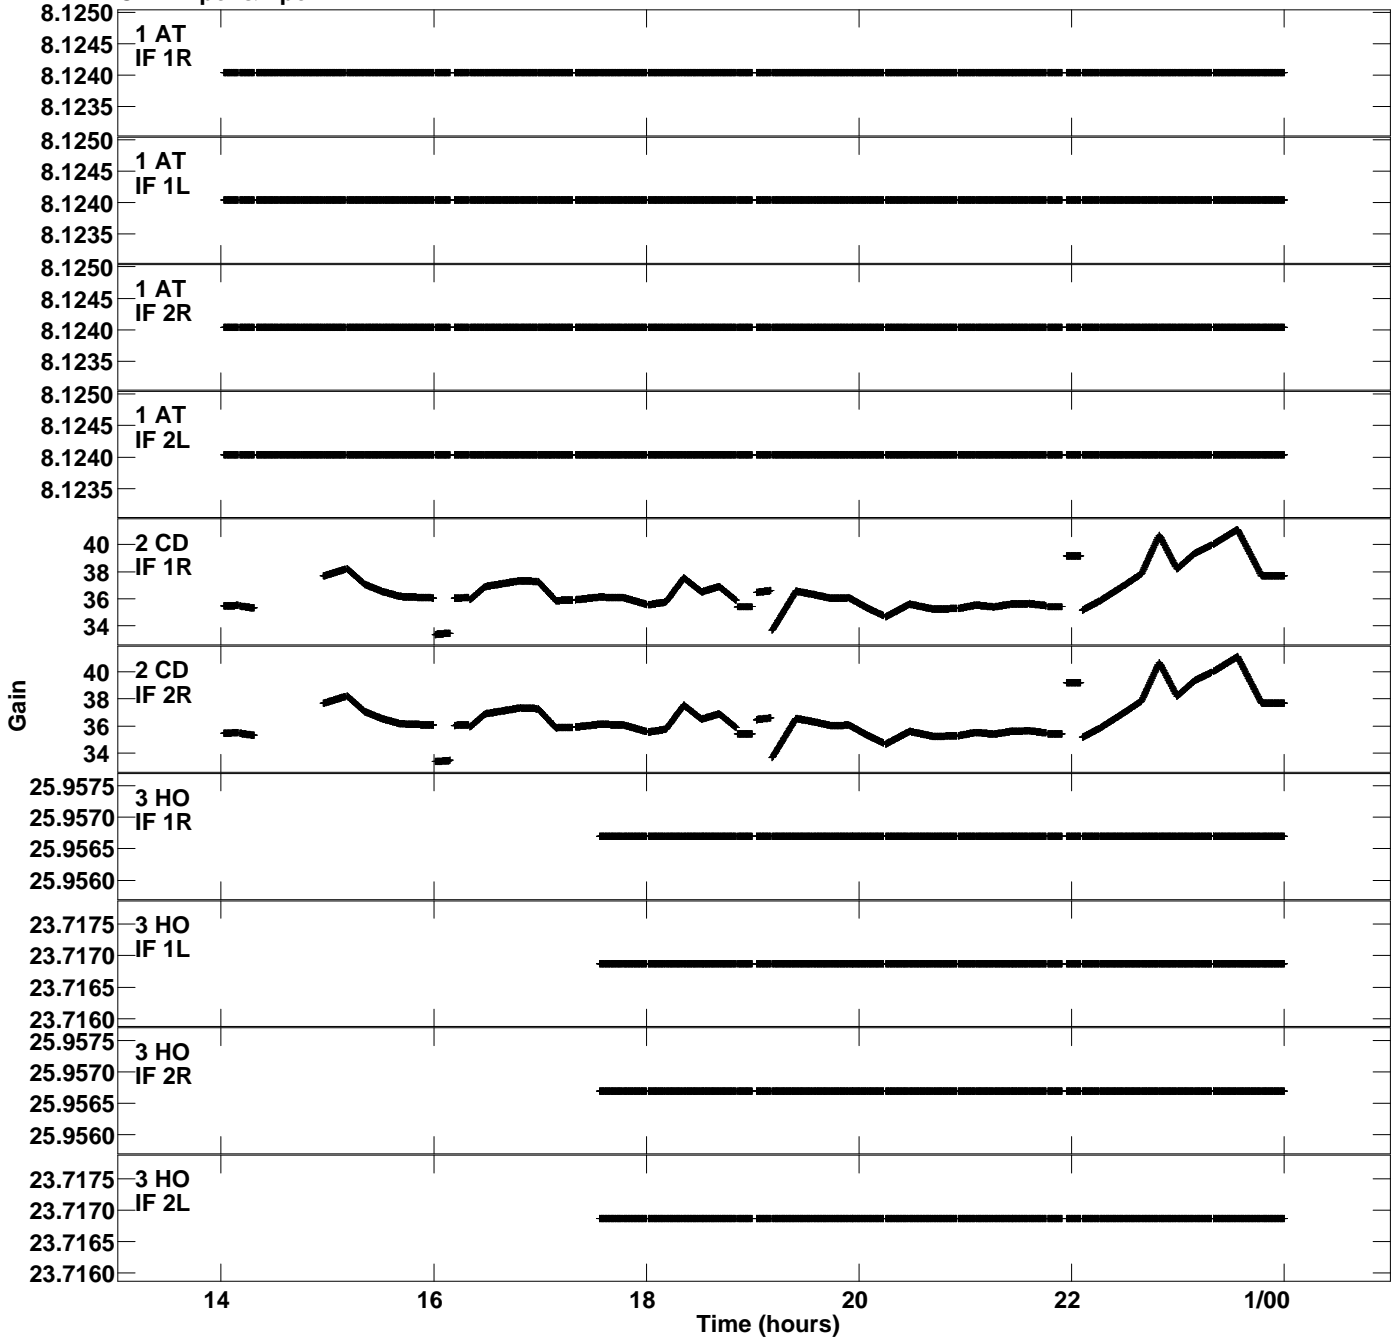

Plot file version 1 created 10-AUG-2020 16:59:33
Gain amp vs UTC time for EG097A.UVDATA.1
CL 2 Rpol & Lpol IF 1 - 2

Plot file version 2 created 10-AUG-2020 16:59:33
 Gain amp vs UTC time for EG097A.UVDATA.1
 CL 2 Rpol & Lpol IF 1 - 2

Plot file version 3 created 10-AUG-2020 16:59:33
Gain amp vs UTC time for EG097A.UVDATA.1
CL 2 Rpol & Lpol IF 1 - 2

Plot file version 4 created 10-AUG-2020 16:59:33
Gain amp vs UTC time for EG097A.UVDATA.1
CL 2 Rpol & Lpol IF 1 - 2