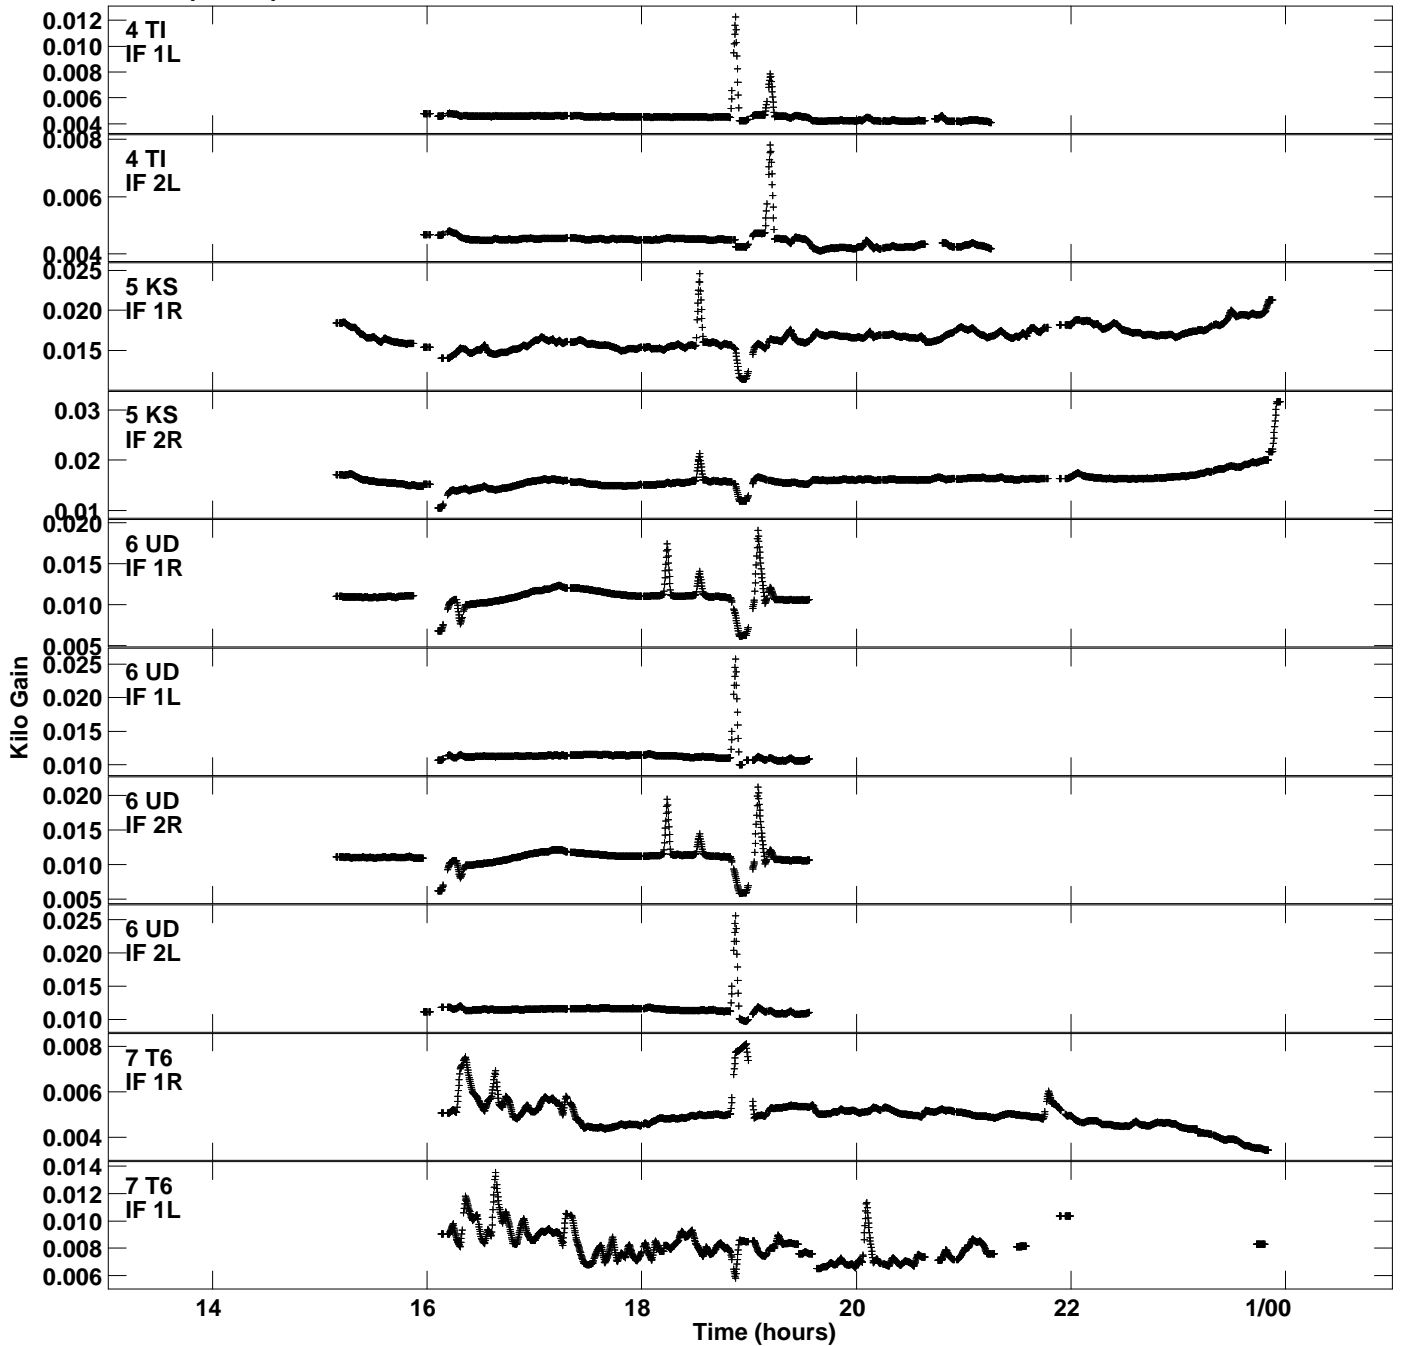

Plot file version 1 created 10-AUG-2020 17:39:31
Gain amp vs UTC time for EG097A.TMP.1
CL 4 Rpol & Lpol IF 1 - 2

Plot file version 2 created 10-AUG-2020 17:39:31
Gain amp vs UTC time for EG097A.TMP.1
CL 4 Rpol & Lpol IF 1 - 2

Plot file version 3 created 10-AUG-2020 17:39:31
Gain amp vs UTC time for EG097A.TMP.1
CL 4 Rpol & Lpol IF 1 - 2