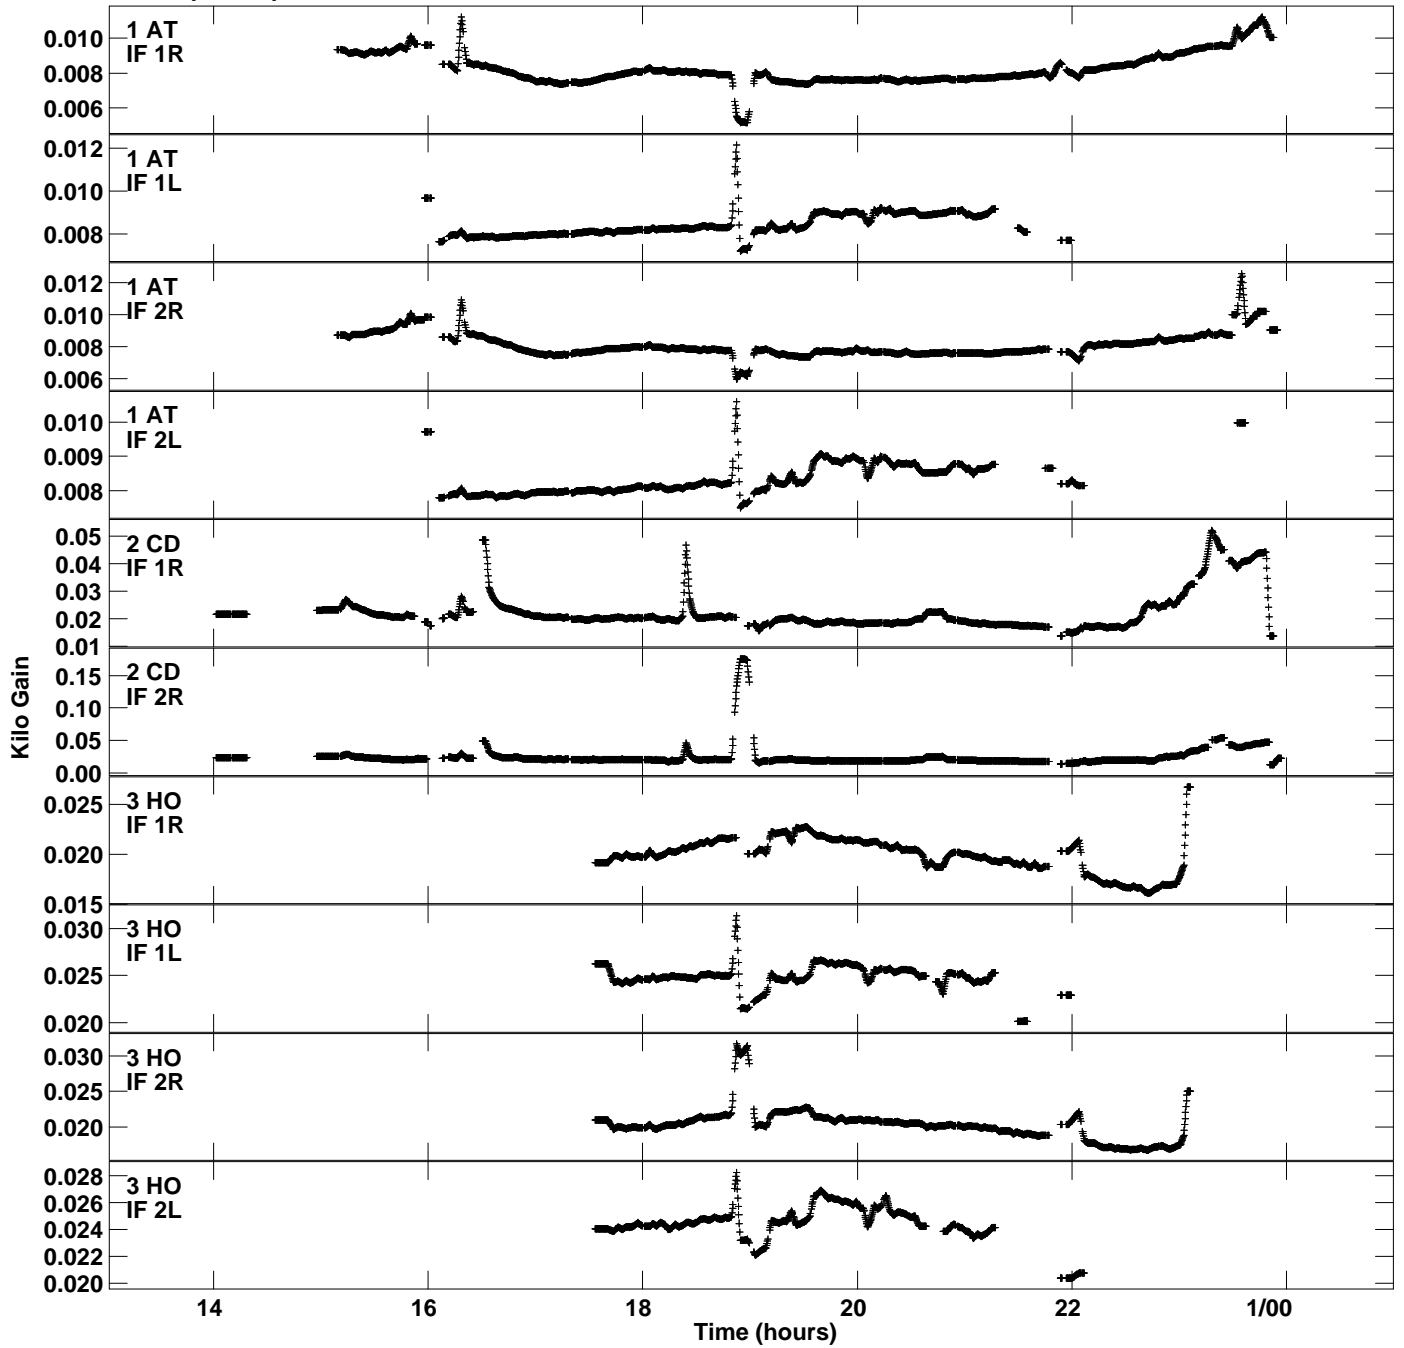

Plot file version 1 created 10-AUG-2020 17:39:31
Gain amp vs UTC time for EG097A.TMP.1
CL 4 Rpol & Lpol IF 1 - 2

Plot file version 2 created 10-AUG-2020 17:39:31
Gain amp vs UTC time for EG097A.TMP.1
CL 4 Rpol & Lpol IF 1 - 2

Plot file version 3 created 10-AUG-2020 17:39:31
Gain amp vs UTC time for EG097A.TMP.1
CL 4 Rpol & Lpol IF 1 - 2