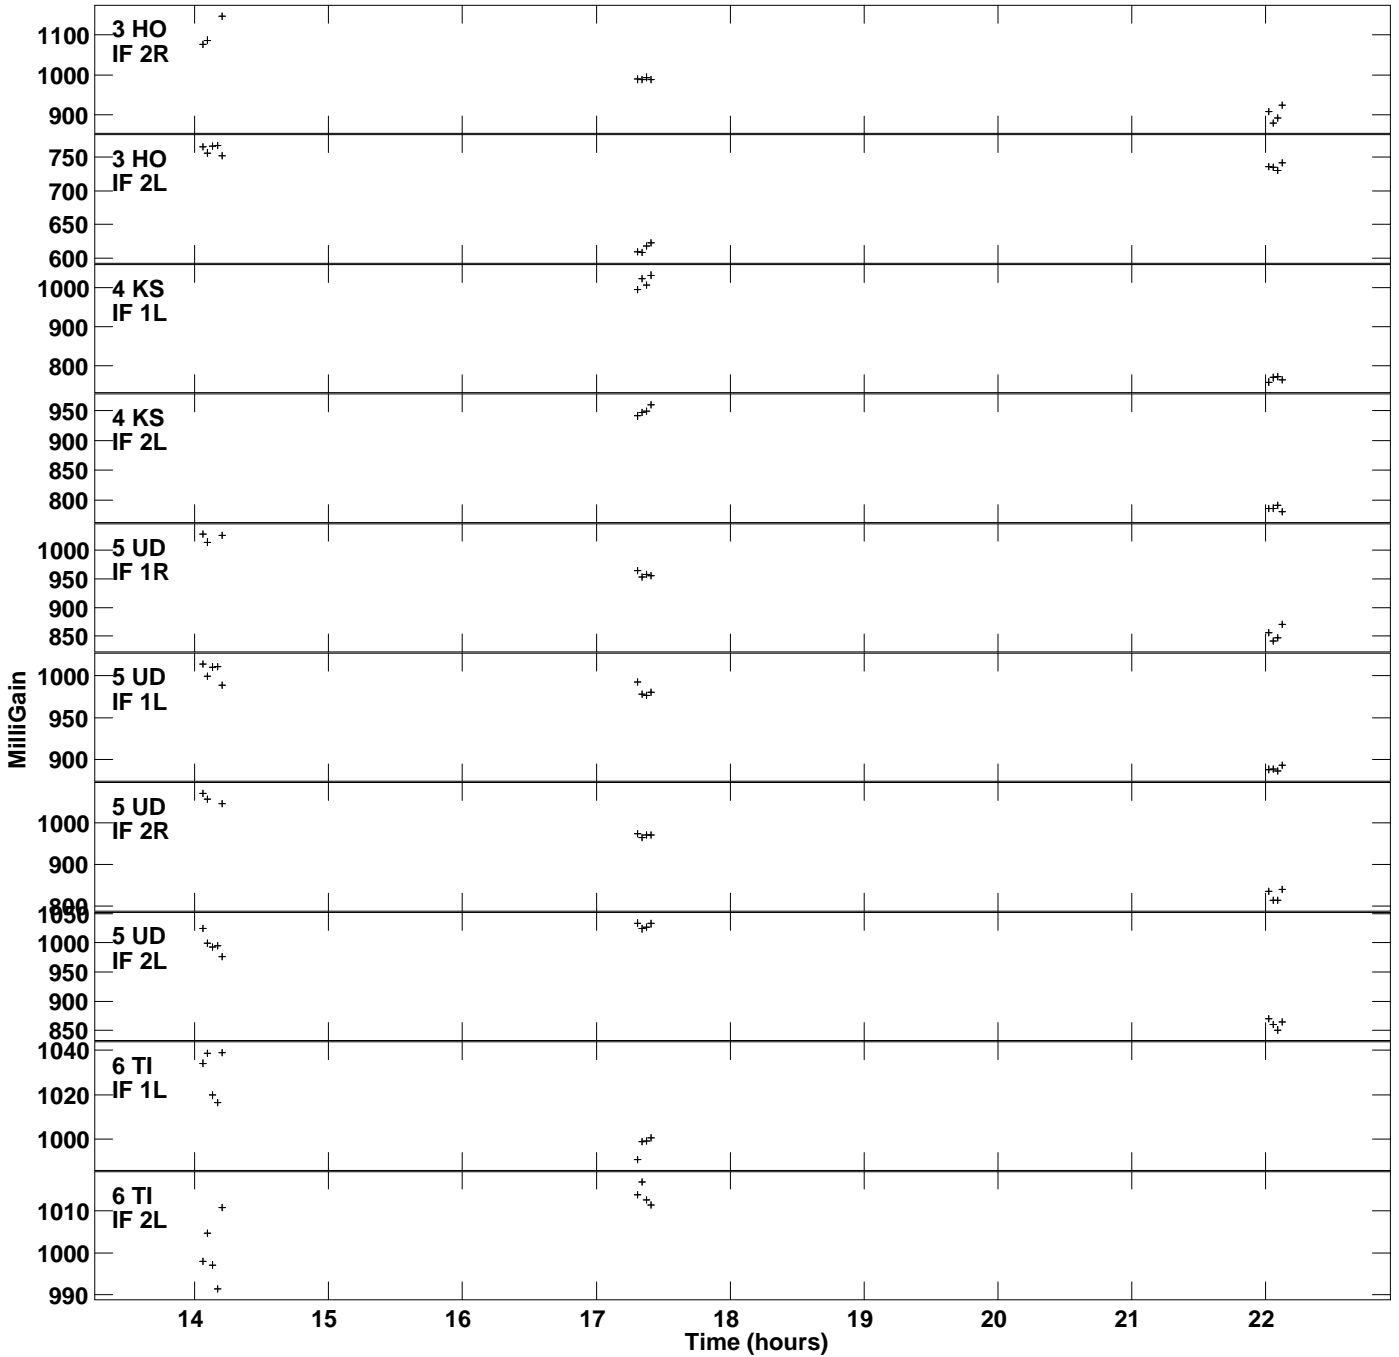

Plot file version 1 created 07-OCT-2020 17:54:03
 Gain amp vs UTC time for 3C279.MULTI.1
 SN 2 Rpol & Lpol IF 1 - 2

Plot file version 2 created 07-OCT-2020 17:54:03
 Gain amp vs UTC time for 3C279.MULTI.1
 SN 2 Rpol & Lpol IF 1 - 2

Plot file version 3 created 07-OCT-2020 17:54:03
 Gain amp vs UTC time for 3C279.MULTI.1
 SN 2 Rpol & Lpol IF 1 - 2

Plot file version 4 created 07-OCT-2020 17:54:03
Gain amp vs UTC time for 3C279.MULTI.1
SN 2 Rpol & Lpol IF 1 - 2