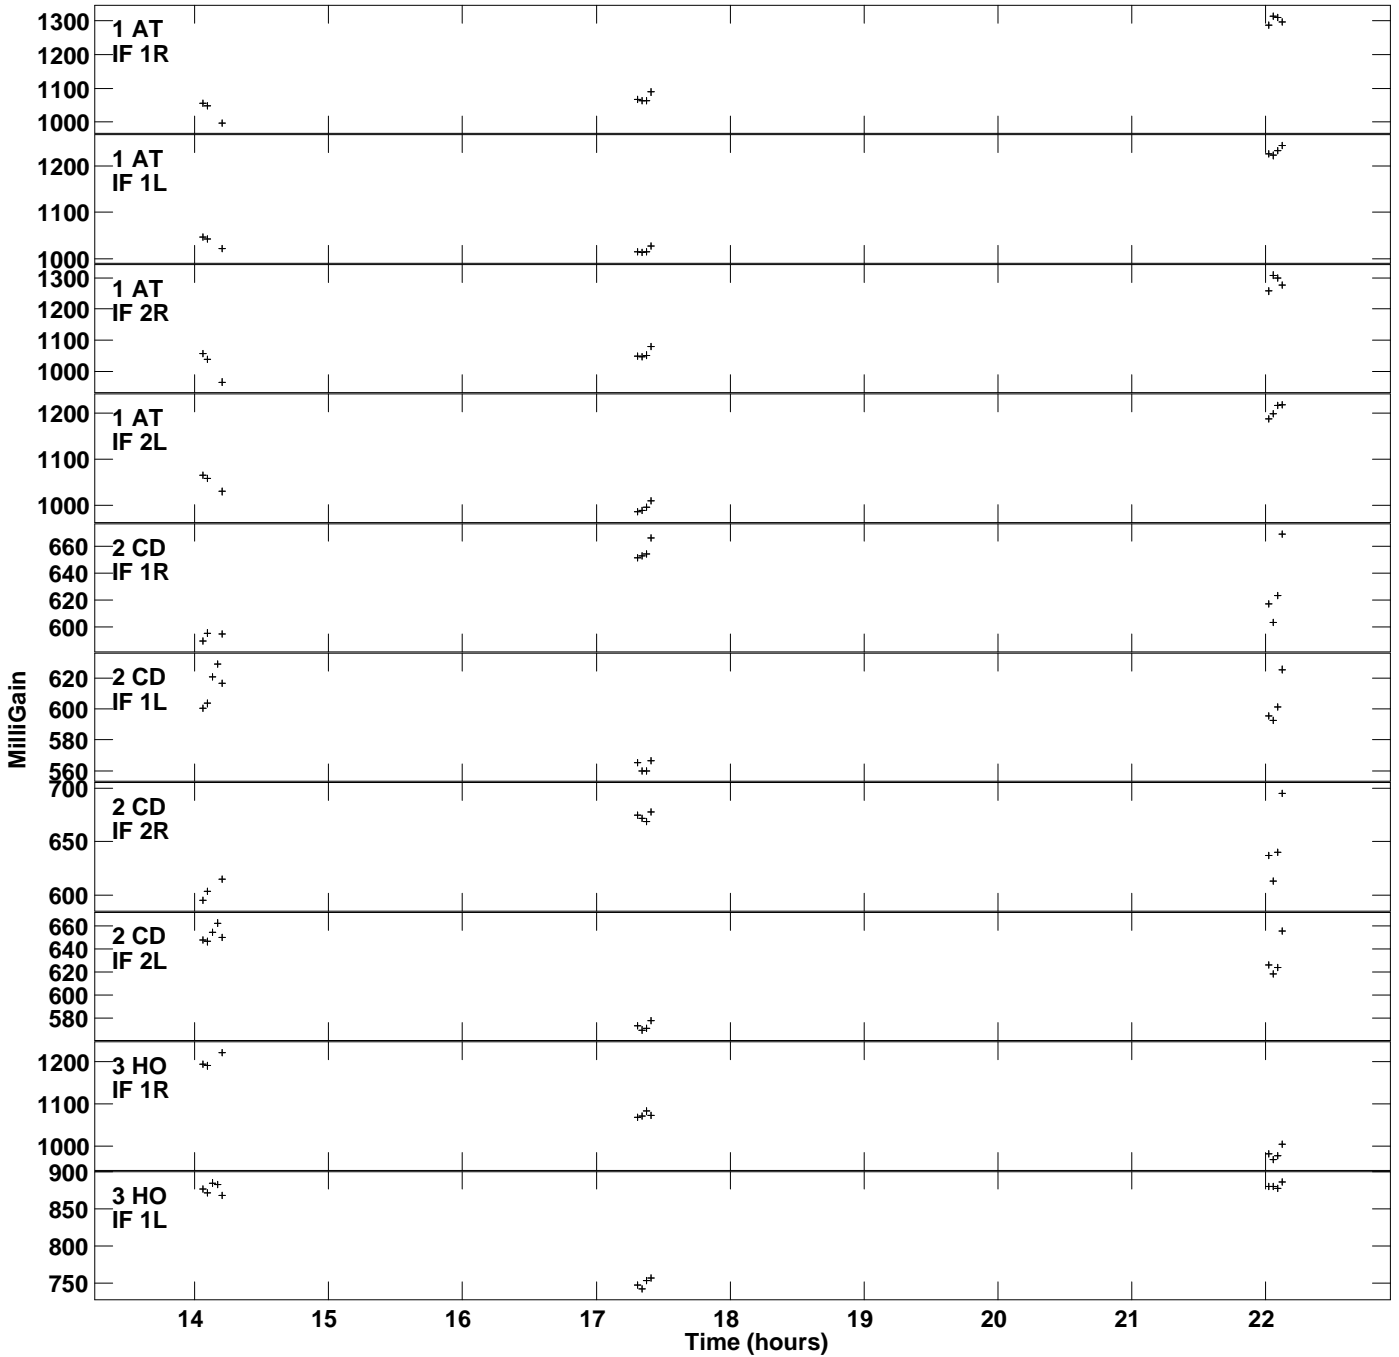

Plot file version 1 created 07-OCT-2020 17:54:03
 Gain amp vs UTC time for 3C279.MULTI.1
 SN 2 Rpol & Lpol IF 1 - 2

Plot file version 2 created 07-OCT-2020 17:54:03
 Gain amp vs UTC time for 3C279.MULTI.1
 SN 2 Rpol & Lpol IF 1 - 2

Plot file version 3 created 07-OCT-2020 17:54:03
 Gain amp vs UTC time for 3C279.MULTI.1
 SN 2 Rpol & Lpol IF 1 - 2

Plot file version 4 created 07-OCT-2020 17:54:03
Gain amp vs UTC time for 3C279.MULTI.1
SN 2 Rpol & Lpol IF 1 - 2