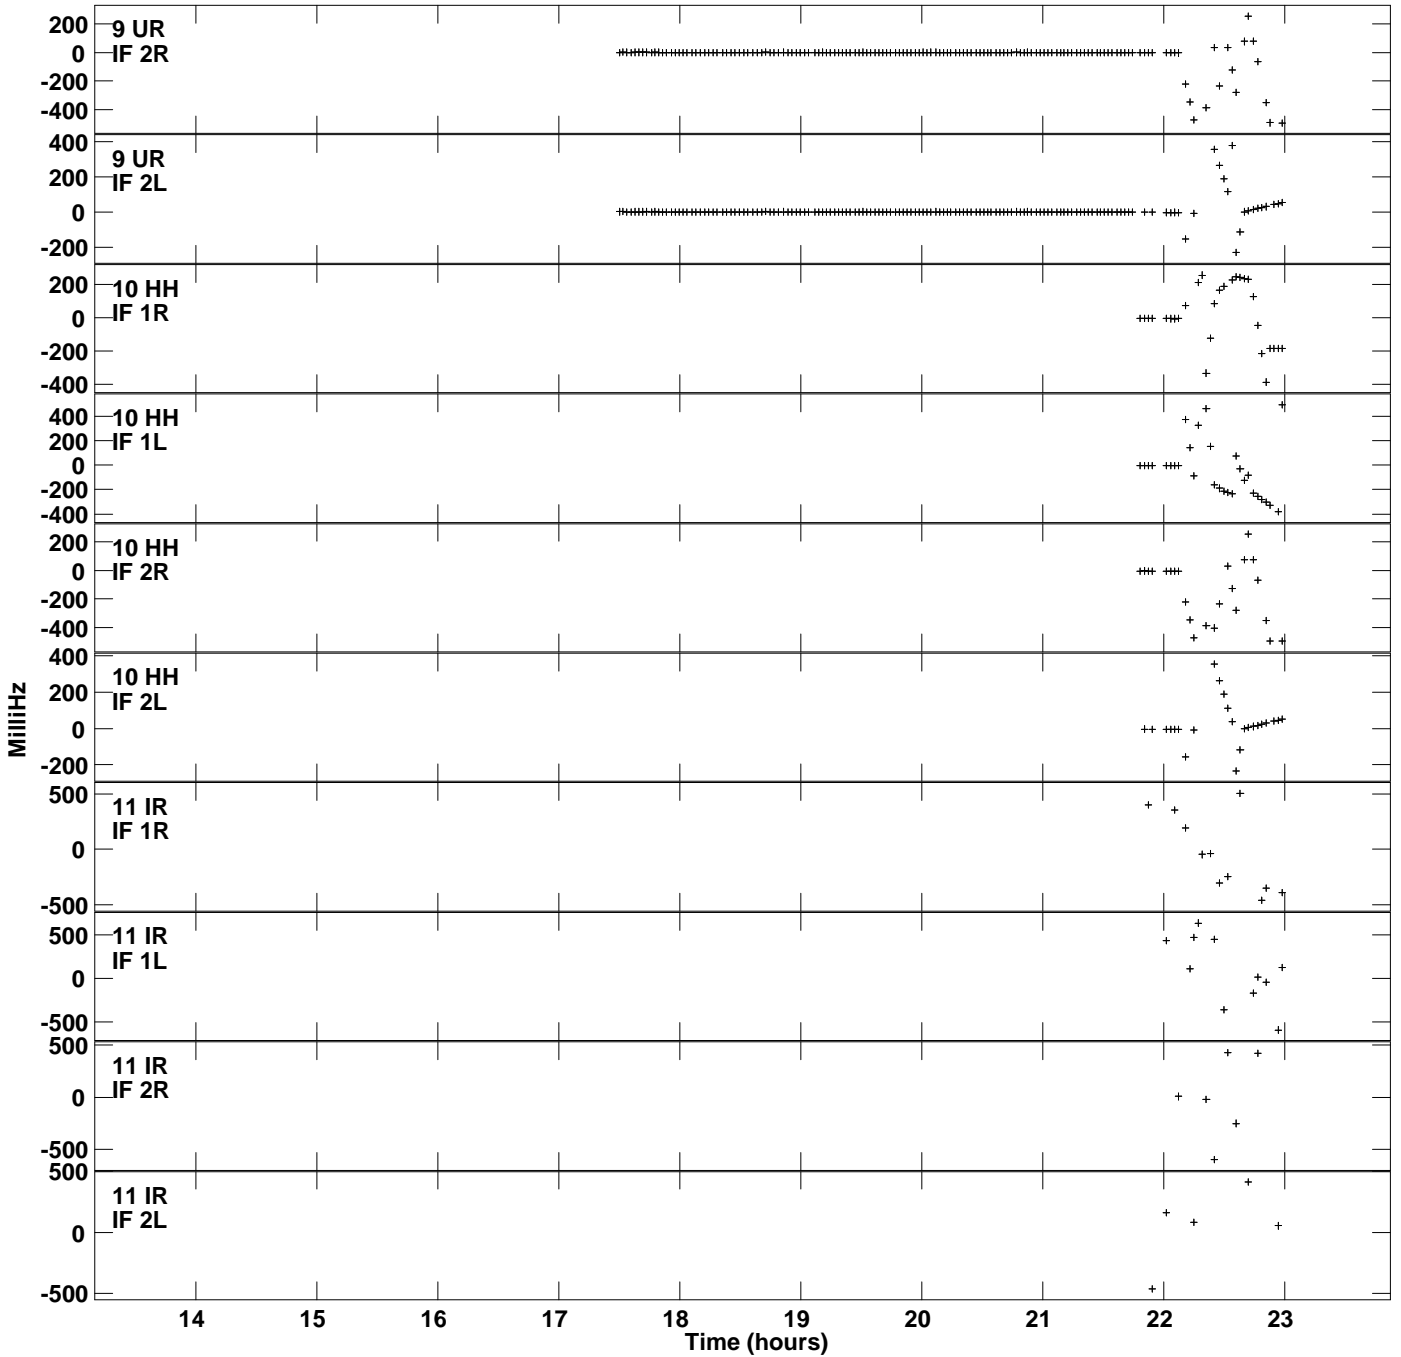

Plot file version 1 created 07-OCT-2020 17:48:25  
Rate vs UTC time for EG097B.UVDATA.1  
SN 2 Rpol & Lpol IF 1 - 2

Plot file version 2 created 07-OCT-2020 17:48:25  
Rate vs UTC time for EG097B.UVDATA.1  
SN 2 Rpol & Lpol IF 1 - 2

Plot file version 3 created 07-OCT-2020 17:48:25  
Rate vs UTC time for EG097B.UVDATA.1  
SN 2 Rpol & Lpol IF 1 - 2

Plot file version 4 created 07-OCT-2020 17:48:25  
Rate vs UTC time for EG097B.UVDATA.1  
SN 2 Rpol & Lpol IF 1 - 2

Plot file version 5 created 07-OCT-2020 17:48:25  
Rate vs UTC time for EG097B.UVDATA.1  
SN 2 Rpol & Lpol IF 1 - 2