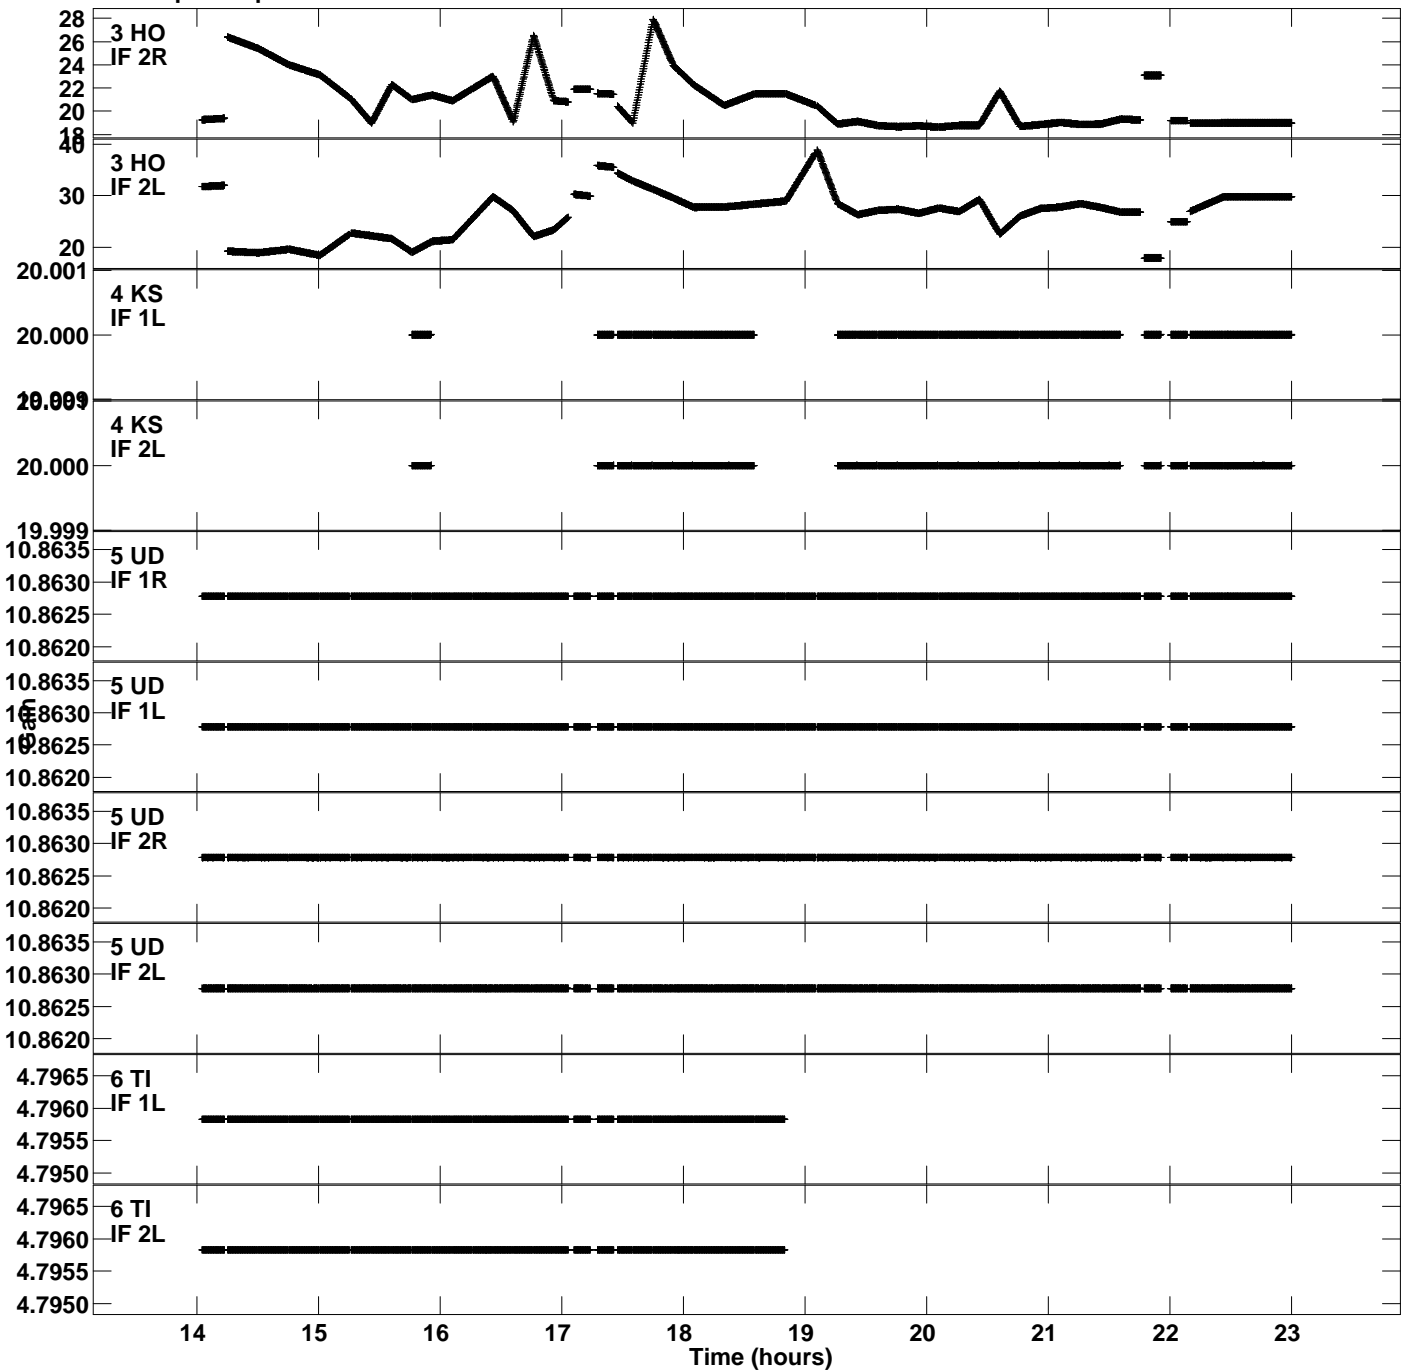

Plot file version 1 created 07-OCT-2020 17:21:37
Gain amp vs UTC time for EG097B.UVDATA.1
CL 2 Rpol & Lpol IF 1 - 2

Plot file version 2 created 07-OCT-2020 17:21:37
 Gain amp vs UTC time for EG097B.UVDATA.1
 CL 2 Rpol & Lpol IF 1 - 2

Plot file version 3 created 07-OCT-2020 17:21:37
Gain amp vs UTC time for EG097B.UVDATA.1
CL 2 Rpol & Lpol IF 1 - 2

Plot file version 4 created 07-OCT-2020 17:21:37
Gain amp vs UTC time for EG097B.UVDATA.1
CL 2 Rpol & Lpol IF 1 - 2

Plot file version 5 created 07-OCT-2020 17:21:37
Gain amp vs UTC time for EG097B.UVDATA.1
CL 2 Rpol & Lpol IF 1 - 2