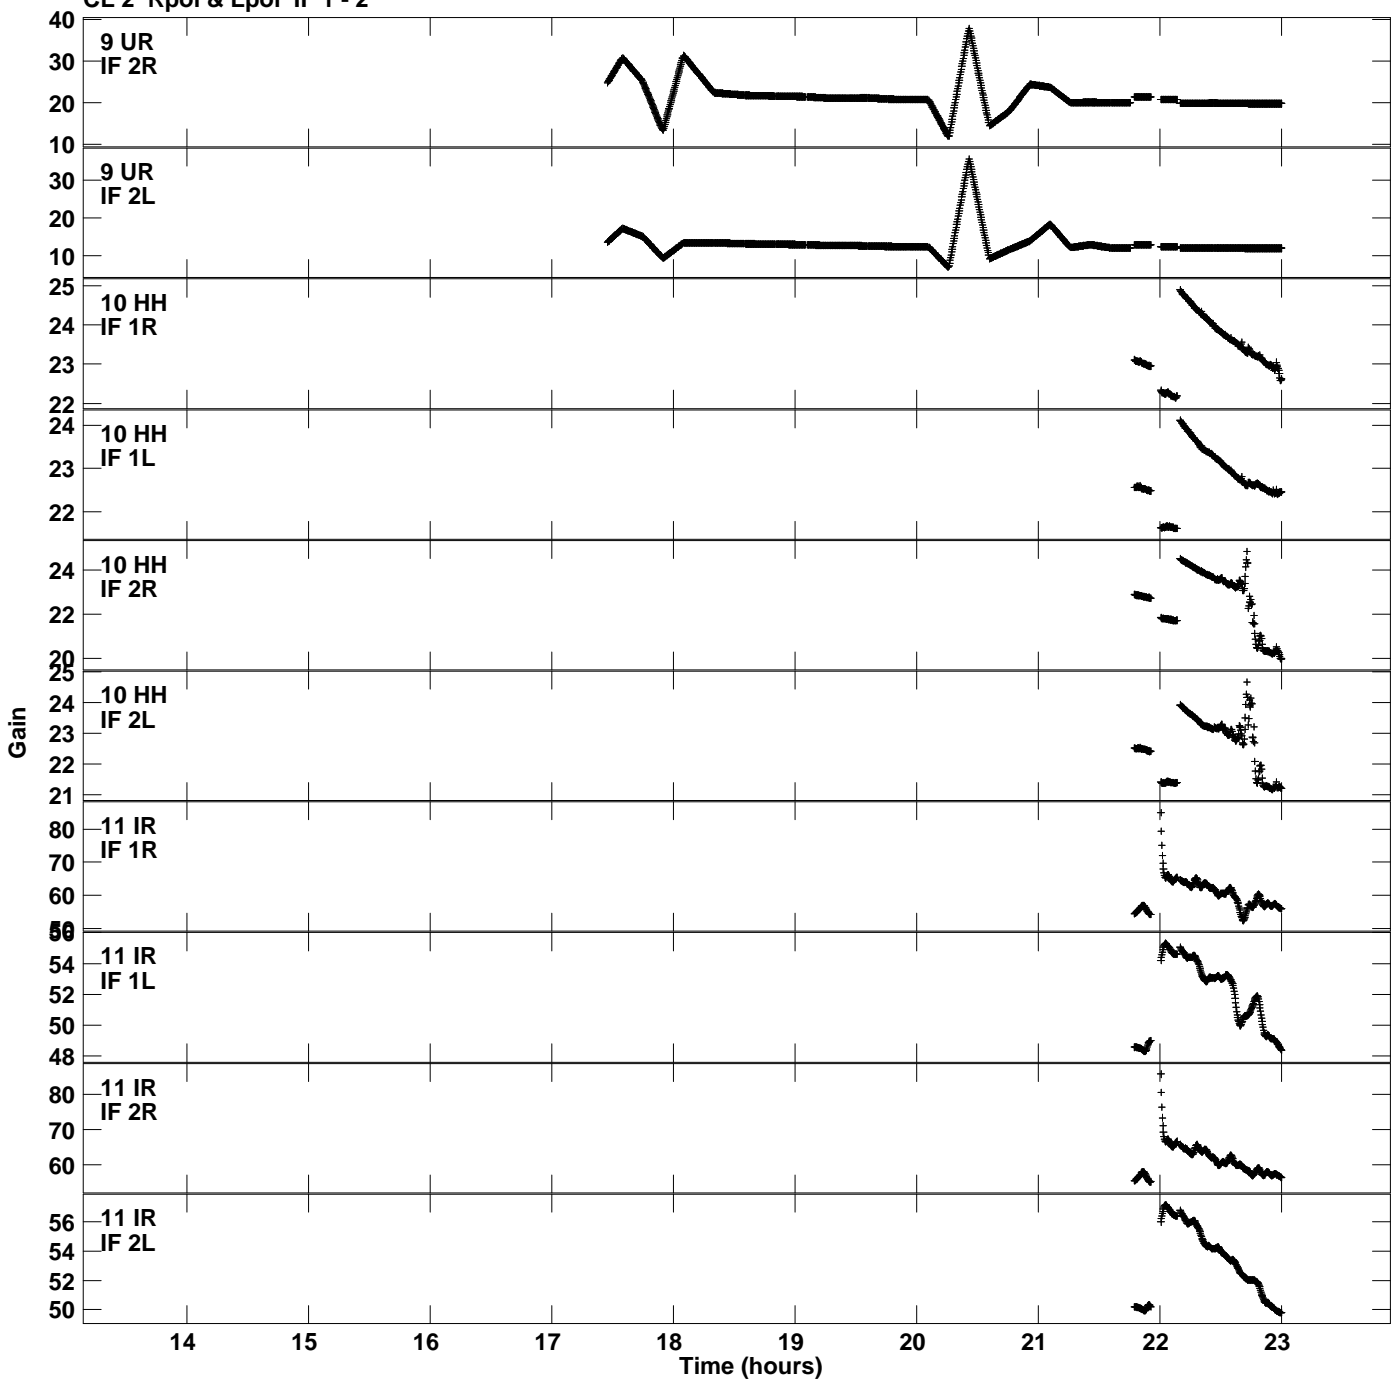

Plot file version 1 created 07-OCT-2020 17:21:37
Gain amp vs UTC time for EG097B.UVDATA.1
CL 2 Rpol & Lpol IF 1 - 2

Plot file version 2 created 07-OCT-2020 17:21:37
 Gain amp vs UTC time for EG097B.UVDATA.1
 CL 2 Rpol & Lpol IF 1 - 2

Plot file version 3 created 07-OCT-2020 17:21:37
Gain amp vs UTC time for EG097B.UVDATA.1
CL 2 Rpol & Lpol IF 1 - 2

Plot file version 4 created 07-OCT-2020 17:21:37
Gain amp vs UTC time for EG097B.UVDATA.1
CL 2 Rpol & Lpol IF 1 - 2

Plot file version 5 created 07-OCT-2020 17:21:37
Gain amp vs UTC time for EG097B.UVDATA.1
CL 2 Rpol & Lpol IF 1 - 2