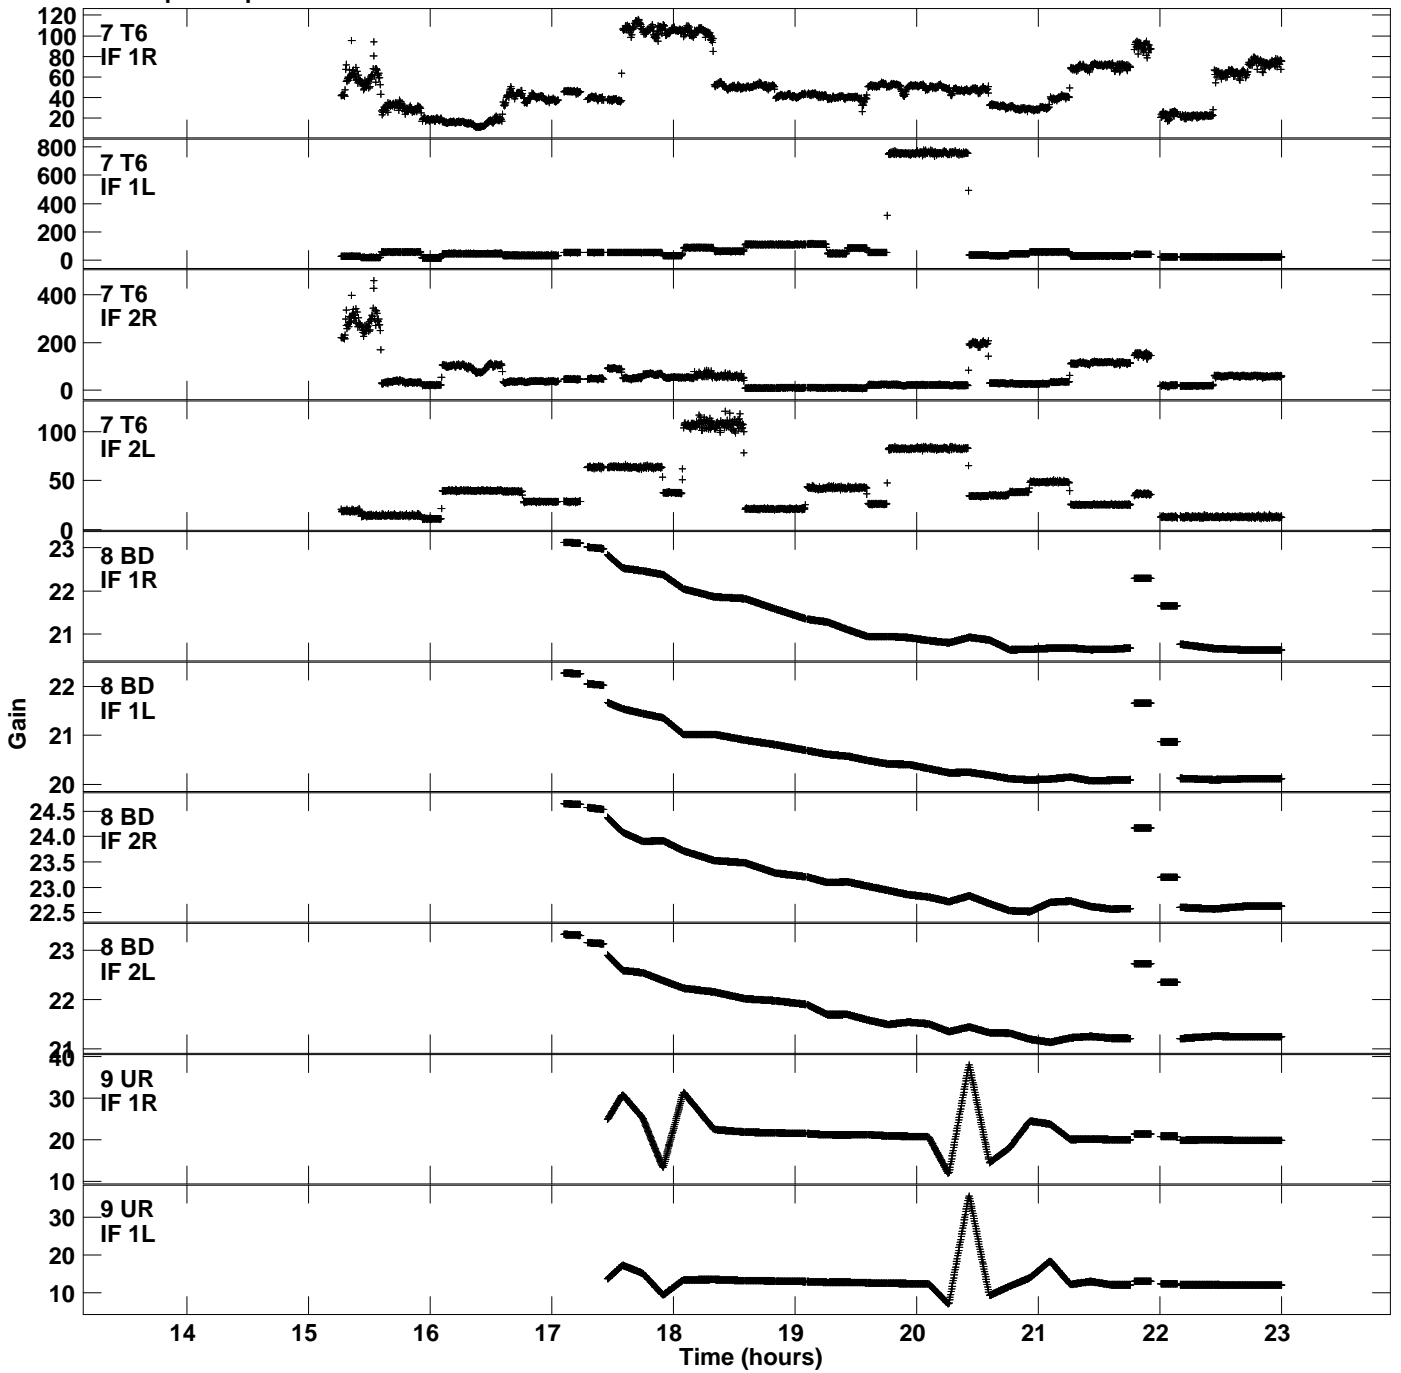

Plot file version 1 created 07-OCT-2020 17:21:37
Gain amp vs UTC time for EG097B.UVDATA.1
CL 2 Rpol & Lpol IF 1 - 2

Plot file version 2 created 07-OCT-2020 17:21:37
 Gain amp vs UTC time for EG097B.UVDATA.1
 CL 2 Rpol & Lpol IF 1 - 2

Plot file version 3 created 07-OCT-2020 17:21:37
Gain amp vs UTC time for EG097B.UVDATA.1
CL 2 Rpol & Lpol IF 1 - 2

Plot file version 4 created 07-OCT-2020 17:21:37
Gain amp vs UTC time for EG097B.UVDATA.1
CL 2 Rpol & Lpol IF 1 - 2

Plot file version 5 created 07-OCT-2020 17:21:37
Gain amp vs UTC time for EG097B.UVDATA.1
CL 2 Rpol & Lpol IF 1 - 2