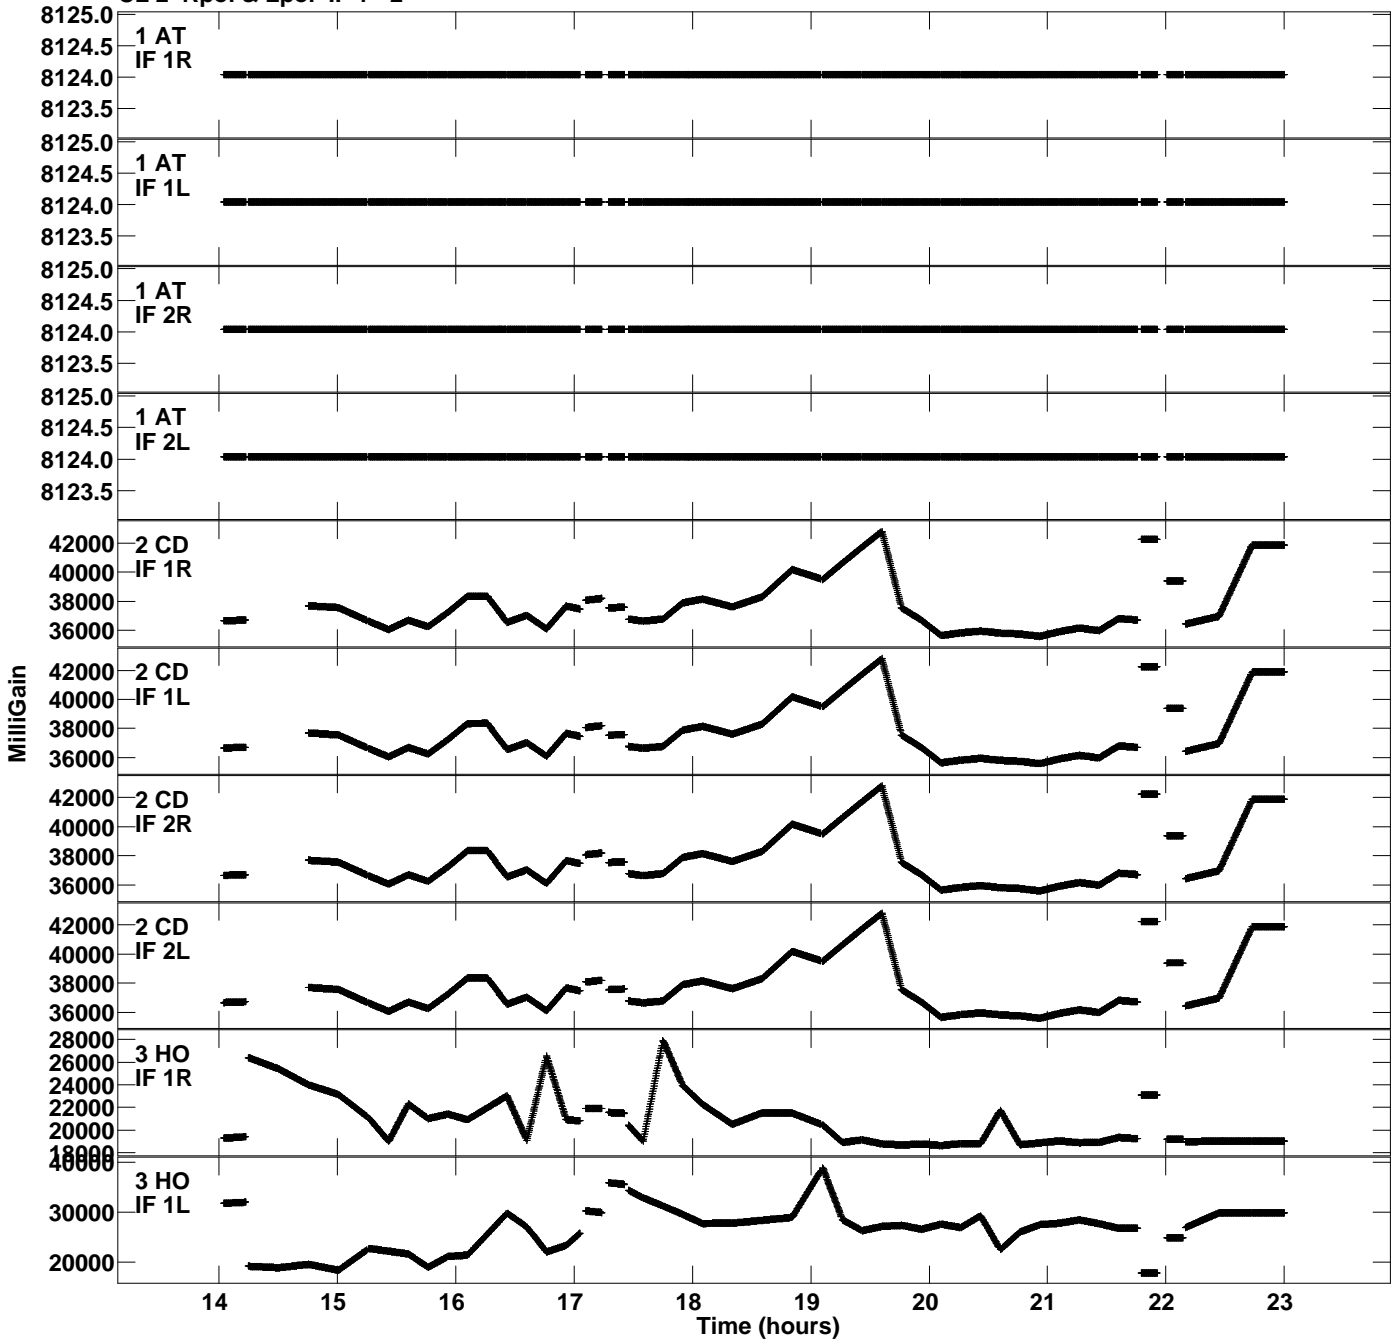

Plot file version 1 created 07-OCT-2020 17:21:37
Gain amp vs UTC time for EG097B.UVDATA.1
CL 2 Rpol & Lpol IF 1 - 2

Plot file version 2 created 07-OCT-2020 17:21:37
 Gain amp vs UTC time for EG097B.UVDATA.1
 CL 2 Rpol & Lpol IF 1 - 2

Plot file version 3 created 07-OCT-2020 17:21:37
Gain amp vs UTC time for EG097B.UVDATA.1
CL 2 Rpol & Lpol IF 1 - 2

Plot file version 4 created 07-OCT-2020 17:21:37
Gain amp vs UTC time for EG097B.UVDATA.1
CL 2 Rpol & Lpol IF 1 - 2

Plot file version 5 created 07-OCT-2020 17:21:37
Gain amp vs UTC time for EG097B.UVDATA.1
CL 2 Rpol & Lpol IF 1 - 2