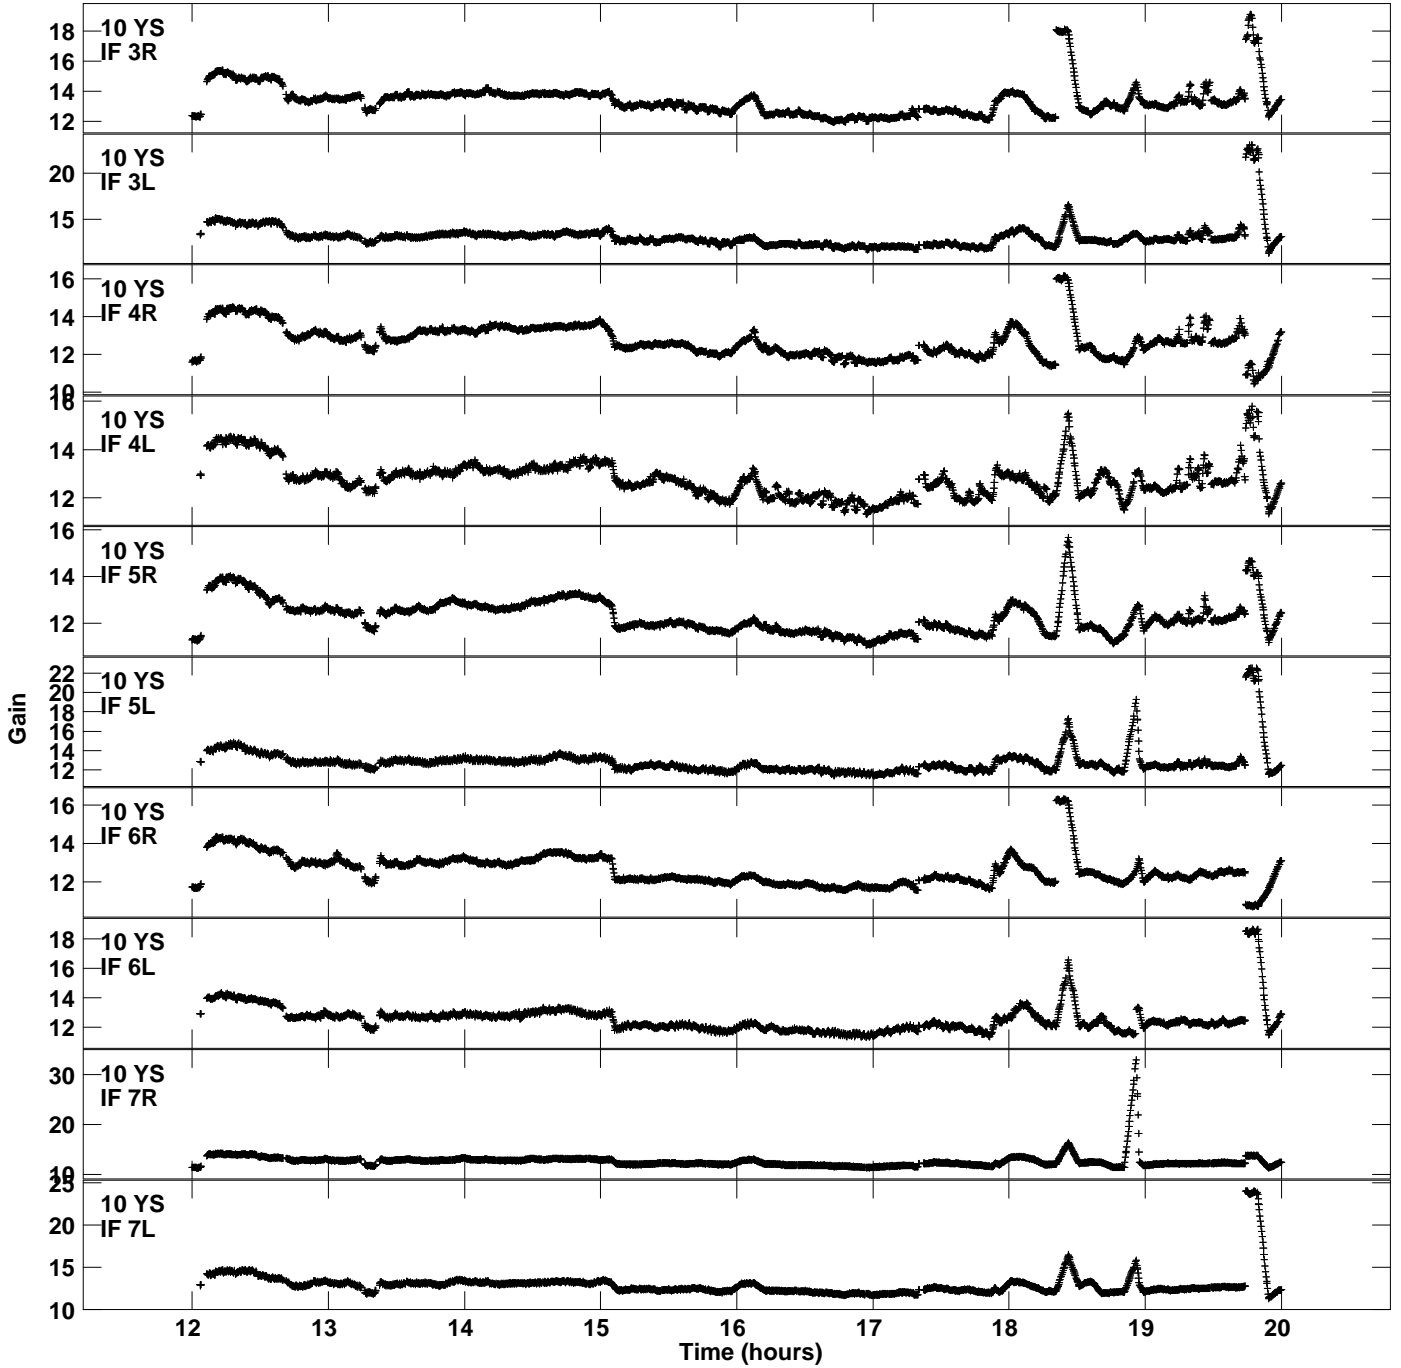

Plot file version 15 created 11-NOV-2022 17:34:34
Gain amp vs UTC time for EG111A.TMP.1
CL 5 Rpol & Lpol IF 1 - 8