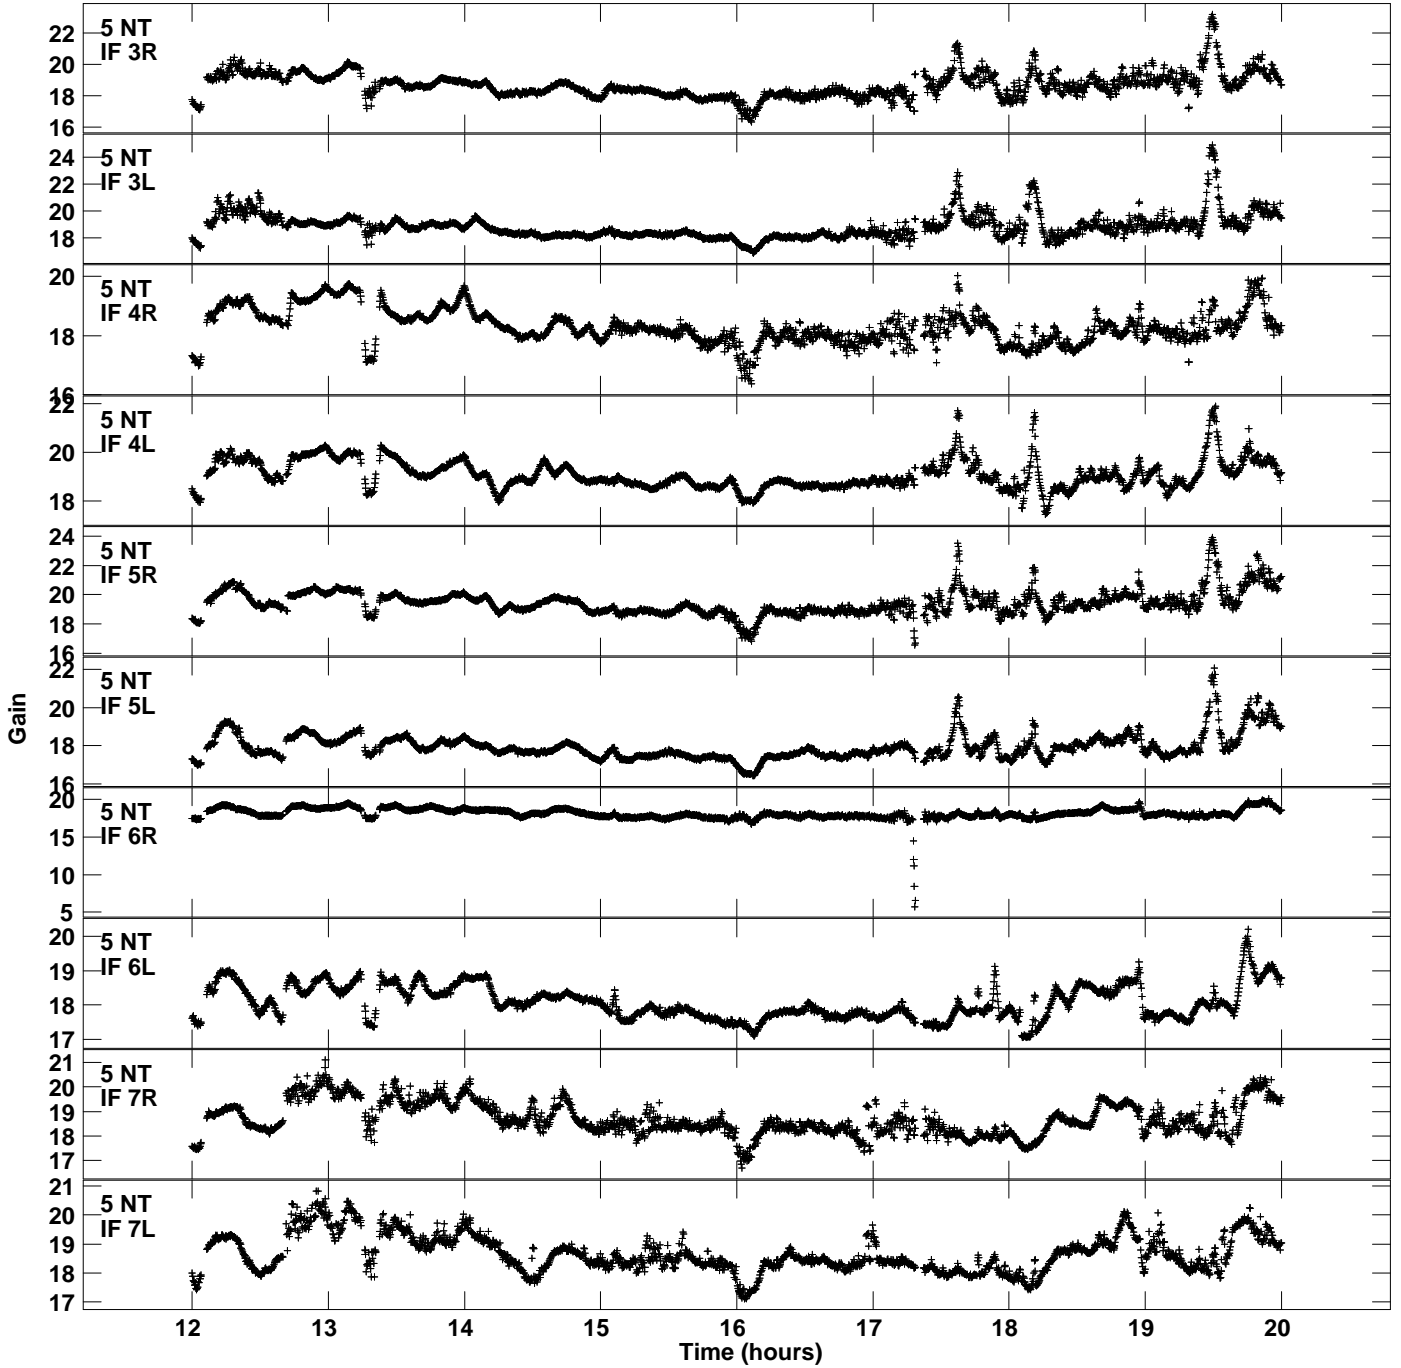

Plot file version 7 created 11-NOV-2022 17:34:34
Gain amp vs UTC time for EG111A.TMP.1
CL 5 Rpol & Lpol IF 1 - 8