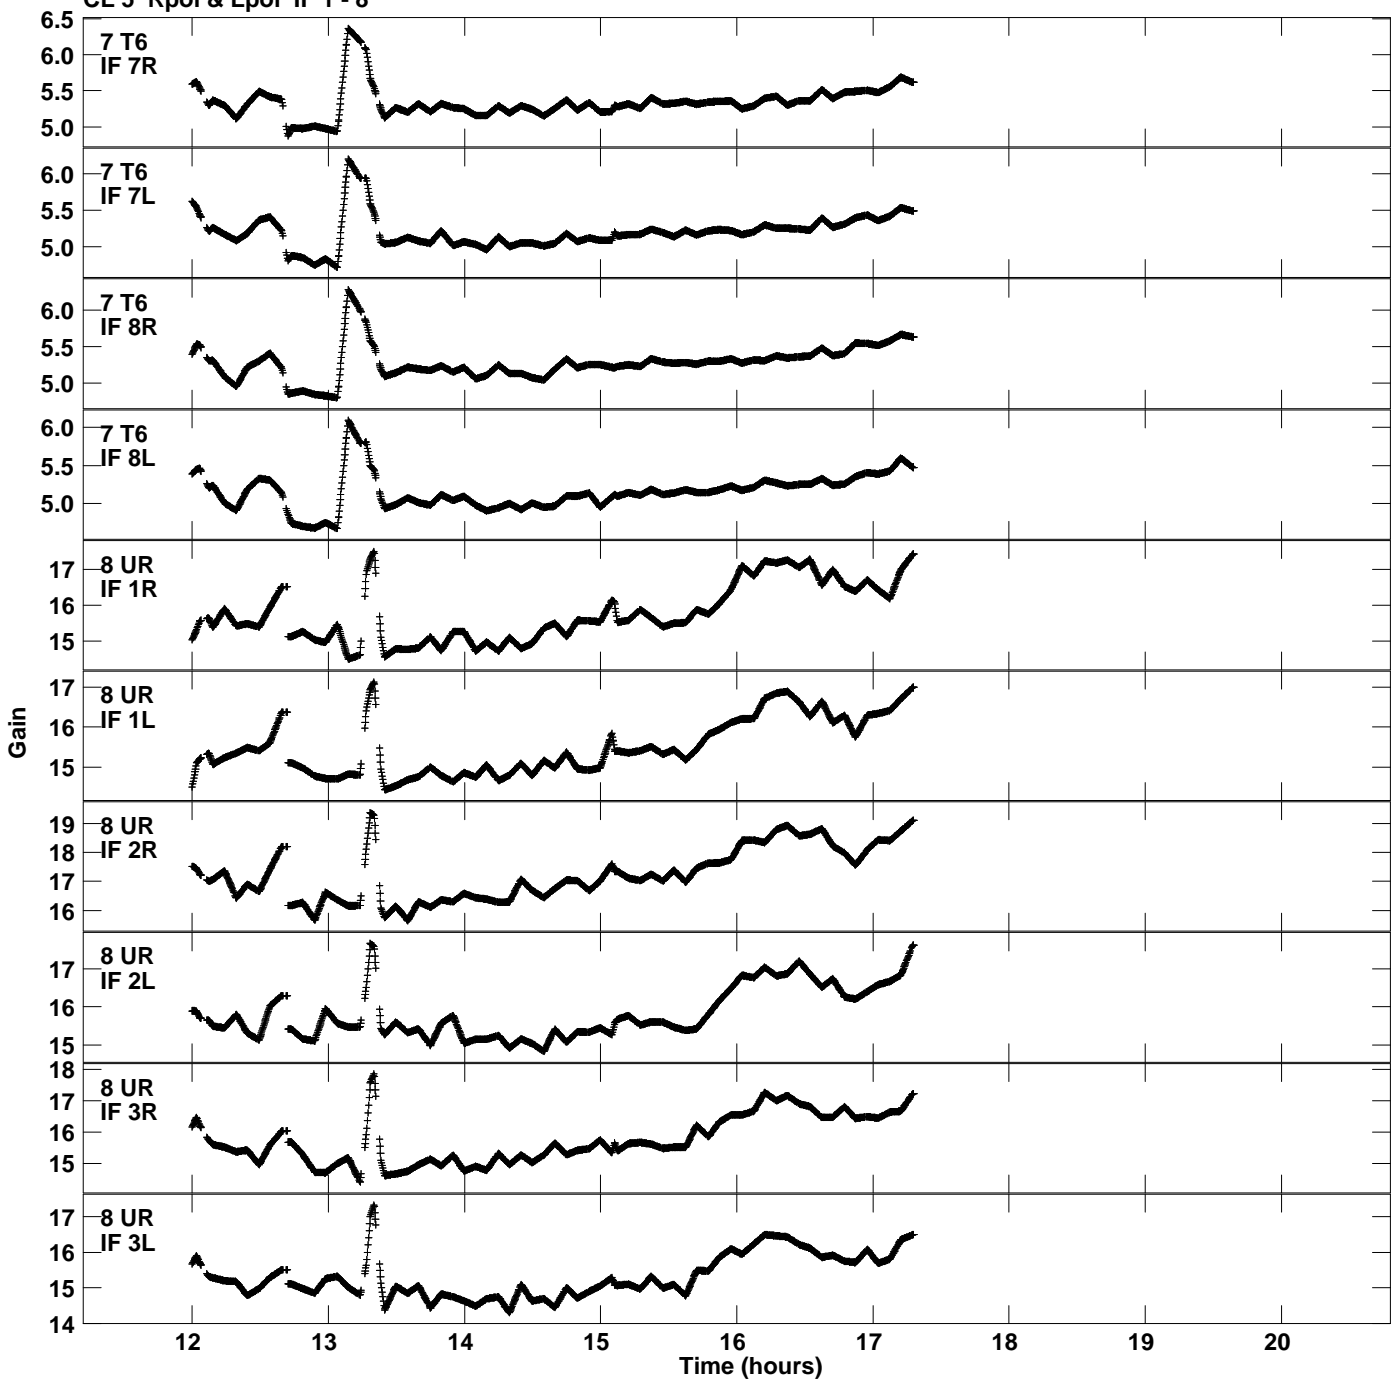

Plot file version 11 created 11-NOV-2022 17:34:34
Gain amp vs UTC time for EG111A.TMP.1
CL 5 Rpol & Lpol IF 1 - 8