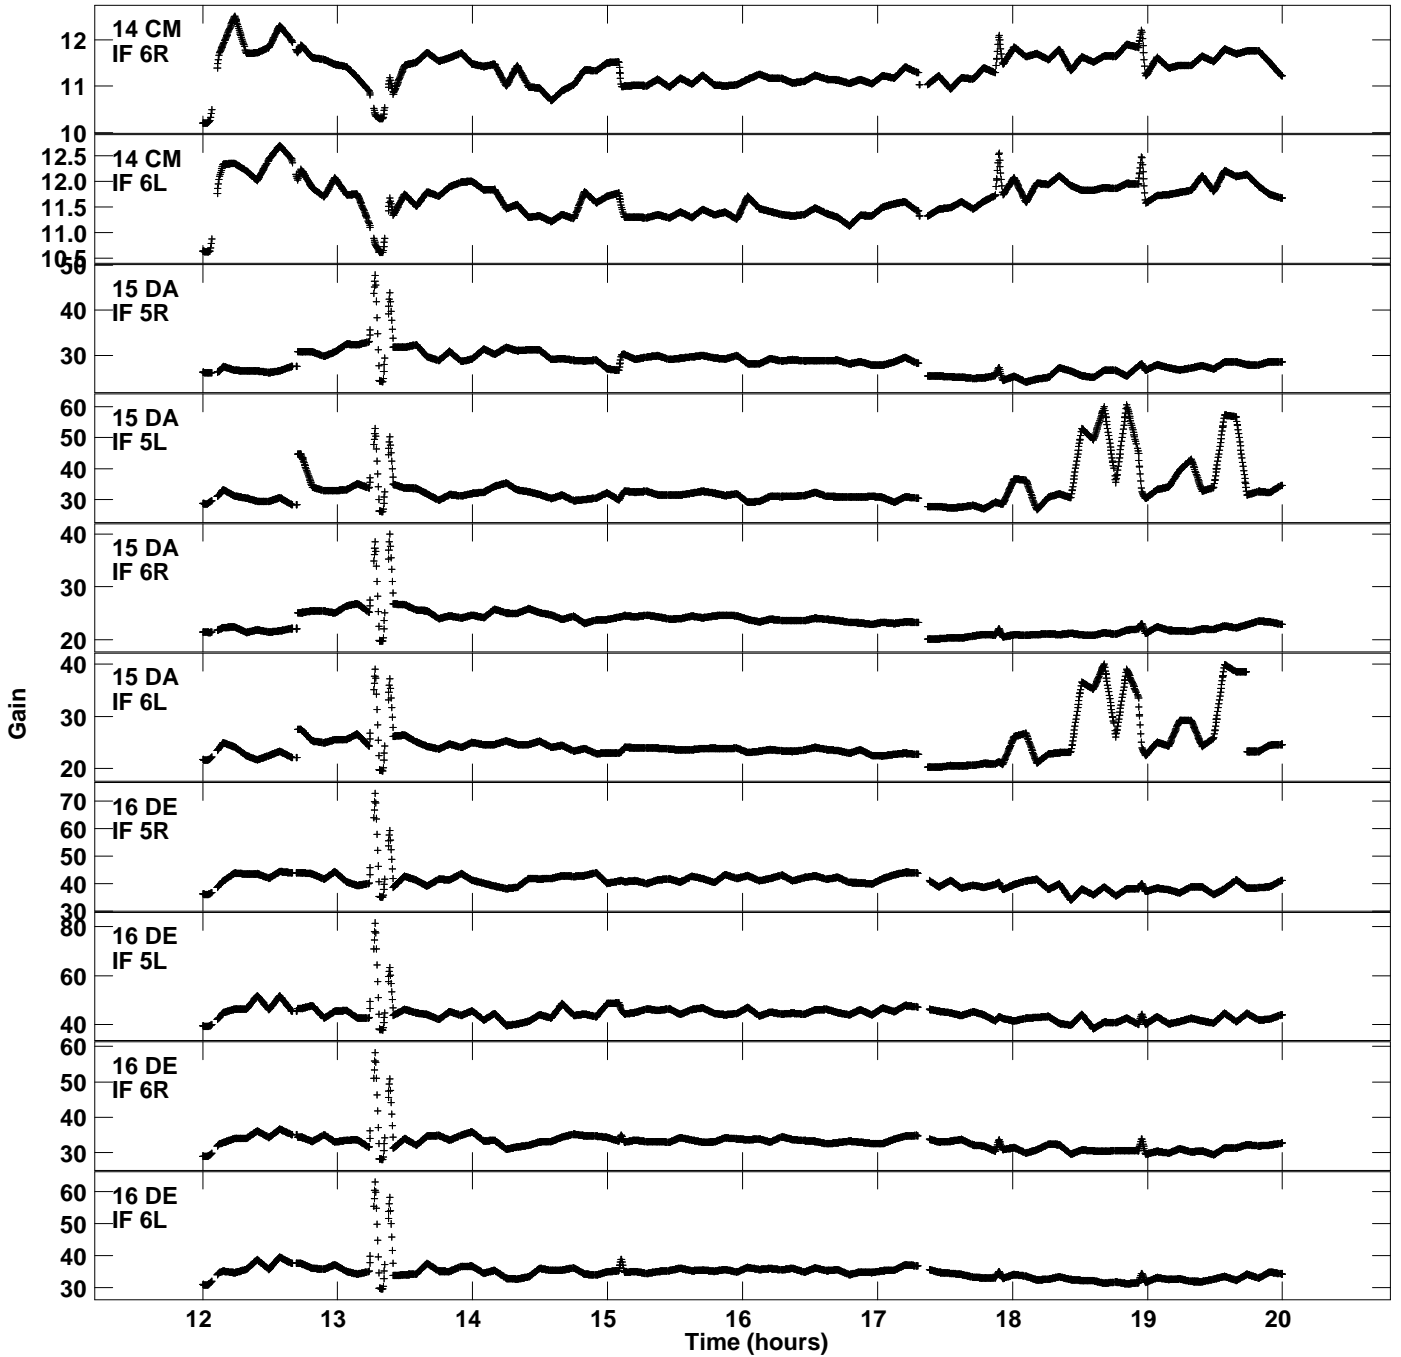

Plot file version 18 created 11-NOV-2022 17:34:34
Gain amp vs UTC time for EG111A.TMP.1
CL 5 Rpol & Lpol IF 1 - 8