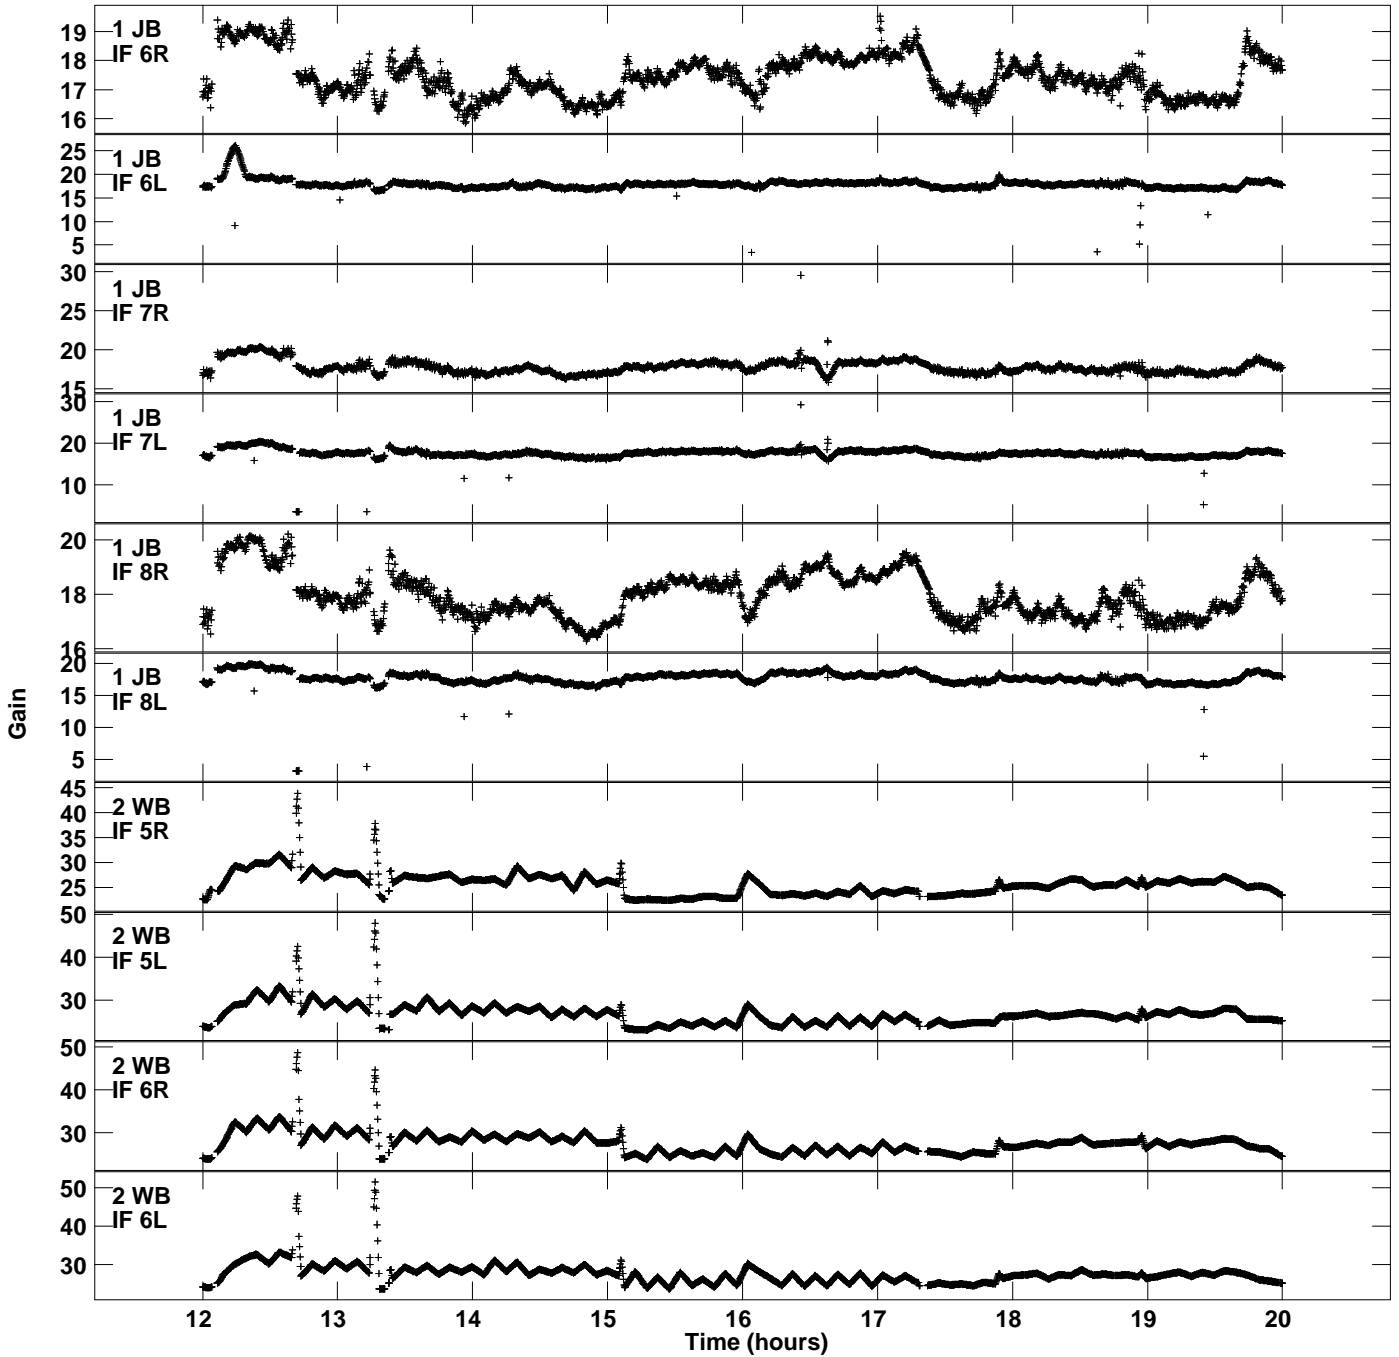

Plot file version 1 created 11-NOV-2022 17:34:34
Gain amp vs UTC time for EG111A.TMP.1
CL 5 Rpol & Lpol IF 1 - 8

Plot file version 2 created 11-NOV-2022 17:34:34
Gain amp vs UTC time for EG111A.TMP.1
CL 5 Rpol & Lpol IF 1 - 8

Plot file version 3 created 11-NOV-2022 17:34:34
Gain amp vs UTC time for EG111A.TMP.1
CL 5 Rpol & Lpol IF 1 - 8

Plot file version 4 created 11-NOV-2022 17:34:34
Gain amp vs UTC time for EG111A.TMP.1
CL 5 Rpol & Lpol IF 1 - 8

Plot file version 5 created 11-NOV-2022 17:34:34
Gain amp vs UTC time for EG111A.TMP.1
CL 5 Rpol & Lpol IF 1 - 8

Plot file version 6 created 11-NOV-2022 17:34:34
Gain amp vs UTC time for EG111A.TMP.1
CL 5 Rpol & Lpol IF 1 - 8

Plot file version 7 created 11-NOV-2022 17:34:34
Gain amp vs UTC time for EG111A.TMP.1
CL 5 Rpol & Lpol IF 1 - 8

Plot file version 8 created 11-NOV-2022 17:34:34
Gain amp vs UTC time for EG111A.TMP.1
CL 5 Rpol & Lpol IF 1 - 8