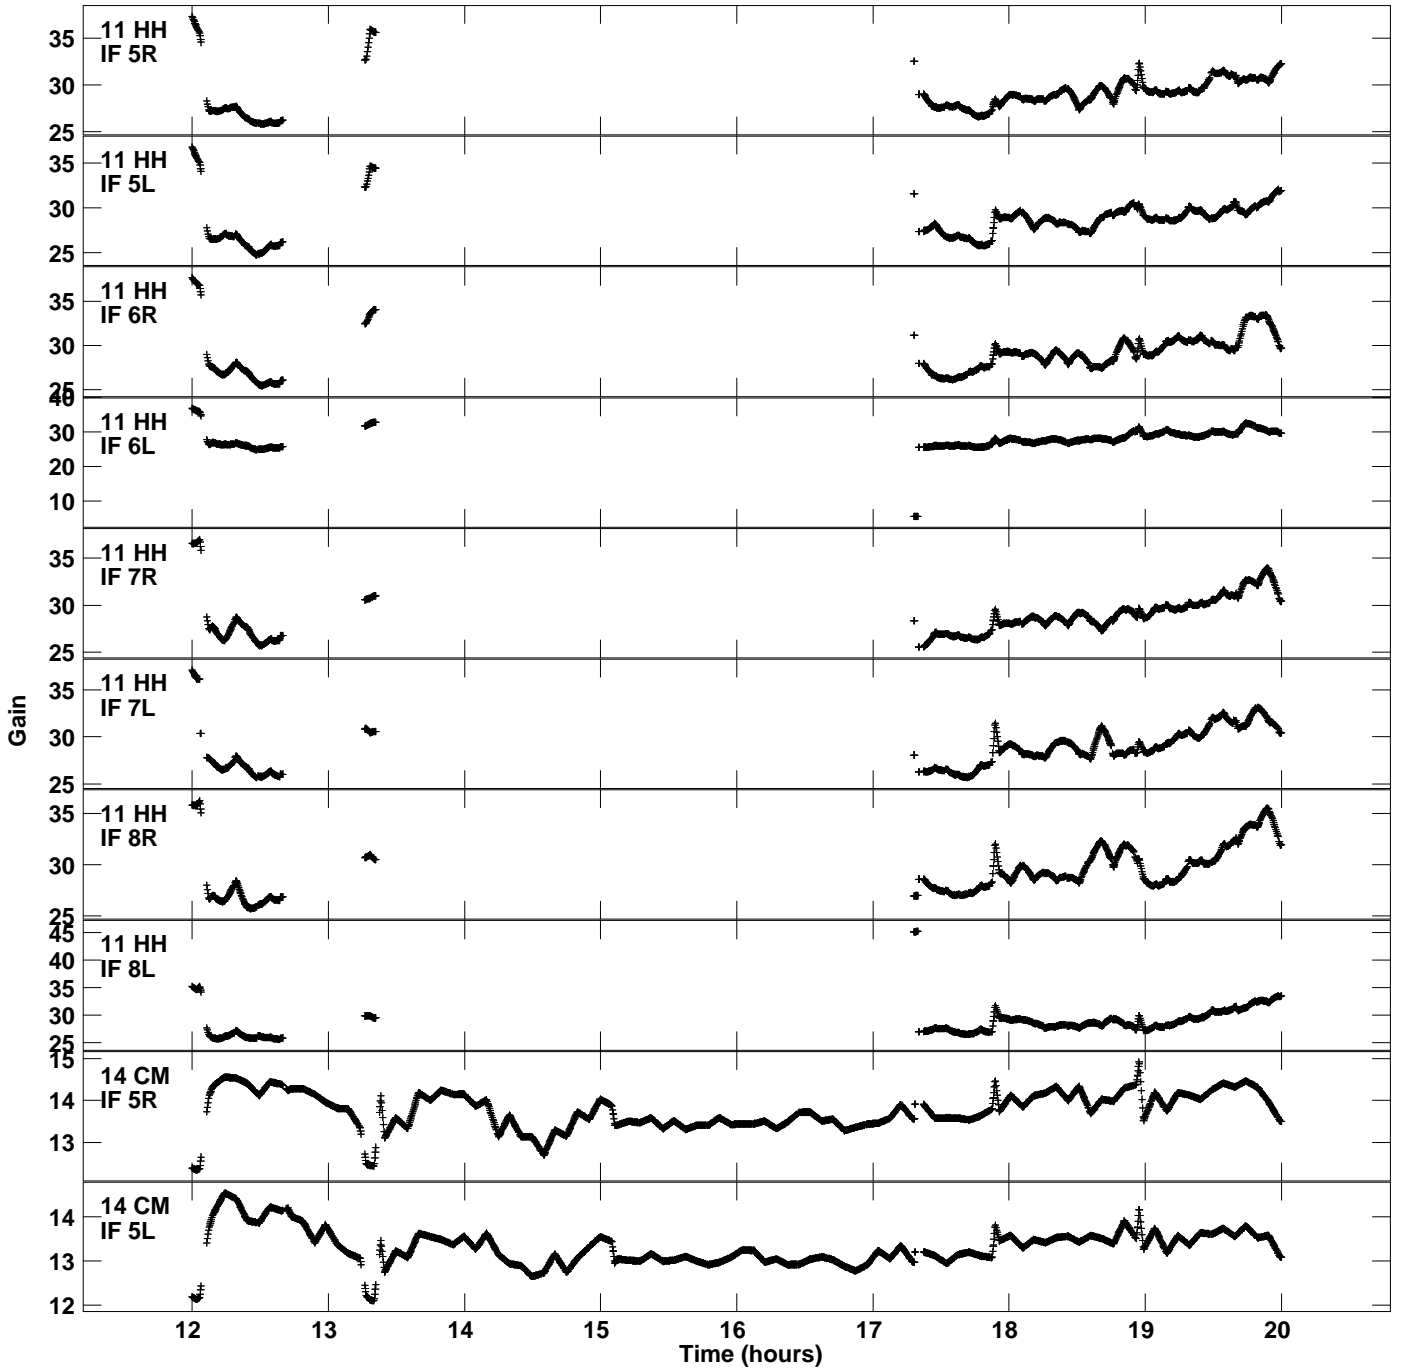

Plot file version 17 created 11-NOV-2022 17:34:34
Gain amp vs UTC time for EG111A.TMP.1
CL 5 Rpol & Lpol IF 1 - 8