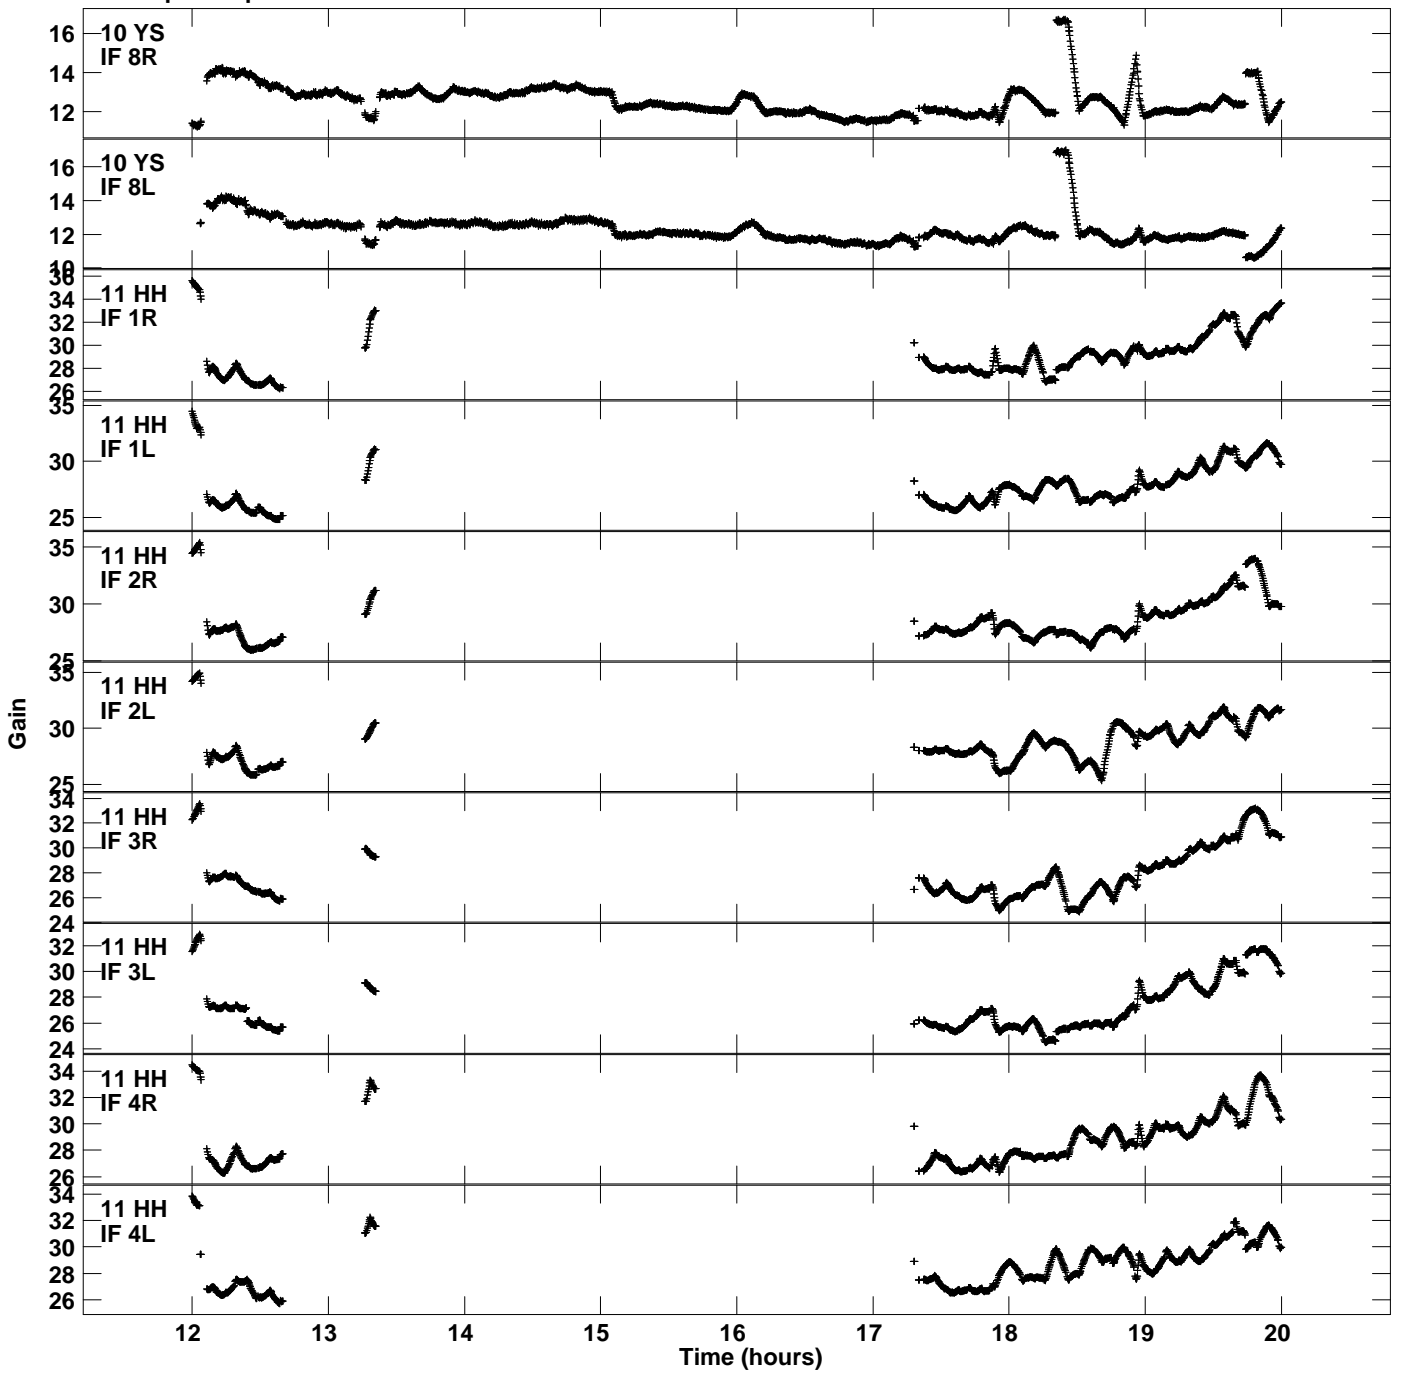

Plot file version 16 created 11-NOV-2022 17:34:34
Gain amp vs UTC time for EG111A.TMP.1
CL 5 Rpol & Lpol IF 1 - 8