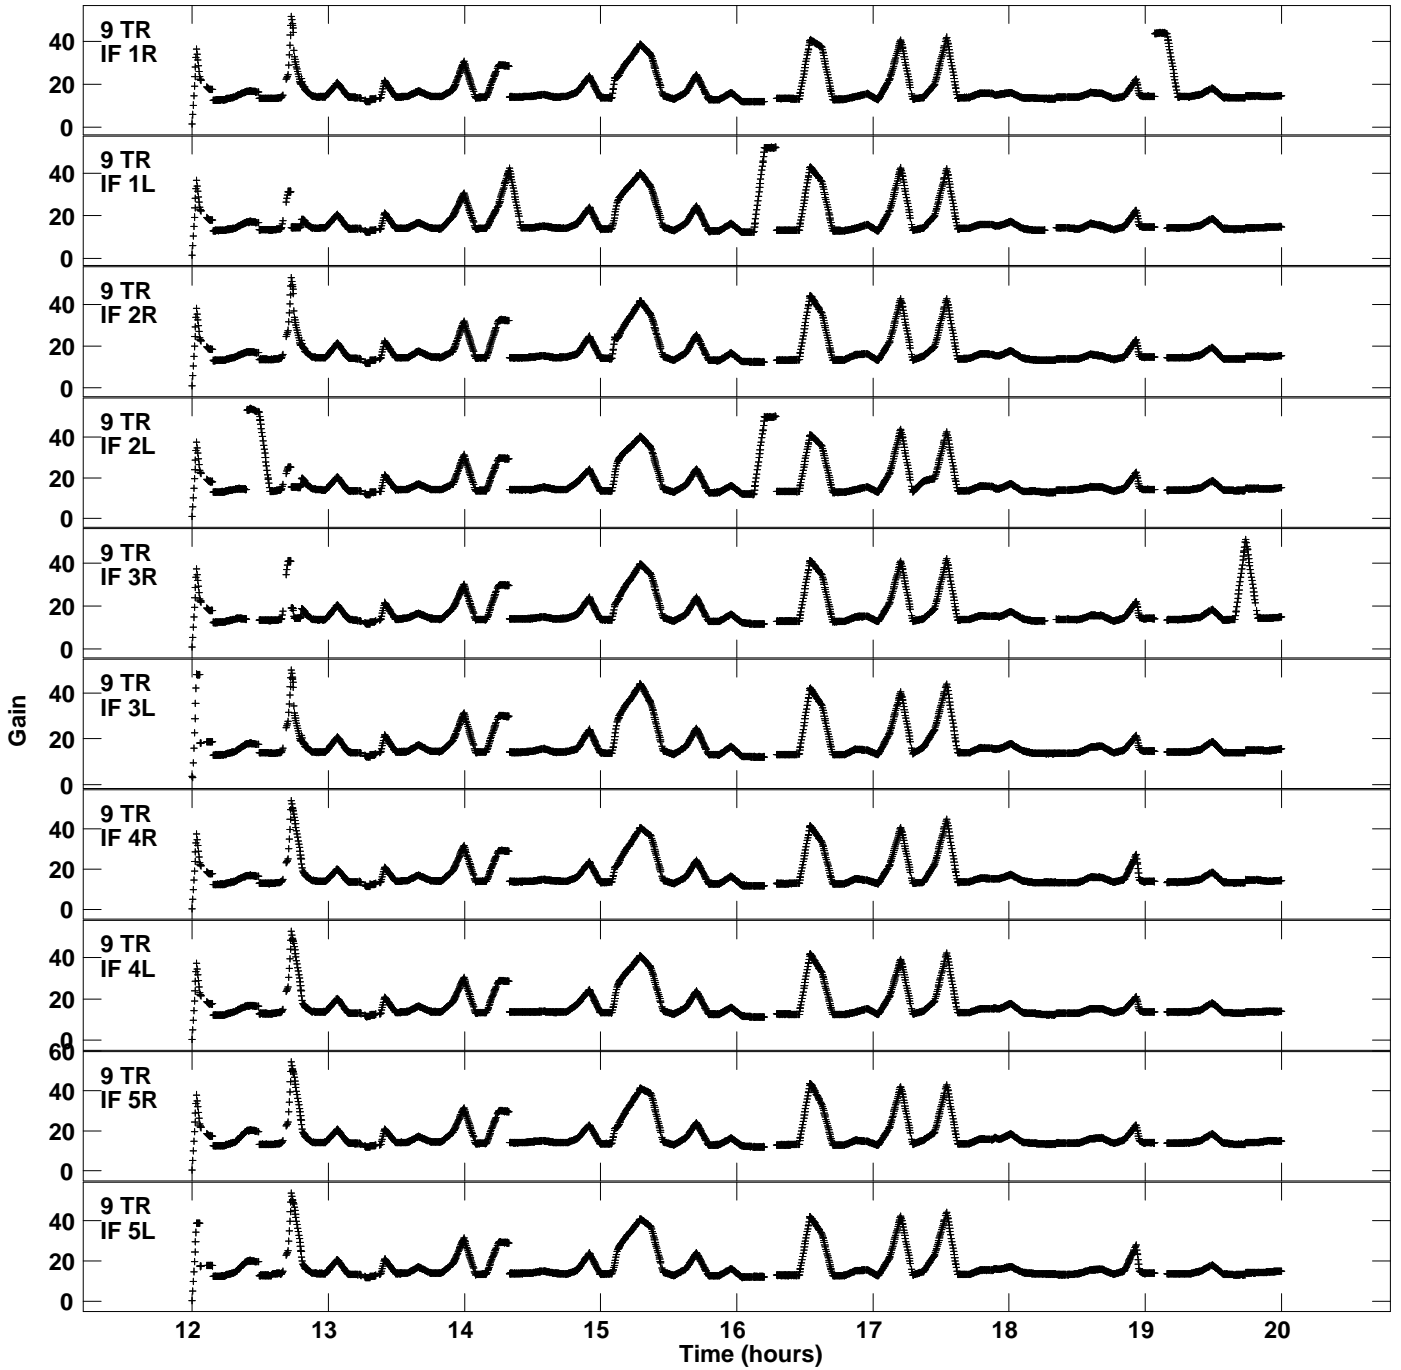

Plot file version 13 created 11-NOV-2022 17:34:34
Gain amp vs UTC time for EG111A.TMP.1
CL 5 Rpol & Lpol IF 1 - 8