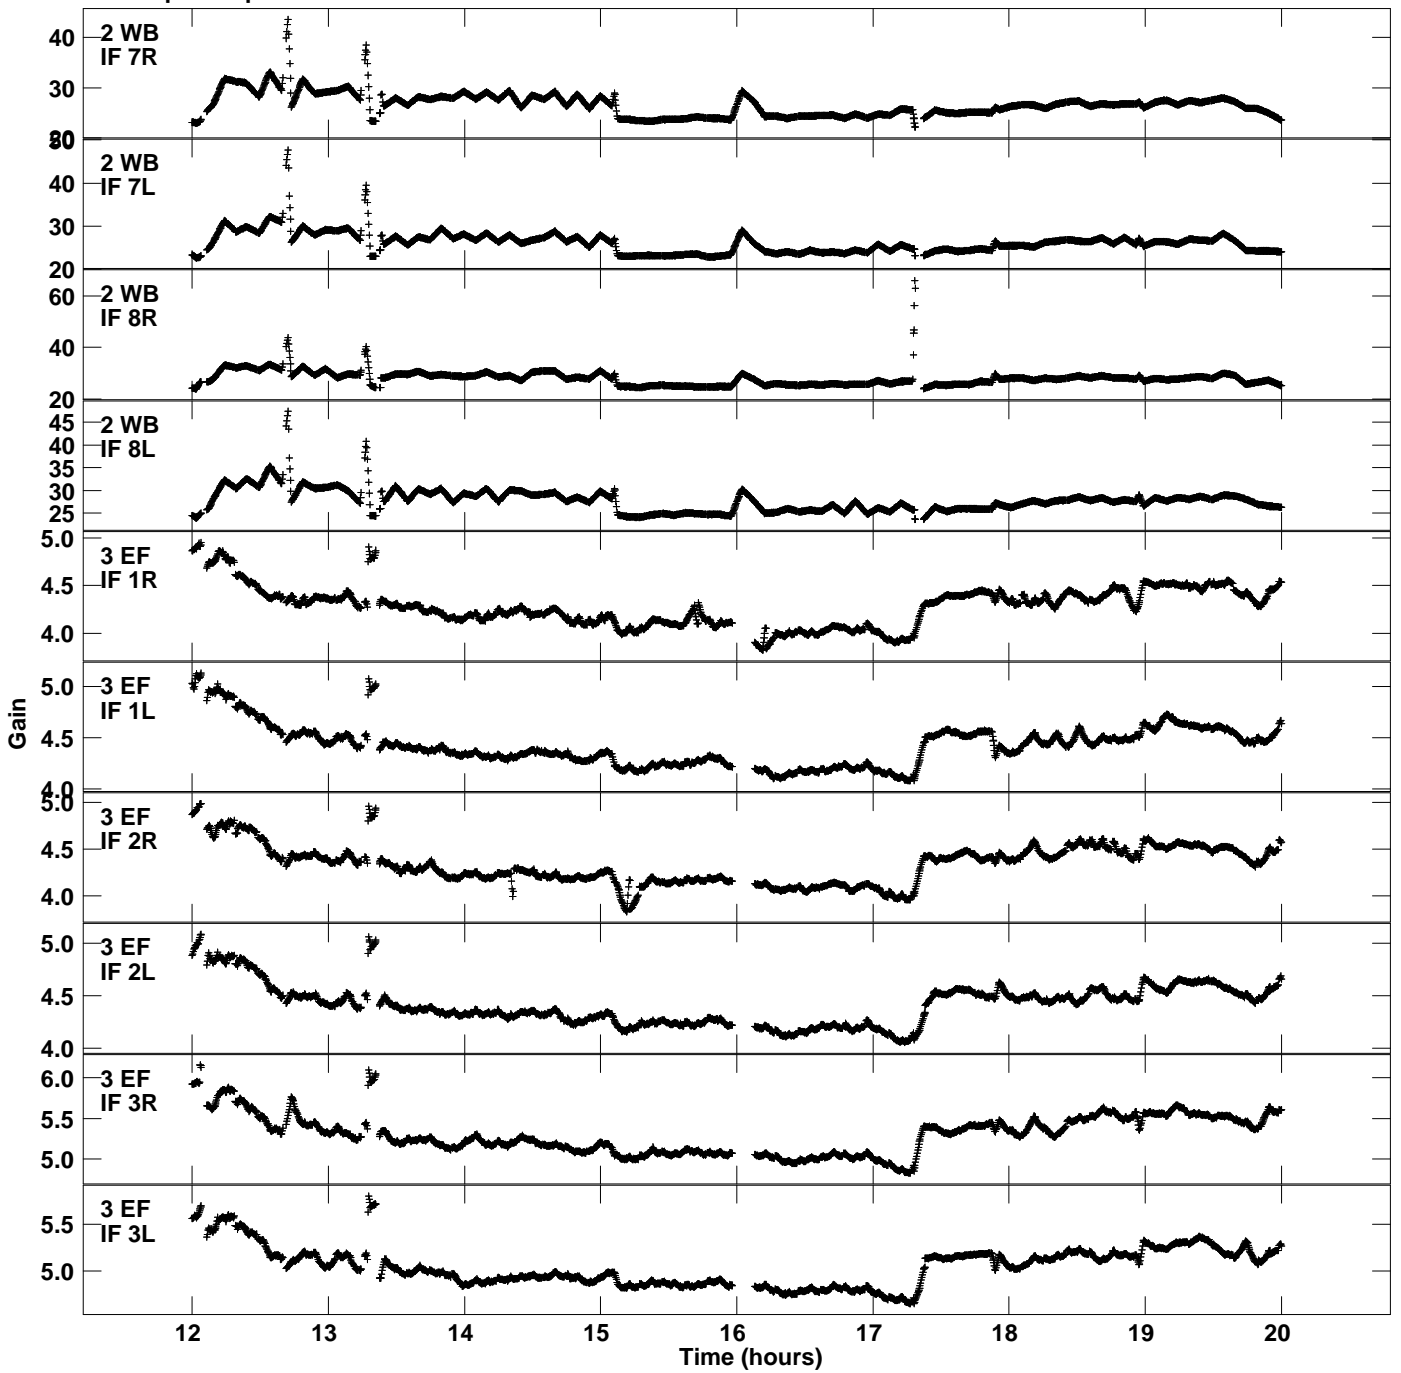

Plot file version 1 created 11-NOV-2022 17:34:34
Gain amp vs UTC time for EG111A.TMP.1
CL 5 Rpol & Lpol IF 1 - 8

Plot file version 2 created 11-NOV-2022 17:34:34
Gain amp vs UTC time for EG111A.TMP.1
CL 5 Rpol & Lpol IF 1 - 8

Plot file version 3 created 11-NOV-2022 17:34:34
Gain amp vs UTC time for EG111A.TMP.1
CL 5 Rpol & Lpol IF 1 - 8

Plot file version 4 created 11-NOV-2022 17:34:34
Gain amp vs UTC time for EG111A.TMP.1
CL 5 Rpol & Lpol IF 1 - 8

Plot file version 5 created 11-NOV-2022 17:34:34
Gain amp vs UTC time for EG111A.TMP.1
CL 5 Rpol & Lpol IF 1 - 8

Plot file version 6 created 11-NOV-2022 17:34:34
Gain amp vs UTC time for EG111A.TMP.1
CL 5 Rpol & Lpol IF 1 - 8

Plot file version 7 created 11-NOV-2022 17:34:34
Gain amp vs UTC time for EG111A.TMP.1
CL 5 Rpol & Lpol IF 1 - 8

Plot file version 8 created 11-NOV-2022 17:34:34
Gain amp vs UTC time for EG111A.TMP.1
CL 5 Rpol & Lpol IF 1 - 8