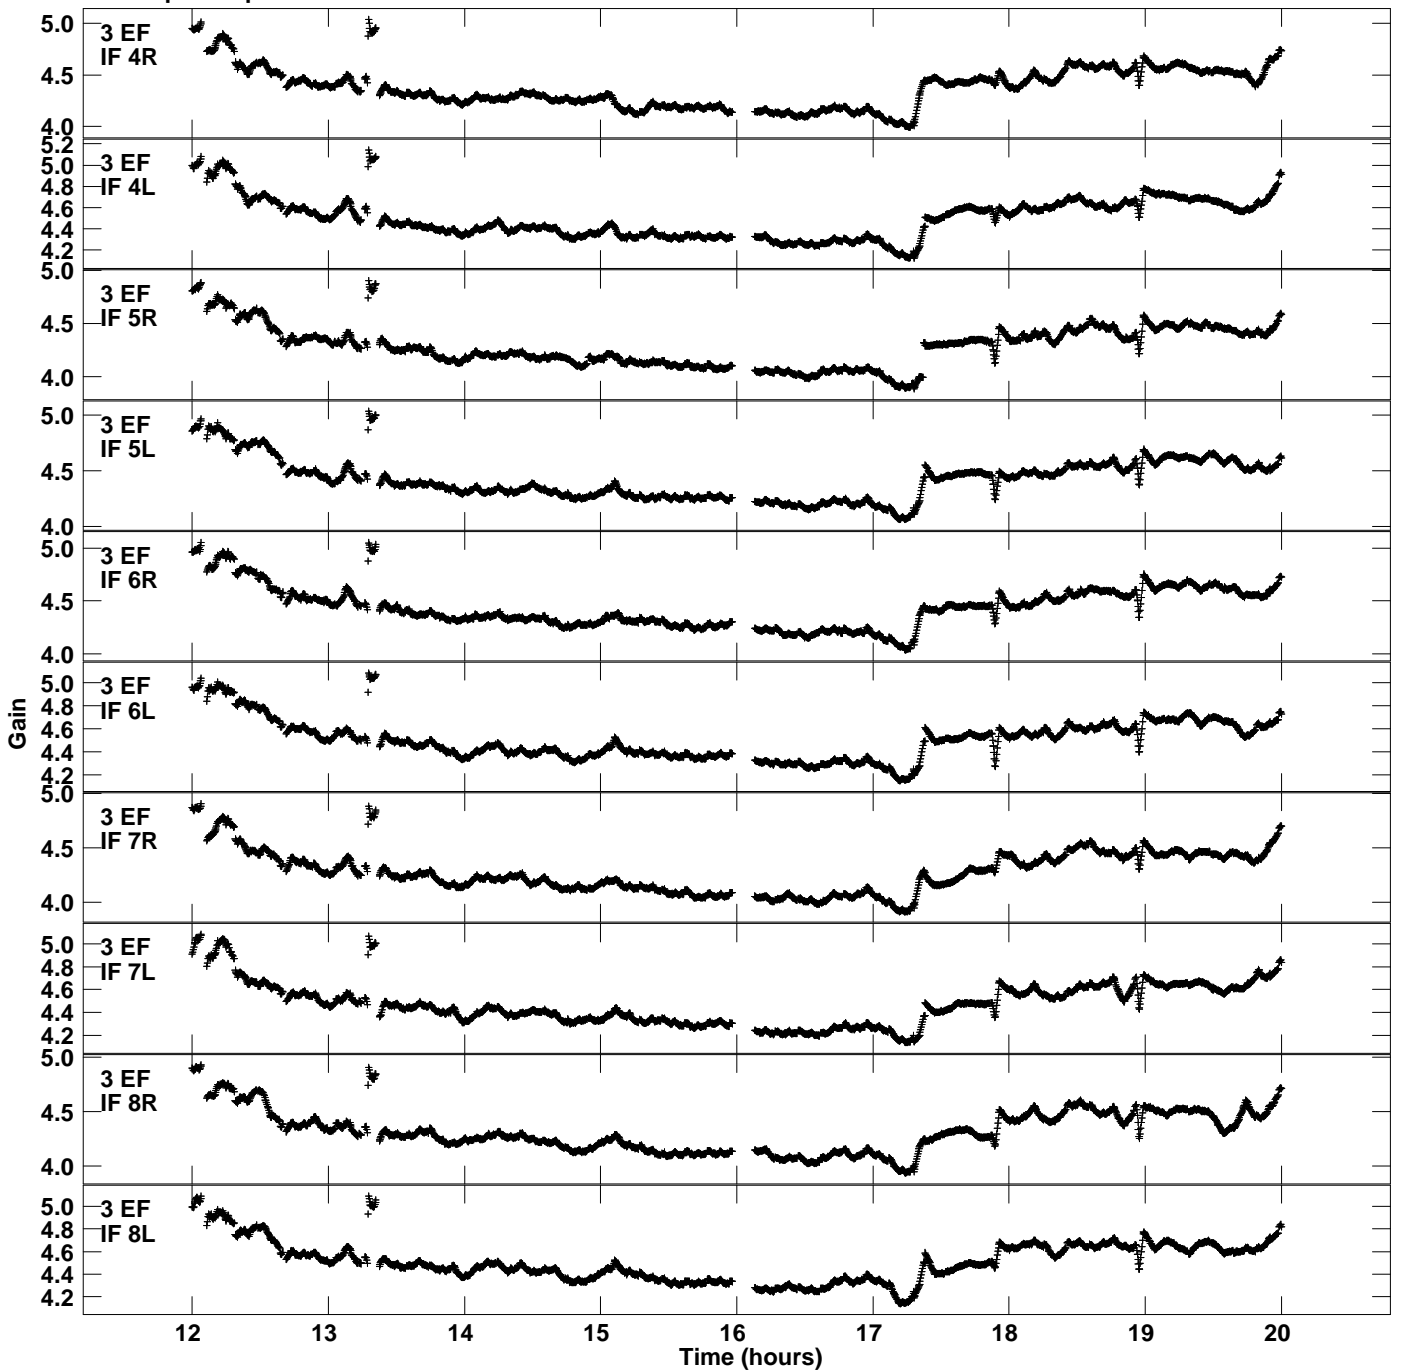

Plot file version 1 created 11-NOV-2022 17:34:34
Gain amp vs UTC time for EG111A.TMP.1
CL 5 Rpol & Lpol IF 1 - 8

Plot file version 2 created 11-NOV-2022 17:34:34
Gain amp vs UTC time for EG111A.TMP.1
CL 5 Rpol & Lpol IF 1 - 8

Plot file version 3 created 11-NOV-2022 17:34:34
Gain amp vs UTC time for EG111A.TMP.1
CL 5 Rpol & Lpol IF 1 - 8

Plot file version 4 created 11-NOV-2022 17:34:34
Gain amp vs UTC time for EG111A.TMP.1
CL 5 Rpol & Lpol IF 1 - 8