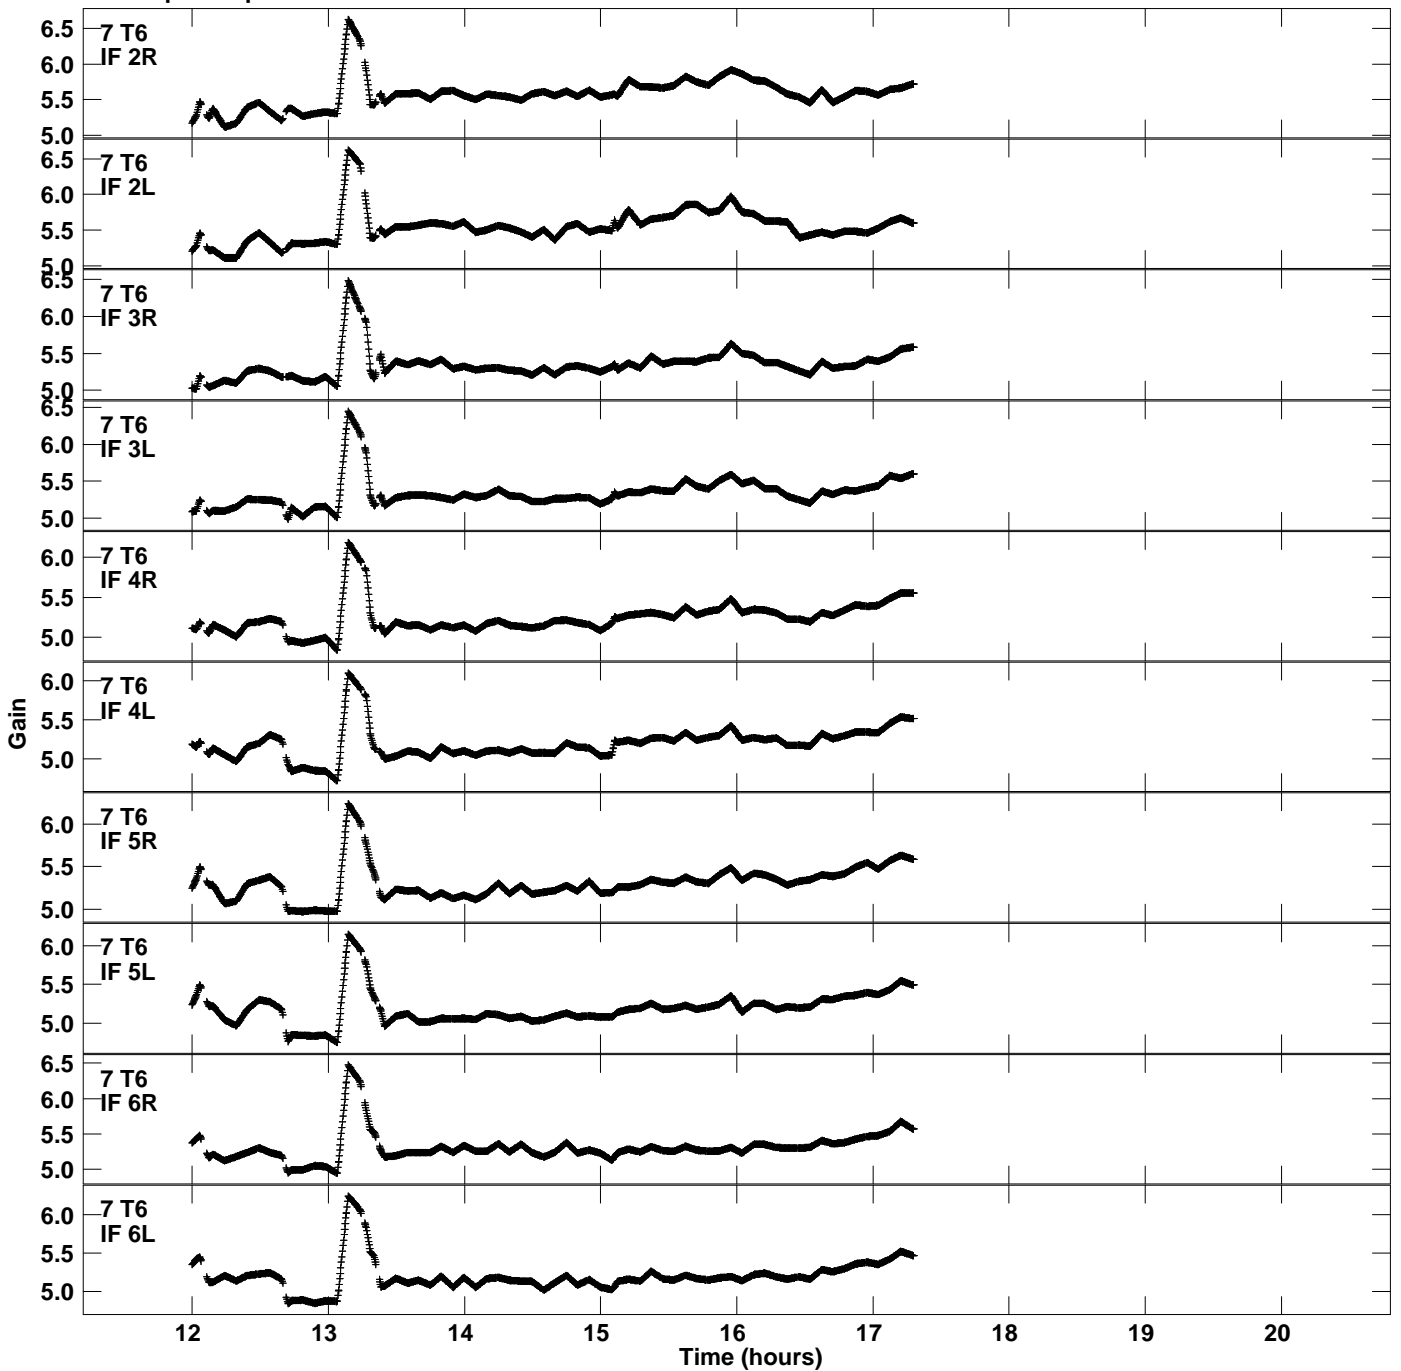

Plot file version 10 created 11-NOV-2022 17:34:34
Gain amp vs UTC time for EG111A.TMP.1
CL 5 Rpol & Lpol IF 1 - 8