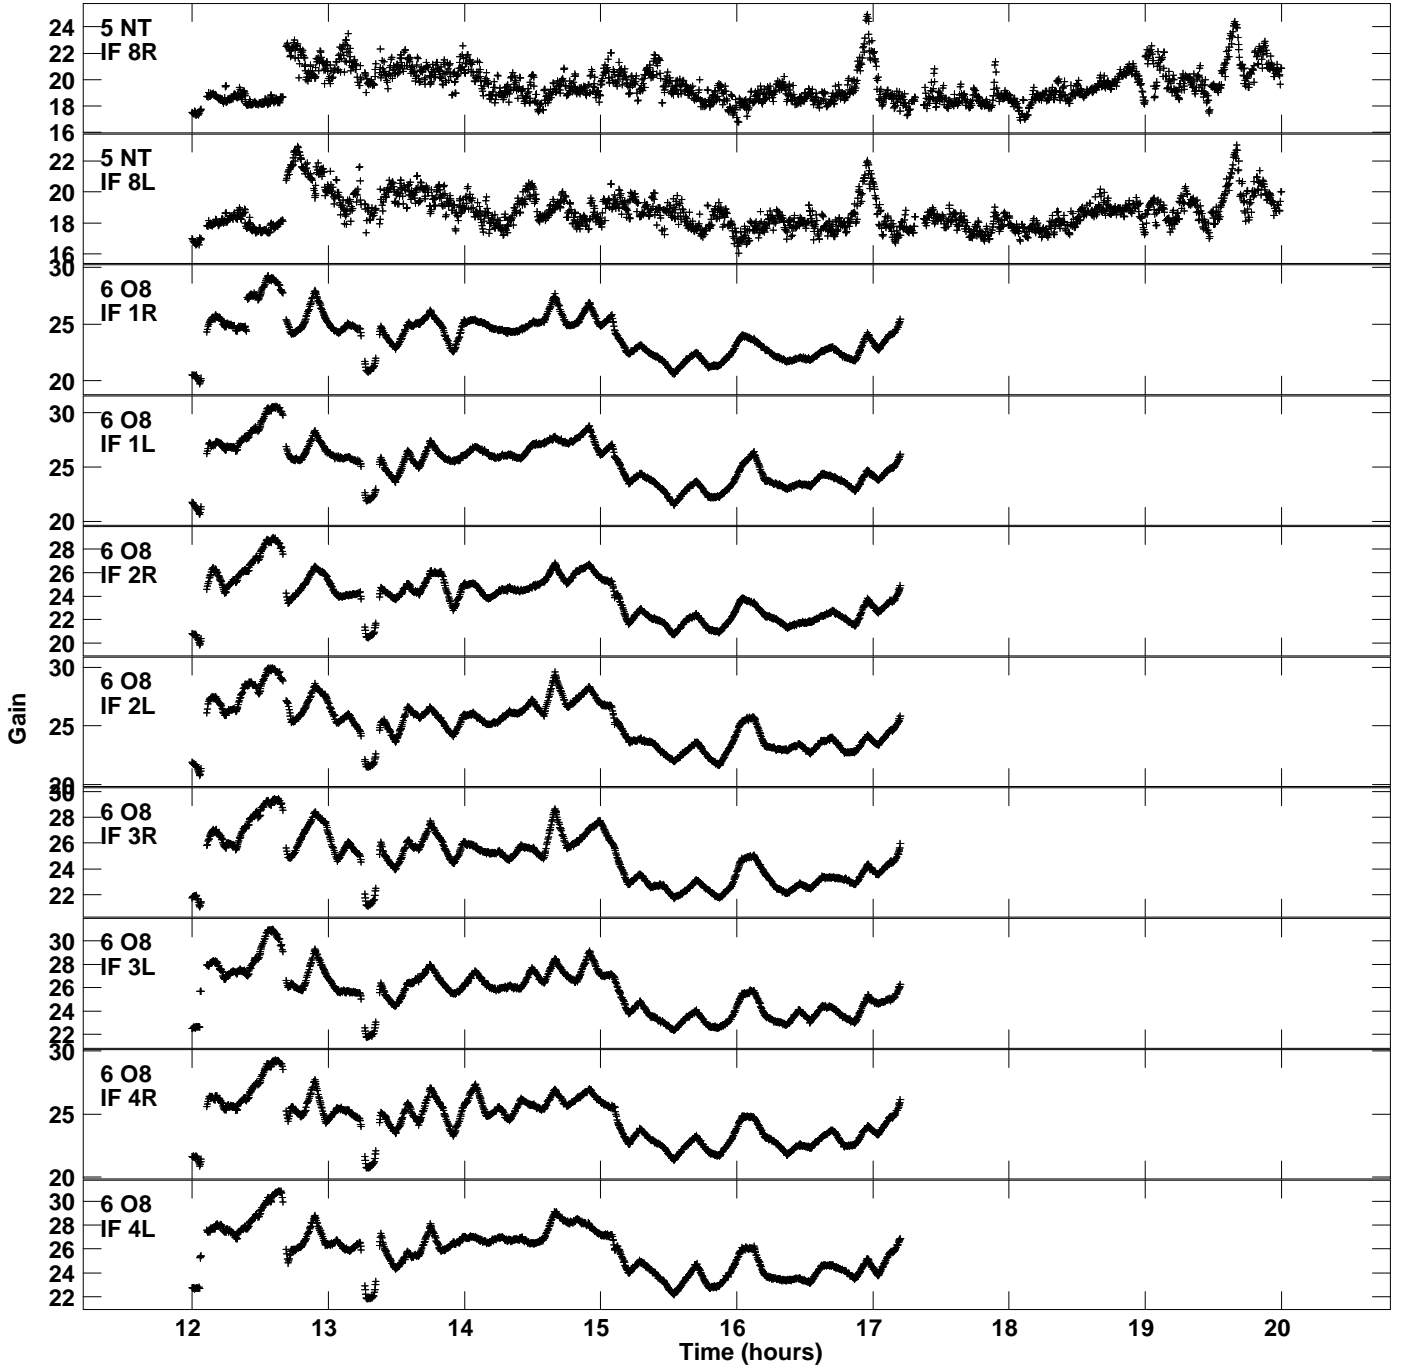

Plot file version 8 created 11-NOV-2022 17:34:34
Gain amp vs UTC time for EG111A.TMP.1
CL 5 Rpol & Lpol IF 1 - 8