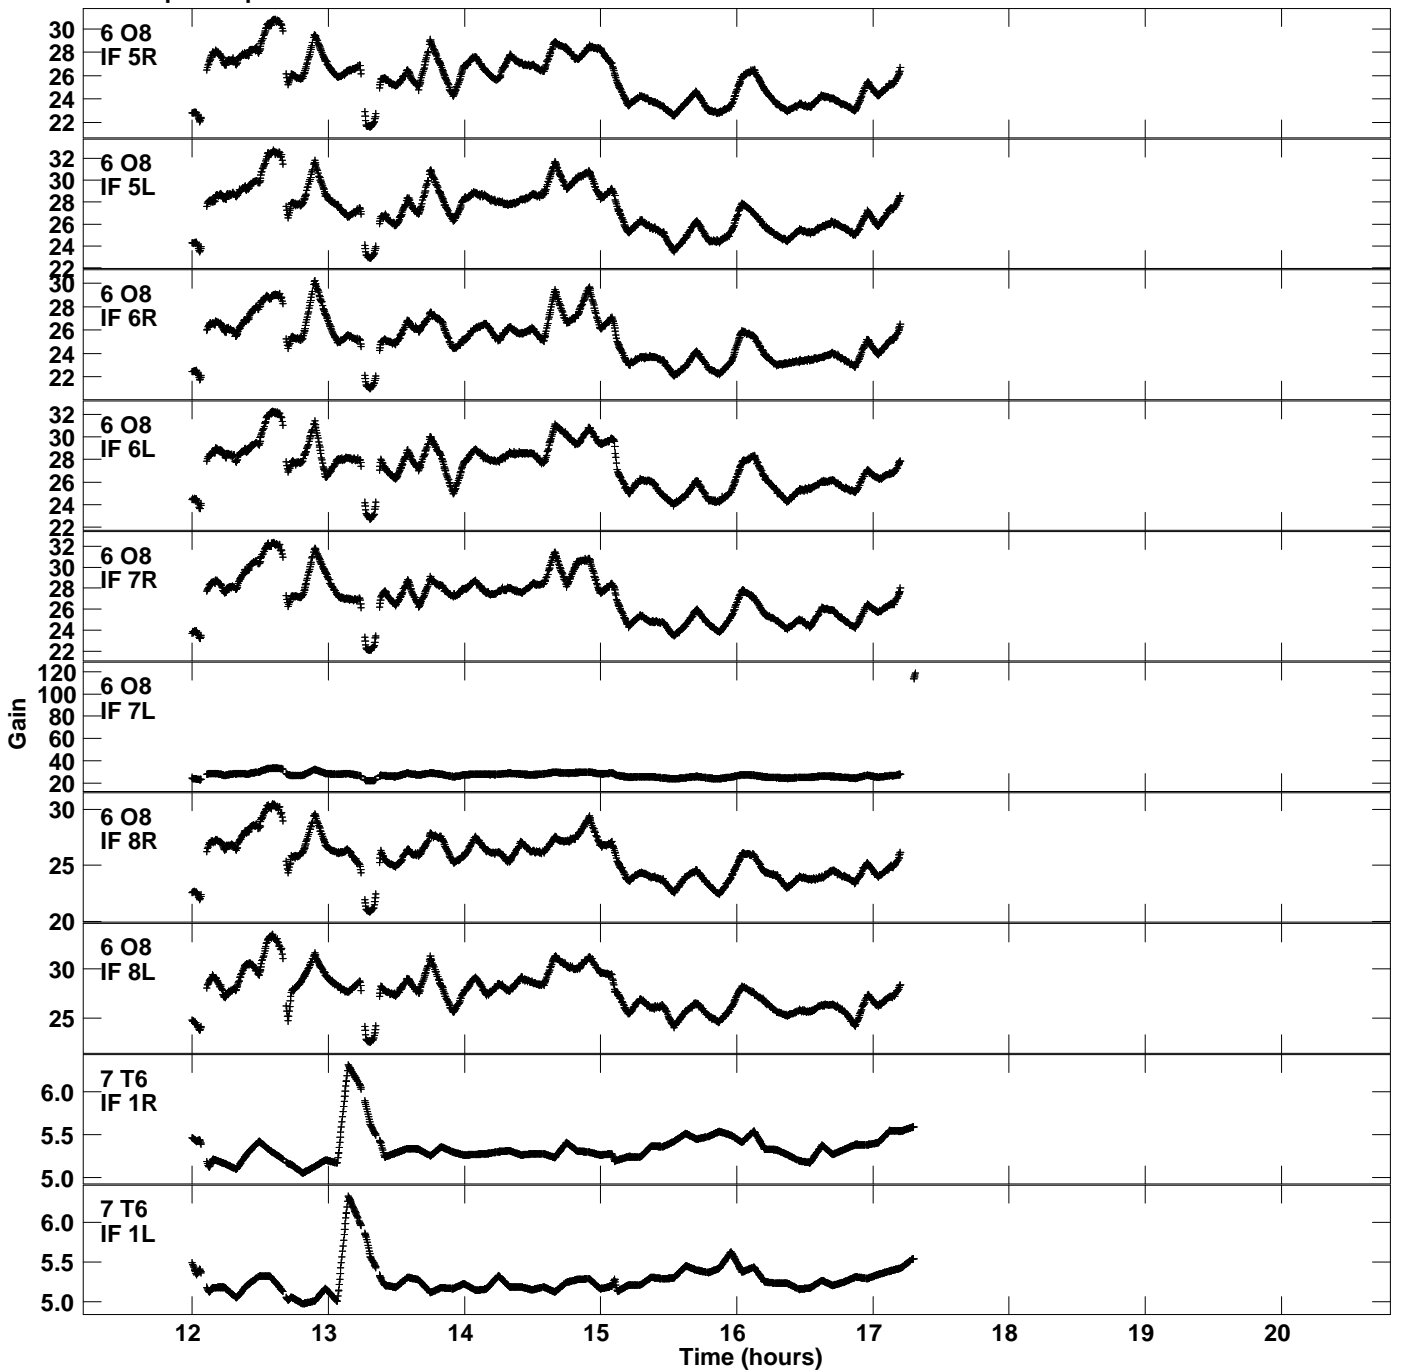

Plot file version 9 created 11-NOV-2022 17:34:34
Gain amp vs UTC time for EG111A.TMP.1
CL 5 Rpol & Lpol IF 1 - 8