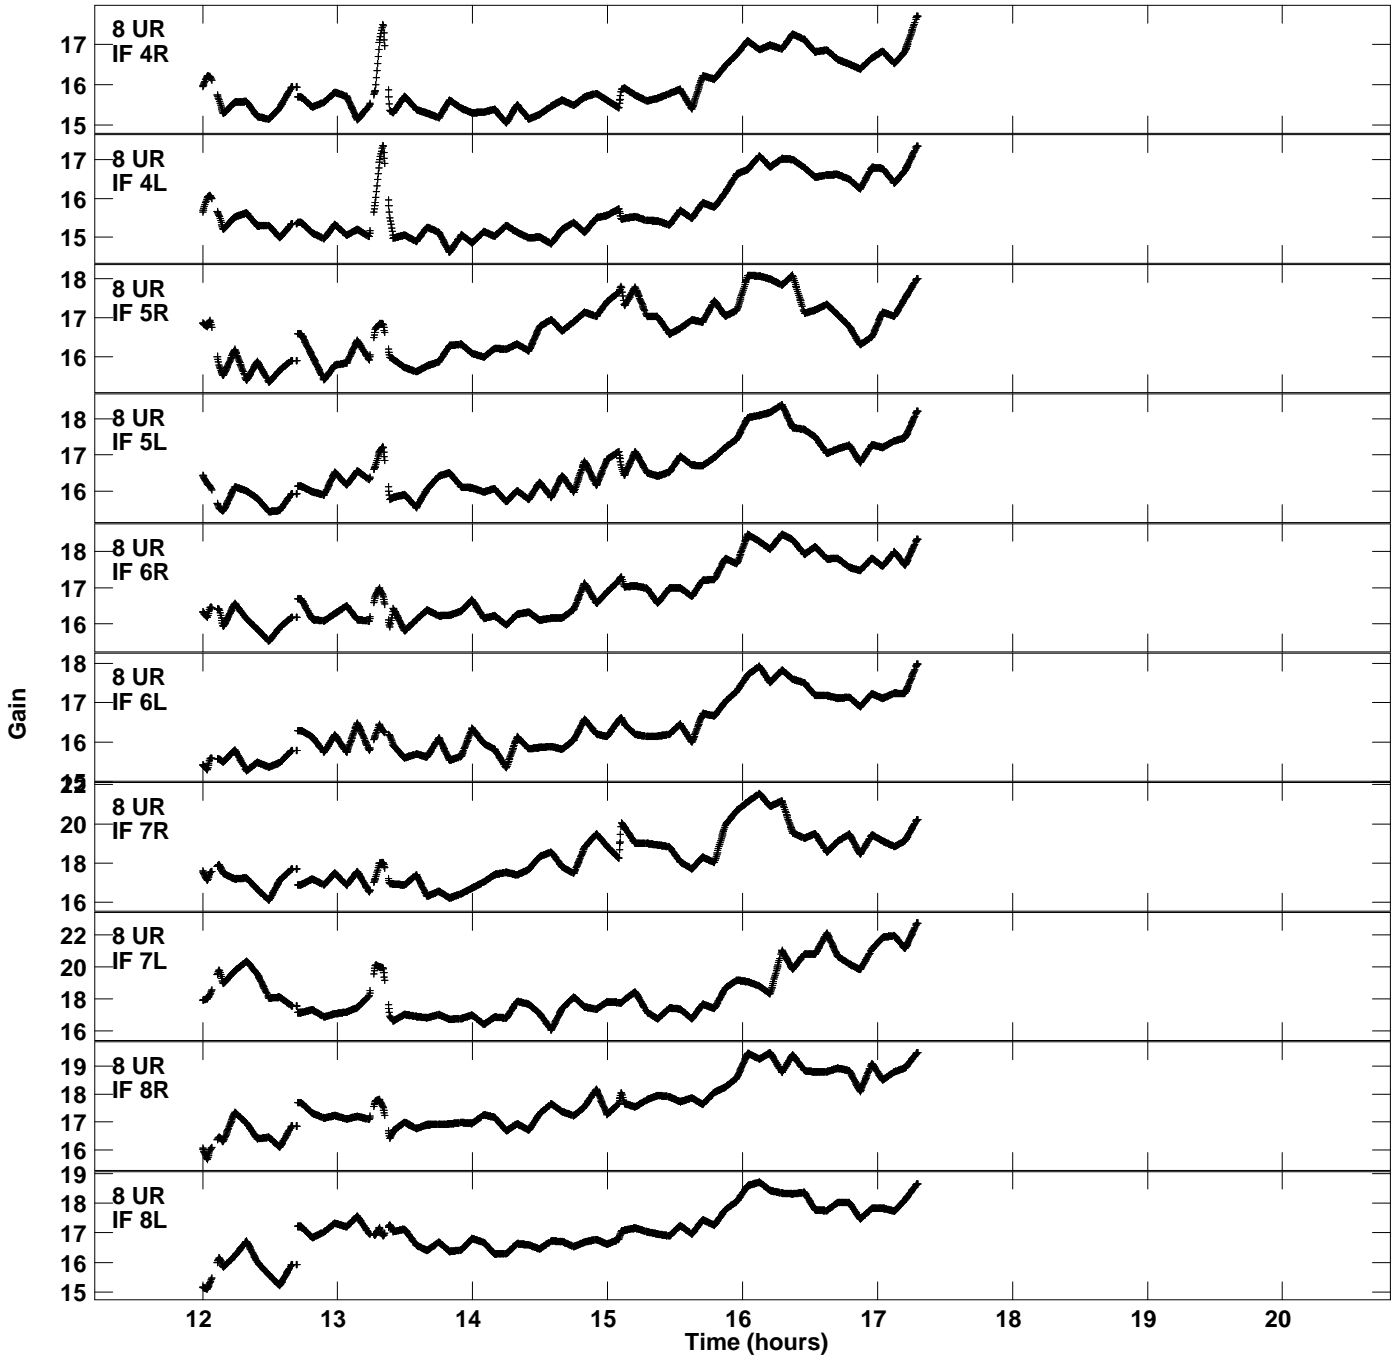

Plot file version 12 created 11-NOV-2022 17:34:34
Gain amp vs UTC time for EG111A.TMP.1
CL 5 Rpol & Lpol IF 1 - 8