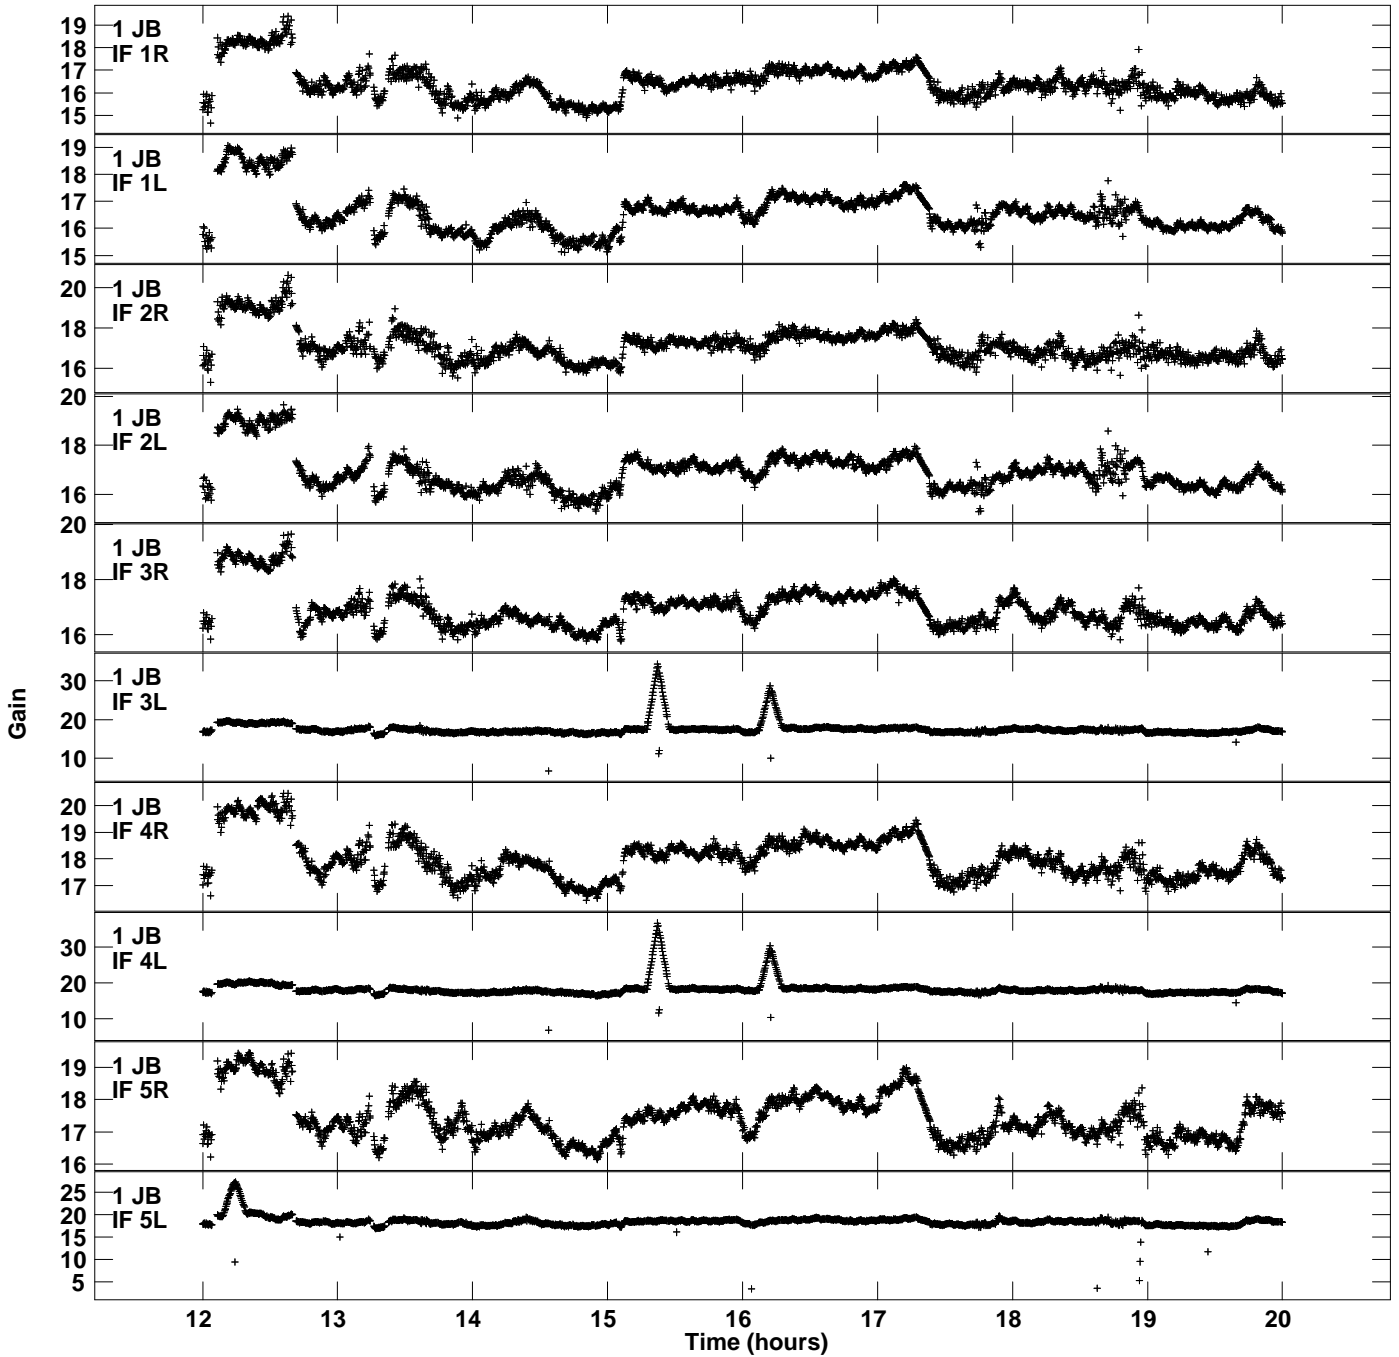

Plot file version 1 created 11-NOV-2022 17:34:34
Gain amp vs UTC time for EG111A.TMP.1
CL 5 Rpol & Lpol IF 1 - 8

Plot file version 2 created 11-NOV-2022 17:34:34
Gain amp vs UTC time for EG111A.TMP.1
CL 5 Rpol & Lpol IF 1 - 8

Plot file version 3 created 11-NOV-2022 17:34:34
Gain amp vs UTC time for EG111A.TMP.1
CL 5 Rpol & Lpol IF 1 - 8

Plot file version 4 created 11-NOV-2022 17:34:34
Gain amp vs UTC time for EG111A.TMP.1
CL 5 Rpol & Lpol IF 1 - 8