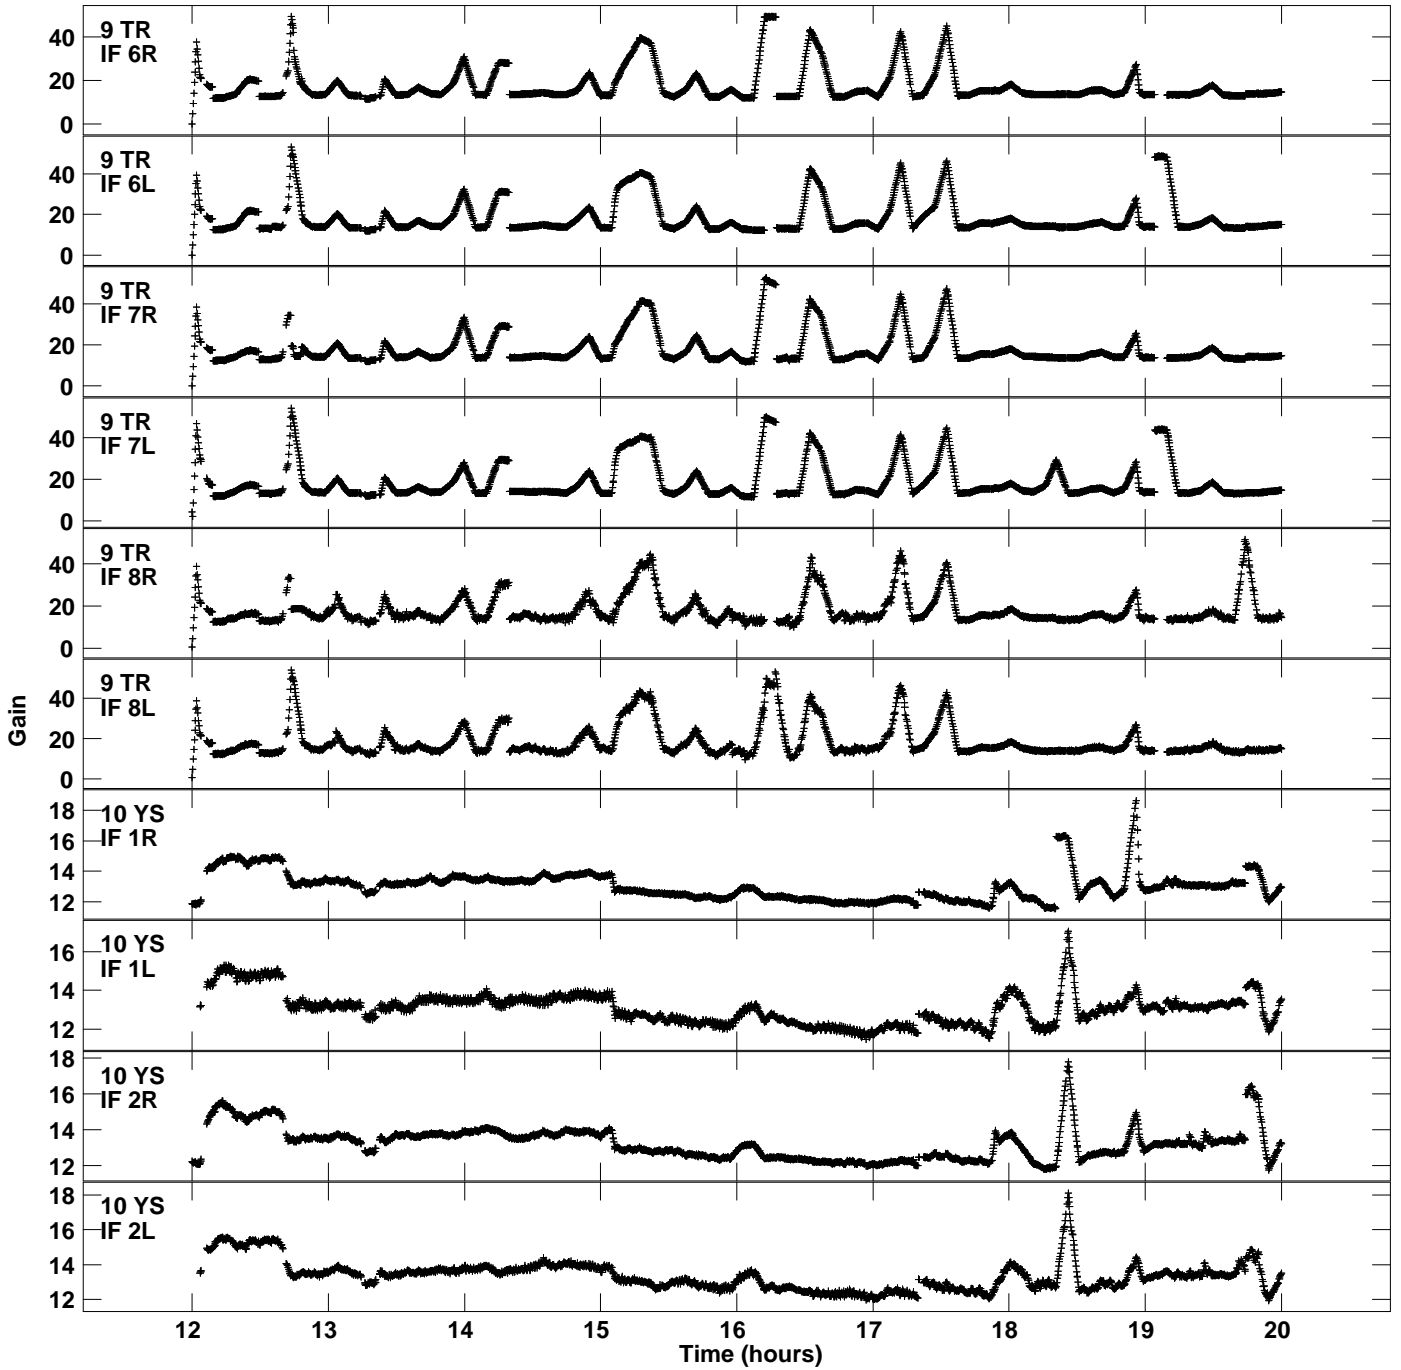

Plot file version 14 created 11-NOV-2022 17:34:34
Gain amp vs UTC time for EG111A.TMP.1
CL 5 Rpol & Lpol IF 1 - 8