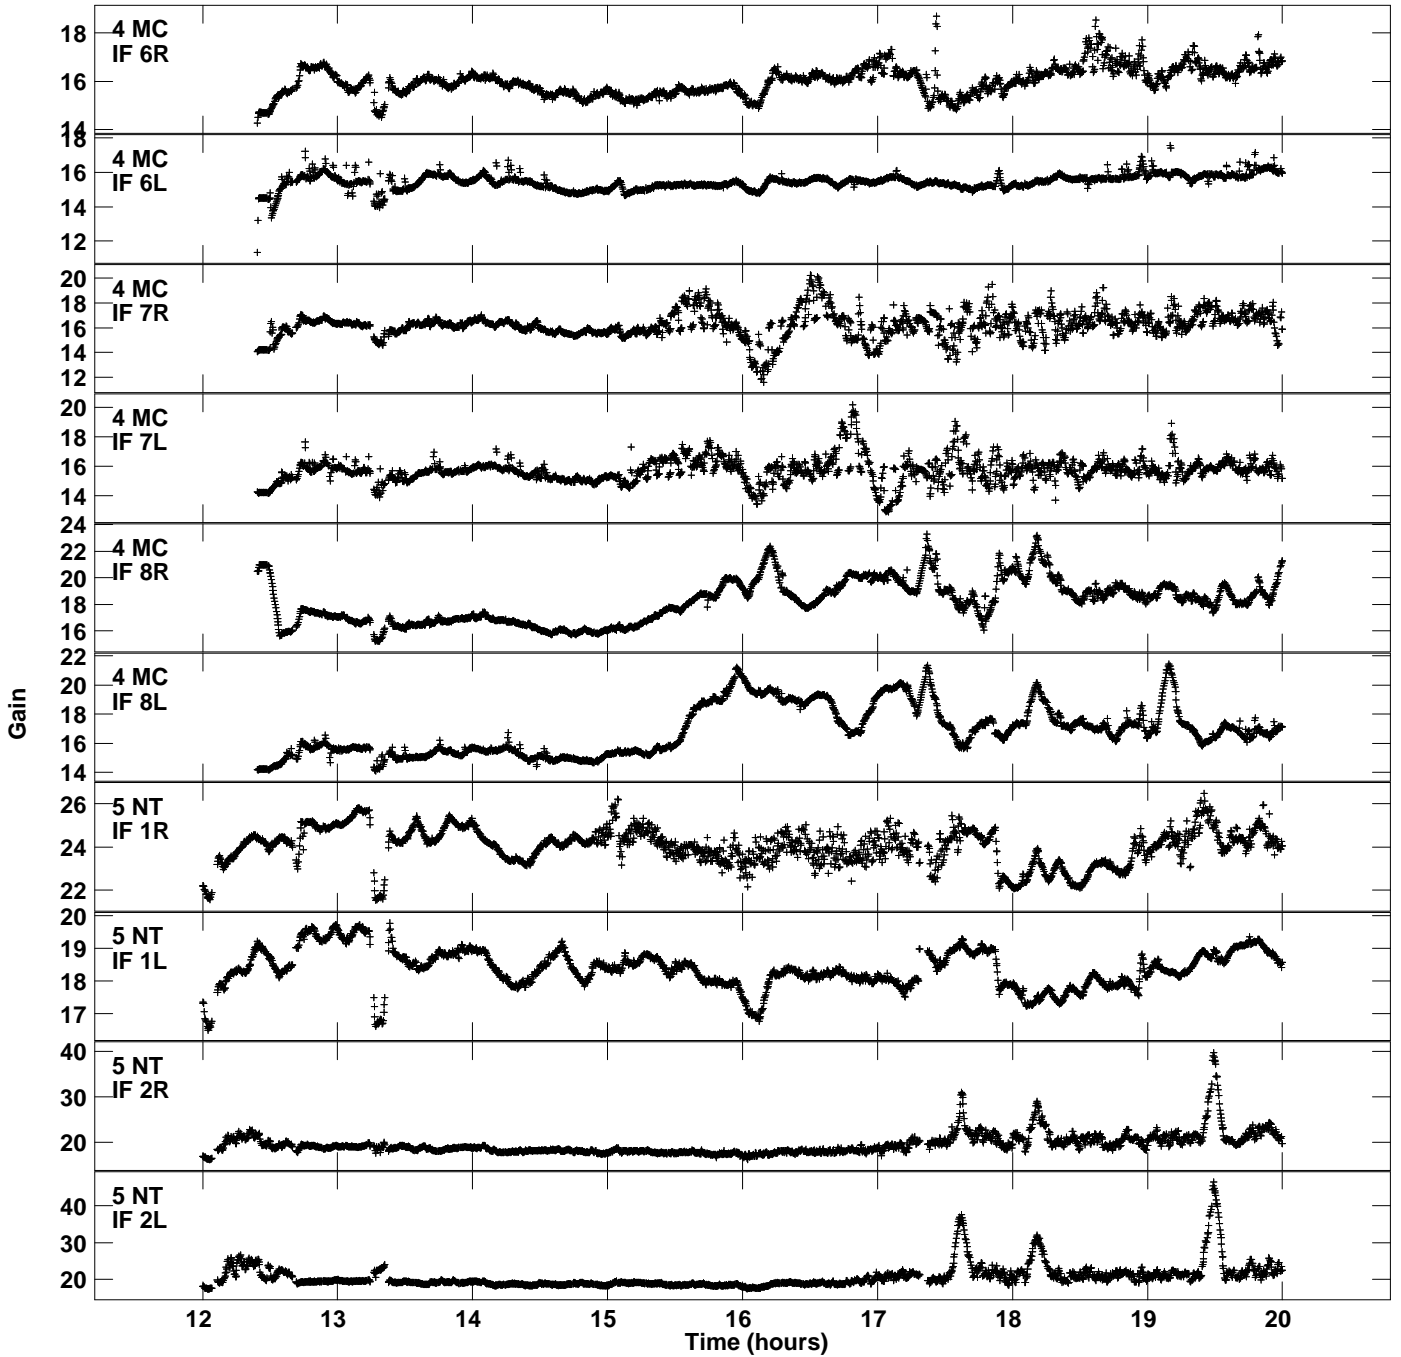

Plot file version 6 created 11-NOV-2022 17:34:34
Gain amp vs UTC time for EG111A.TMP.1
CL 5 Rpol & Lpol IF 1 - 8