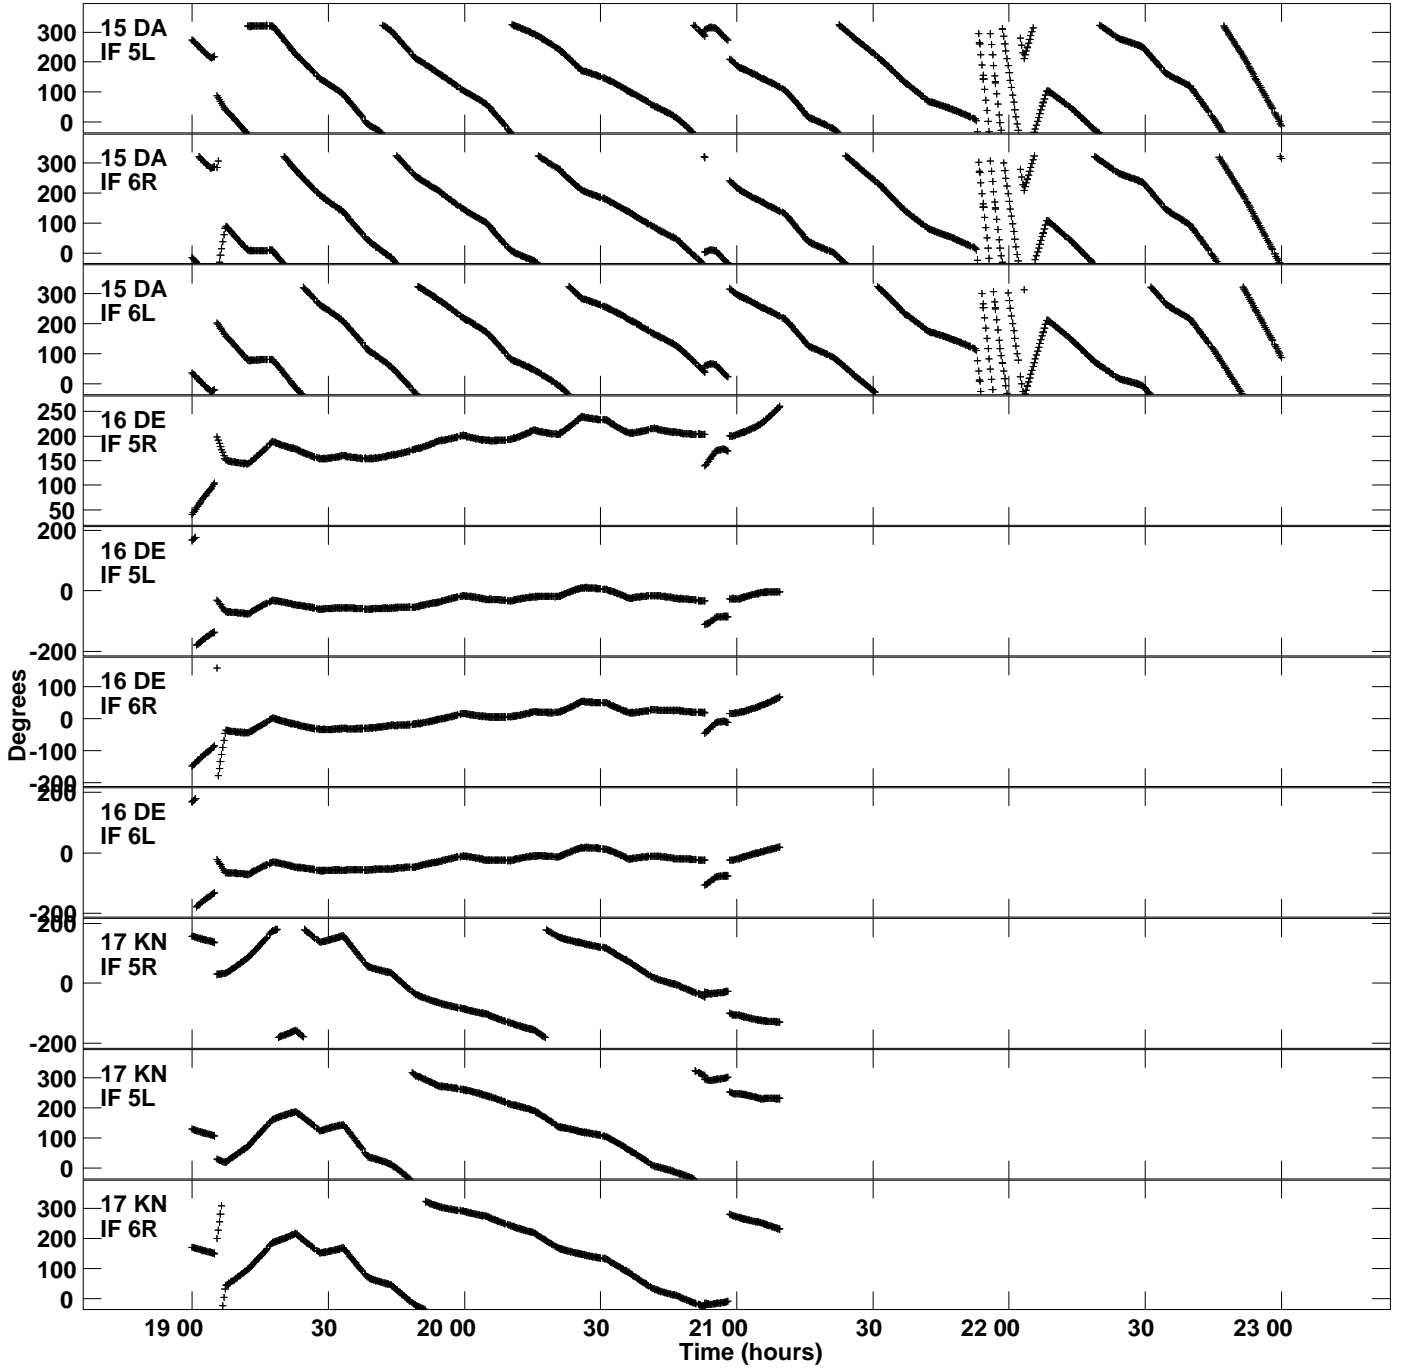

Plot file version 17 created 17-NOV-2022 14:01:33
Gain phs vs UTC time for EG111D.UVDATA.1
CL 4 Rpol & Lpol IF 1 - 8