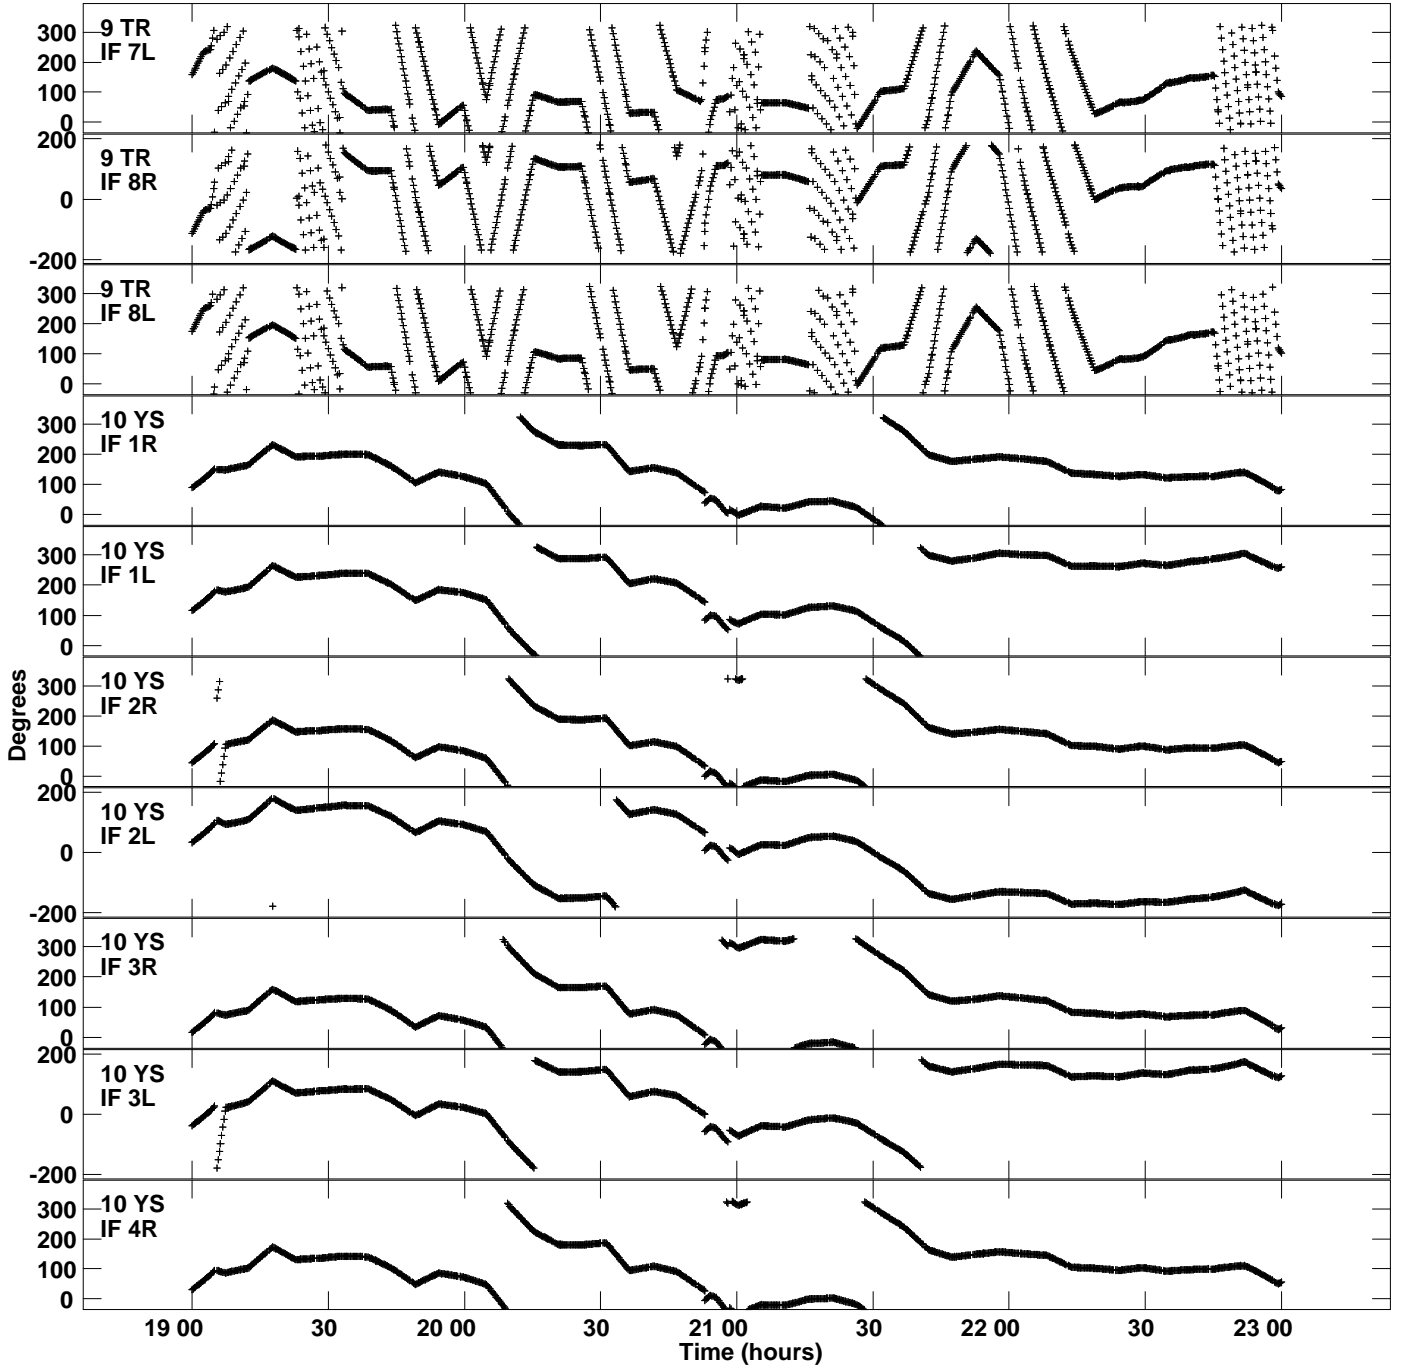

Plot file version 13 created 17-NOV-2022 14:01:33
Gain phs vs UTC time for EG111D.UVDATA.1
CL 4 Rpol & Lpol IF 1 - 8