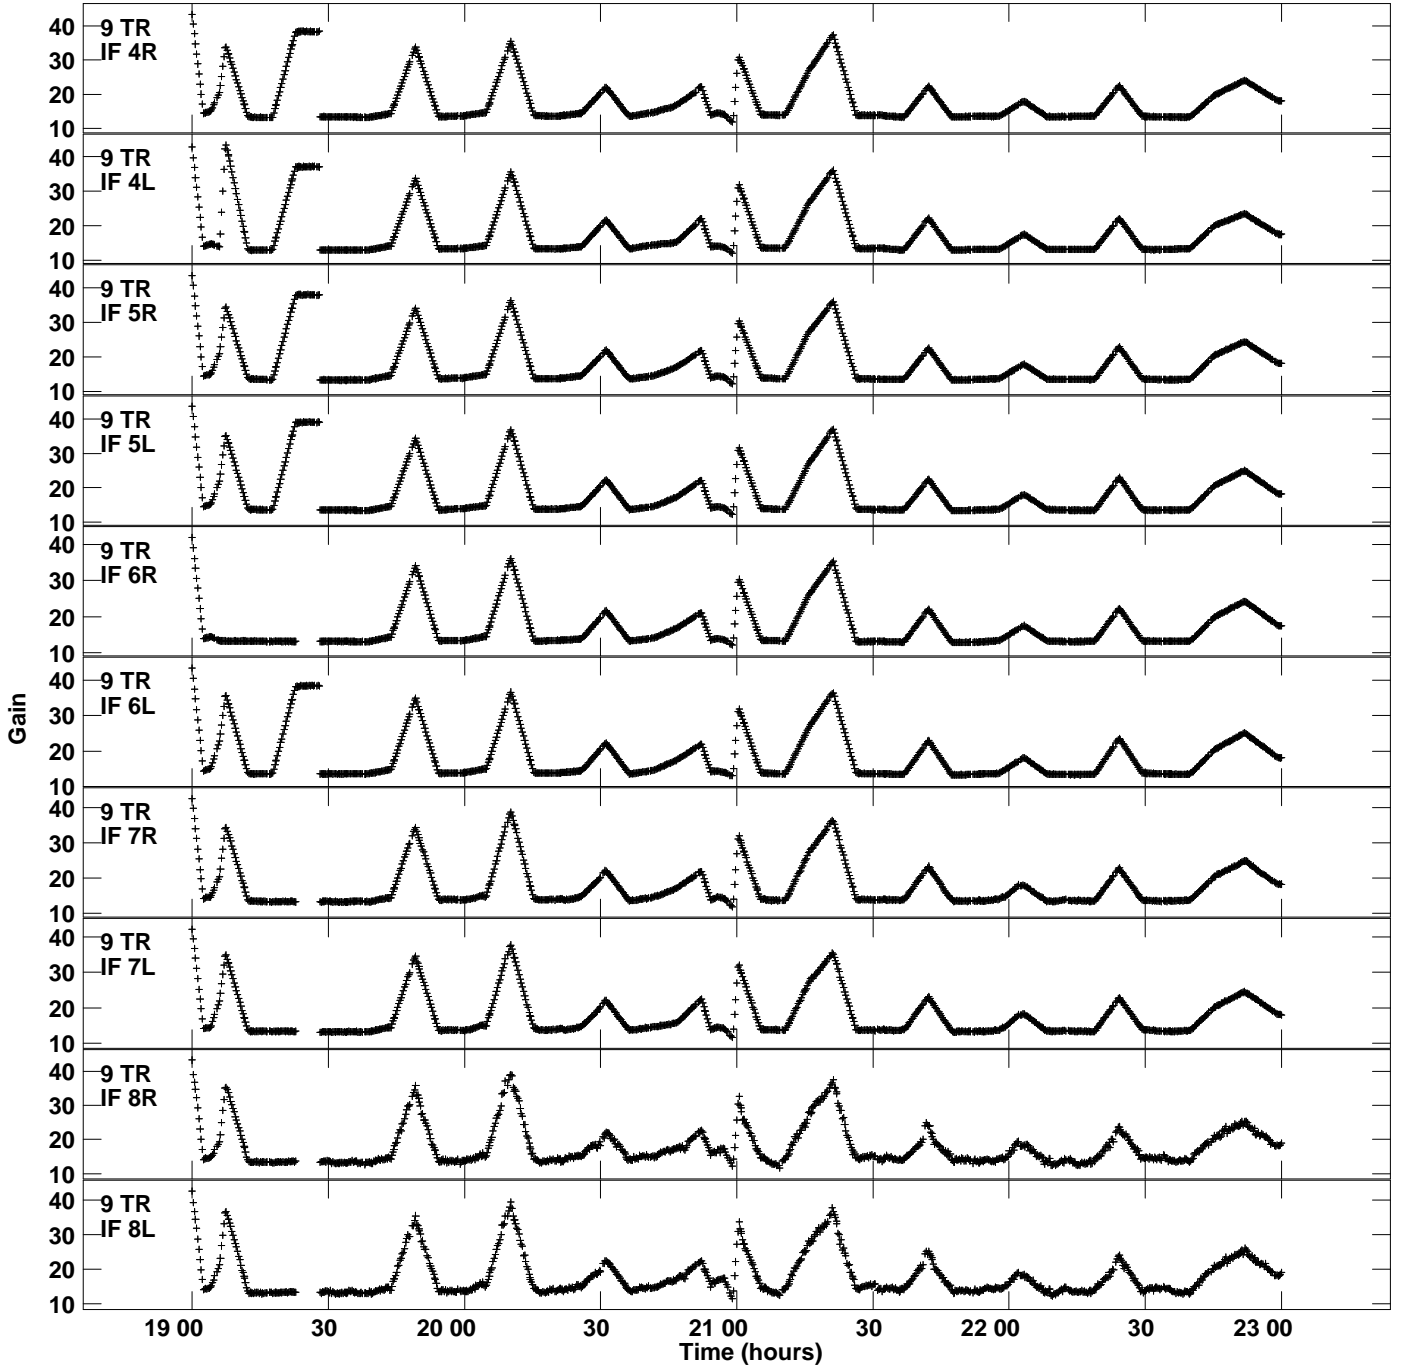

Plot file version 12 created 17-NOV-2022 14:07:52
Gain amp vs UTC time for EG111D.TMP.1
CL 5 Rpol & Lpol IF 1 - 8