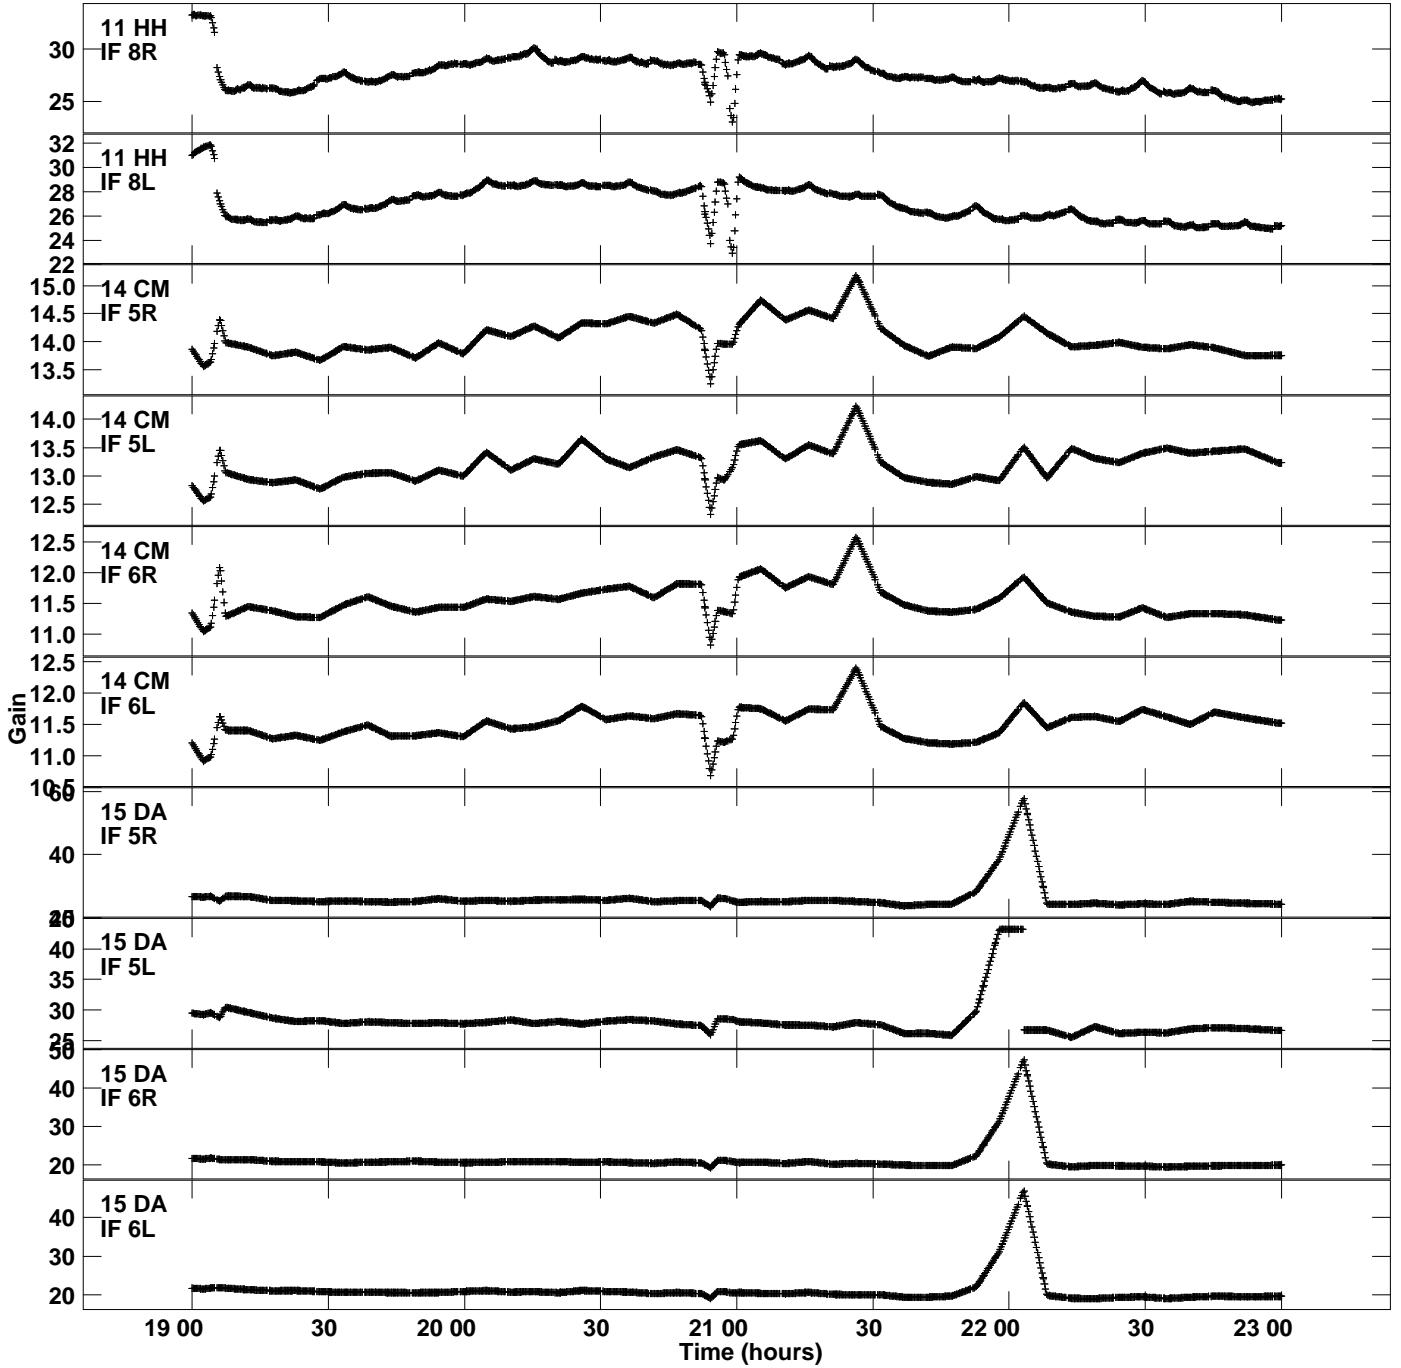

Plot file version 13 created 17-NOV-2022 14:07:52
Gain amp vs UTC time for EG111D.TMP.1
CL 5 Rpol & Lpol IF 1 - 8

Plot file version 14 created 17-NOV-2022 14:07:52
Gain amp vs UTC time for EG111D.TMP.1
CL 5 Rpol & Lpol IF 1 - 8

Plot file version 15 created 17-NOV-2022 14:07:52
Gain amp vs UTC time for EG111D.TMP.1
CL 5 Rpol & Lpol IF 1 - 8

Plot file version 16 created 17-NOV-2022 14:07:52
Gain amp vs UTC time for EG111D.TMP.1
CL 5 Rpol & Lpol IF 1 - 8