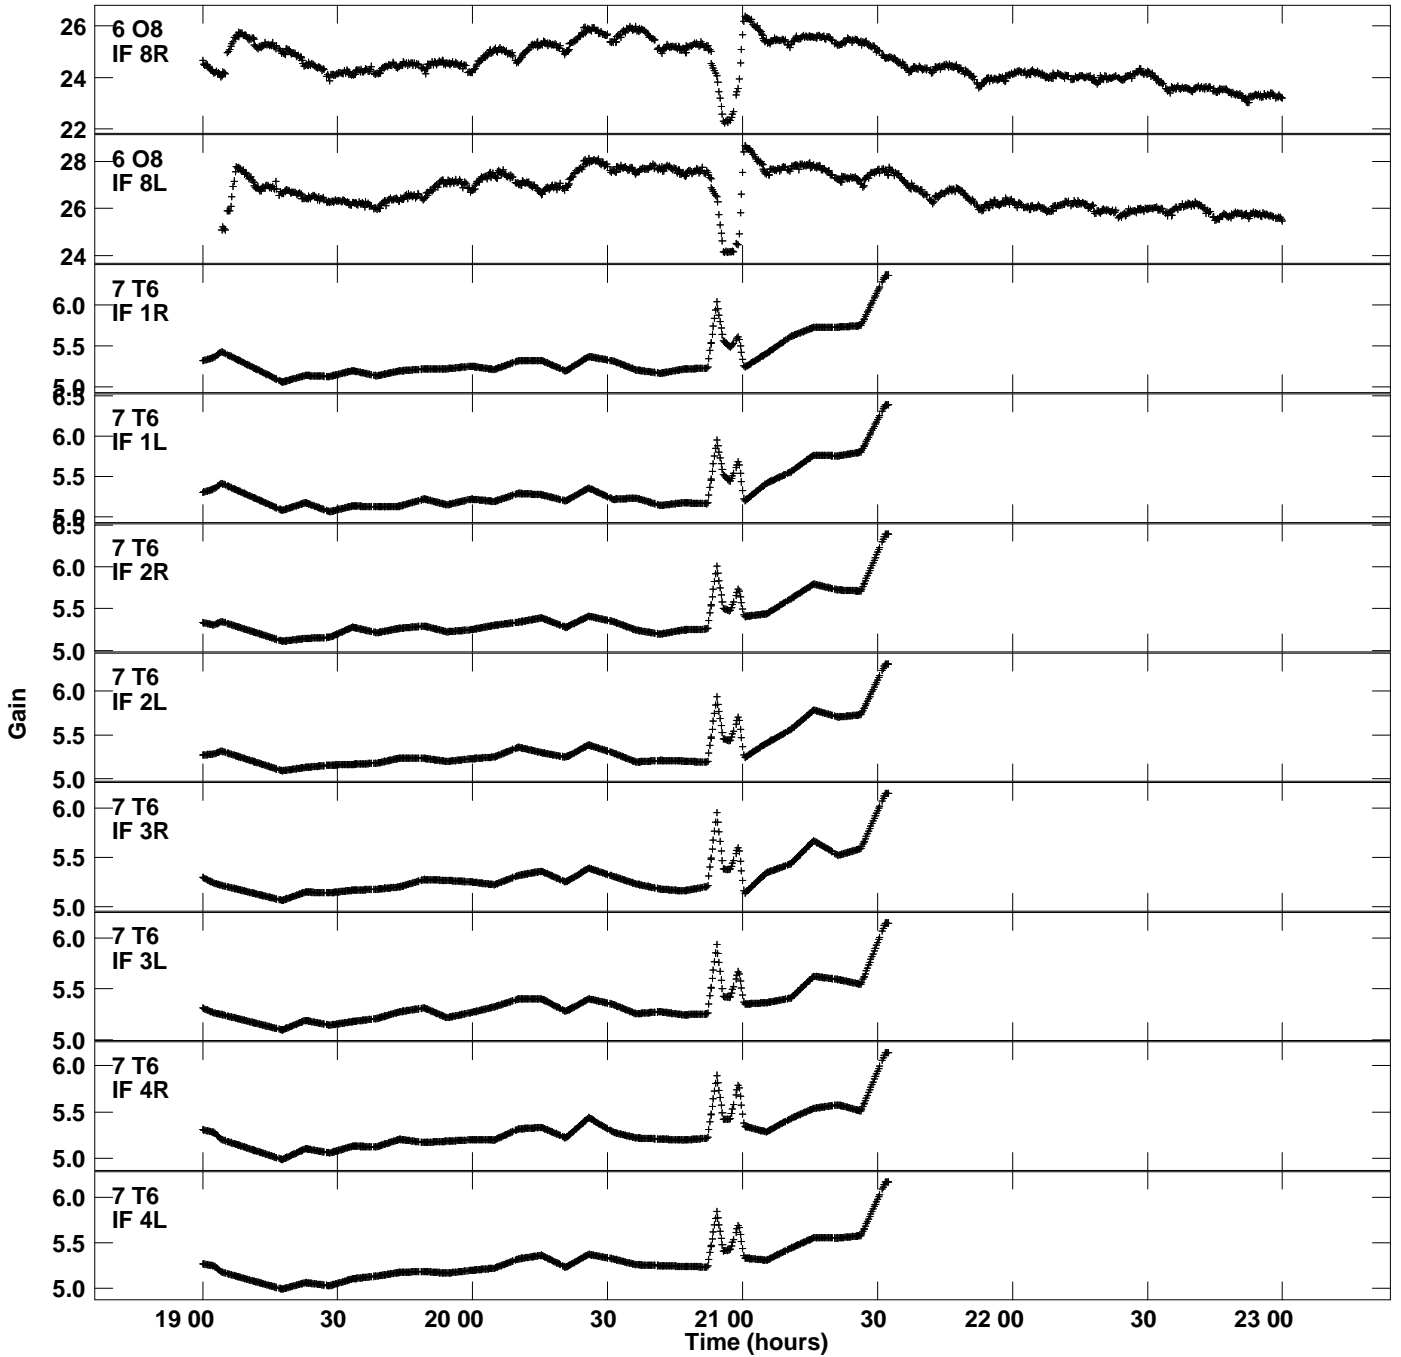

Plot file version 5 created 17-NOV-2022 14:07:52
Gain amp vs UTC time for EG111D.TMP.1
CL 5 Rpol & Lpol IF 1 - 8

Plot file version 6 created 17-NOV-2022 14:07:52
Gain amp vs UTC time for EG111D.TMP.1
CL 5 Rpol & Lpol IF 1 - 8

Plot file version 7 created 17-NOV-2022 14:07:52
Gain amp vs UTC time for EG111D.TMP.1
CL 5 Rpol & Lpol IF 1 - 8

Plot file version 8 created 17-NOV-2022 14:07:52
Gain amp vs UTC time for EG111D.TMP.1
CL 5 Rpol & Lpol IF 1 - 8

Plot file version 9 created 17-NOV-2022 14:07:52
Gain amp vs UTC time for EG111D.TMP.1
CL 5 Rpol & Lpol IF 1 - 8

Plot file version 10 created 17-NOV-2022 14:07:52
Gain amp vs UTC time for EG111D.TMP.1
CL 5 Rpol & Lpol IF 1 - 8