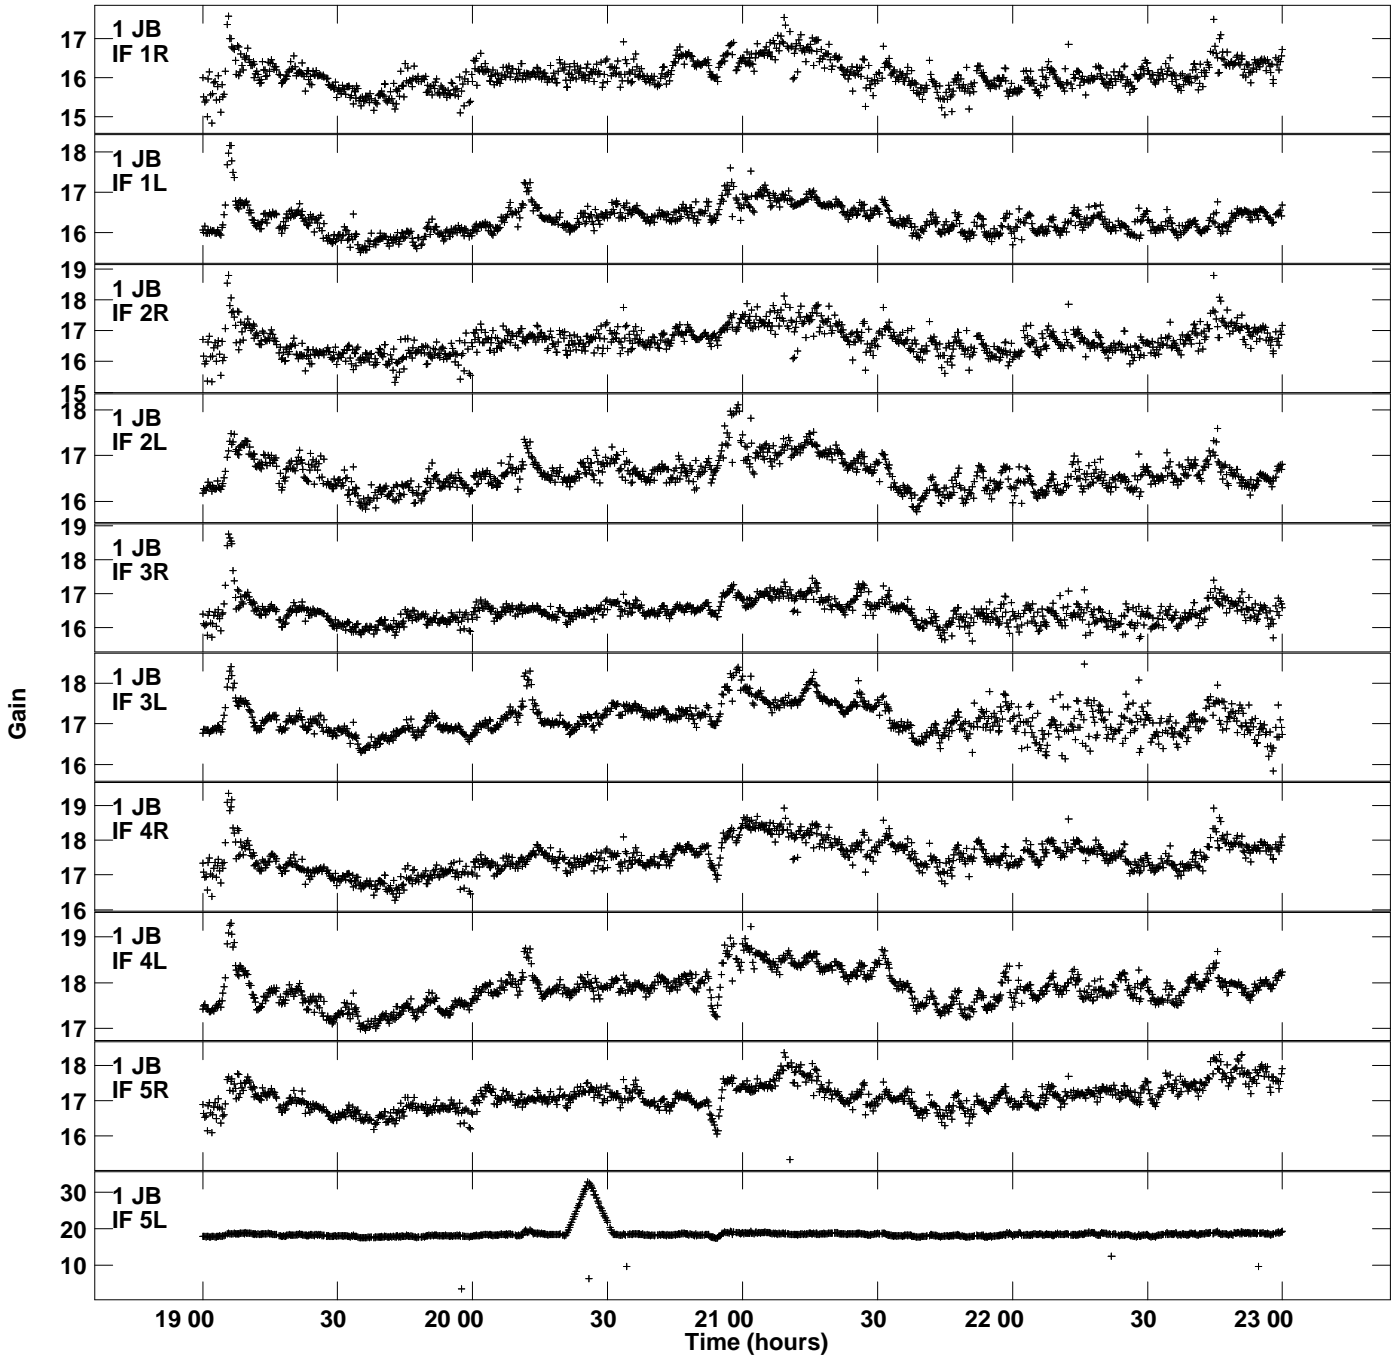

Plot file version 1 created 17-NOV-2022 14:07:51
Gain amp vs UTC time for EG111D.TMP.1
CL 5 Rpol & Lpol IF 1 - 8

Plot file version 2 created 17-NOV-2022 14:07:52
Gain amp vs UTC time for EG111D.TMP.1
CL 5 Rpol & Lpol IF 1 - 8

Plot file version 3 created 17-NOV-2022 14:07:52
Gain amp vs UTC time for EG111D.TMP.1
CL 5 Rpol & Lpol IF 1 - 8

Plot file version 4 created 17-NOV-2022 14:07:52
Gain amp vs UTC time for EG111D.TMP.1
CL 5 Rpol & Lpol IF 1 - 8