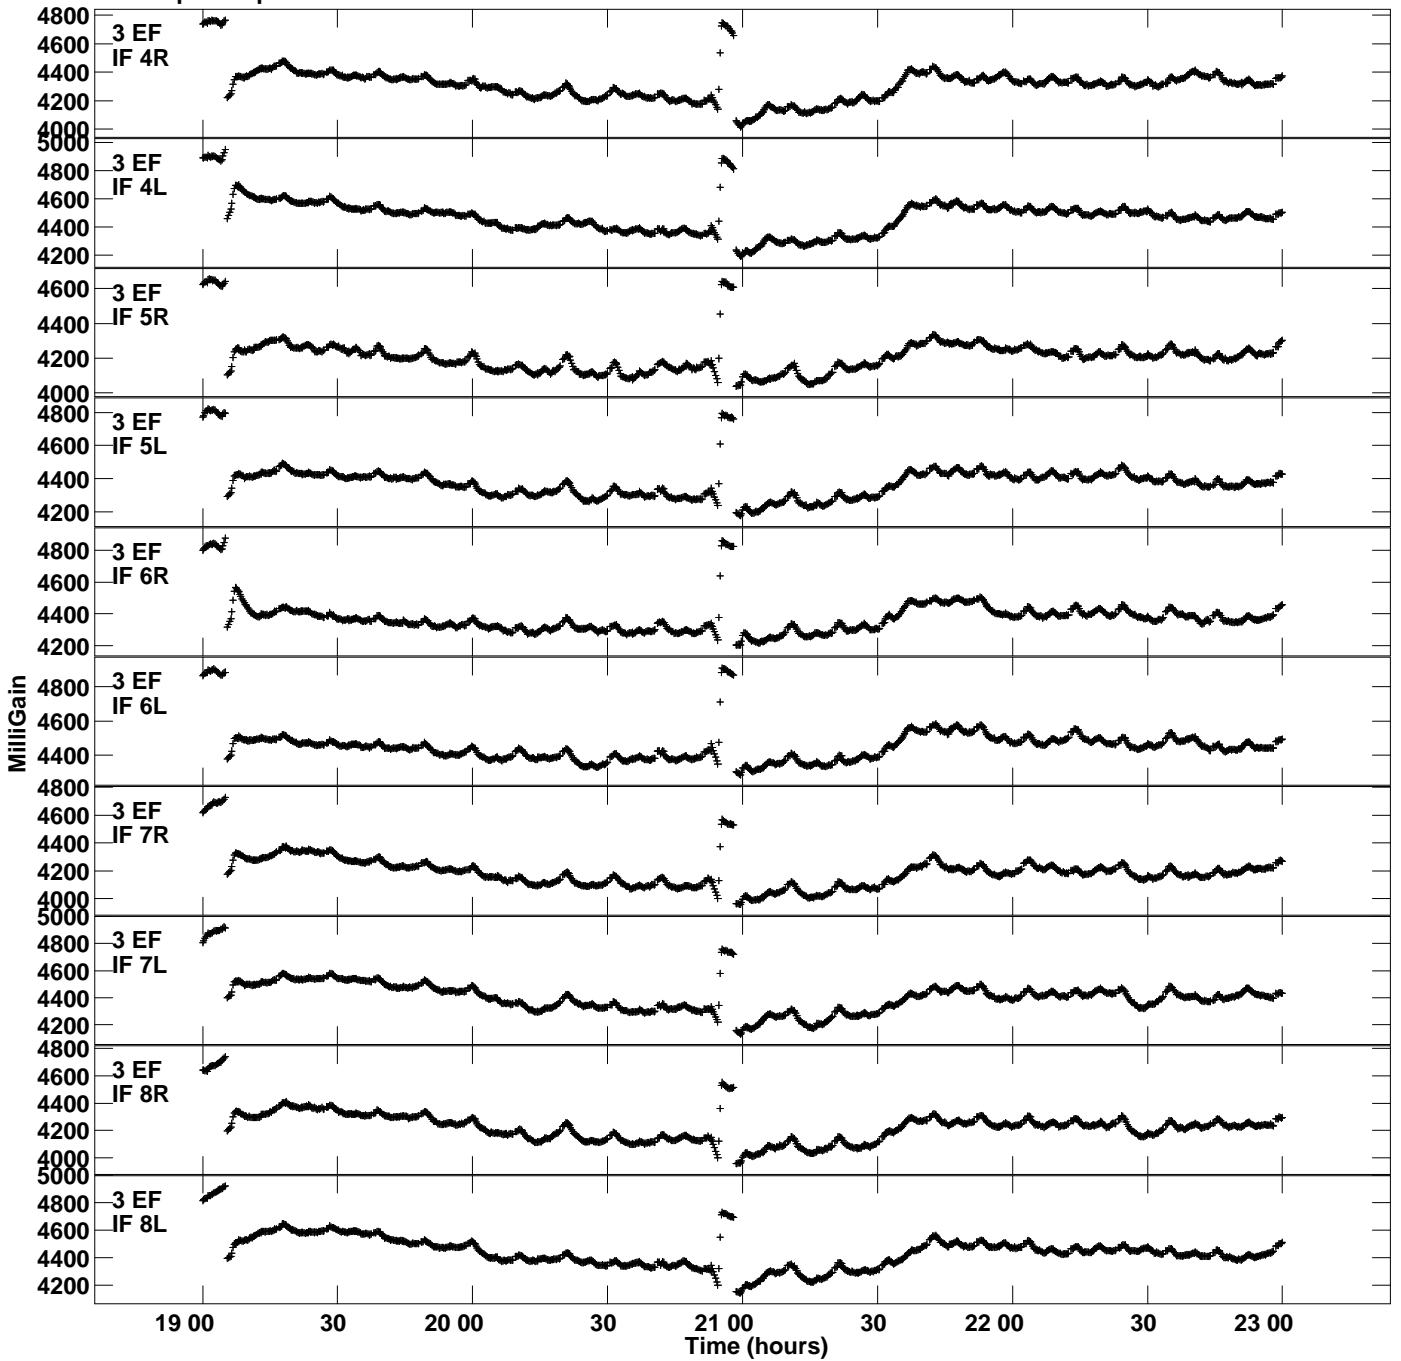

Plot file version 1 created 17-NOV-2022 14:07:51
Gain amp vs UTC time for EG111D.TMP.1
CL 5 Rpol & Lpol IF 1 - 8

Plot file version 2 created 17-NOV-2022 14:07:52
Gain amp vs UTC time for EG111D.TMP.1
CL 5 Rpol & Lpol IF 1 - 8

Plot file version 3 created 17-NOV-2022 14:07:52
Gain amp vs UTC time for EG111D.TMP.1
CL 5 Rpol & Lpol IF 1 - 8

Plot file version 4 created 17-NOV-2022 14:07:52
Gain amp vs UTC time for EG111D.TMP.1
CL 5 Rpol & Lpol IF 1 - 8

Plot file version 5 created 17-NOV-2022 14:07:52
Gain amp vs UTC time for EG111D.TMP.1
CL 5 Rpol & Lpol IF 1 - 8

Plot file version 6 created 17-NOV-2022 14:07:52
Gain amp vs UTC time for EG111D.TMP.1
CL 5 Rpol & Lpol IF 1 - 8

Plot file version 7 created 17-NOV-2022 14:07:52
Gain amp vs UTC time for EG111D.TMP.1
CL 5 Rpol & Lpol IF 1 - 8

Plot file version 8 created 17-NOV-2022 14:07:52
Gain amp vs UTC time for EG111D.TMP.1
CL 5 Rpol & Lpol IF 1 - 8