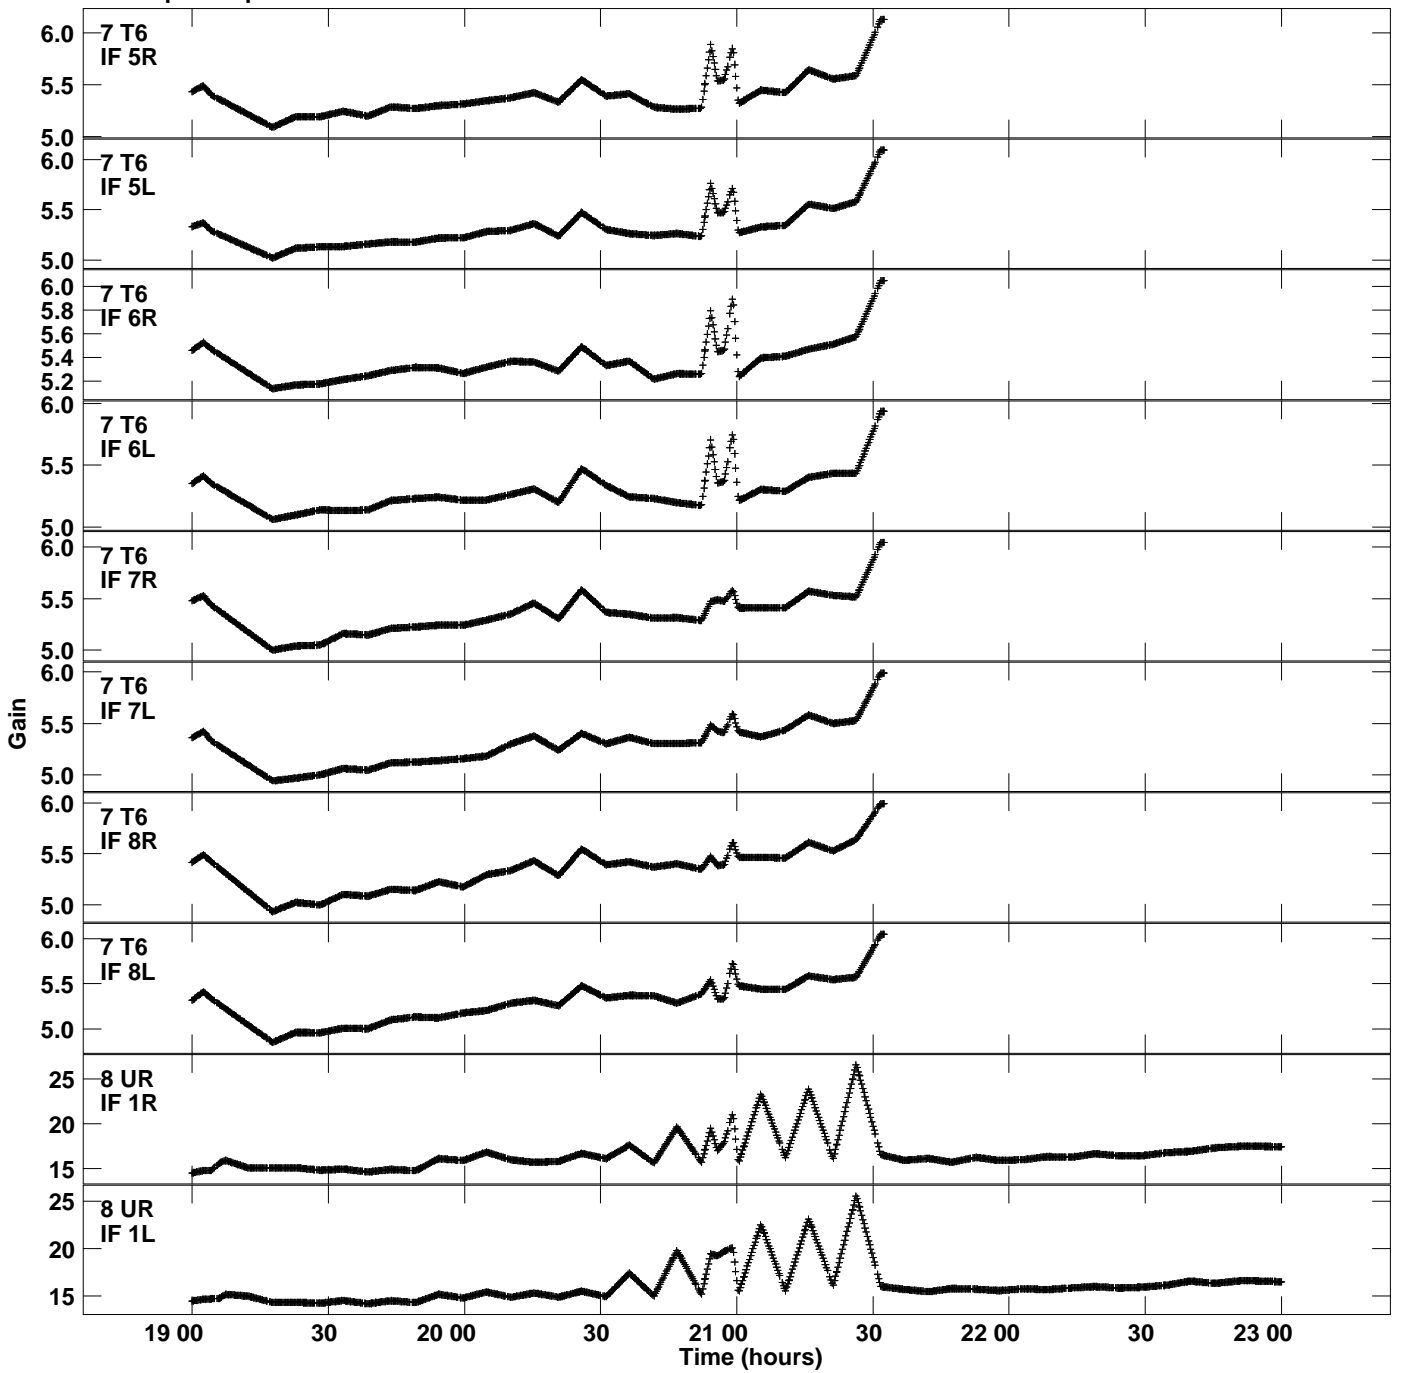

Plot file version 9 created 17-NOV-2022 14:07:52
Gain amp vs UTC time for EG111D.TMP.1
CL 5 Rpol & Lpol IF 1 - 8