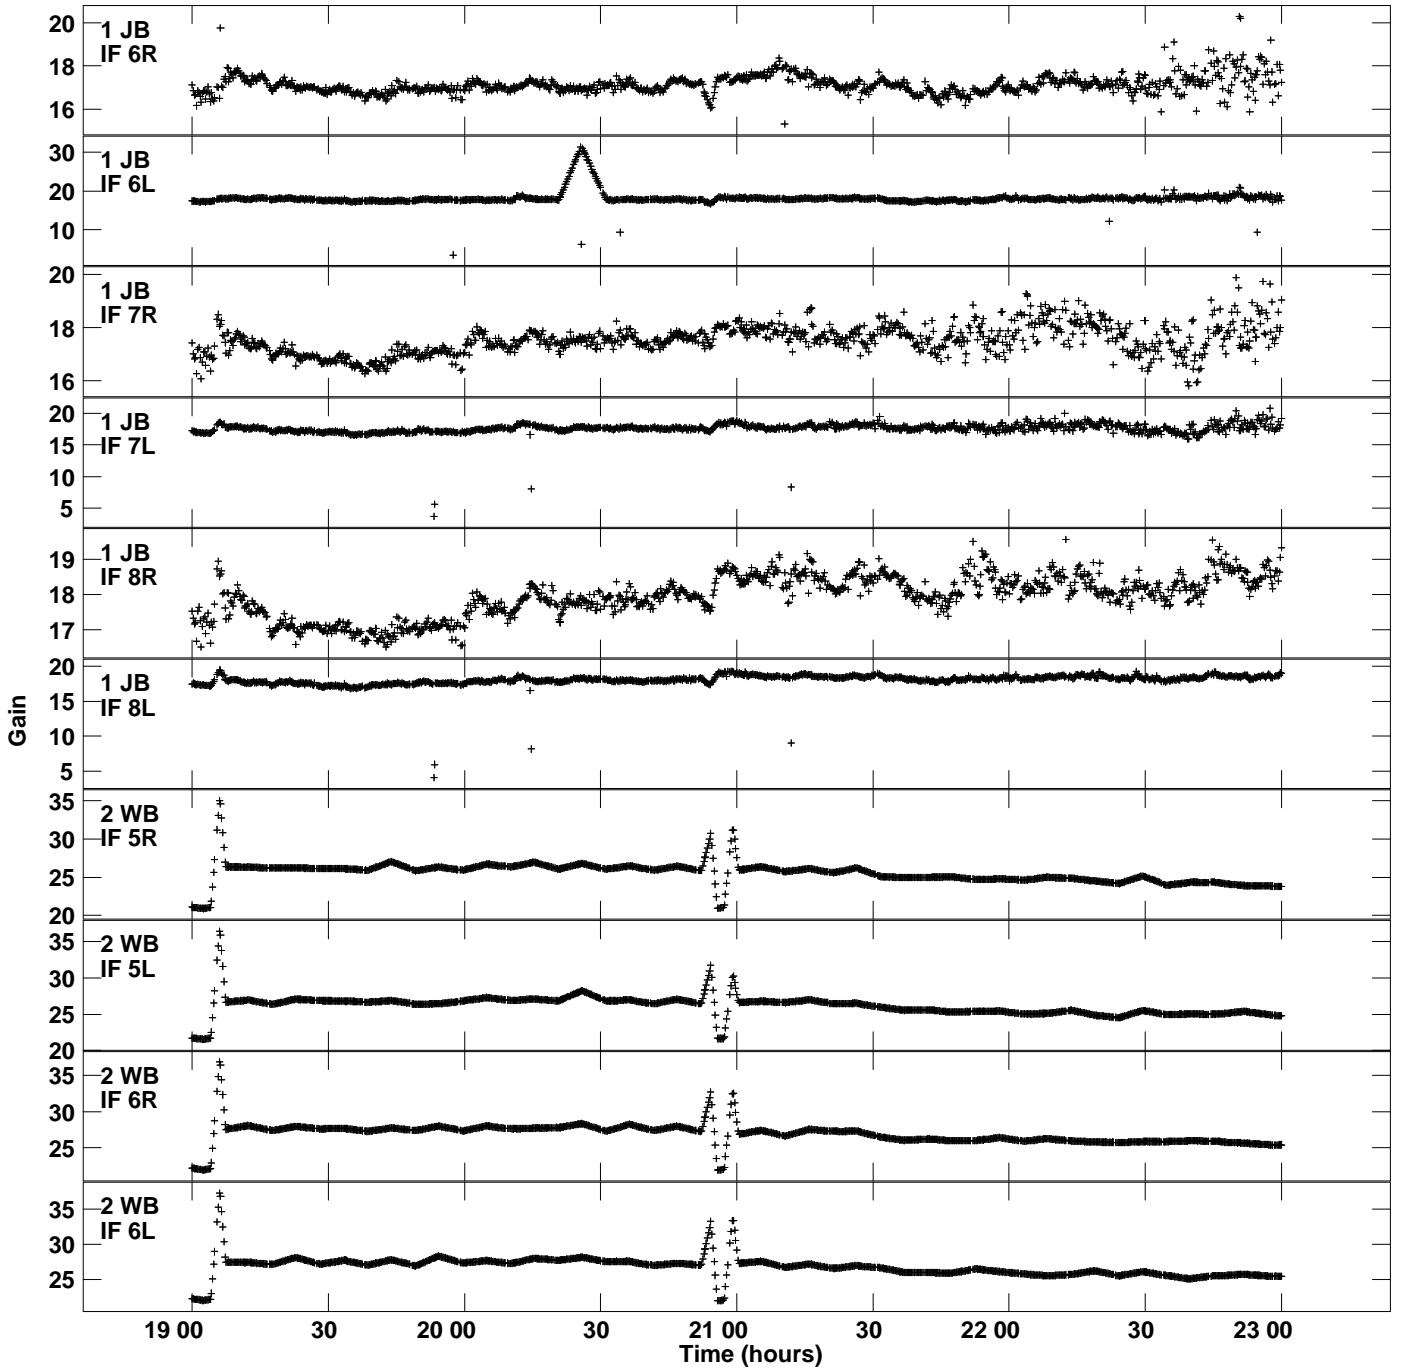

Plot file version 1 created 17-NOV-2022 14:07:51
Gain amp vs UTC time for EG111D.TMP.1
CL 5 Rpol & Lpol IF 1 - 8

Plot file version 2 created 17-NOV-2022 14:07:52
Gain amp vs UTC time for EG111D.TMP.1
CL 5 Rpol & Lpol IF 1 - 8

Plot file version 3 created 17-NOV-2022 14:07:52
Gain amp vs UTC time for EG111D.TMP.1
CL 5 Rpol & Lpol IF 1 - 8

Plot file version 4 created 17-NOV-2022 14:07:52
Gain amp vs UTC time for EG111D.TMP.1
CL 5 Rpol & Lpol IF 1 - 8

Plot file version 5 created 17-NOV-2022 14:07:52
Gain amp vs UTC time for EG111D.TMP.1
CL 5 Rpol & Lpol IF 1 - 8

Plot file version 6 created 17-NOV-2022 14:07:52
Gain amp vs UTC time for EG111D.TMP.1
CL 5 Rpol & Lpol IF 1 - 8

Plot file version 7 created 17-NOV-2022 14:07:52
Gain amp vs UTC time for EG111D.TMP.1
CL 5 Rpol & Lpol IF 1 - 8

Plot file version 8 created 17-NOV-2022 14:07:52
Gain amp vs UTC time for EG111D.TMP.1
CL 5 Rpol & Lpol IF 1 - 8