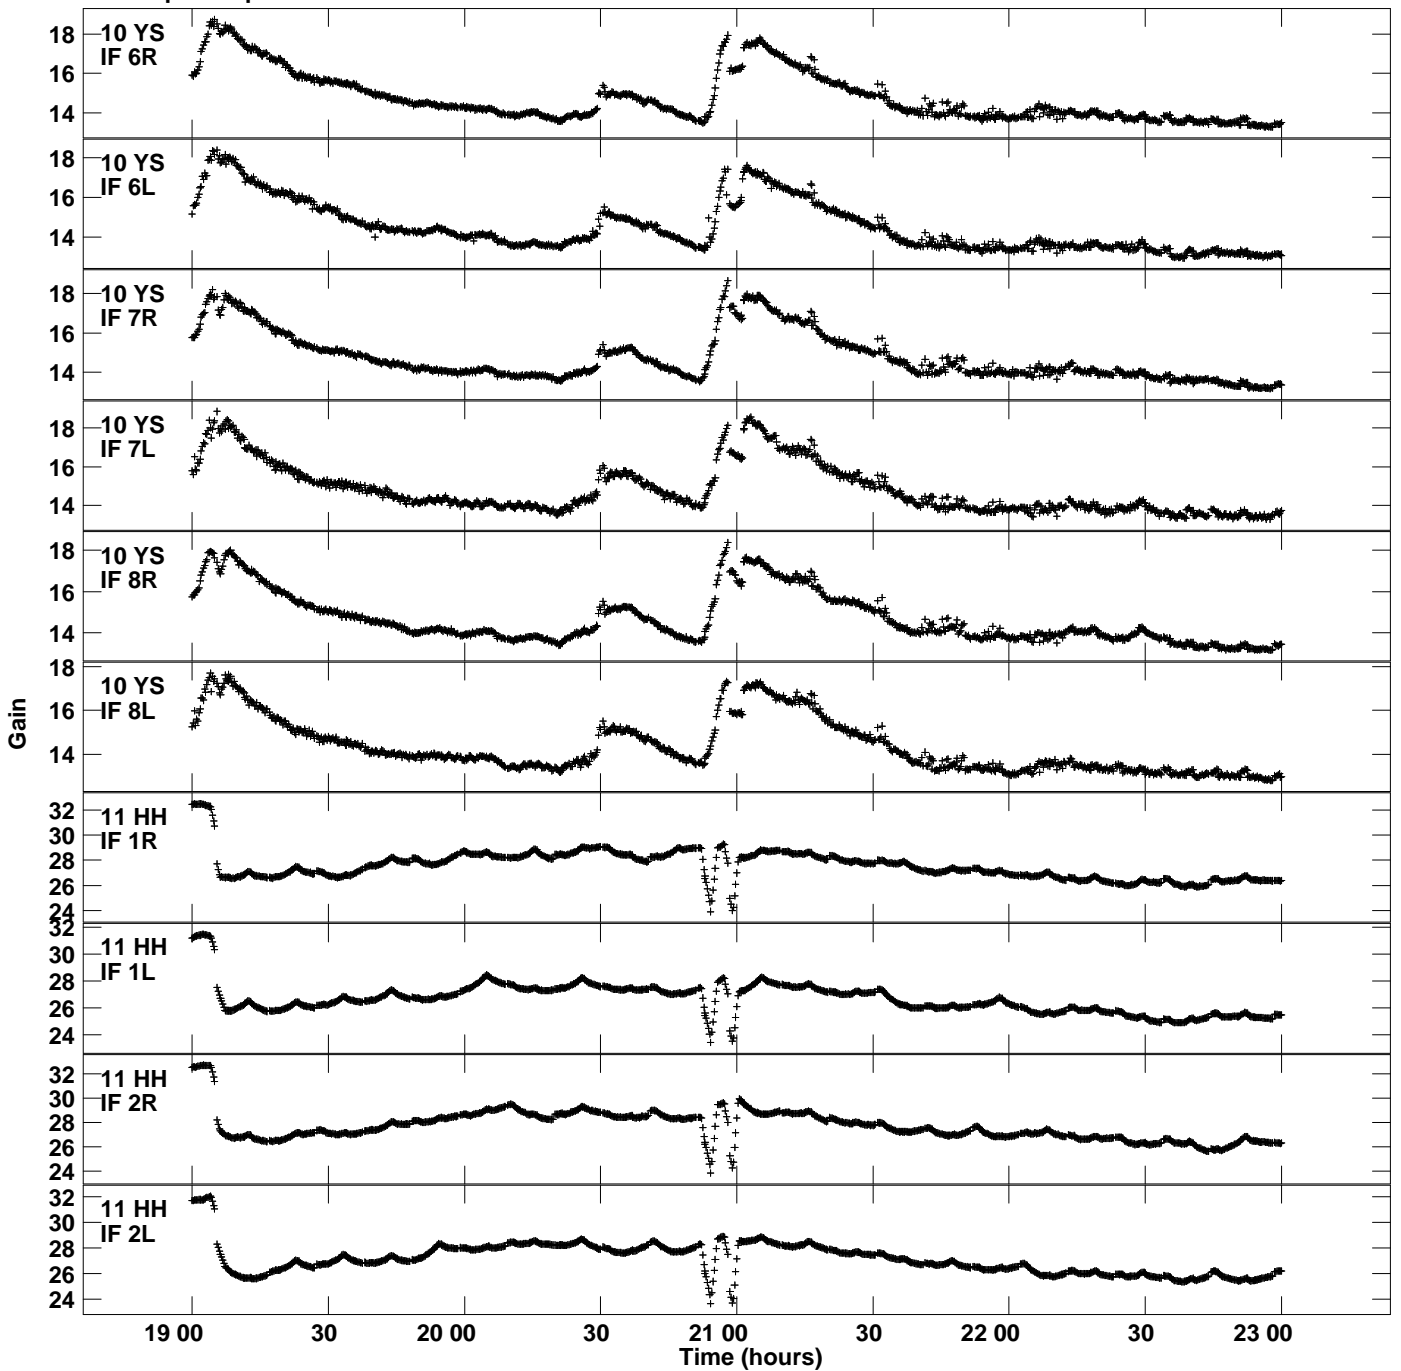

Plot file version 14 created 17-NOV-2022 14:07:52
Gain amp vs UTC time for EG111D.TMP.1
CL 5 Rpol & Lpol IF 1 - 8