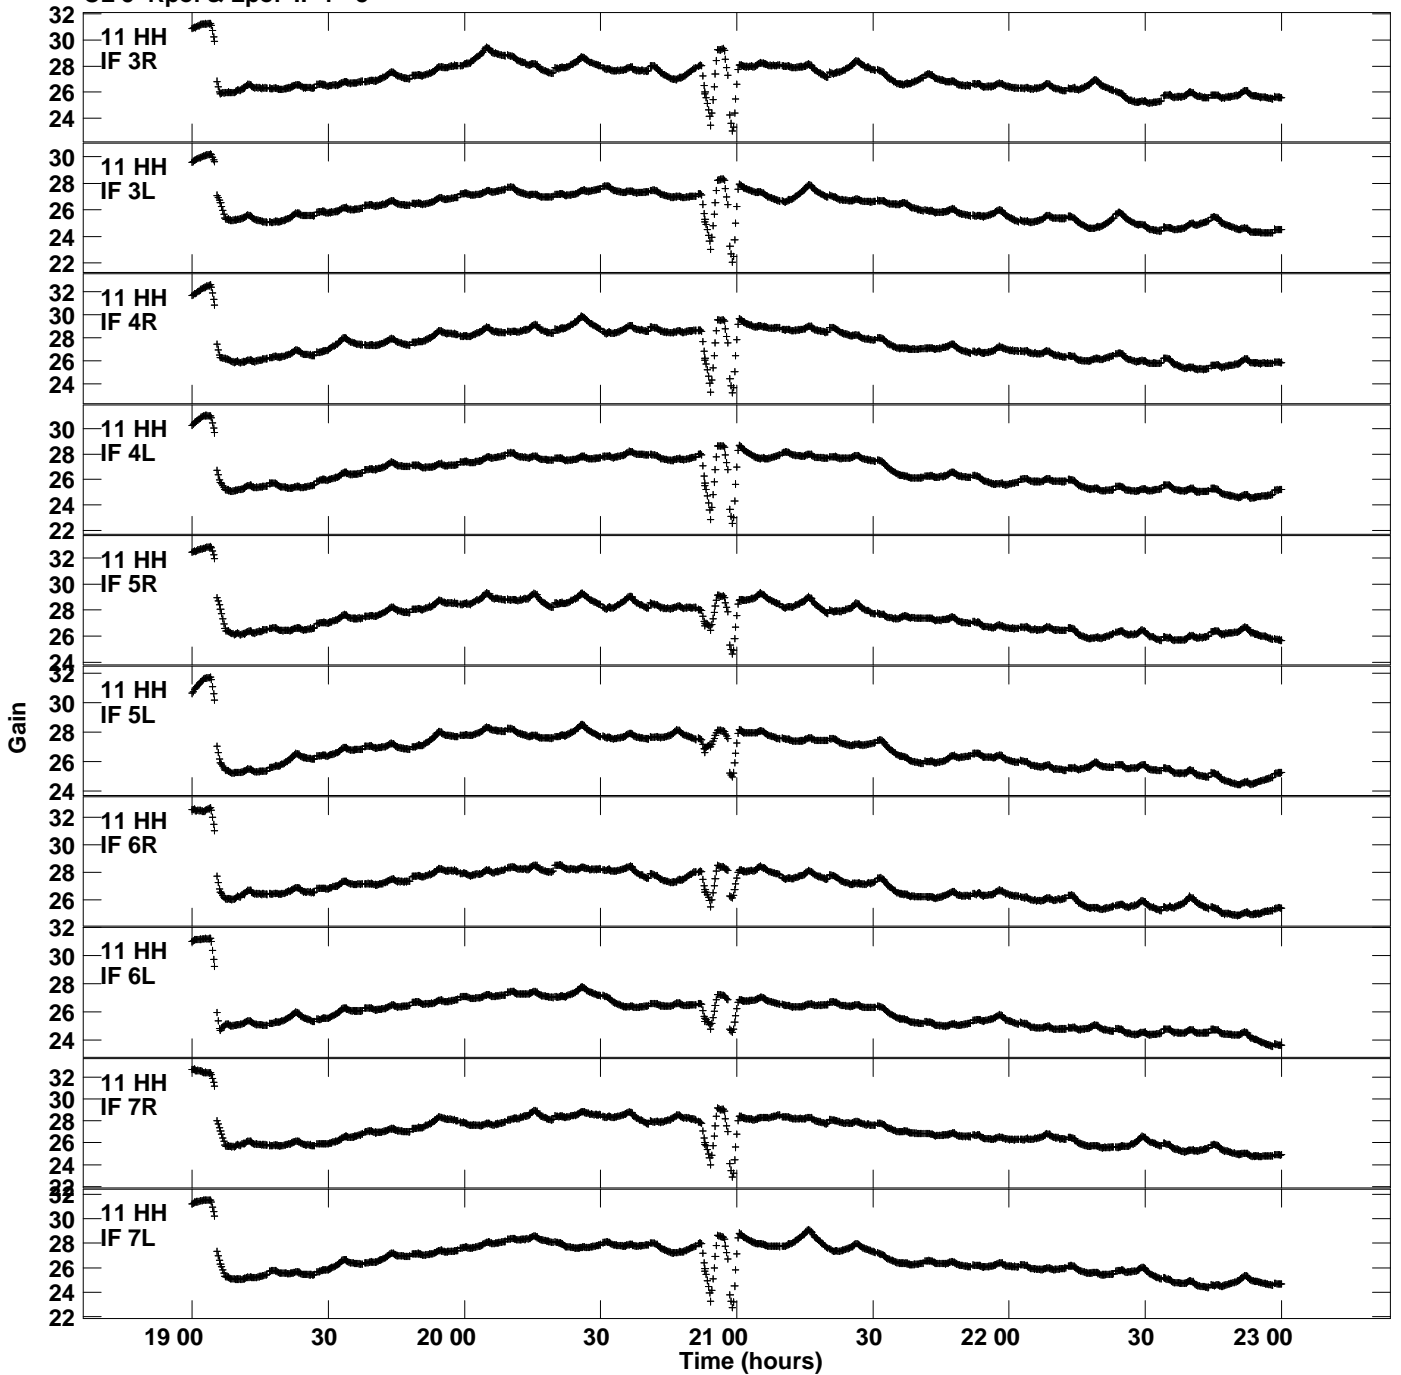

Plot file version 15 created 17-NOV-2022 14:07:52
Gain amp vs UTC time for EG111D.TMP.1
CL 5 Rpol & Lpol IF 1 - 8