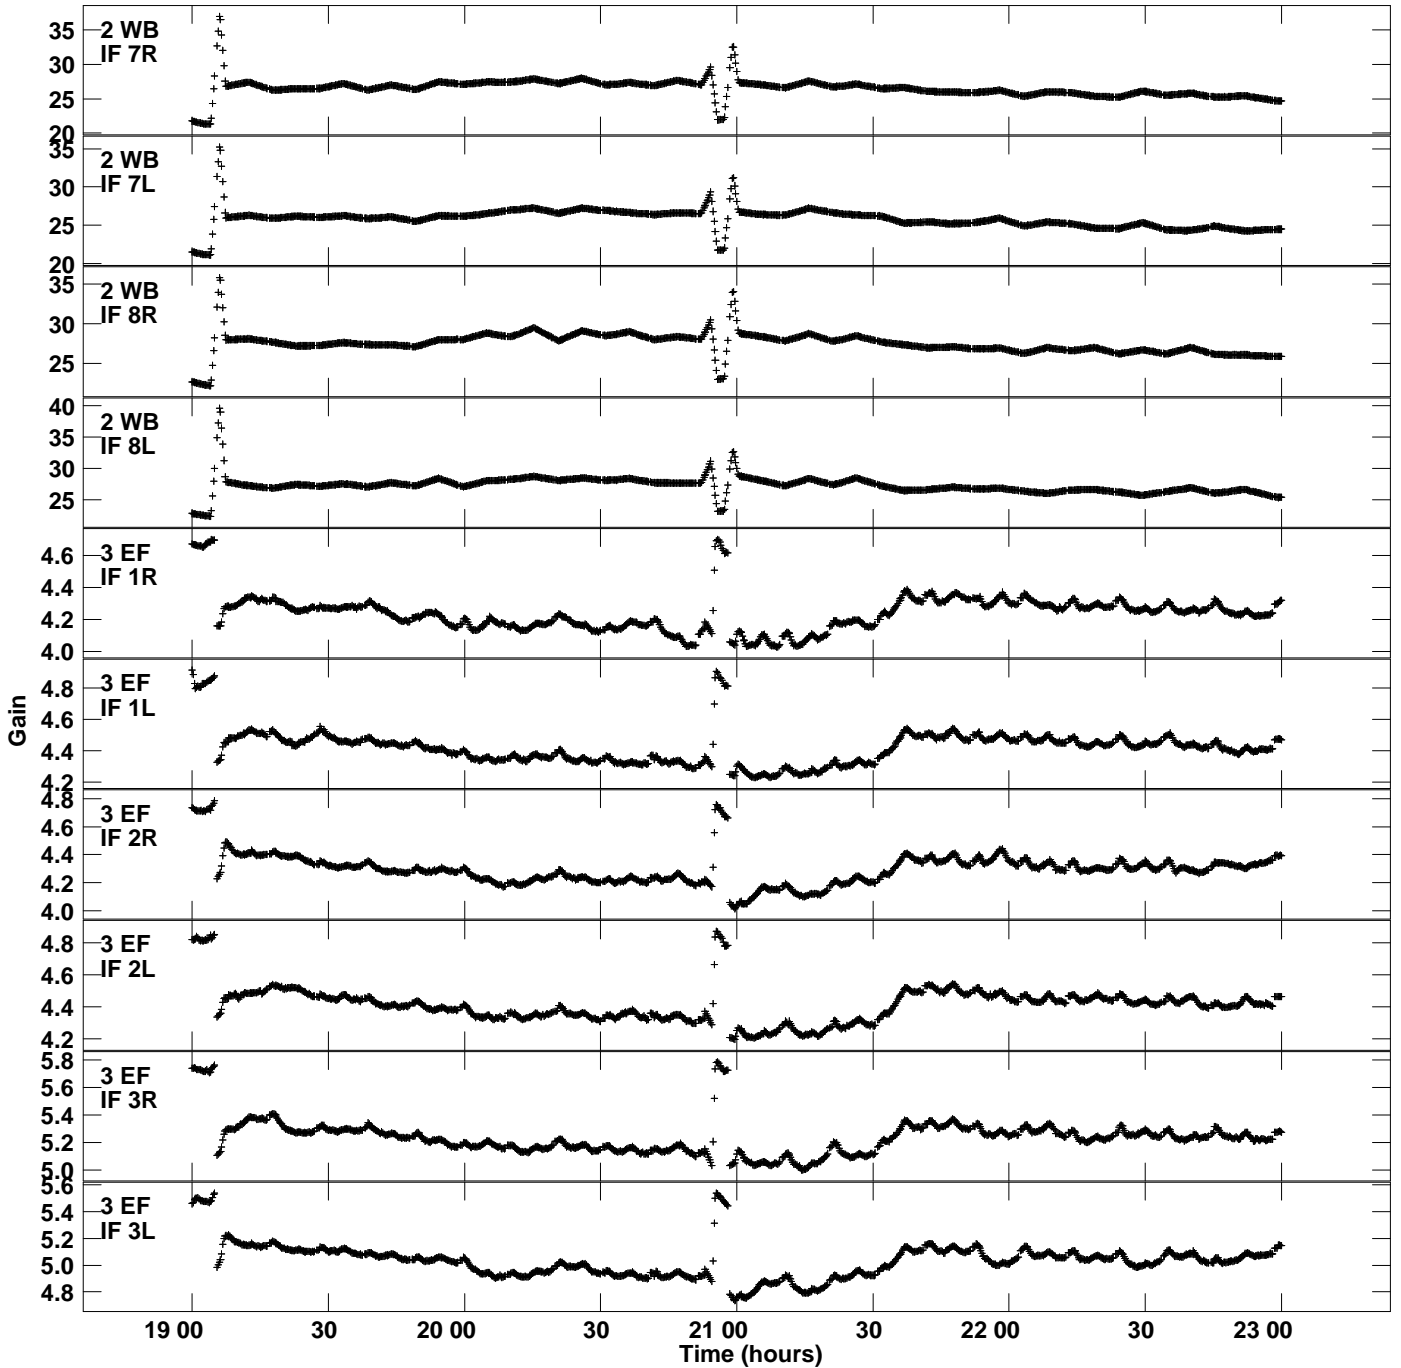

Plot file version 1 created 17-NOV-2022 14:07:51
Gain amp vs UTC time for EG111D.TMP.1
CL 5 Rpol & Lpol IF 1 - 8

Plot file version 2 created 17-NOV-2022 14:07:52
Gain amp vs UTC time for EG111D.TMP.1
CL 5 Rpol & Lpol IF 1 - 8

Plot file version 3 created 17-NOV-2022 14:07:52
Gain amp vs UTC time for EG111D.TMP.1
CL 5 Rpol & Lpol IF 1 - 8

Plot file version 4 created 17-NOV-2022 14:07:52
Gain amp vs UTC time for EG111D.TMP.1
CL 5 Rpol & Lpol IF 1 - 8

Plot file version 5 created 17-NOV-2022 14:07:52
Gain amp vs UTC time for EG111D.TMP.1
CL 5 Rpol & Lpol IF 1 - 8

Plot file version 6 created 17-NOV-2022 14:07:52
Gain amp vs UTC time for EG111D.TMP.1
CL 5 Rpol & Lpol IF 1 - 8

Plot file version 7 created 17-NOV-2022 14:07:52
Gain amp vs UTC time for EG111D.TMP.1
CL 5 Rpol & Lpol IF 1 - 8

Plot file version 8 created 17-NOV-2022 14:07:52
Gain amp vs UTC time for EG111D.TMP.1
CL 5 Rpol & Lpol IF 1 - 8