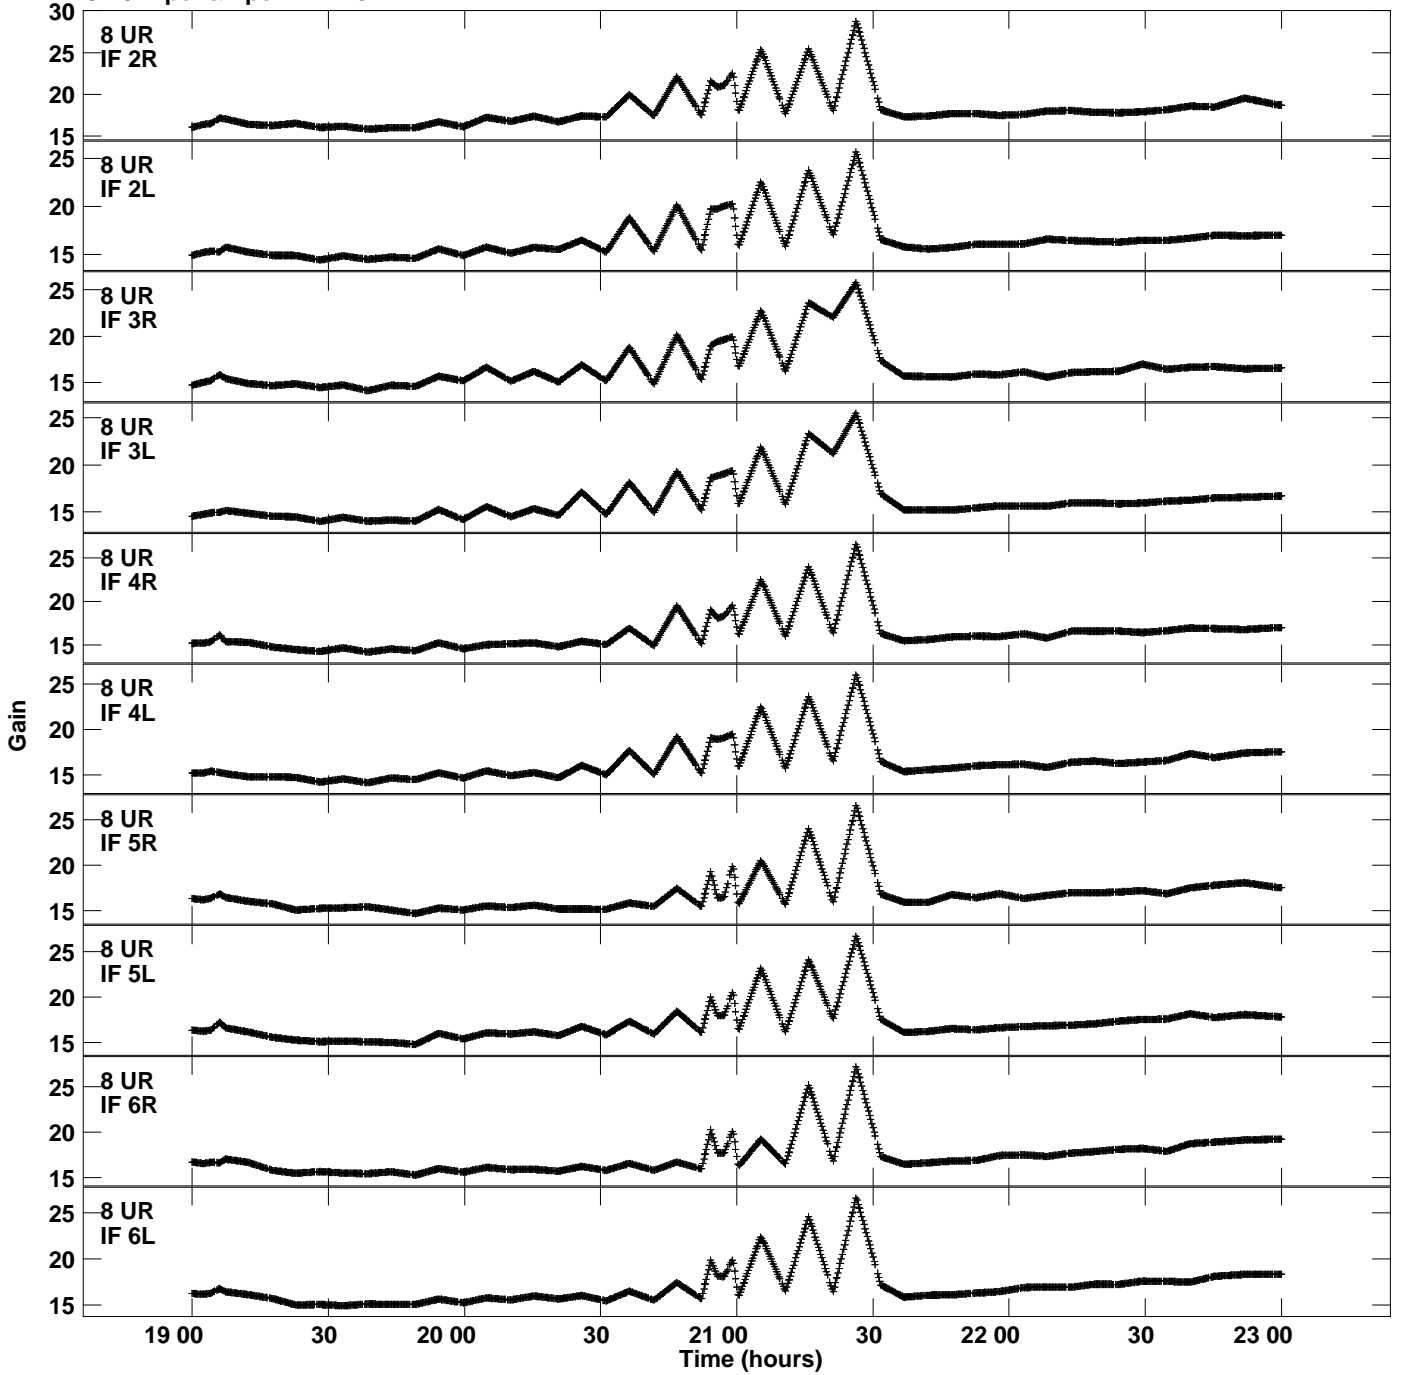

Plot file version 10 created 17-NOV-2022 14:07:52
Gain amp vs UTC time for EG111D.TMP.1
CL 5 Rpol & Lpol IF 1 - 8