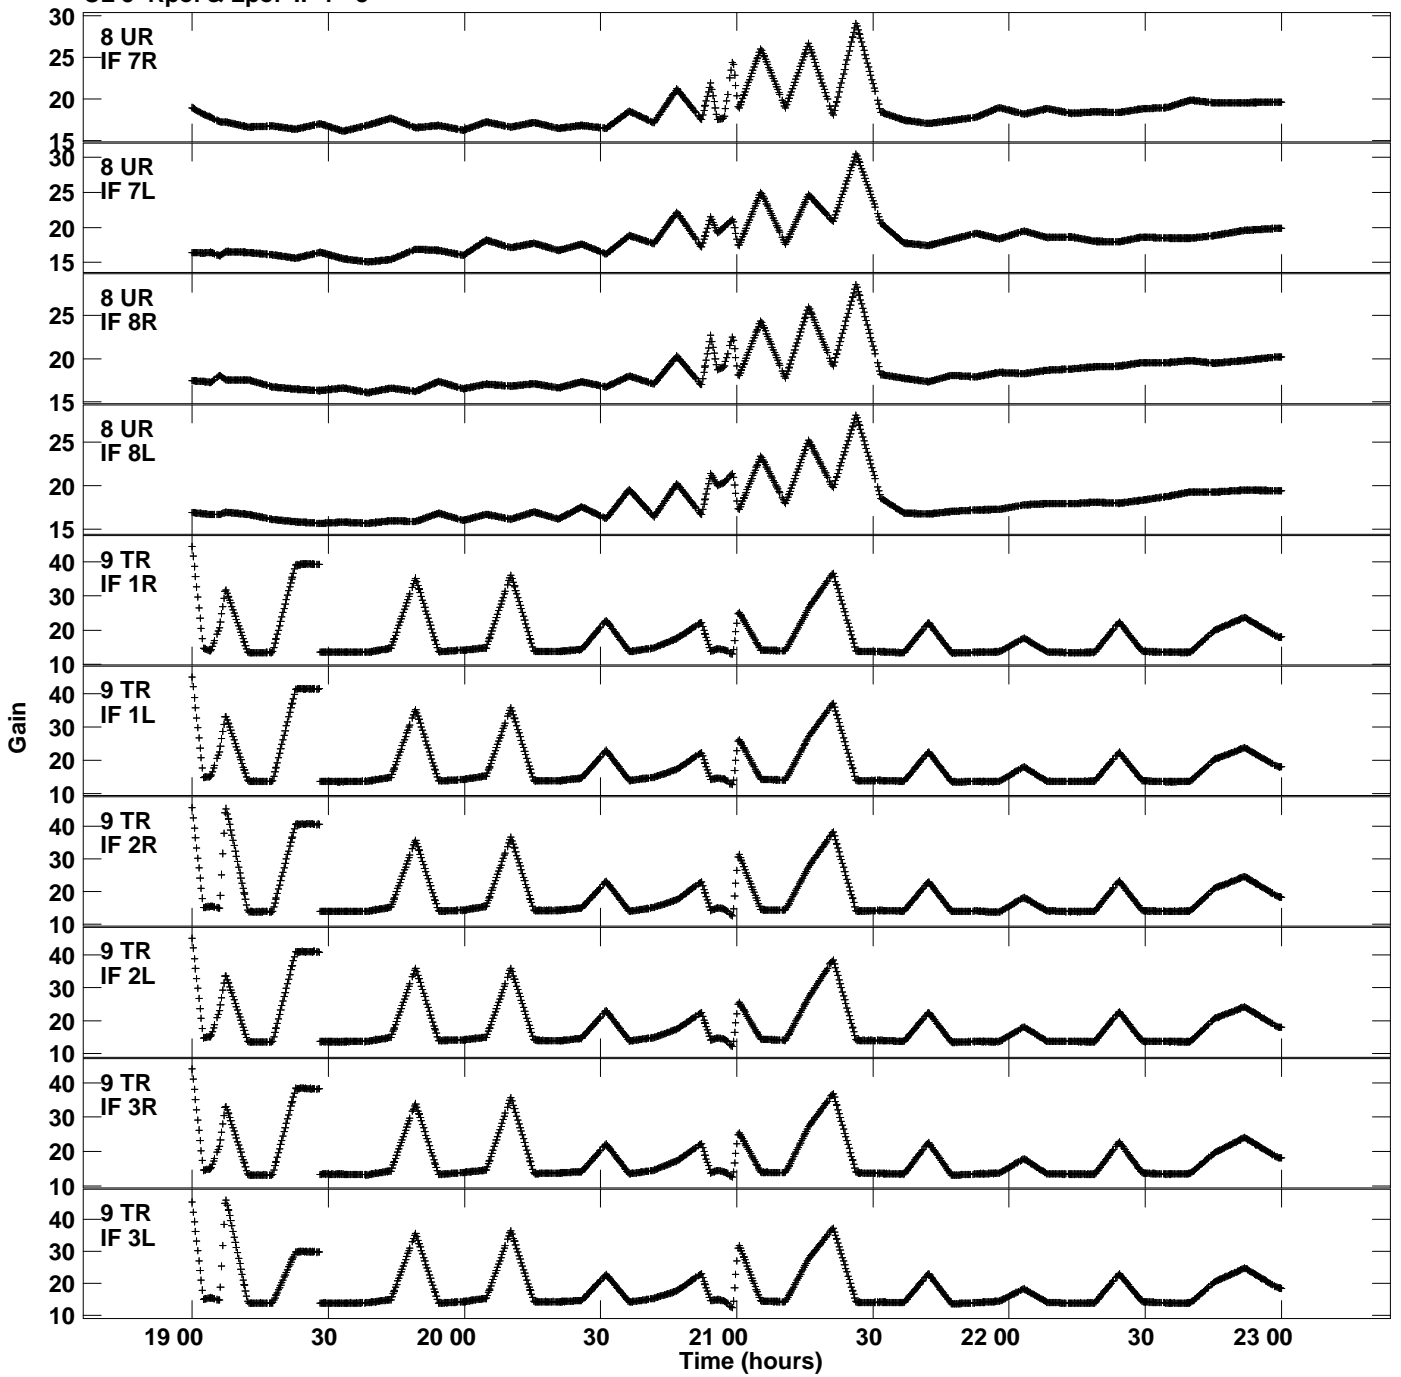

Plot file version 11 created 17-NOV-2022 14:07:52
Gain amp vs UTC time for EG111D.TMP.1
CL 5 Rpol & Lpol IF 1 - 8