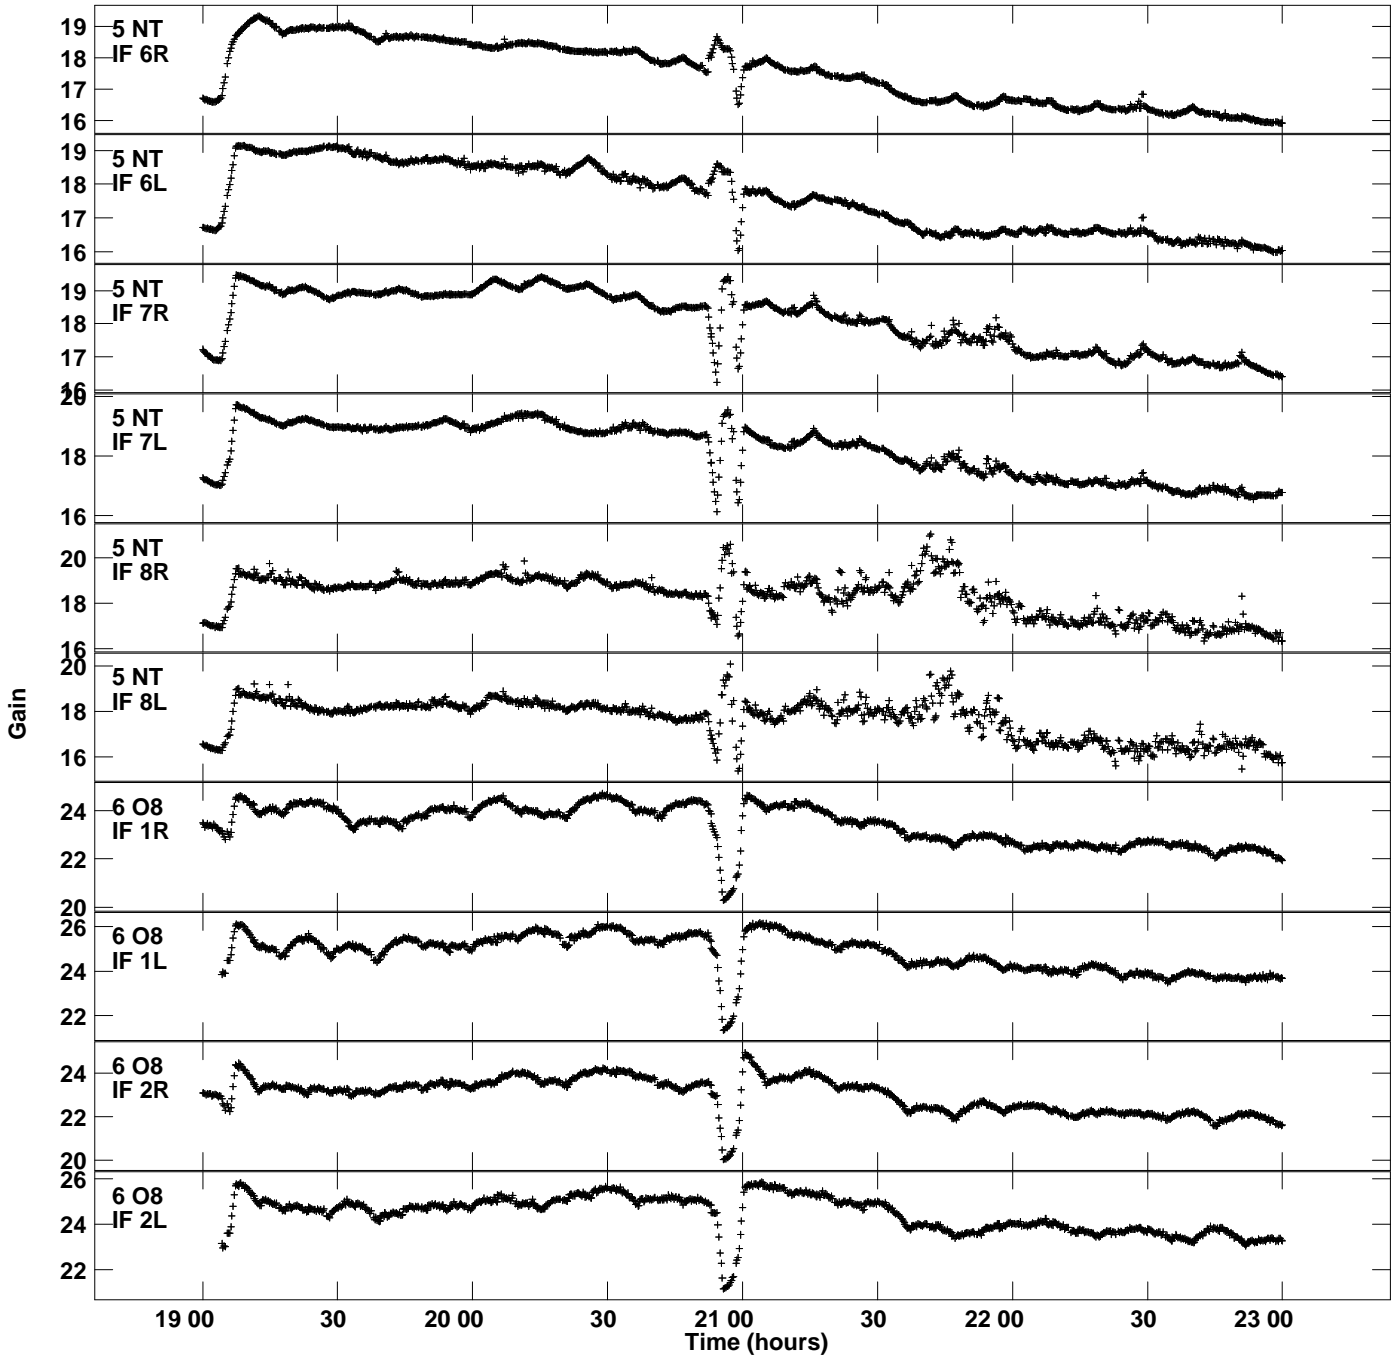

Plot file version 3 created 17-NOV-2022 14:07:52
Gain amp vs UTC time for EG111D.TMP.1
CL 5 Rpol & Lpol IF 1 - 8

Plot file version 4 created 17-NOV-2022 14:07:52
Gain amp vs UTC time for EG111D.TMP.1
CL 5 Rpol & Lpol IF 1 - 8

Plot file version 5 created 17-NOV-2022 14:07:52
Gain amp vs UTC time for EG111D.TMP.1
CL 5 Rpol & Lpol IF 1 - 8

Plot file version 6 created 17-NOV-2022 14:07:52
Gain amp vs UTC time for EG111D.TMP.1
CL 5 Rpol & Lpol IF 1 - 8

Plot file version 7 created 17-NOV-2022 14:07:52
Gain amp vs UTC time for EG111D.TMP.1
CL 5 Rpol & Lpol IF 1 - 8

Plot file version 8 created 17-NOV-2022 14:07:52
Gain amp vs UTC time for EG111D.TMP.1
CL 5 Rpol & Lpol IF 1 - 8