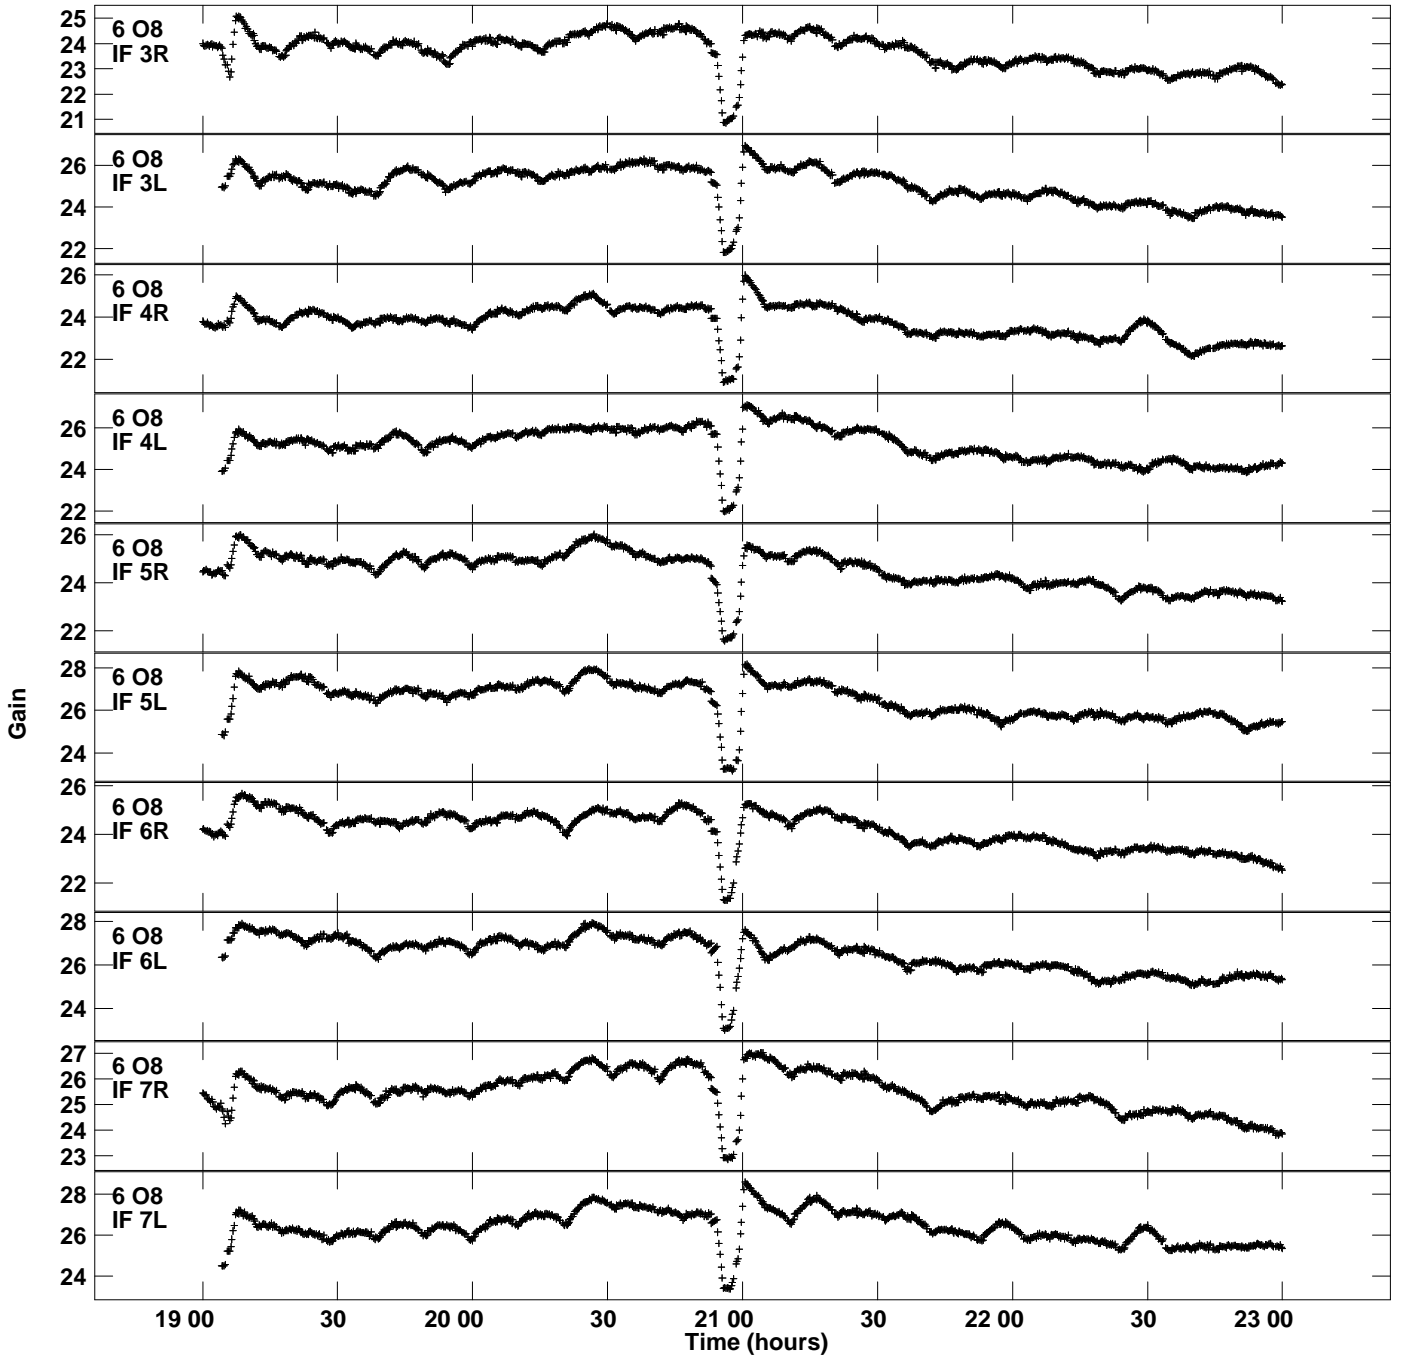

Plot file version 1 created 17-NOV-2022 14:07:51
Gain amp vs UTC time for EG111D.TMP.1
CL 5 Rpol & Lpol IF 1 - 8

Plot file version 2 created 17-NOV-2022 14:07:52
Gain amp vs UTC time for EG111D.TMP.1
CL 5 Rpol & Lpol IF 1 - 8

Plot file version 3 created 17-NOV-2022 14:07:52
Gain amp vs UTC time for EG111D.TMP.1
CL 5 Rpol & Lpol IF 1 - 8

Plot file version 4 created 17-NOV-2022 14:07:52
Gain amp vs UTC time for EG111D.TMP.1
CL 5 Rpol & Lpol IF 1 - 8

Plot file version 5 created 17-NOV-2022 14:07:52
Gain amp vs UTC time for EG111D.TMP.1
CL 5 Rpol & Lpol IF 1 - 8

Plot file version 6 created 17-NOV-2022 14:07:52
Gain amp vs UTC time for EG111D.TMP.1
CL 5 Rpol & Lpol IF 1 - 8

Plot file version 7 created 17-NOV-2022 14:07:52
Gain amp vs UTC time for EG111D.TMP.1
CL 5 Rpol & Lpol IF 1 - 8

Plot file version 8 created 17-NOV-2022 14:07:52
Gain amp vs UTC time for EG111D.TMP.1
CL 5 Rpol & Lpol IF 1 - 8