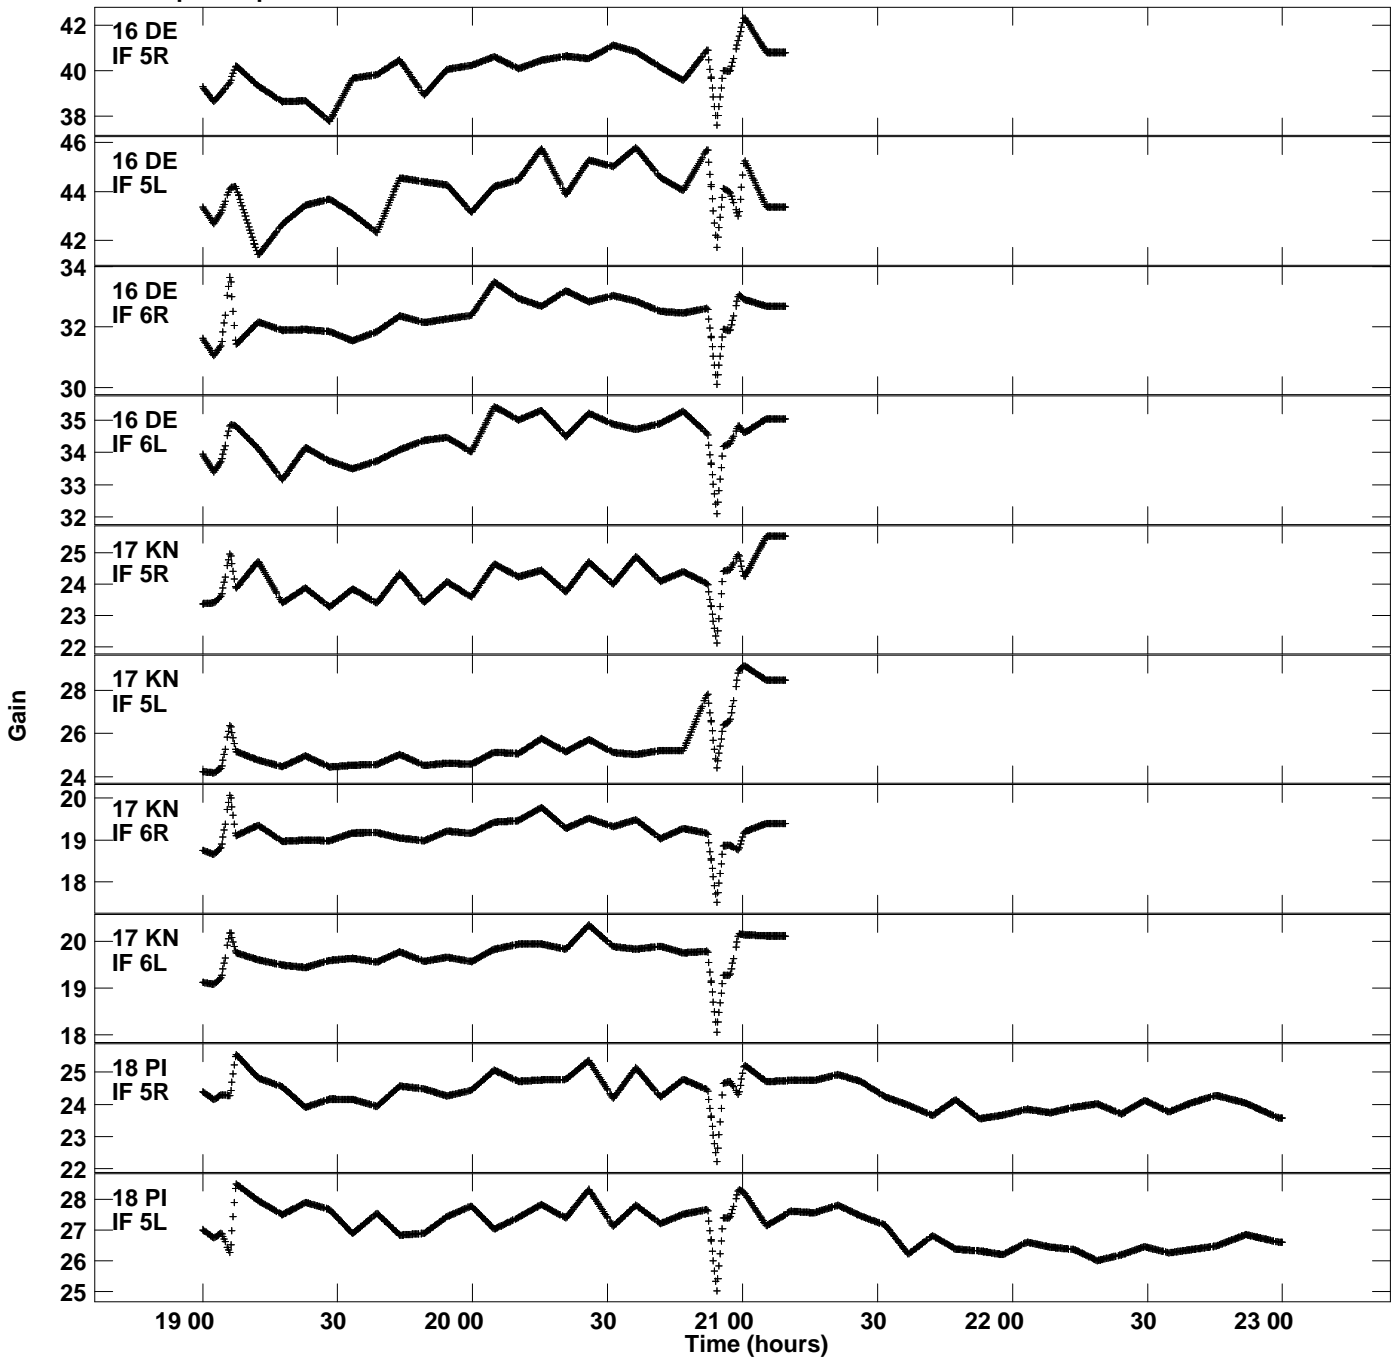

Plot file version 17 created 17-NOV-2022 14:07:52
Gain amp vs UTC time for EG111D.TMP.1
CL 5 Rpol & Lpol IF 1 - 8