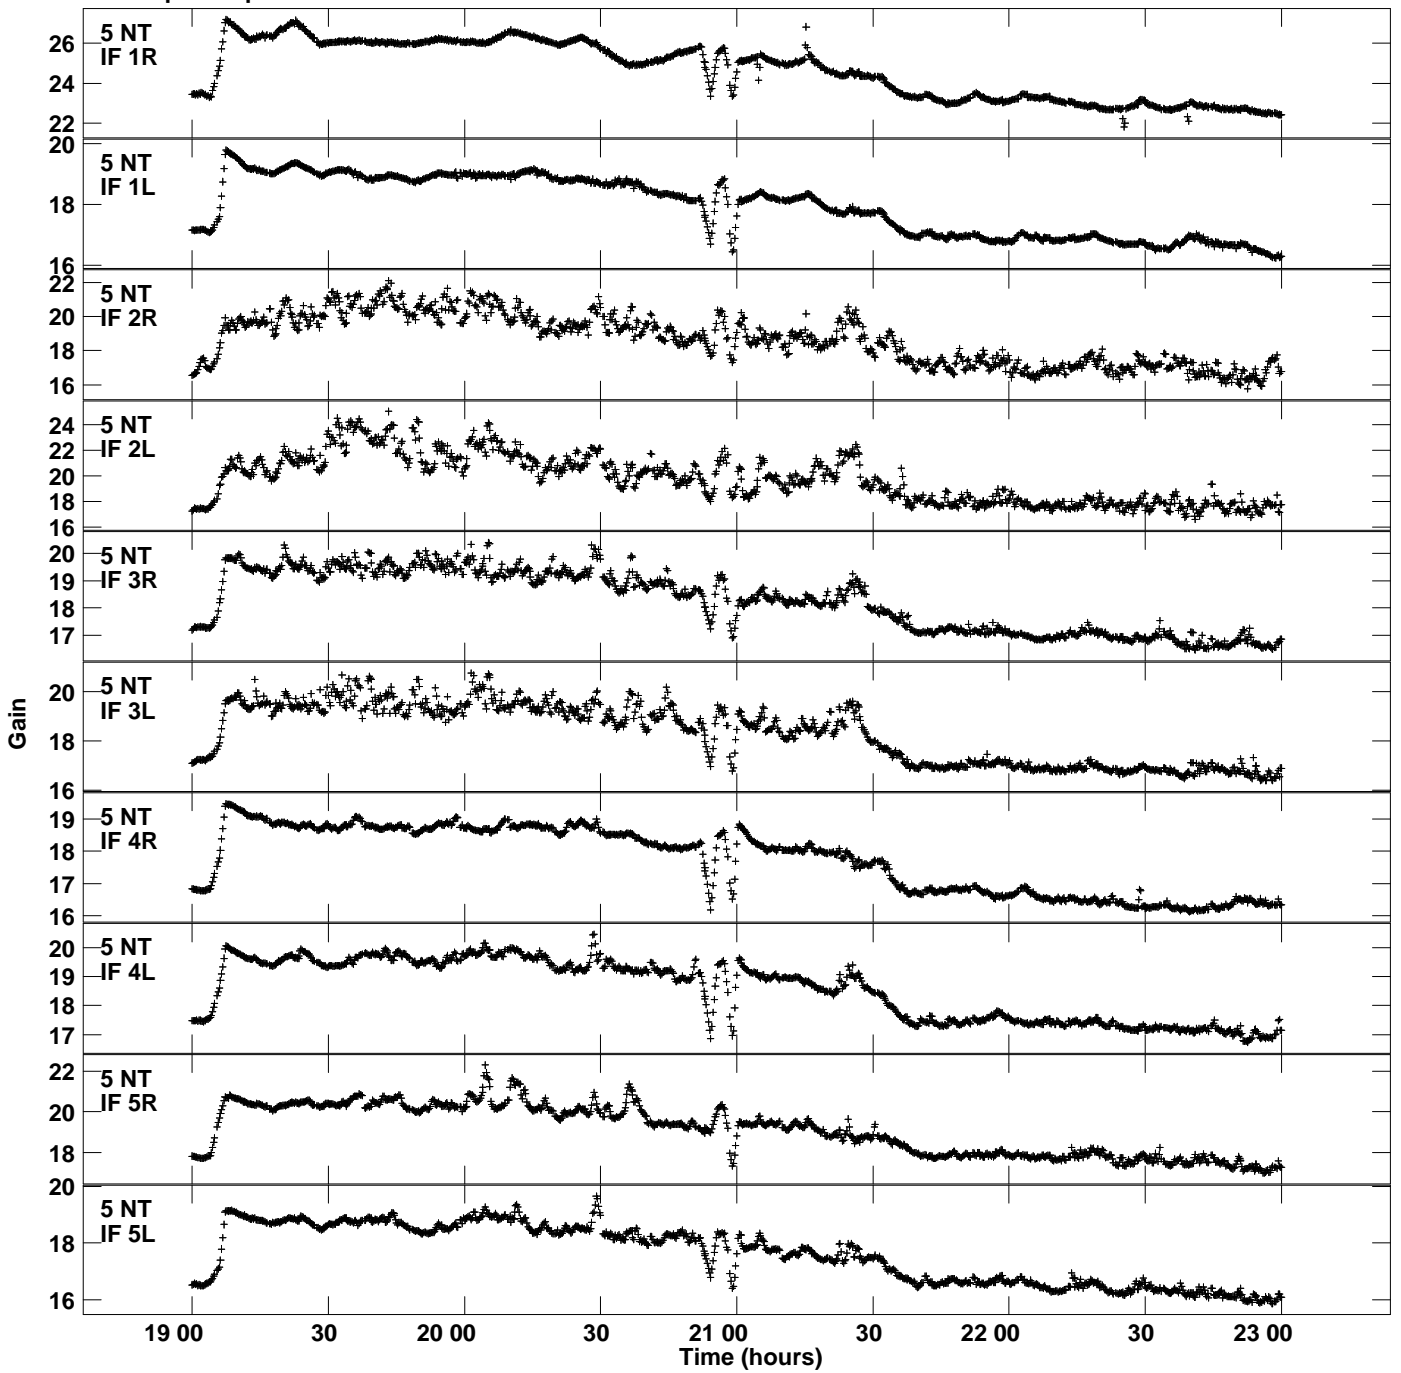

Plot file version 1 created 17-NOV-2022 14:07:51
Gain amp vs UTC time for EG111D.TMP.1
CL 5 Rpol & Lpol IF 1 - 8

Plot file version 2 created 17-NOV-2022 14:07:52
Gain amp vs UTC time for EG111D.TMP.1
CL 5 Rpol & Lpol IF 1 - 8

Plot file version 3 created 17-NOV-2022 14:07:52
Gain amp vs UTC time for EG111D.TMP.1
CL 5 Rpol & Lpol IF 1 - 8

Plot file version 4 created 17-NOV-2022 14:07:52
Gain amp vs UTC time for EG111D.TMP.1
CL 5 Rpol & Lpol IF 1 - 8

Plot file version 5 created 17-NOV-2022 14:07:52
Gain amp vs UTC time for EG111D.TMP.1
CL 5 Rpol & Lpol IF 1 - 8

Plot file version 6 created 17-NOV-2022 14:07:52
Gain amp vs UTC time for EG111D.TMP.1
CL 5 Rpol & Lpol IF 1 - 8

Plot file version 7 created 17-NOV-2022 14:07:52
Gain amp vs UTC time for EG111D.TMP.1
CL 5 Rpol & Lpol IF 1 - 8

Plot file version 8 created 17-NOV-2022 14:07:52
Gain amp vs UTC time for EG111D.TMP.1
CL 5 Rpol & Lpol IF 1 - 8