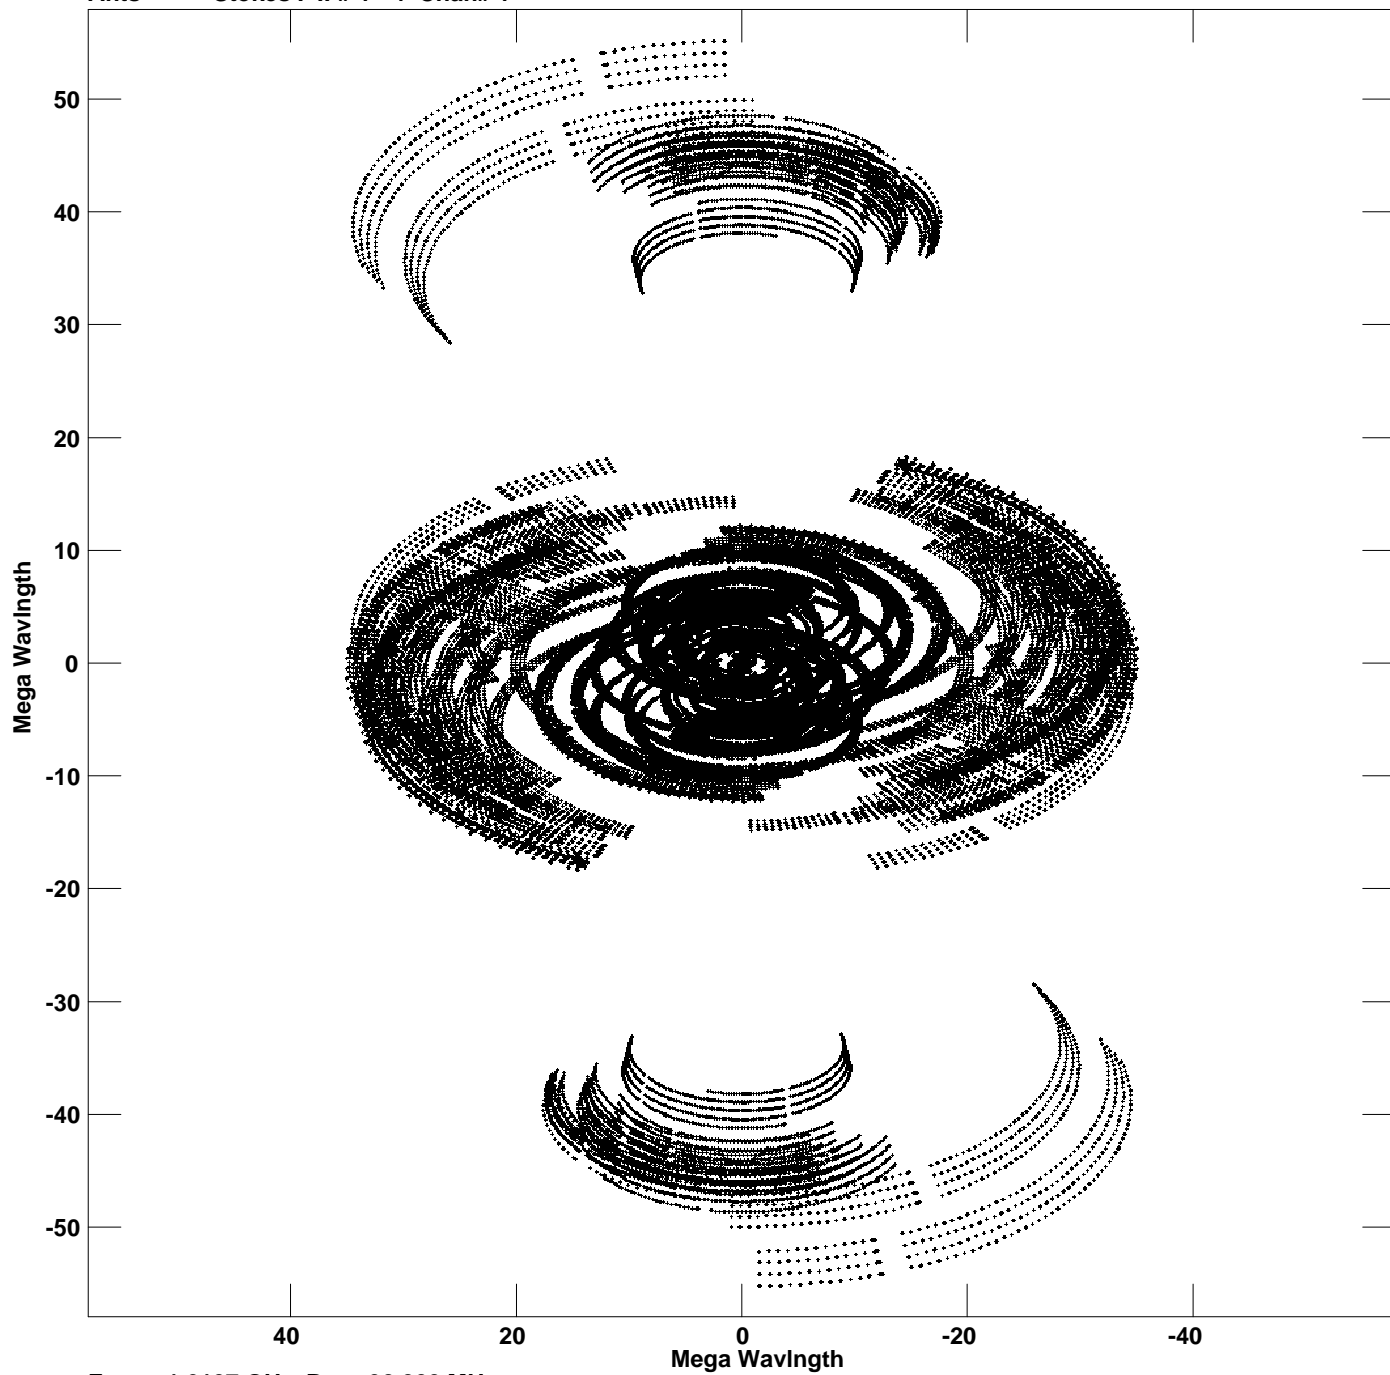

Plot file version 1 created 21-DEC-2021 19:27:02  
V vs U for J1300+2830.MULTI.1 Source:J1300+2830  
Ants \* - \* Stokes I IF# 1 - 4 Chan# 1

Freq = 1.6107 GHz, Bw = 32.000 MHz