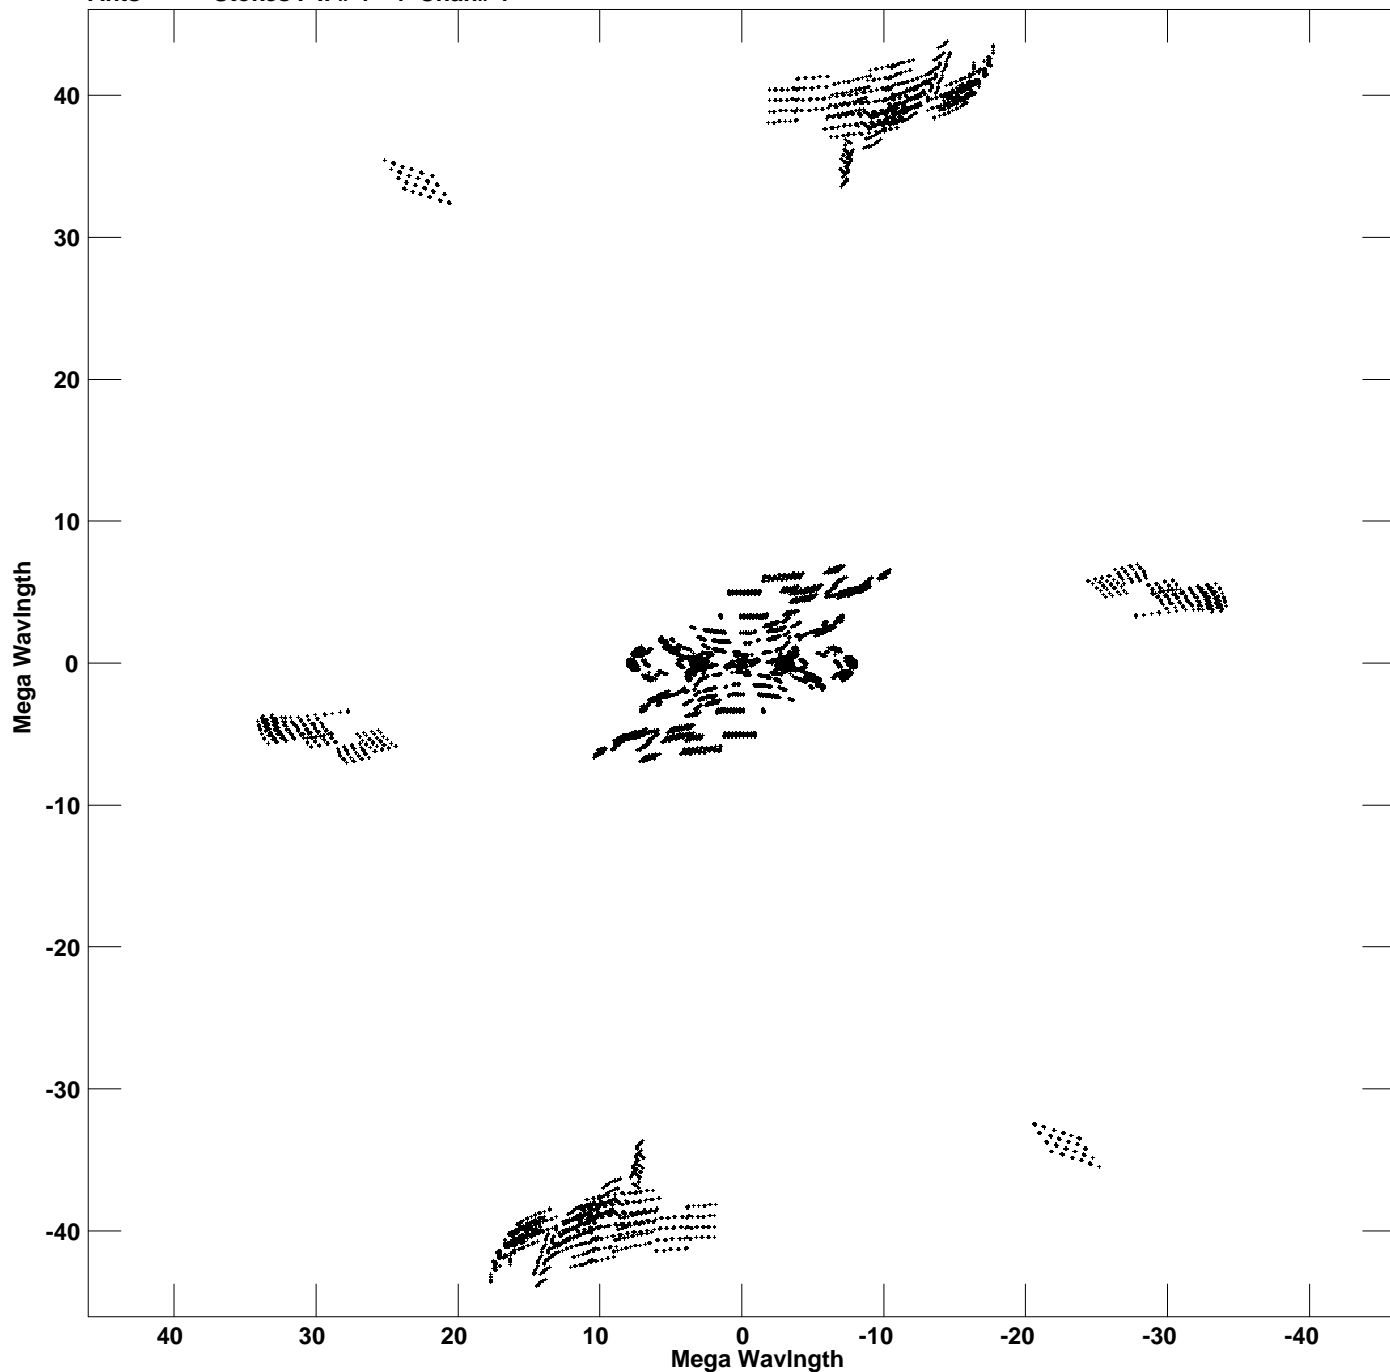

Plot file version 1 created 28-SEP-2022 18:47:28  
V vs U for J0618-1418.MULTI.1 Source:J0618-1418  
Ants \* - \* Stokes I IF# 1 - 4 Chan# 1

Freq = 1.6107 GHz, Bw = 32.000 MHz