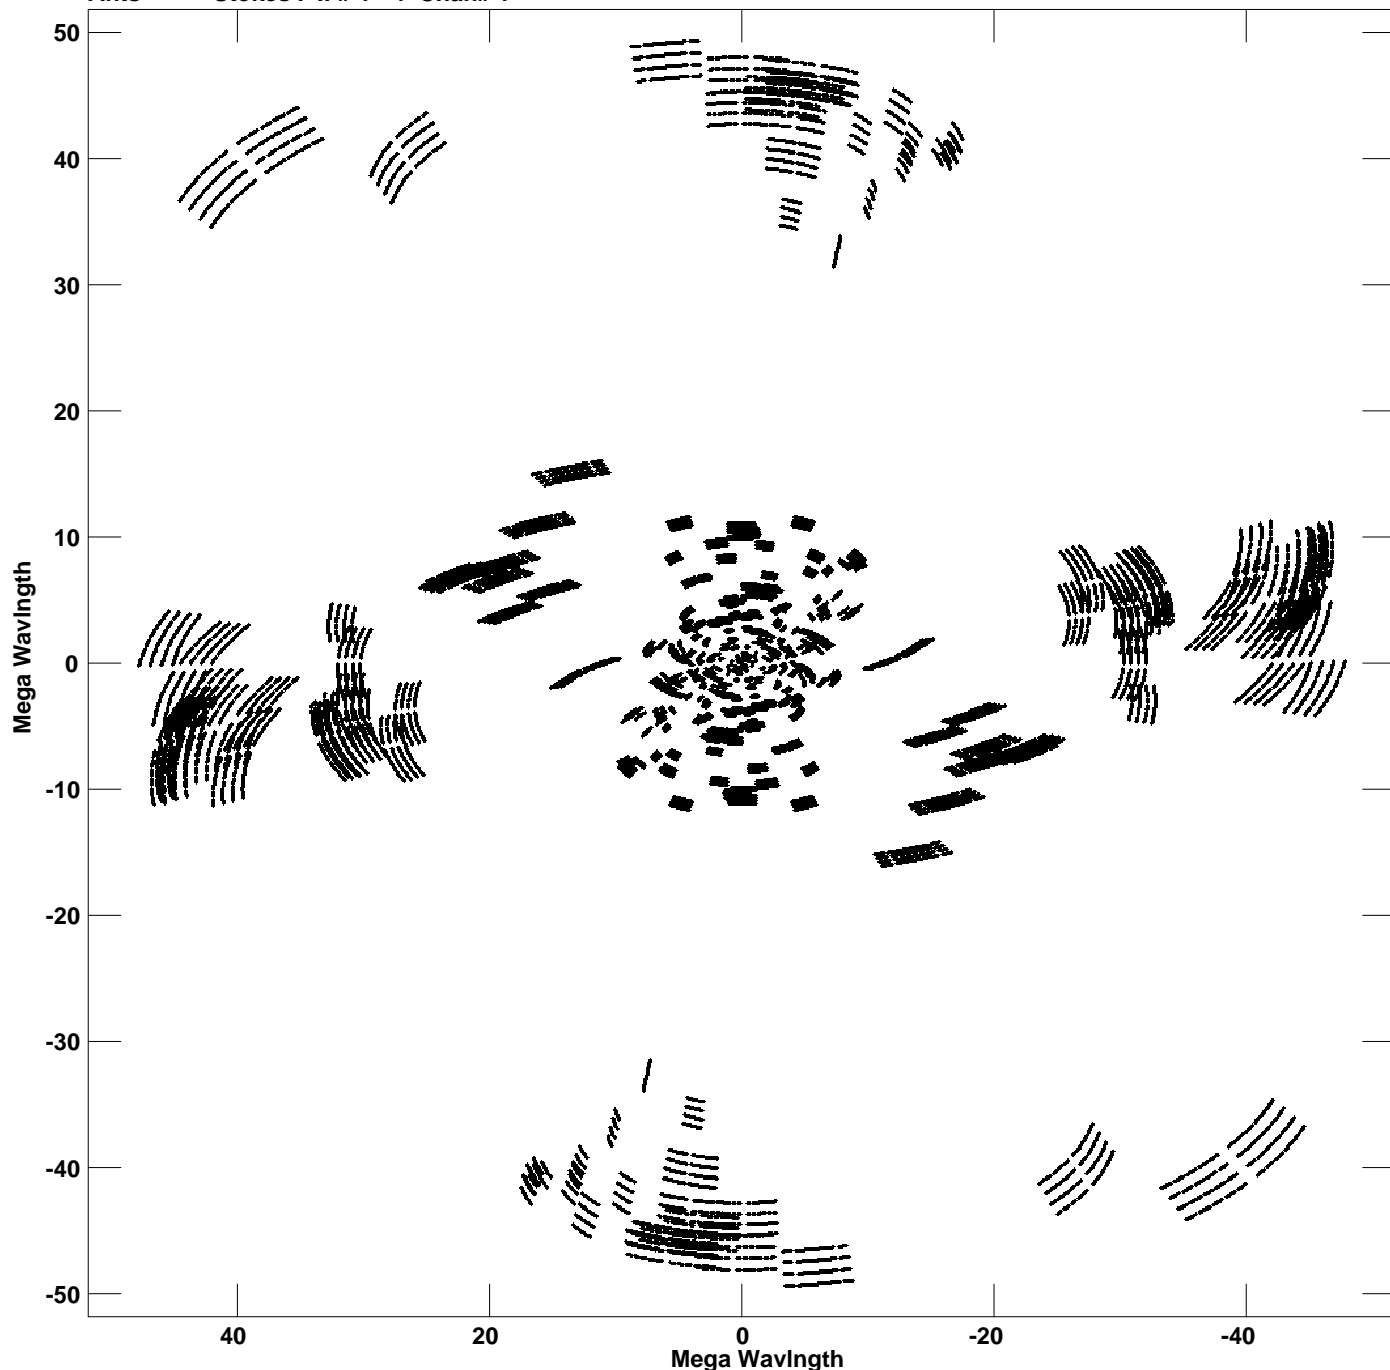

Plot file version 1 created 28-SEP-2022 18:45:27
V vs U for J0741+2520.MULTI.1 Source:J0741+2520
Ants * - * Stokes I IF# 1 - 4 Chan# 1

Freq = 1.6107 GHz, Bw = 32.000 MHz