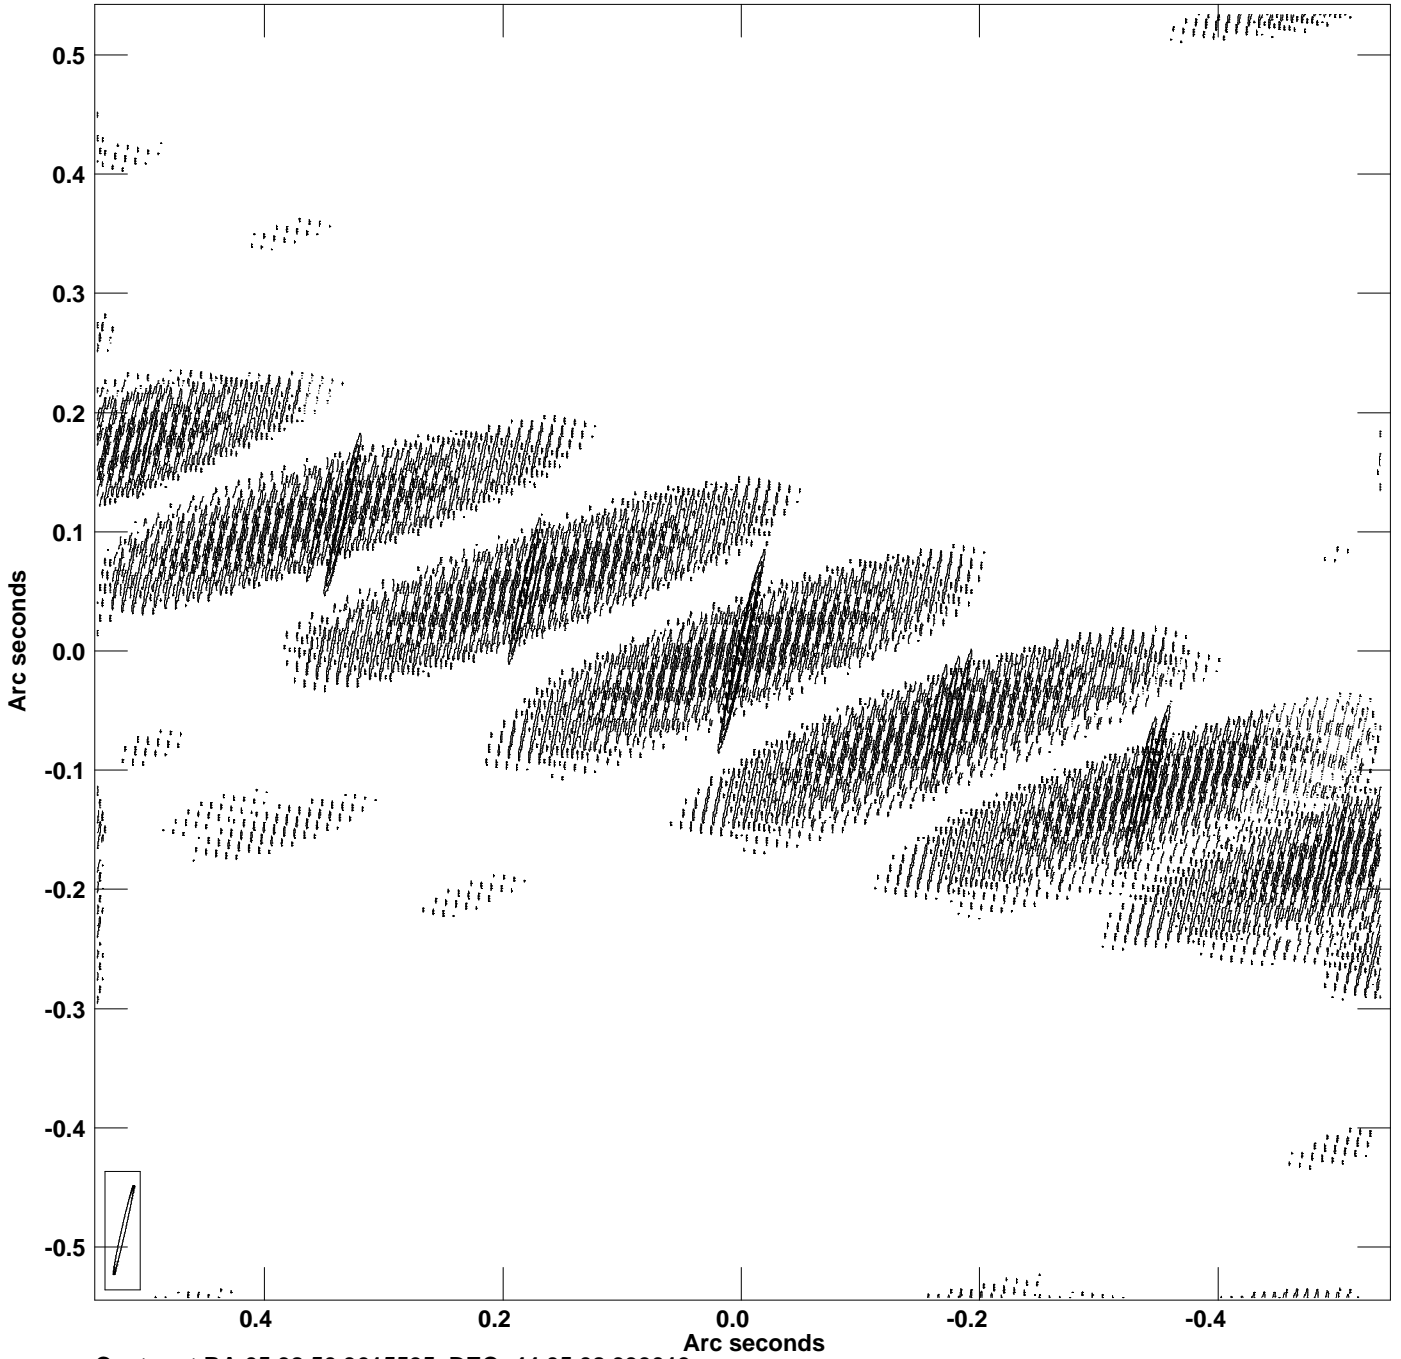

PLot file version 1 created 12-DEC-2023 13:59:00
CONT: 0537-441 IPOL 4824.000 MHz 0537-441.ICL001.1

Center at RA 05 38 50.3615595 DEC -44 05 08.939013
Cont peak brightness = 1.2727E+00 JY/BEAM
Levs = 1.273E-02 * (-2.69, 2.690, 5.379, 10.76, 21.52, 43.03, 86.07)