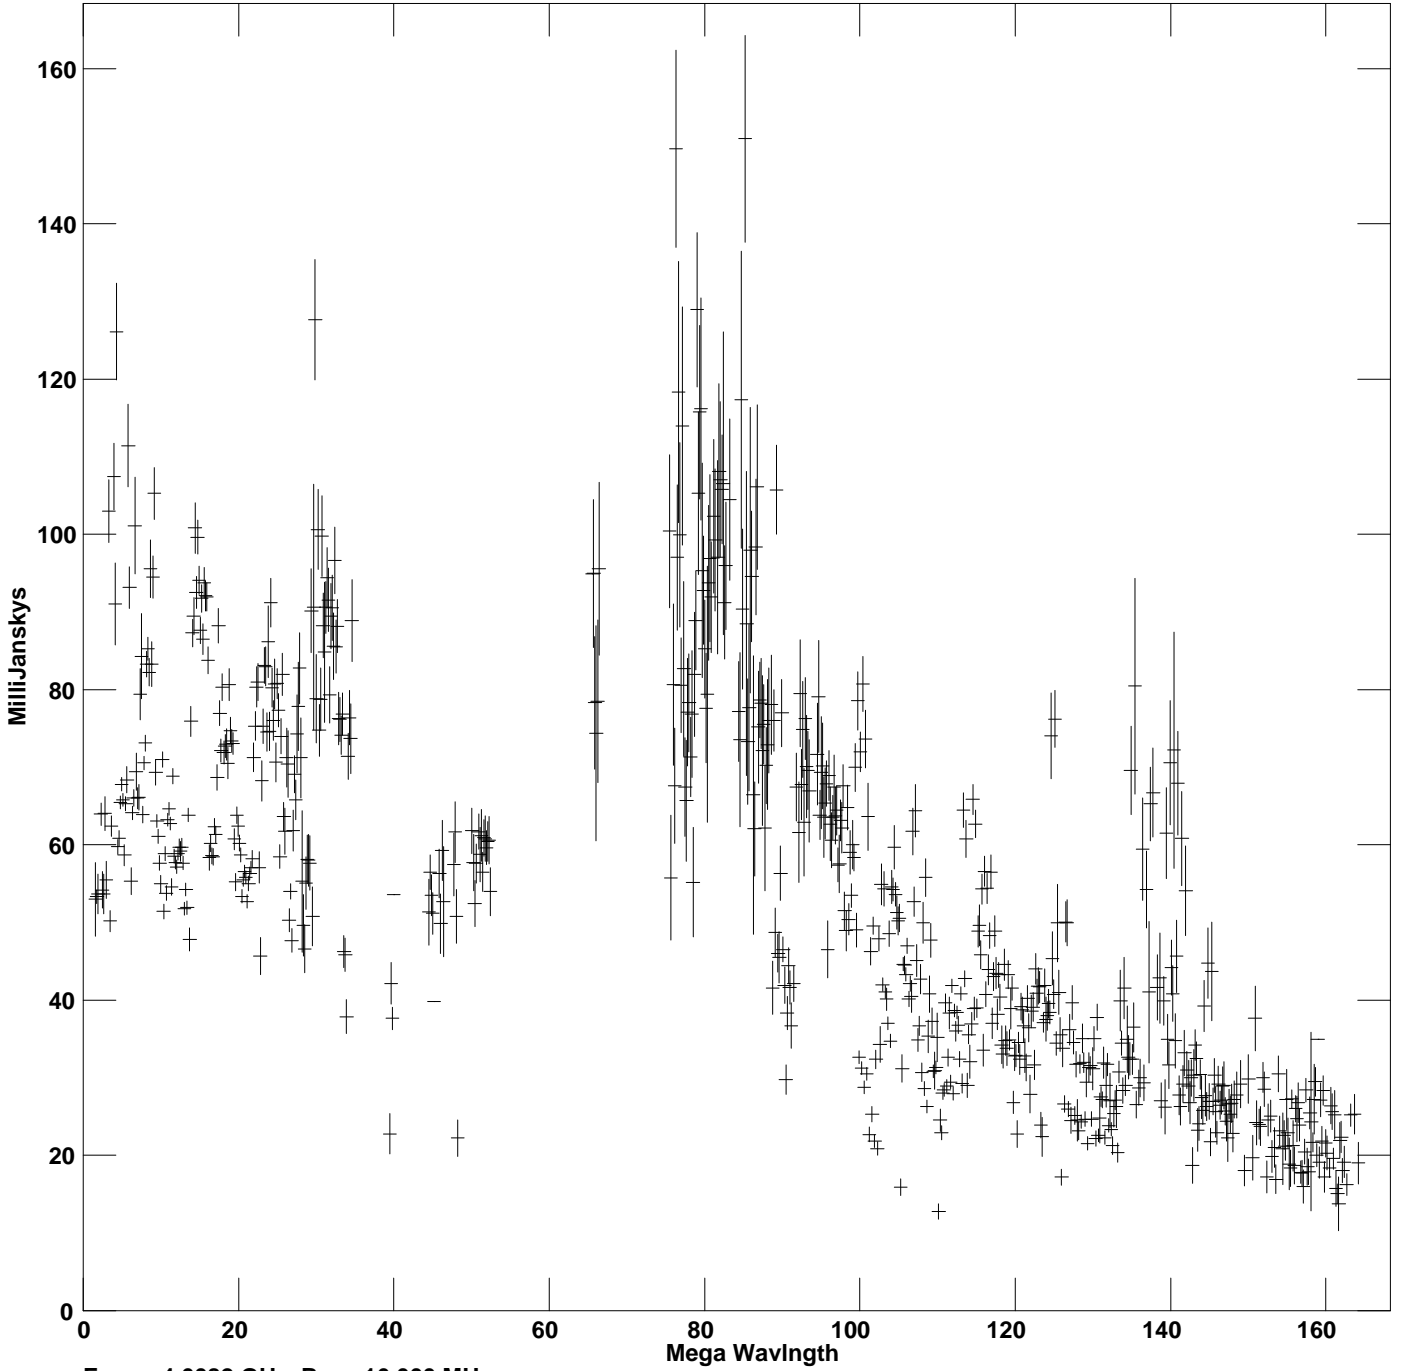

Plot file version 1 created 12-DEC-2023 14:02:12  
Amplitude vs UV dist for J1107-1226.MULTI.1 Source:J1107-1226  
Ants \* - \* Stokes I IF# 1 - 16 Chan# 1

Freq = 4.6082 GHz, Bw = 16.000 MHz