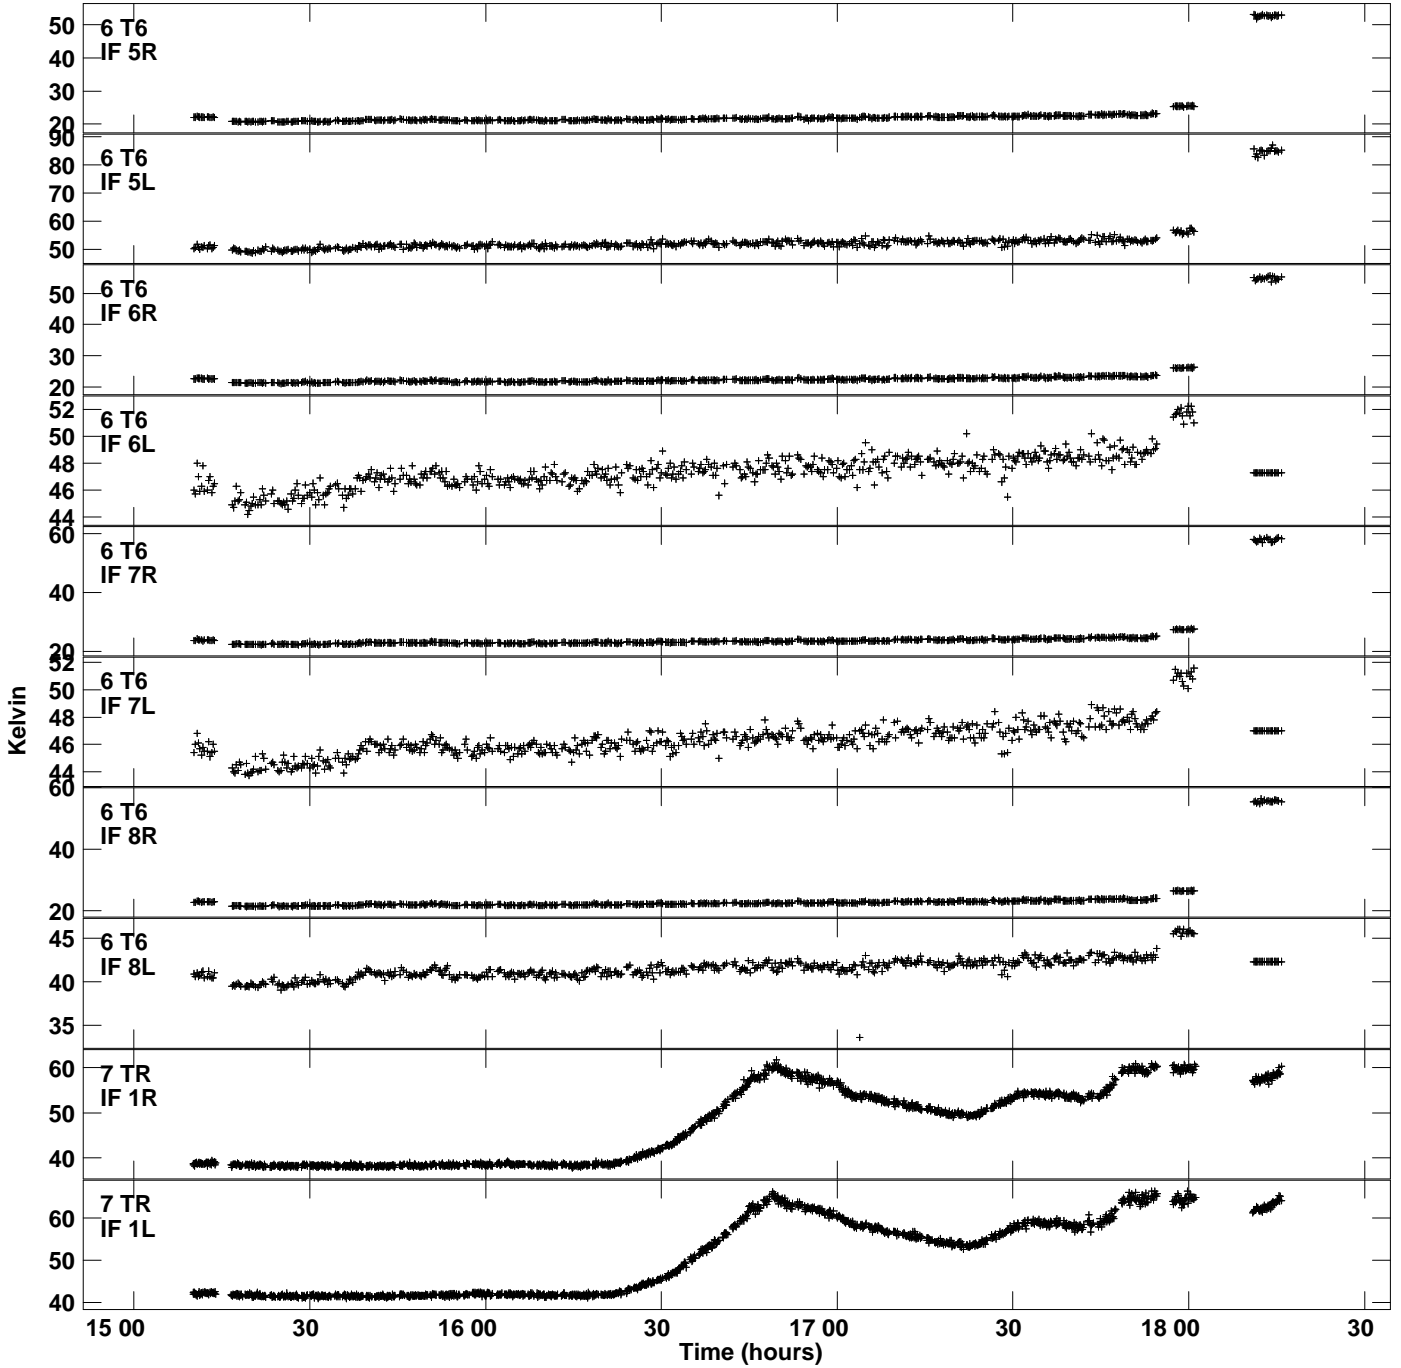

Plot file version 5 created 23-JUN-2023 11:08:27
Tsyst vs UTC time for EG123A.UVDATA.1
TY 1 Rpol & Lpol IF 1 - 8

Plot file version 6 created 23-JUN-2023 11:08:27
Tsyst vs UTC time for EG123A.UVDATA.1
TY 1 Rpol & Lpol IF 1 - 8

Plot file version 7 created 23-JUN-2023 11:08:27
Tsyst vs UTC time for EG123A.UVDATA.1
TY 1 Rpol & Lpol IF 1 - 8

Plot file version 8 created 23-JUN-2023 11:08:27
Tsyst vs UTC time for EG123A.UVDATA.1
TY 1 Rpol & Lpol IF 1 - 8

Plot file version 9 created 23-JUN-2023 11:08:27
Tsyst vs UTC time for EG123A.UVDATA.1
TY 1 Rpol & Lpol IF 1 - 8

Plot file version 10 created 23-JUN-2023 11:08:27
Tsyst vs UTC time for EG123A.UVDATA.1
TY 1 Rpol & Lpol IF 1 - 8