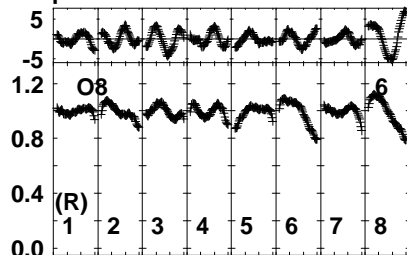

Plot file version 1 created 20-APR-2023 12:10:38  
 EG123C.UVDATA.1  
 Freq = 4.7990 GHz, Bw = 32.000 MH Bandpass table # 1

Lower frame: BP ampl Top frame: BP phase  
 Bandpass table spectrum Antenna: \*  
 Timerange: 00/00:00:01 to 999/00:00:00

Plot file version 2 created 20-APR-2023 12:10:38  
 EG123C.UVDATA.1  
 Freq = 4.7990 GHz, Bw = 32.000 MH Bandpass table # 1

040040040040040040040040  
 Channels

040040040040040040040040  
 Channels

040040040040040040040040  
 Channels

Lower frame: BP ampl Top frame: BP phase  
 Bandpass table spectrum Antenna: \*  
 Timerange: 00/00:00:01 to 999/00:00:00