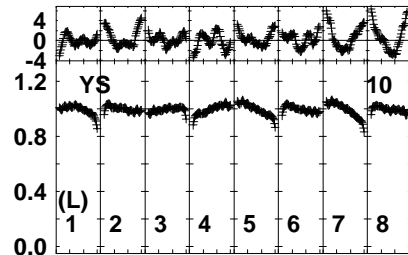

Plot file version 1 created 20-APR-2023 12:10:38  
 EG123C.UVDATA.1  
 Freq = 4.7990 GHz, Bw = 32.000 MH Bandpass table # 1

Lower frame: BP ampl Top frame: BP phase  
 Bandpass table spectrum Antenna: \*  
 Timerange: 00/00:00:01 to 999/00:00:00

Plot file version 2 created 20-APR-2023 12:10:38  
 EG123C.UVDATA.1  
 Freq = 4.7990 GHz, Bw = 32.000 MH Bandpass table # 1

040040040040040040040040  
 Channels

040040040040040040040040  
 Channels

040040040040040040040040  
 Channels

Lower frame: BP ampl Top frame: BP phase  
 Bandpass table spectrum Antenna: \*  
 Timerange: 00/00:00:01 to 999/00:00:00