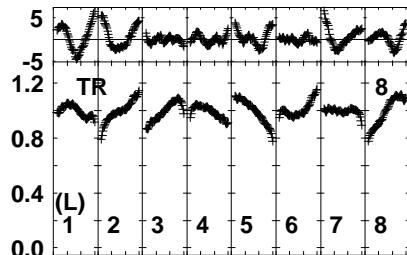

Plot file version 1 created 20-APR-2023 12:10:38  
 EG123C.UVDATA.1  
 Freq = 4.7990 GHz, Bw = 32.000 MH Bandpass table # 1

Lower frame: BP ampl Top frame: BP phase  
 Bandpass table spectrum Antenna: \*  
 Timerange: 00/00:00:01 to 999/00:00:00

Plot file version 2 created 20-APR-2023 12:10:38  
 EG123C.UVDATA.1  
 Freq = 4.7990 GHz, Bw = 32.000 MH Bandpass table # 1

040040040040040040040040  
 Channels

040040040040040040040040  
 Channels

040040040040040040040040  
 Channels

Lower frame: BP ampl Top frame: BP phase  
 Bandpass table spectrum Antenna: \*  
 Timerange: 00/00:00:01 to 999/00:00:00