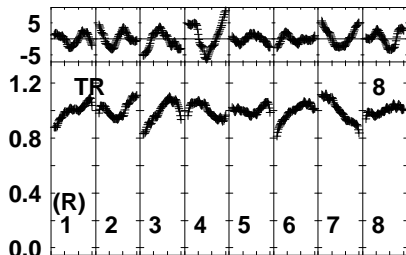

Plot file version 1 created 20-APR-2023 12:10:38  
 EG123C.UVDATA.1  
 Freq = 4.7990 GHz, Bw = 32.000 MH Bandpass table # 1

Lower frame: BP ampl Top frame: BP phase  
 Bandpass table spectrum Antenna: \*  
 Timerange: 00/00:00:01 to 999/00:00:00

Plot file version 2 created 20-APR-2023 12:10:38  
 EG123C.UVDATA.1  
 Freq = 4.7990 GHz, Bw = 32.000 MH Bandpass table # 1

040040040040040040040040  
 Channels

040040040040040040040040  
 Channels

040040040040040040040040  
 Channels

Lower frame: BP ampl Top frame: BP phase  
 Bandpass table spectrum Antenna: \*  
 Timerange: 00/00:00:01 to 999/00:00:00