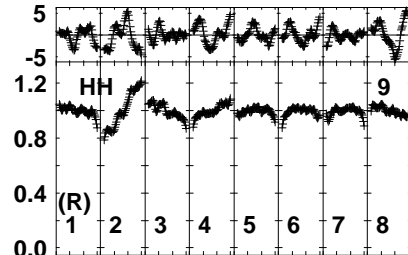

Plot file version 1 created 20-APR-2023 12:10:38  
 EG123C.UVDATA.1  
 Freq = 4.7990 GHz, Bw = 32.000 MH Bandpass table # 1

Lower frame: BP ampl Top frame: BP phase  
 Bandpass table spectrum Antenna: \*  
 Timerange: 00/00:00:01 to 999/00:00:00

Plot file version 2 created 20-APR-2023 12:10:38  
 EG123C.UVDATA.1  
 Freq = 4.7990 GHz, Bw = 32.000 MH Bandpass table # 1

040040040040040040040040  
 Channels

040040040040040040040040  
 Channels

040040040040040040040040  
 Channels

Lower frame: BP ampl Top frame: BP phase  
 Bandpass table spectrum Antenna: \*  
 Timerange: 00/00:00:01 to 999/00:00:00