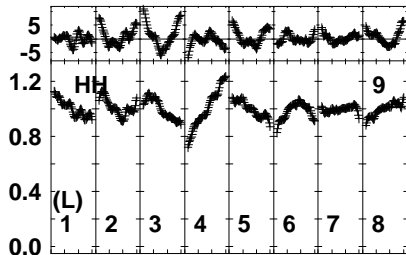

Plot file version 1 created 20-APR-2023 12:10:38  
 EG123C.UVDATA.1  
 Freq = 4.7990 GHz, Bw = 32.000 MH Bandpass table # 1

Lower frame: BP ampl Top frame: BP phase  
 Bandpass table spectrum Antenna: \*  
 Timerange: 00/00:00:01 to 999/00:00:00

Plot file version 2 created 20-APR-2023 12:10:38  
 EG123C.UVDATA.1  
 Freq = 4.7990 GHz, Bw = 32.000 MH Bandpass table # 1

040040040040040040040040  
 Channels

040040040040040040040040  
 Channels

040040040040040040040040  
 Channels

Lower frame: BP ampl Top frame: BP phase  
 Bandpass table spectrum Antenna: \*  
 Timerange: 00/00:00:01 to 999/00:00:00