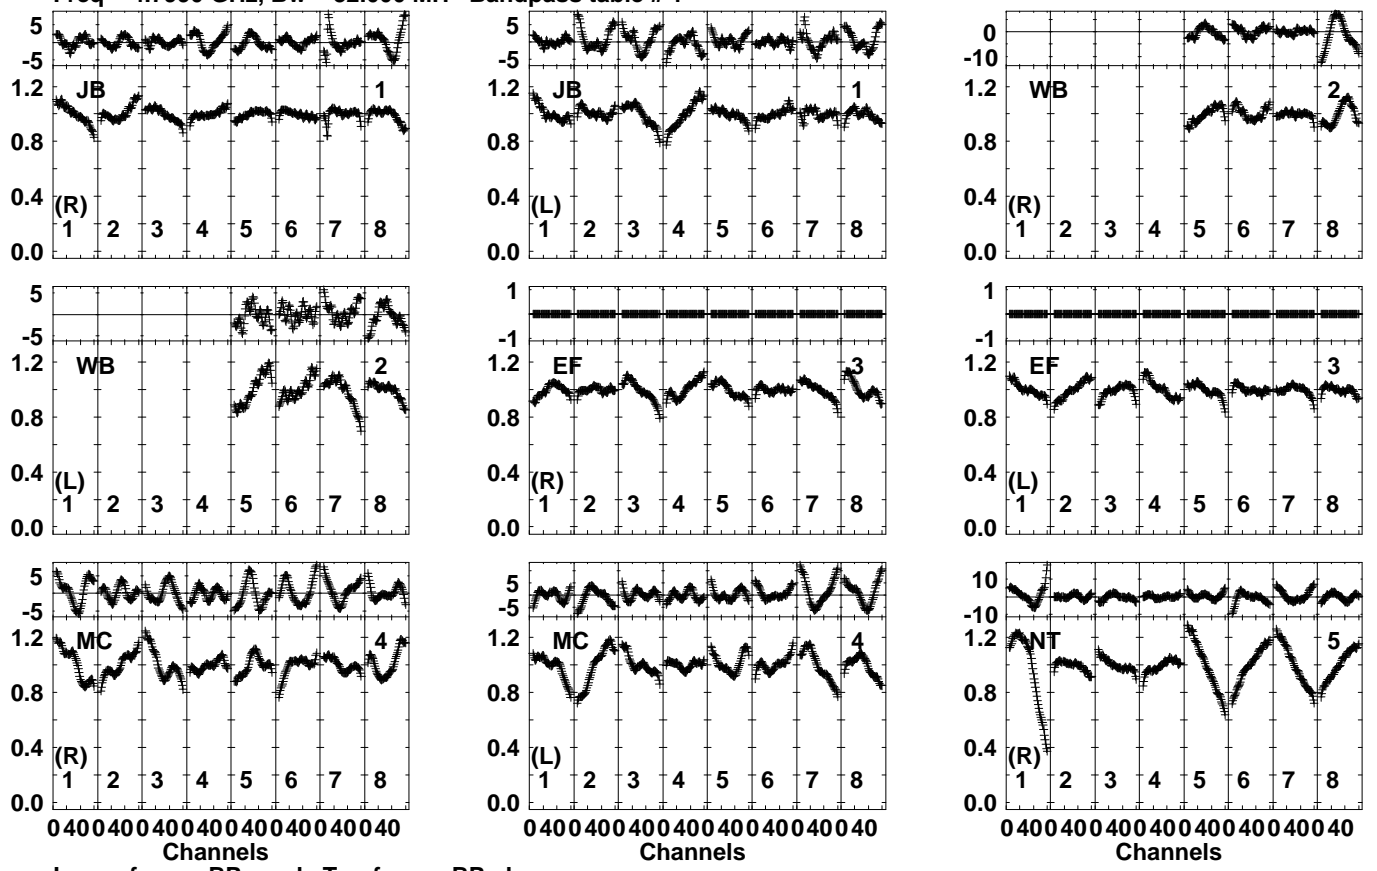

Plot file version 1 created 20-APR-2023 12:10:38  
 EG123C.UVDATA.1  
 Freq = 4.7990 GHz, Bw = 32.000 MH Bandpass table # 1

Lower frame: BP ampl Top frame: BP phase  
 Bandpass table spectrum Antenna: \*  
 Timerange: 00/00:00:01 to 999/00:00:00

Plot file version 2 created 20-APR-2023 12:10:38  
 EG123C.UVDATA.1  
 Freq = 4.7990 GHz, Bw = 32.000 MH Bandpass table # 1

040040040040040040040040  
 Channels

040040040040040040040040  
 Channels

040040040040040040040040  
 Channels

Lower frame: BP ampl Top frame: BP phase  
 Bandpass table spectrum Antenna: \*  
 Timerange: 00/00:00:01 to 999/00:00:00