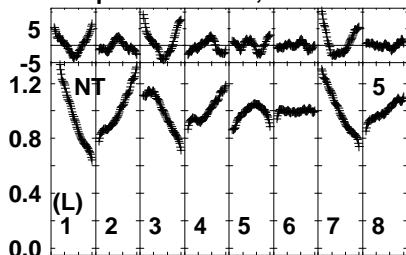

Plot file version 1 created 20-APR-2023 12:10:38  
 EG123C.UVDATA.1  
 Freq = 4.7990 GHz, Bw = 32.000 MH Bandpass table # 1

Lower frame: BP ampl Top frame: BP phase  
 Bandpass table spectrum Antenna: \*  
 Timerange: 00/00:00:01 to 999/00:00:00

Plot file version 2 created 20-APR-2023 12:10:38  
 EG123C.UVDATA.1  
 Freq = 4.7990 GHz, Bw = 32.000 MH Bandpass table # 1

040040040040040040040040  
 Channels

040040040040040040040040  
 Channels

040040040040040040040040  
 Channels

Lower frame: BP ampl Top frame: BP phase  
 Bandpass table spectrum Antenna: \*  
 Timerange: 00/00:00:01 to 999/00:00:00