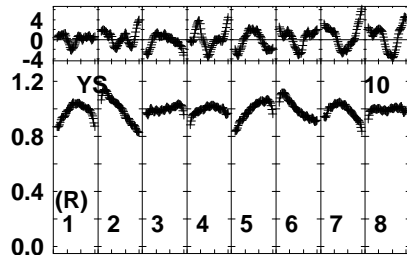

Plot file version 1 created 20-APR-2023 12:10:38  
 EG123C.UVDATA.1  
 Freq = 4.7990 GHz, Bw = 32.000 MH Bandpass table # 1

Lower frame: BP ampl Top frame: BP phase  
 Bandpass table spectrum Antenna: \*  
 Timerange: 00/00:00:01 to 999/00:00:00

Plot file version 2 created 20-APR-2023 12:10:38  
 EG123C.UVDATA.1  
 Freq = 4.7990 GHz, Bw = 32.000 MH Bandpass table # 1

040040040040040040040040  
 Channels

040040040040040040040040  
 Channels

040040040040040040040040  
 Channels

Lower frame: BP ampl Top frame: BP phase  
 Bandpass table spectrum Antenna: \*  
 Timerange: 00/00:00:01 to 999/00:00:00