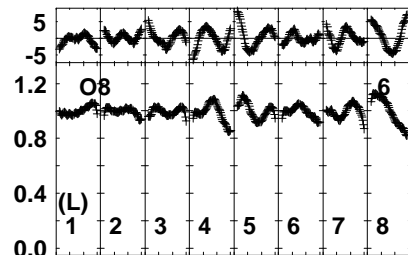

Plot file version 1 created 20-APR-2023 12:10:38  
 EG123C.UVDATA.1  
 Freq = 4.7990 GHz, Bw = 32.000 MH Bandpass table # 1

Lower frame: BP ampl Top frame: BP phase  
 Bandpass table spectrum Antenna: \*  
 Timerange: 00/00:00:01 to 999/00:00:00

Plot file version 2 created 20-APR-2023 12:10:38  
 EG123C.UVDATA.1  
 Freq = 4.7990 GHz, Bw = 32.000 MH Bandpass table # 1

040040040040040040040040  
 Channels

040040040040040040040040  
 Channels

040040040040040040040040  
 Channels

Lower frame: BP ampl Top frame: BP phase  
 Bandpass table spectrum Antenna: \*  
 Timerange: 00/00:00:01 to 999/00:00:00