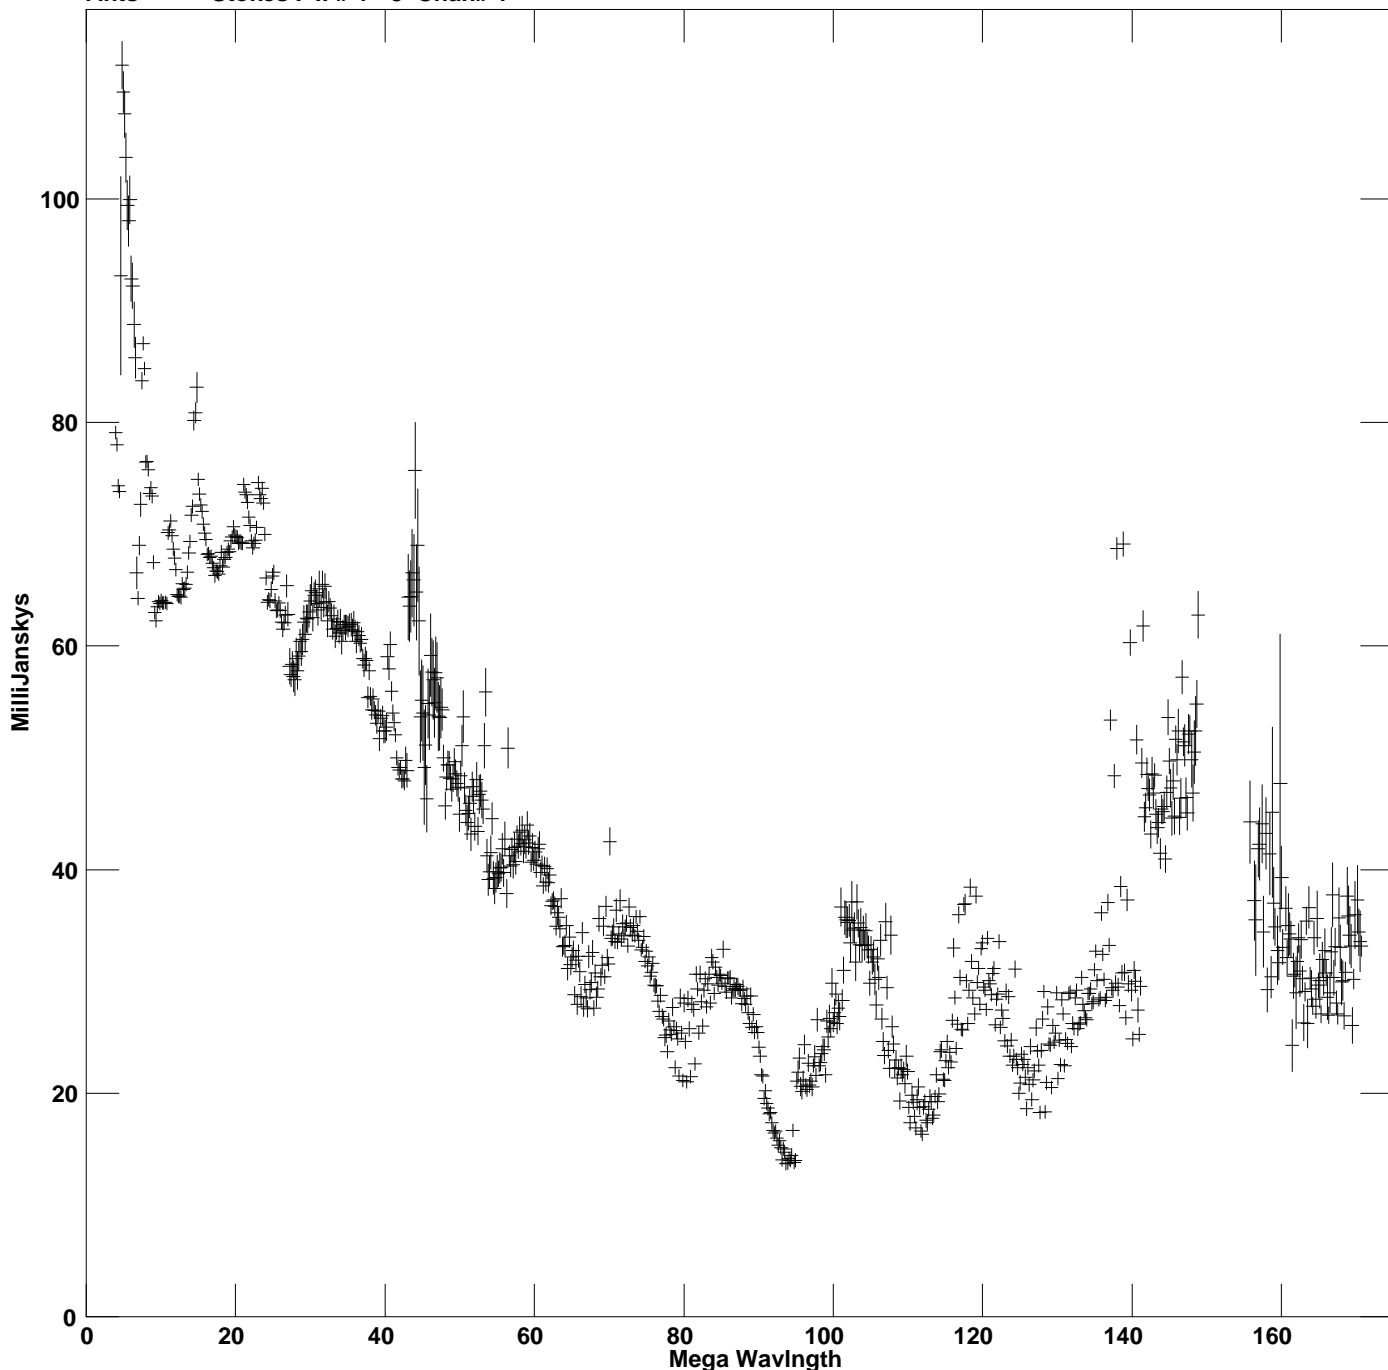

Plot file version 1 created 21-FEB-2024 13:48:36  
Amplitude vs UV dist for J1738+2645.MULTI.1 Source:J1738+2645  
Ants \* - \* Stokes I IF# 1 - 8 Chan# 1

Freq = 4.8147 GHz, Bw = 32.000 MHz