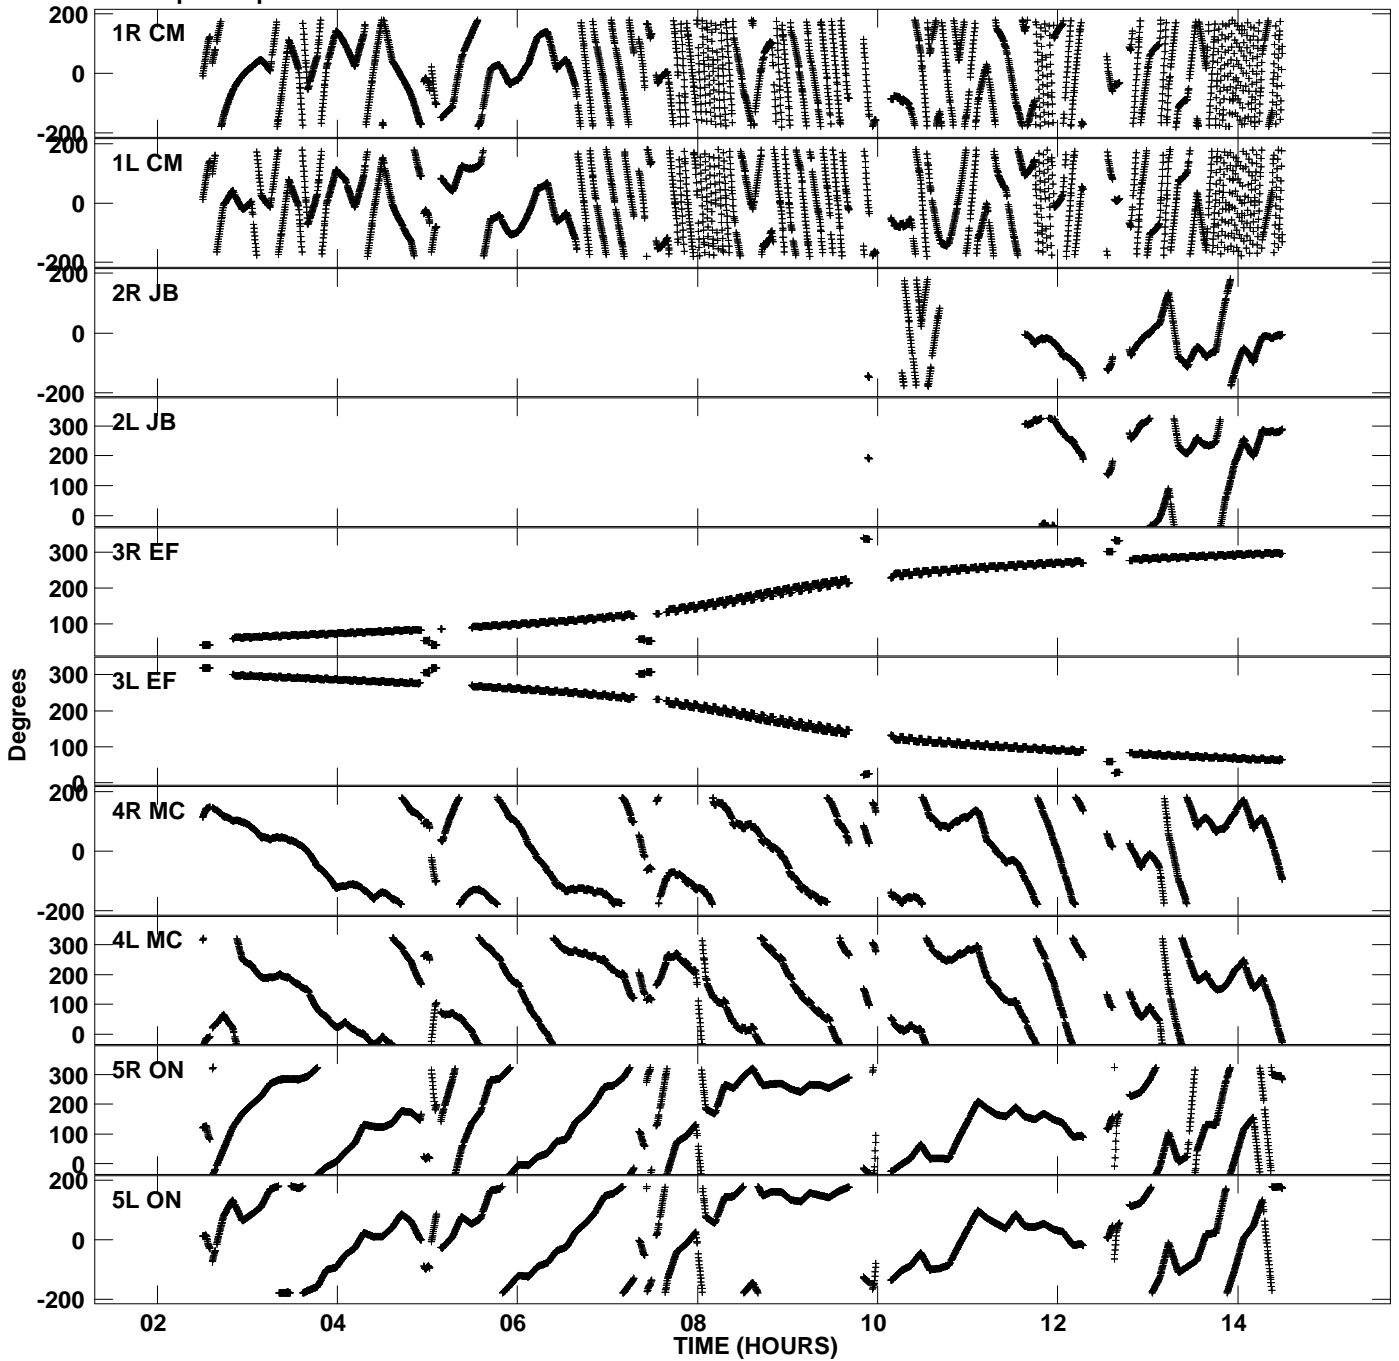

Plot file version 1 created 31-JUL-2007 19:40:50  
Gain phs vs UTC time for EH020.UVDATA.1  
CL 3 Rpol & Lpol IF 1

Plot file version 2 created 31-JUL-2007 19:40:50  
Gain phs vs UTC time for EH020.UVDATA.1  
CL 3 Rpol & Lpol IF 1