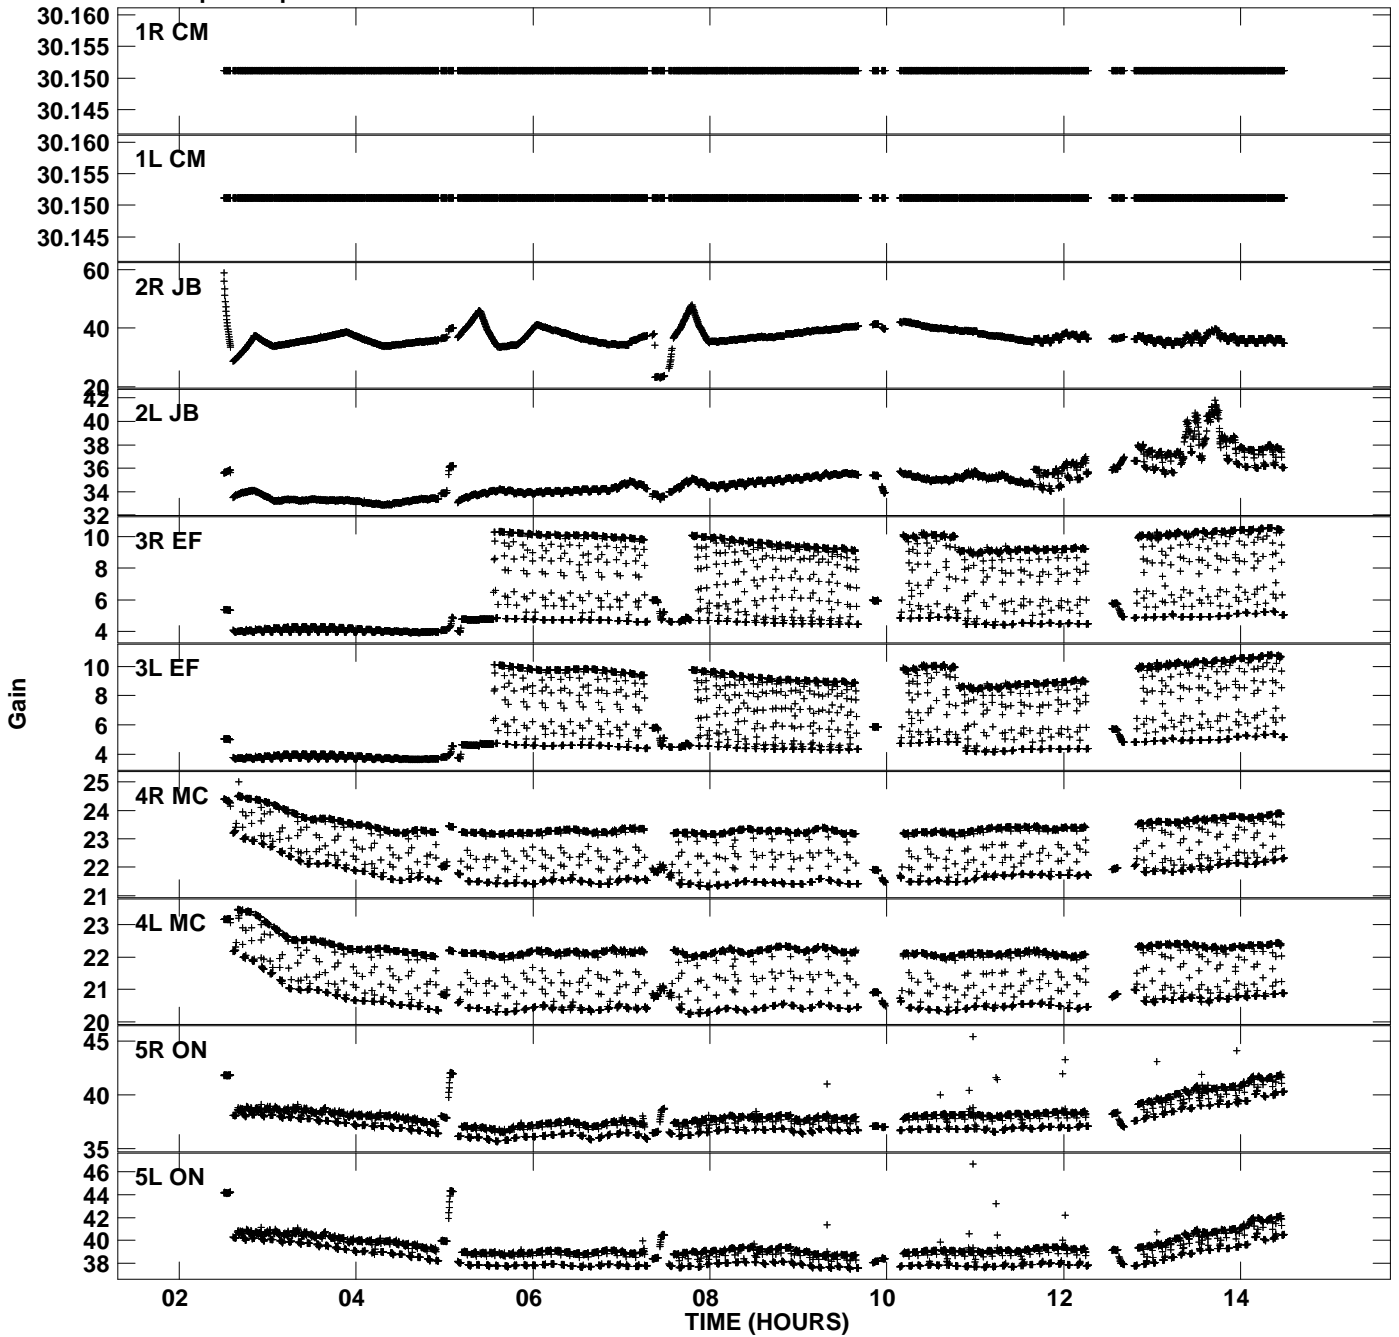

Plot file version 1 created 31-JUL-2007 18:28:16
Gain amp vs UTC time for EH020.UVDATA.1
CL 2 Rpol & Lpol IF 1

Plot file version 2 created 31-JUL-2007 18:28:16
Gain amp vs UTC time for EH020.UVDATA.1
CL 2 Rpol & Lpol IF 1