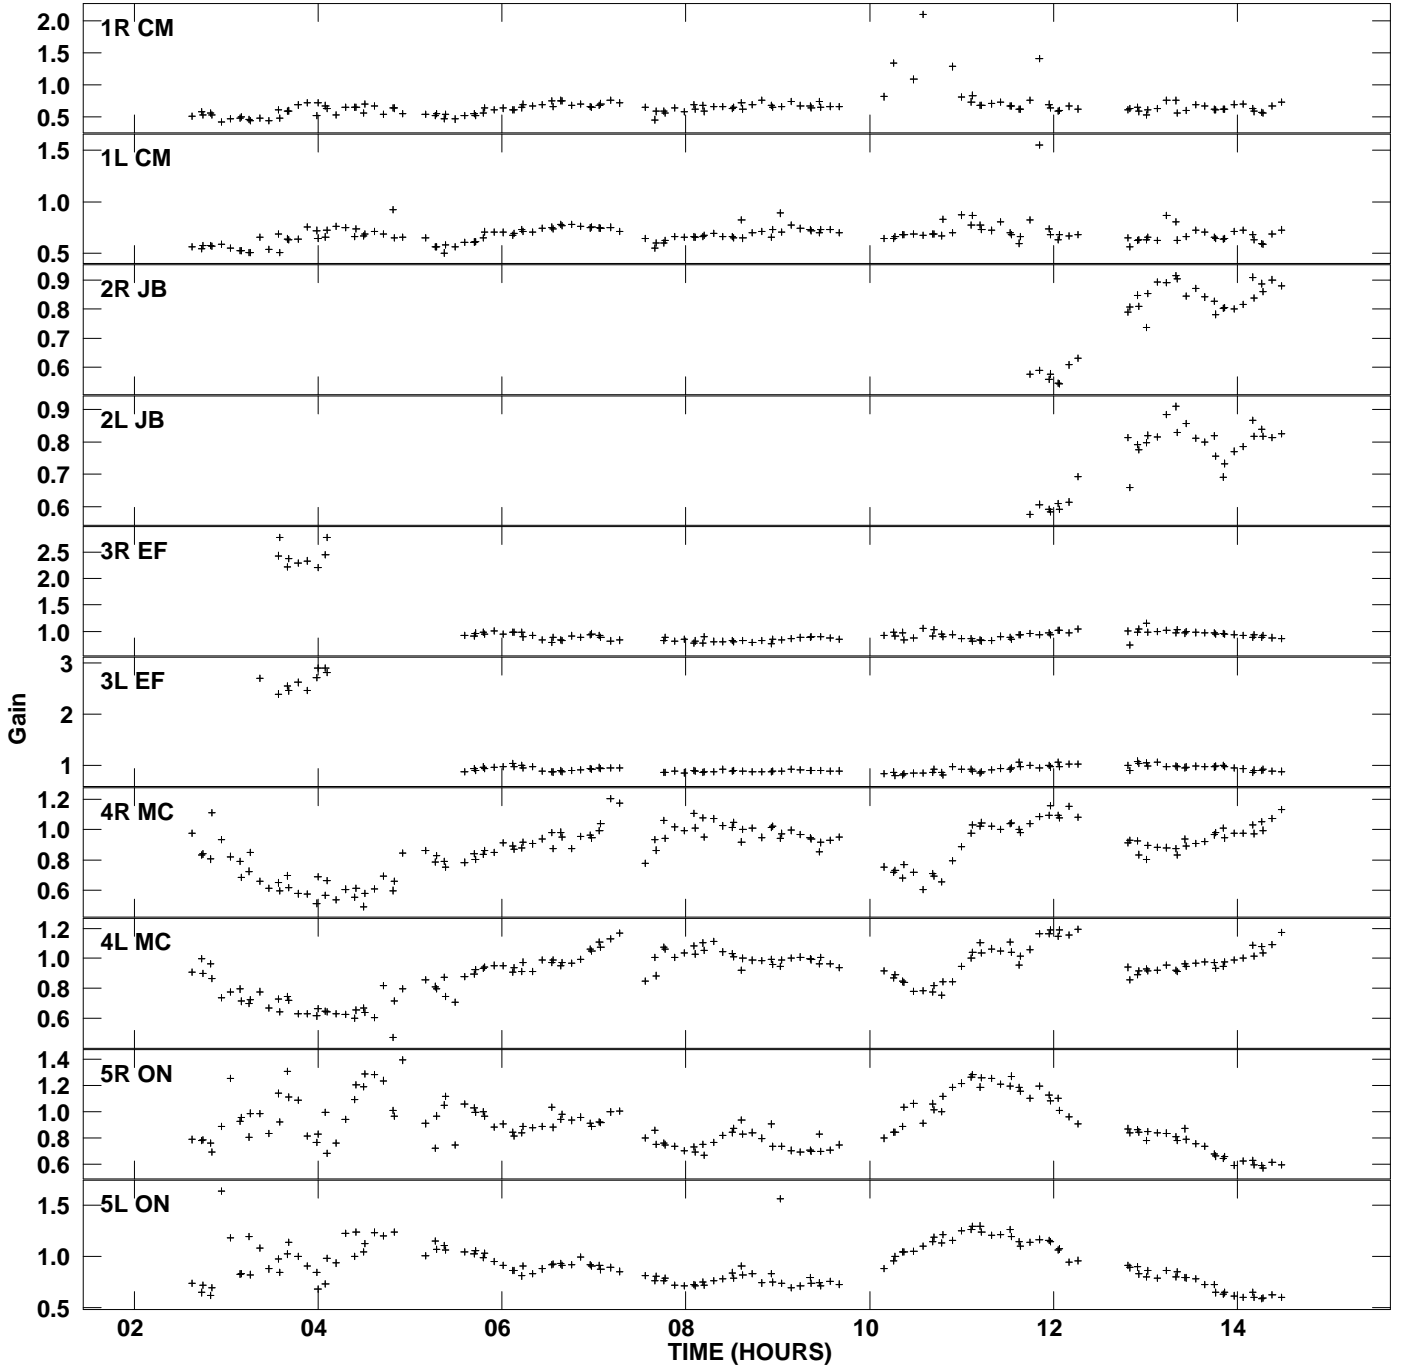

Plot file version 1 created 31-JUL-2007 20:29:40  
Gain amp vs UTC time for J0244+6228.MULTI.1  
SN 2 Rpol & Lpol IF 1

Plot file version 2 created 31-JUL-2007 20:29:40  
Gain amp vs UTC time for J0244+6228.MULTI.1  
SN 2 Rpol & Lpol IF 1