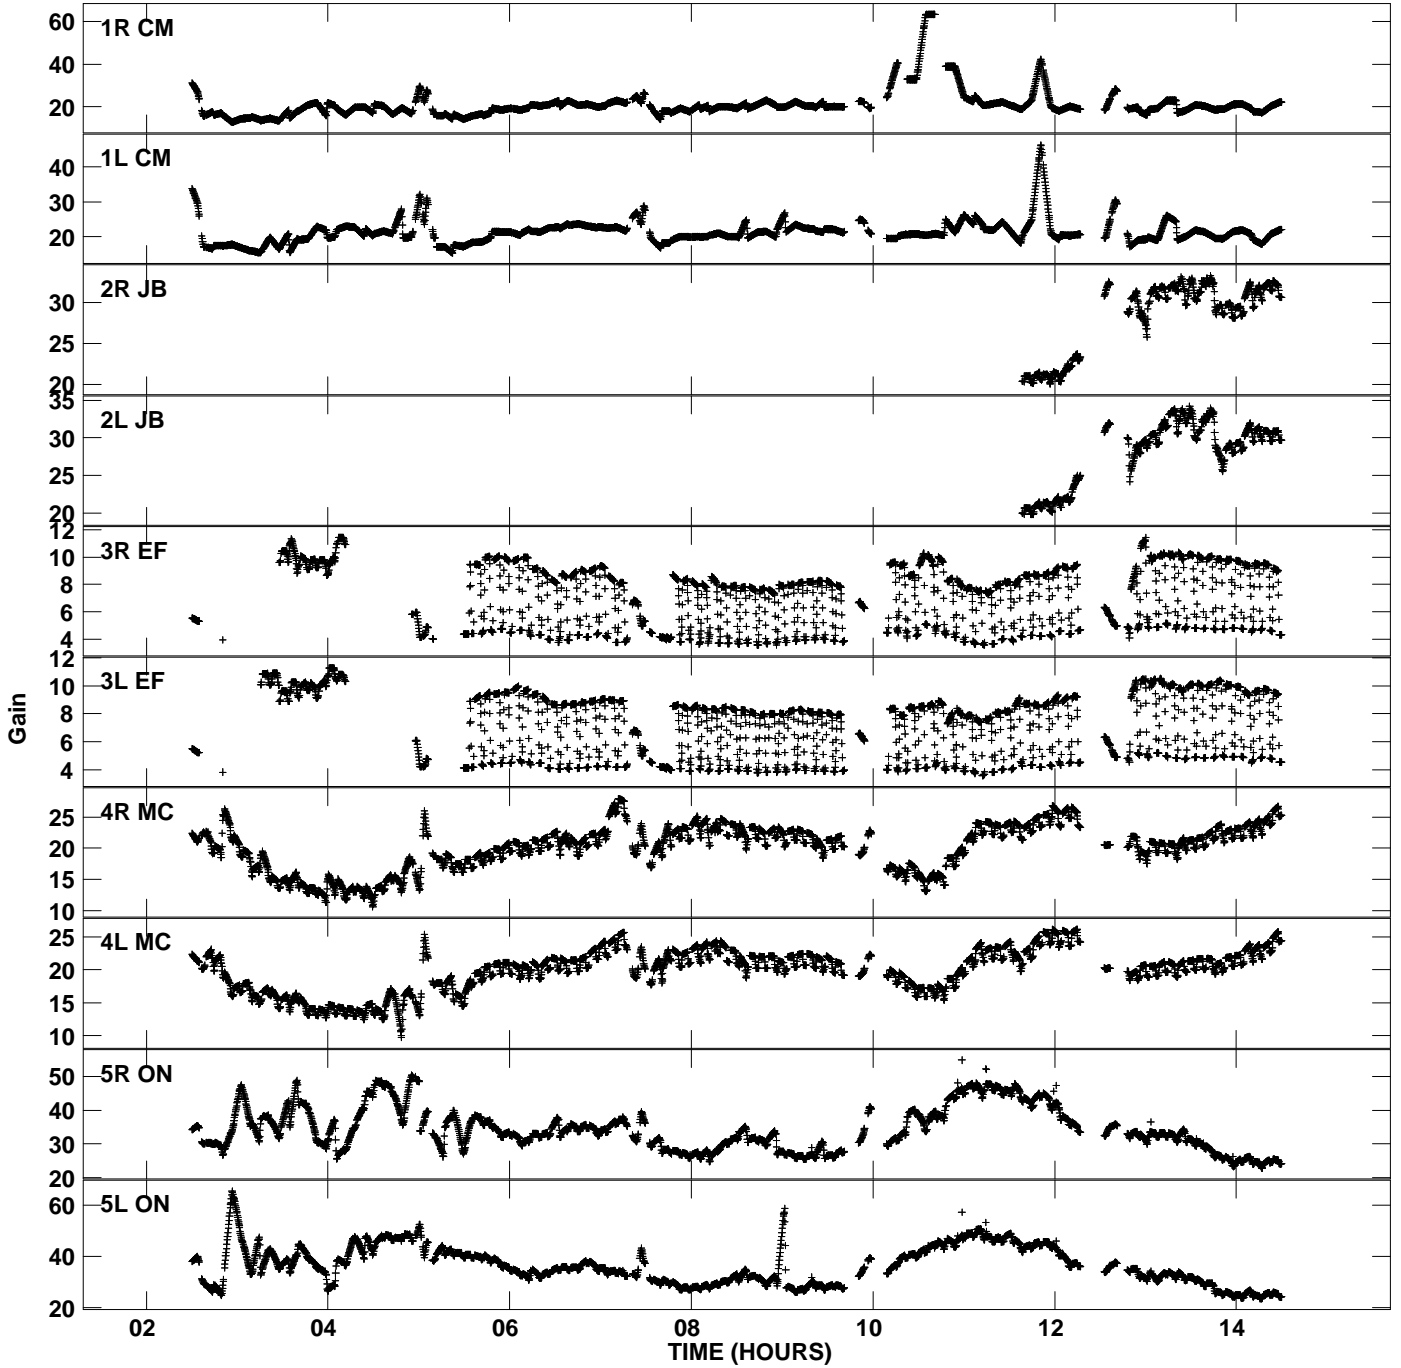

Plot file version 1 created 31-JUL-2007 20:30:22
Gain amp vs UTC time for EH020.TMP.1
CL 4 Rpol & Lpol IF 1

Plot file version 2 created 31-JUL-2007 20:30:22
Gain amp vs UTC time for EH020.TMP.1
CL 4 Rpol & Lpol IF 1