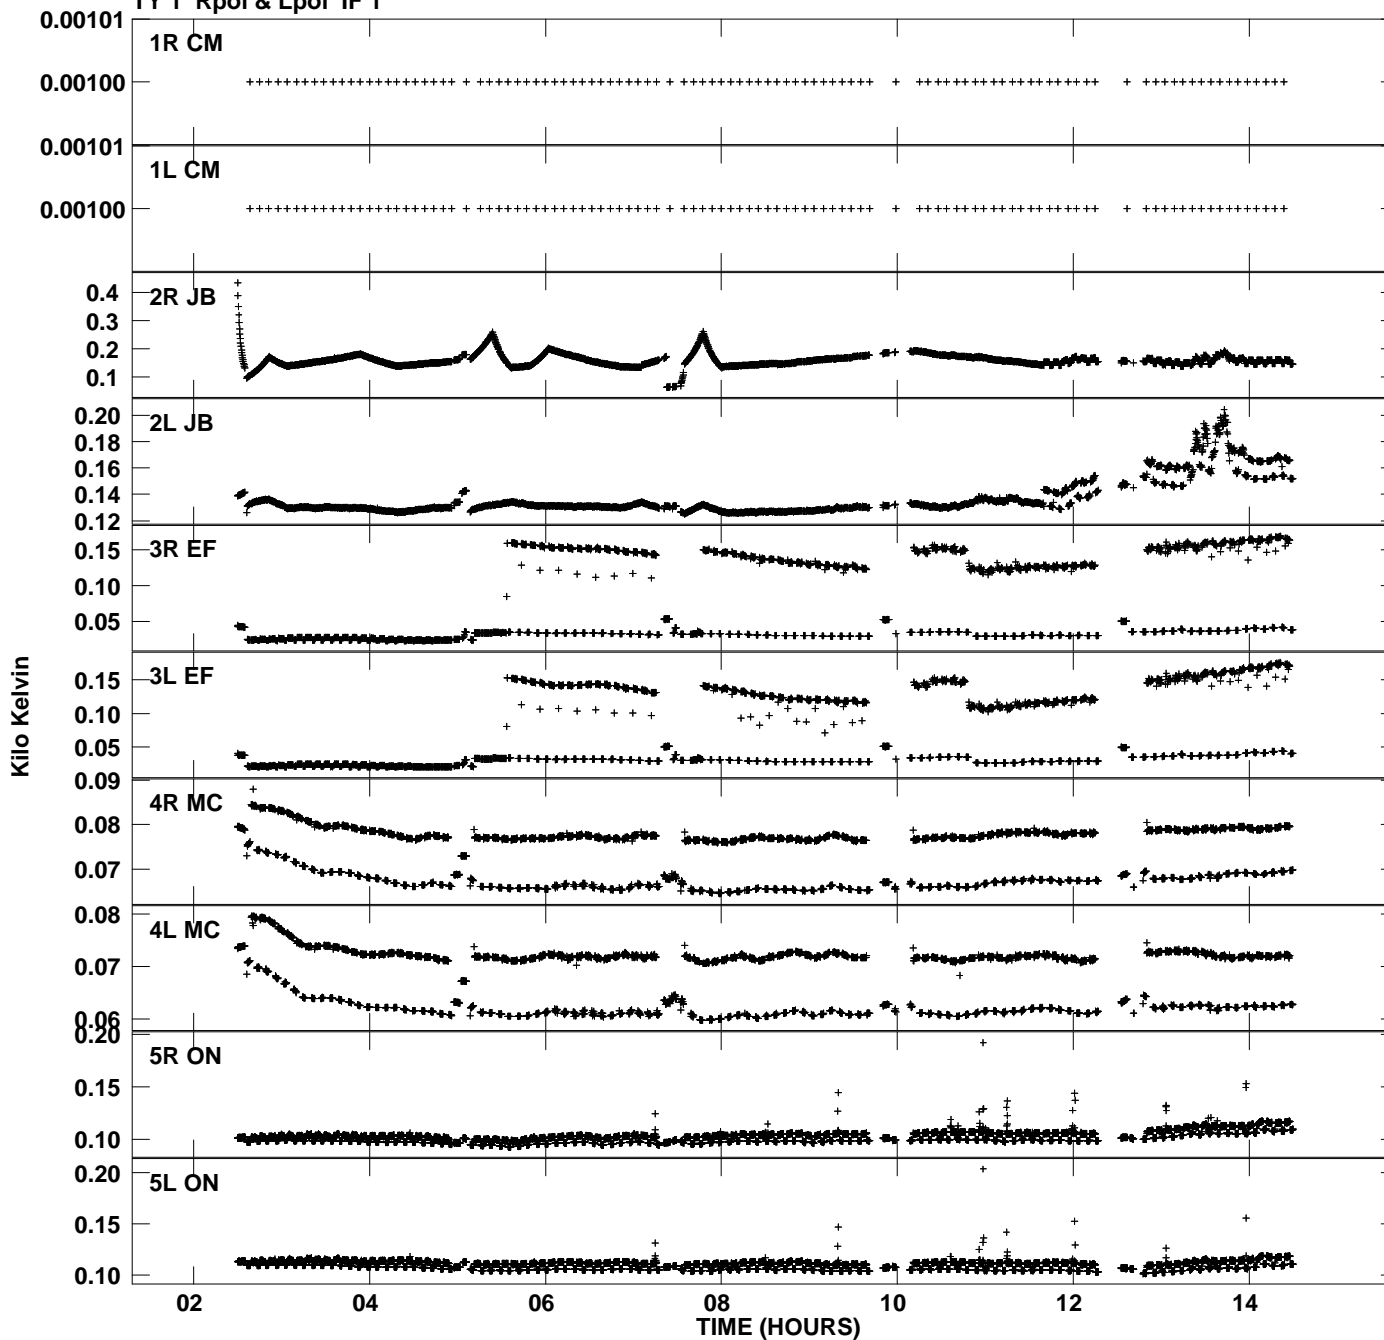

Plot file version 1 created 31-JUL-2007 18:28:07  
Tsyst vs UTC time for EH020.UVDATA.1  
TY 1 Rpol & Lpol IF 1

Plot file version 2 created 31-JUL-2007 18:28:07  
Tsyst vs UTC time for EH020.UVDATA.1  
TY 1 Rpol & Lpol IF 1