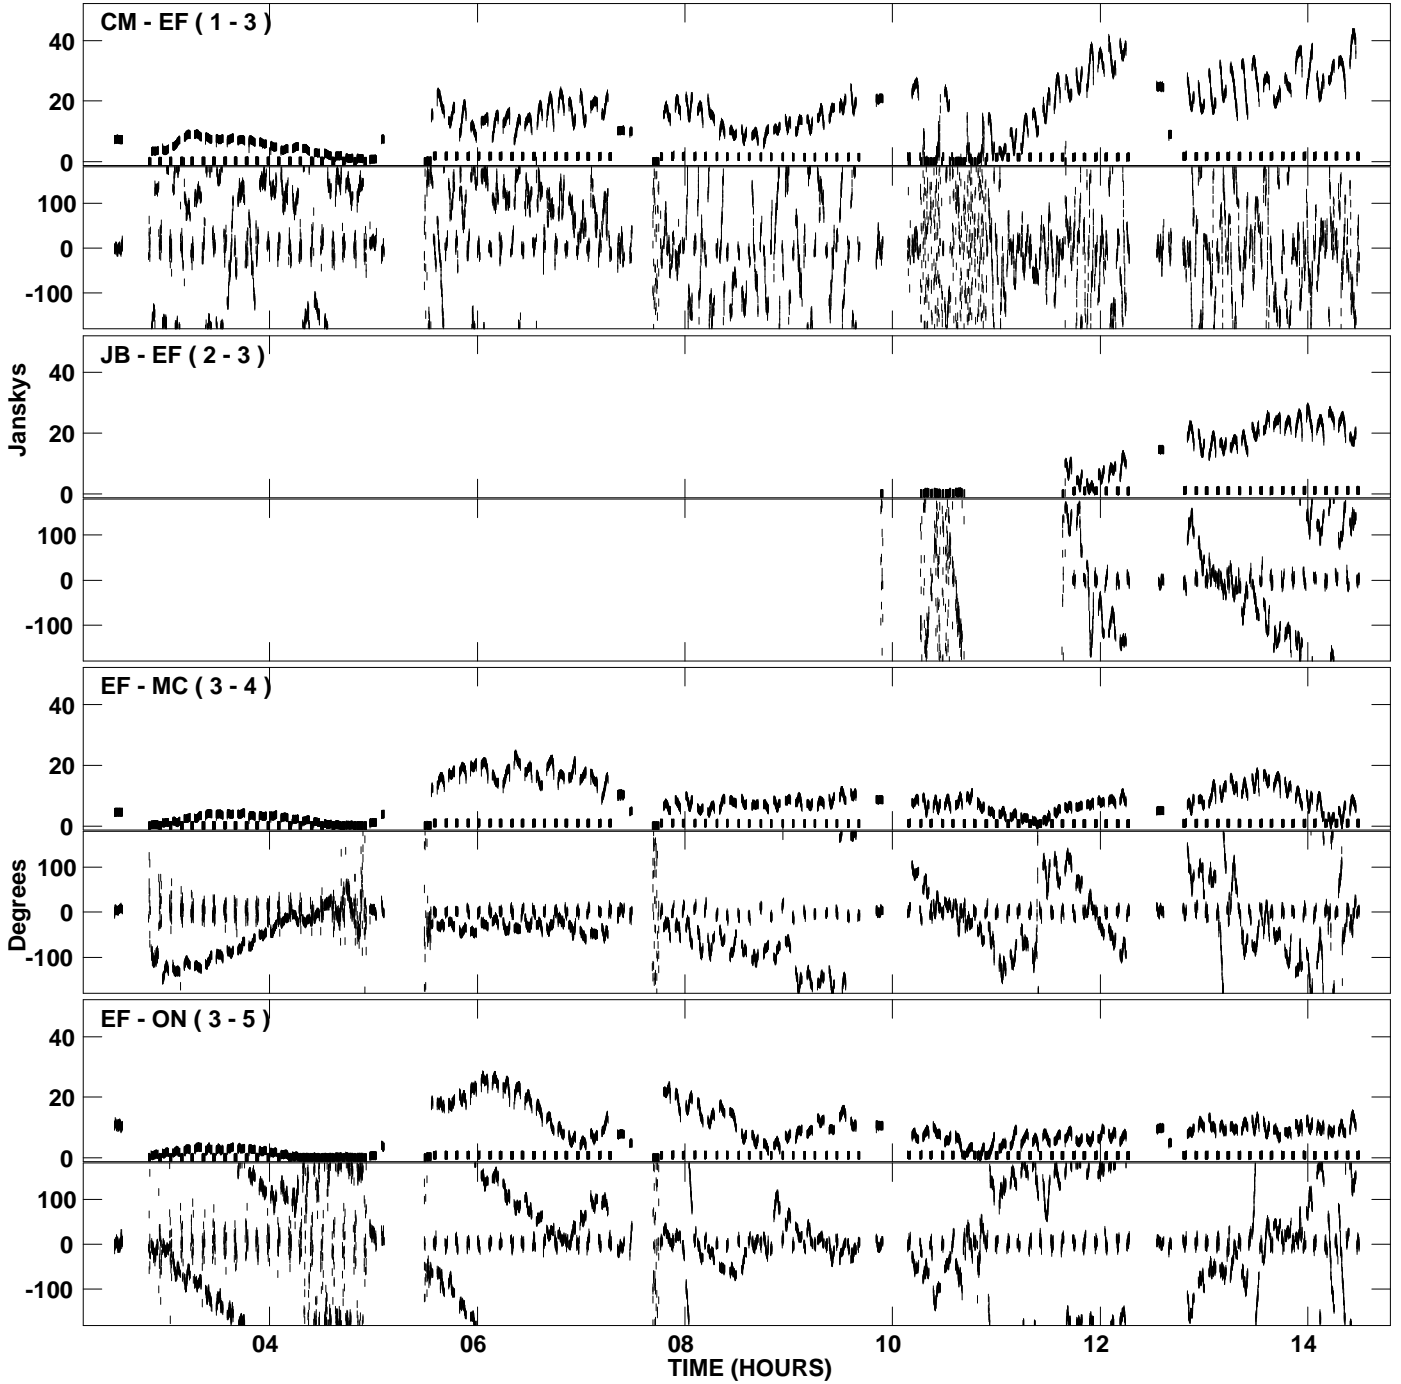

PLot file version 1 created 31-JUL-2007 20:17:42  
Amplitude and Phase vs Time for EH020.UVDATA.1 Vect aver. CL # 3  
IF 1 CHAN 1 - 1024 STK LL

PLot file version 2 created 31-JUL-2007 20:17:42  
Amplitude and Phase vs Time for EH020.UVDATA.1 Vect aver. CL # 3  
IF 1 CHAN 1 - 1024 STK LL

PLot file version 3 created 31-JUL-2007 20:22:47  
Amplitude andPhase vs Time for EH020.UVDATA.1 Vect aver. CL # 3  
IF 1 CHAN 1 - 1024 STK RR

PLot file version 4 created 31-JUL-2007 20:22:47  
Amplitude and Phase vs Time for EH020.UVDATA.1 Vect aver. CL # 3  
IF 1 CHAN 1 - 1024 STK RR