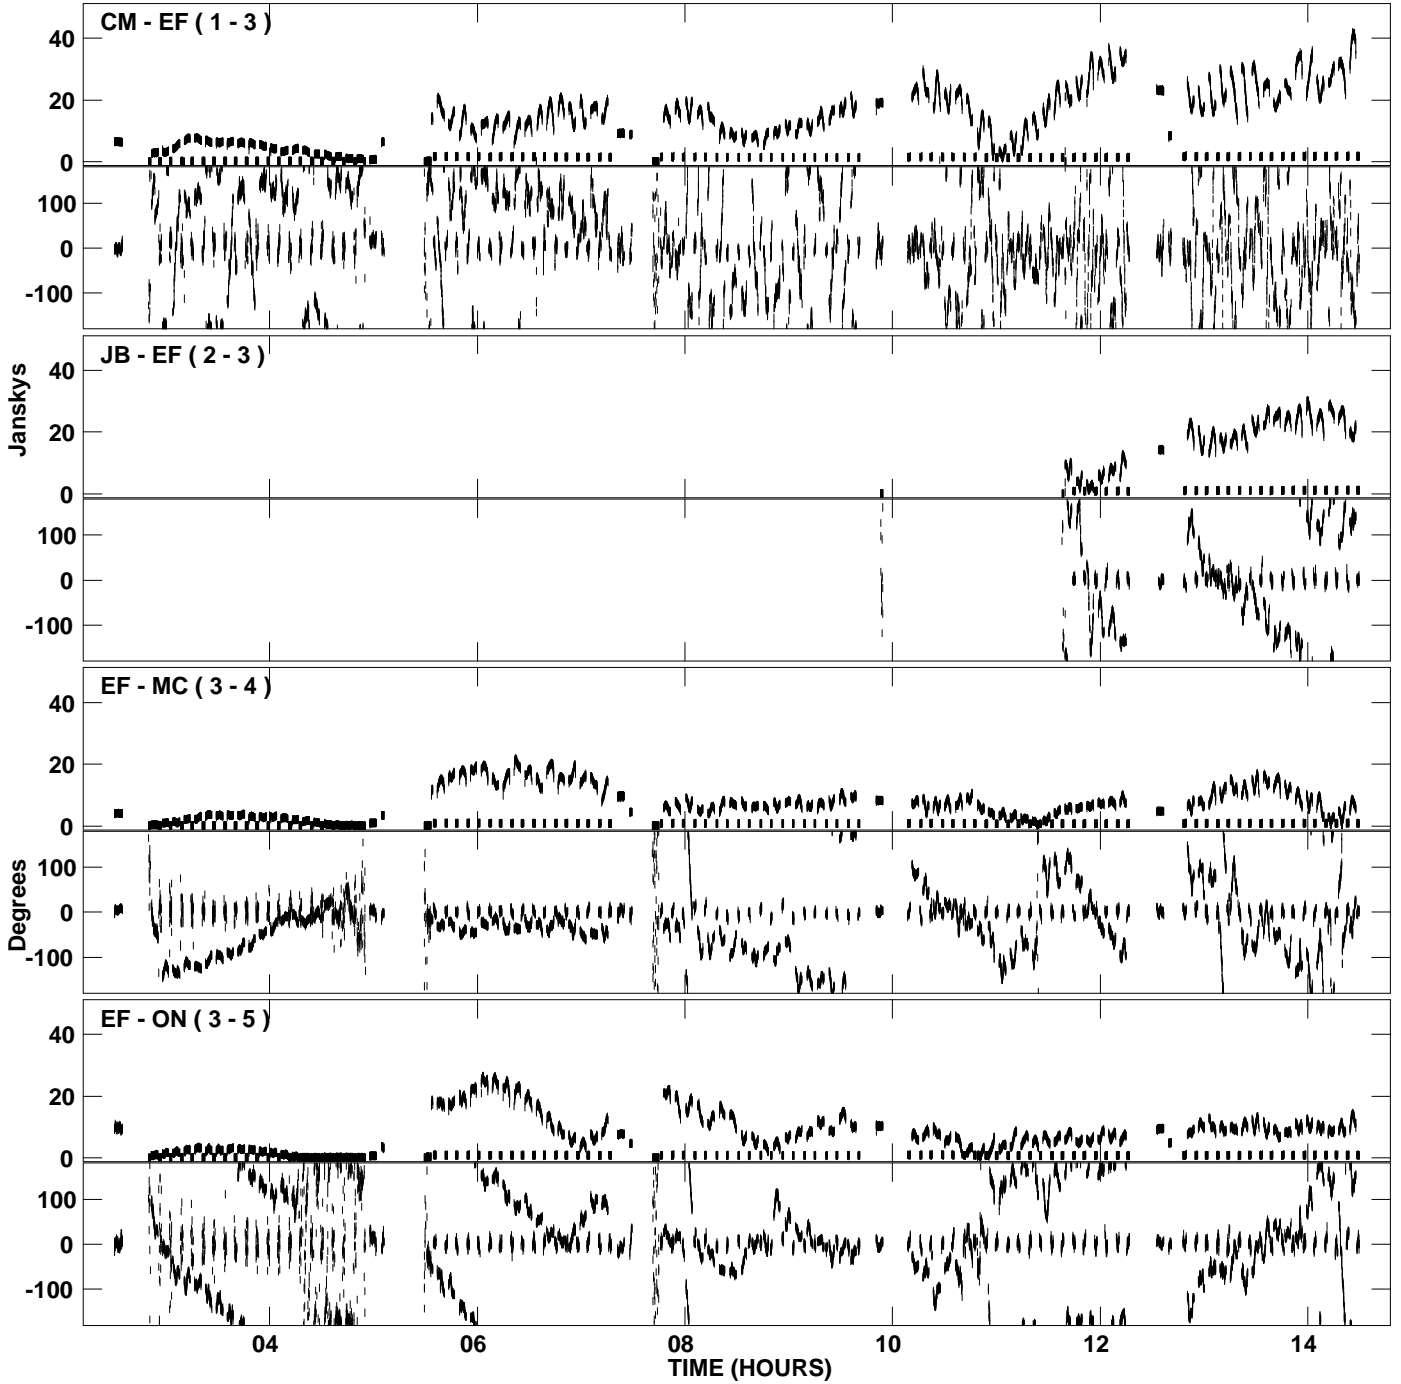

PLot file version 1 created 31-JUL-2007 20:17:42  
Amplitude and Phase vs Time for EH020.UVDATA.1 Vect aver. CL # 3  
IF 1 CHAN 1 - 1024 STK LL

PLot file version 2 created 31-JUL-2007 20:17:42  
Amplitude and Phase vs Time for EH020.UVDATA.1 Vect aver. CL # 3  
IF 1 CHAN 1 - 1024 STK LL

PLot file version 3 created 31-JUL-2007 20:22:47  
Amplitude andPhase vs Time for EH020.UVDATA.1 Vect aver. CL # 3  
IF 1 CHAN 1 - 1024 STK RR

PLot file version 4 created 31-JUL-2007 20:22:47  
Amplitude and Phase vs Time for EH020.UVDATA.1 Vect aver. CL # 3  
IF 1 CHAN 1 - 1024 STK RR