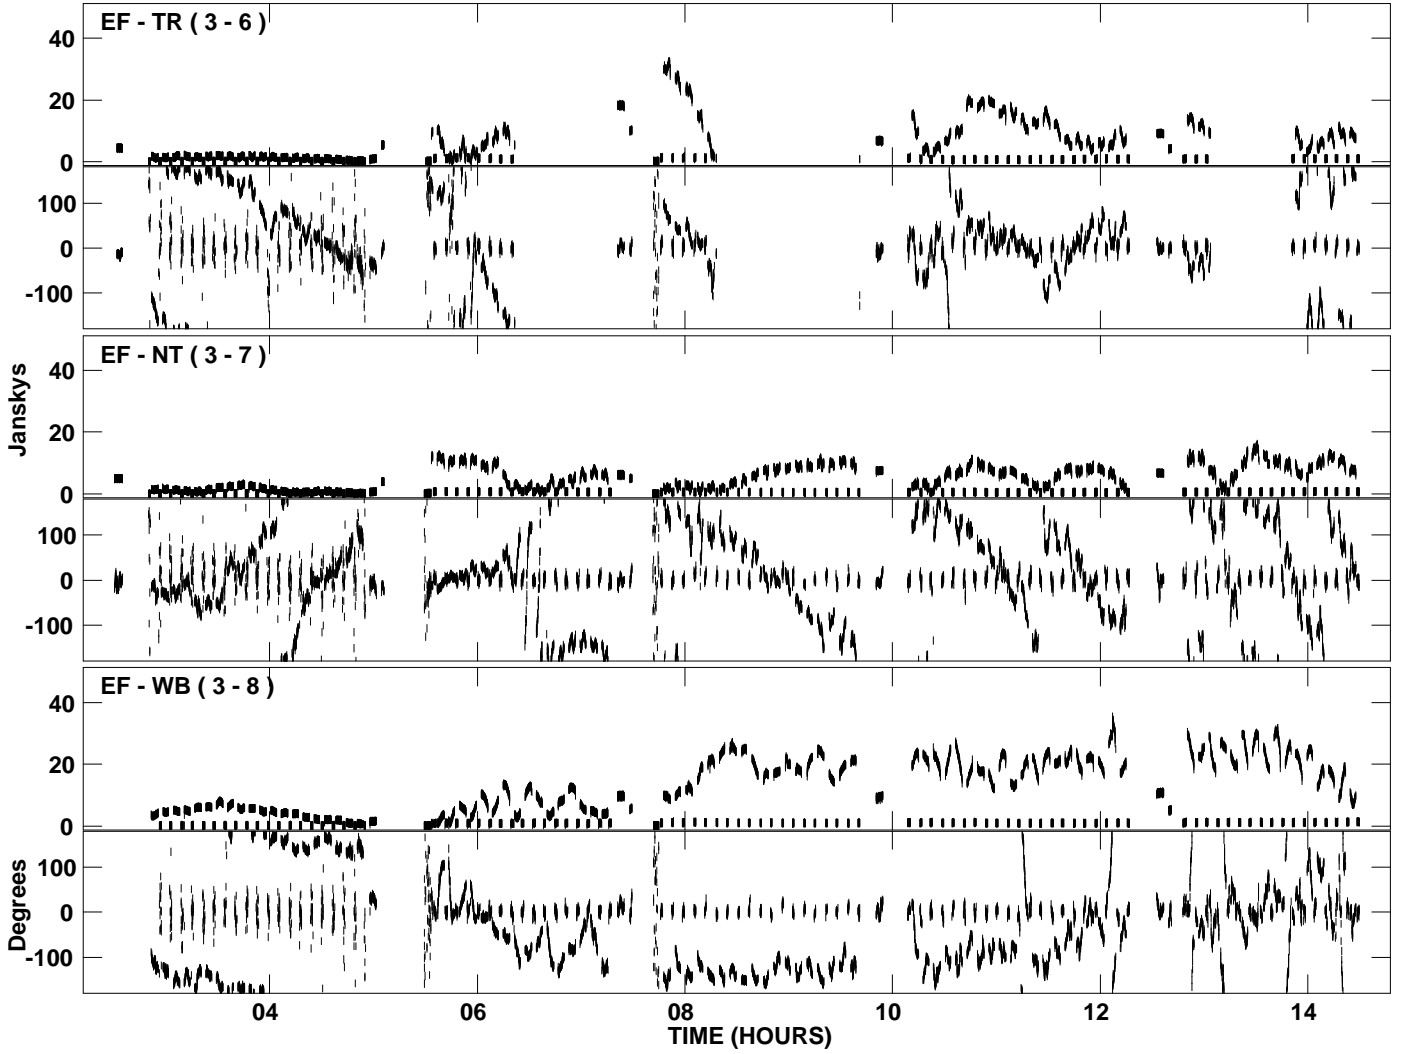

PLot file version 1 created 31-JUL-2007 20:17:42  
Amplitude and Phase vs Time for EH020.UVDATA.1 Vect aver. CL # 3  
IF 1 CHAN 1 - 1024 STK LL

PLot file version 2 created 31-JUL-2007 20:17:42  
Amplitude and Phase vs Time for EH020.UVDATA.1 Vect aver. CL # 3  
IF 1 CHAN 1 - 1024 STK LL

PLot file version 3 created 31-JUL-2007 20:22:47  
Amplitude andPhase vs Time for EH020.UVDATA.1 Vect aver. CL # 3  
IF 1 CHAN 1 - 1024 STK RR

PLot file version 4 created 31-JUL-2007 20:22:47  
Amplitude and Phase vs Time for EH020.UVDATA.1 Vect aver. CL # 3  
IF 1 CHAN 1 - 1024 STK RR