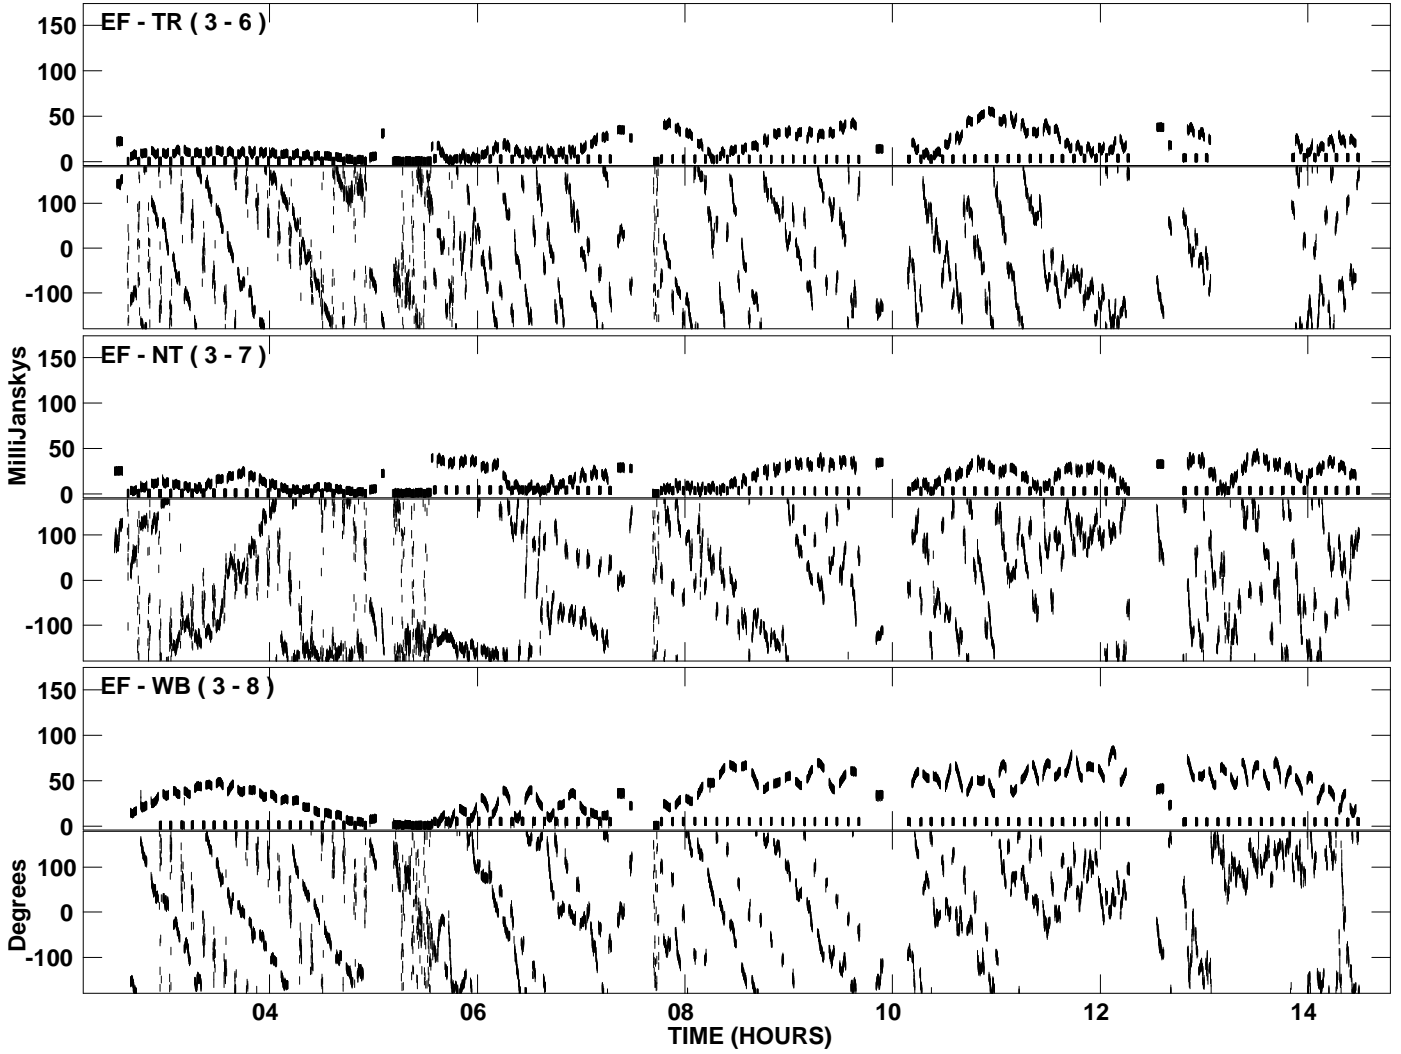

PLot file version 1 created 31-JUL-2007 18:00:06  
Amplitude andPhase vs Time for EH020.UVDATA.1 Vect aver.  
IF 1 CHAN 1 - 1024 STK LL

PLot file version 2 created 31-JUL-2007 18:00:06  
Amplitude andPhase vs Time for EH020.UVDATA.1 Vect aver.  
IF 1 CHAN 1 - 1024 STK LL

PLot file version 3 created 31-JUL-2007 18:04:25  
Amplitude andPhase vs Time for EH020.UVDATA.1 Vect aver.  
IF 1 CHAN 1 - 1024 STK RR

PLot file version 4 created 31-JUL-2007 18:04:25  
Amplitude andPhase vs Time for EH020.UVDATA.1 Vect aver.  
IF 1 CHAN 1 - 1024 STK RR