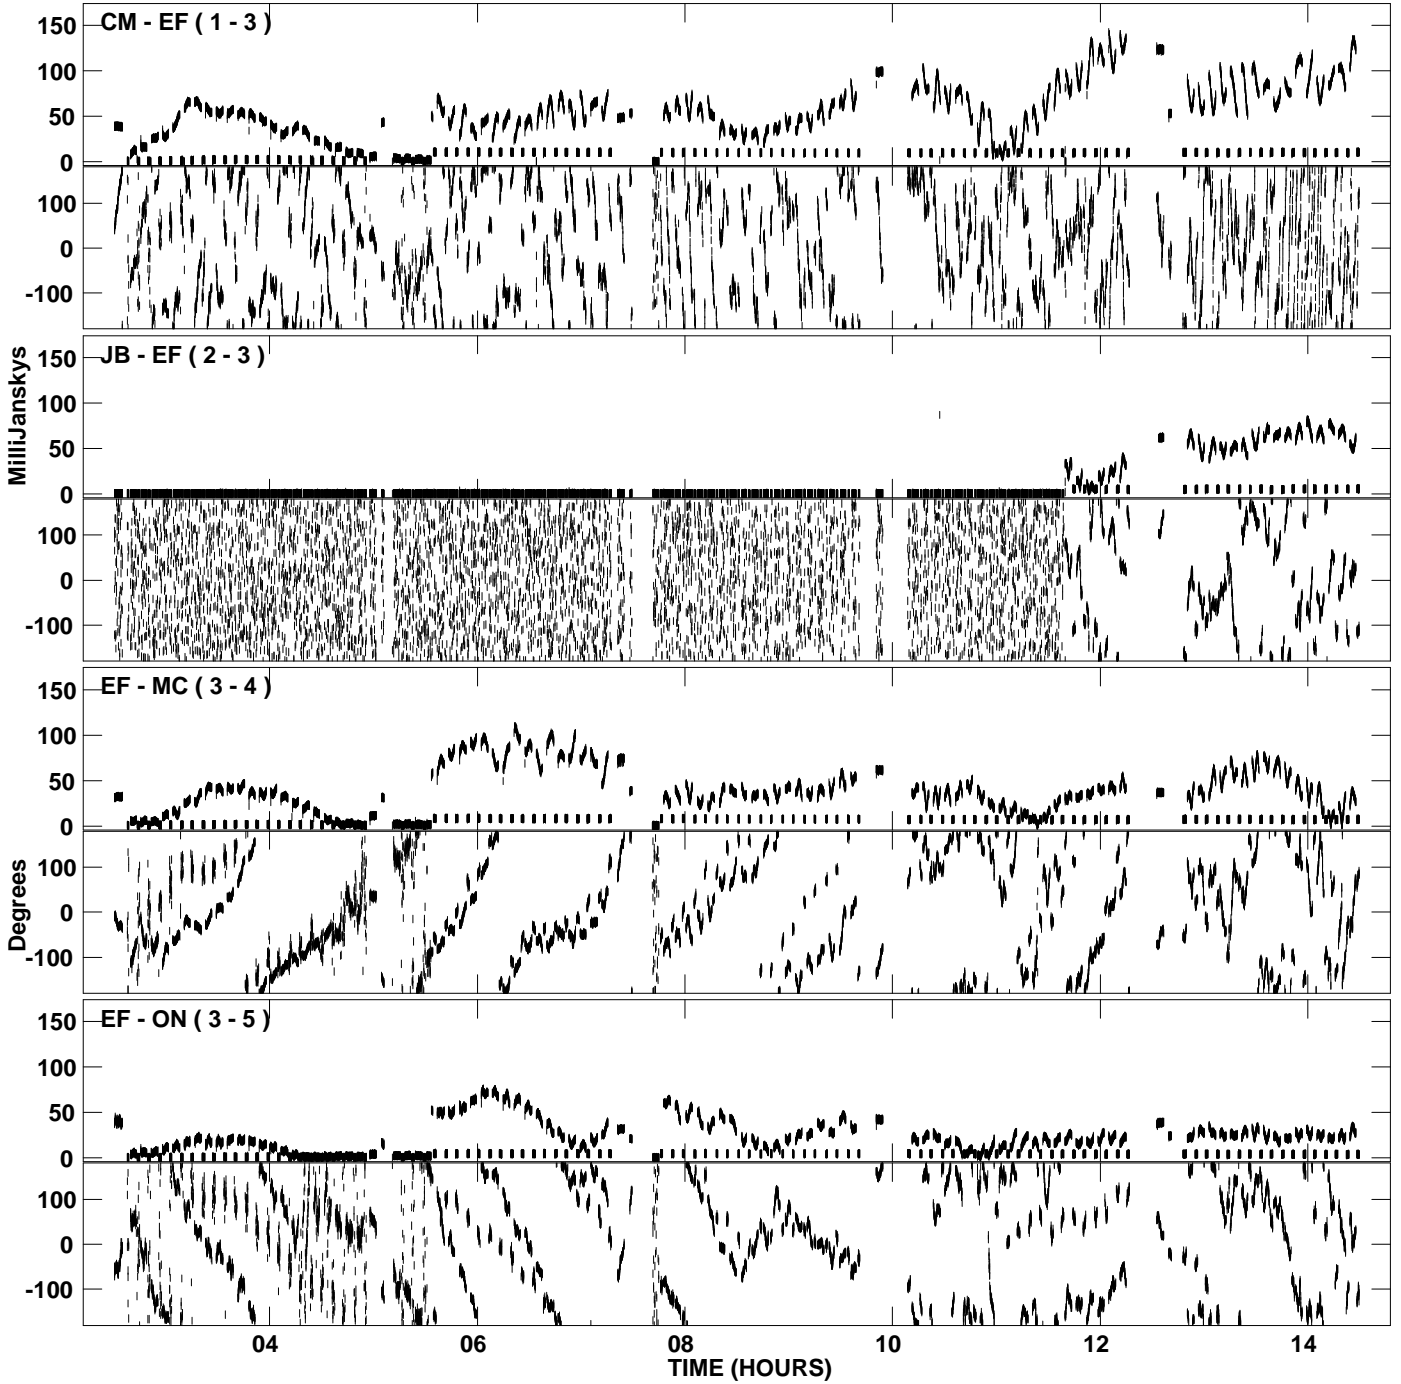

PLot file version 1 created 31-JUL-2007 18:00:06  
Amplitude andPhase vs Time for EH020.UVDATA.1 Vect aver.  
IF 1 CHAN 1 - 1024 STK LL

PLot file version 2 created 31-JUL-2007 18:00:06  
Amplitude andPhase vs Time for EH020.UVDATA.1 Vect aver.  
IF 1 CHAN 1 - 1024 STK LL

PLot file version 3 created 31-JUL-2007 18:04:25  
Amplitude andPhase vs Time for EH020.UVDATA.1 Vect aver.  
IF 1 CHAN 1 - 1024 STK RR

PLot file version 4 created 31-JUL-2007 18:04:25  
Amplitude andPhase vs Time for EH020.UVDATA.1 Vect aver.  
IF 1 CHAN 1 - 1024 STK RR