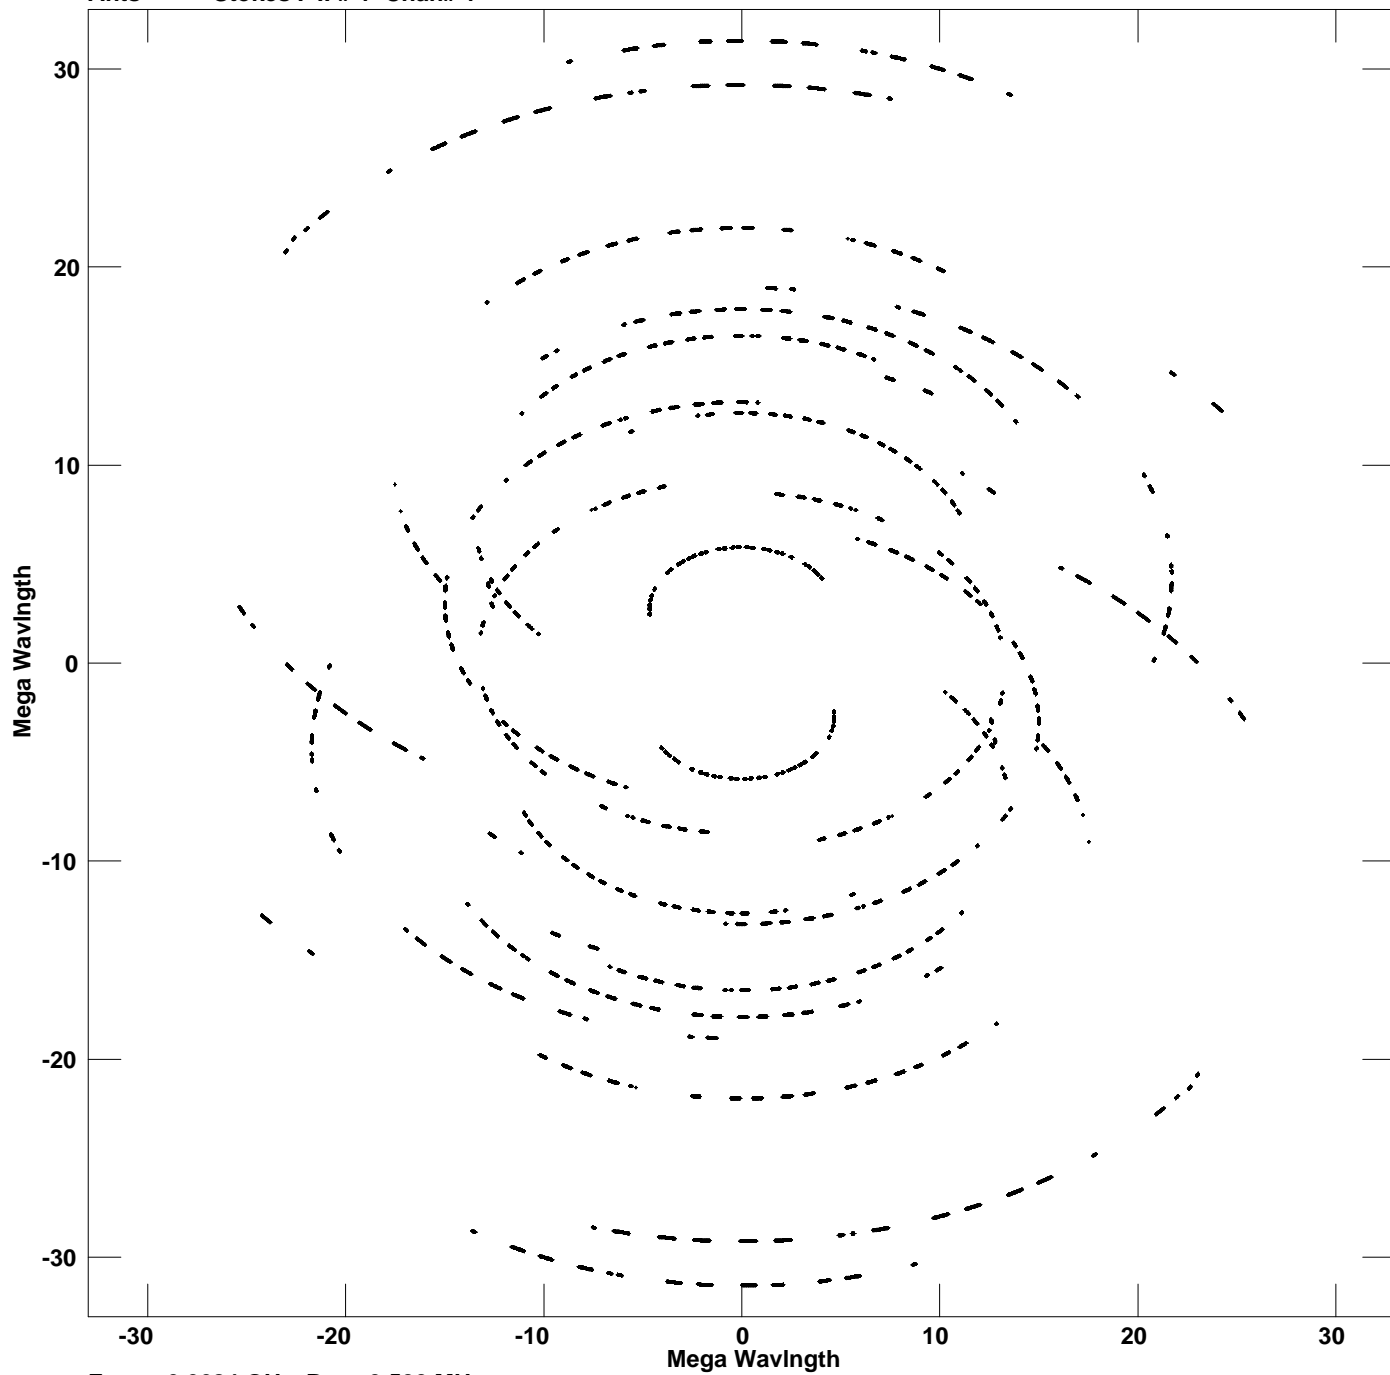

Plot file version 1 created 04-DEC-2007 23:45:53
V vs U for DR21OHN.MULTI.1 Source:DR21OHN
Ants * - * Stokes I IF# 1 Chan# 1

Freq = 6.6684 GHz, Bw = 0.500 MHz