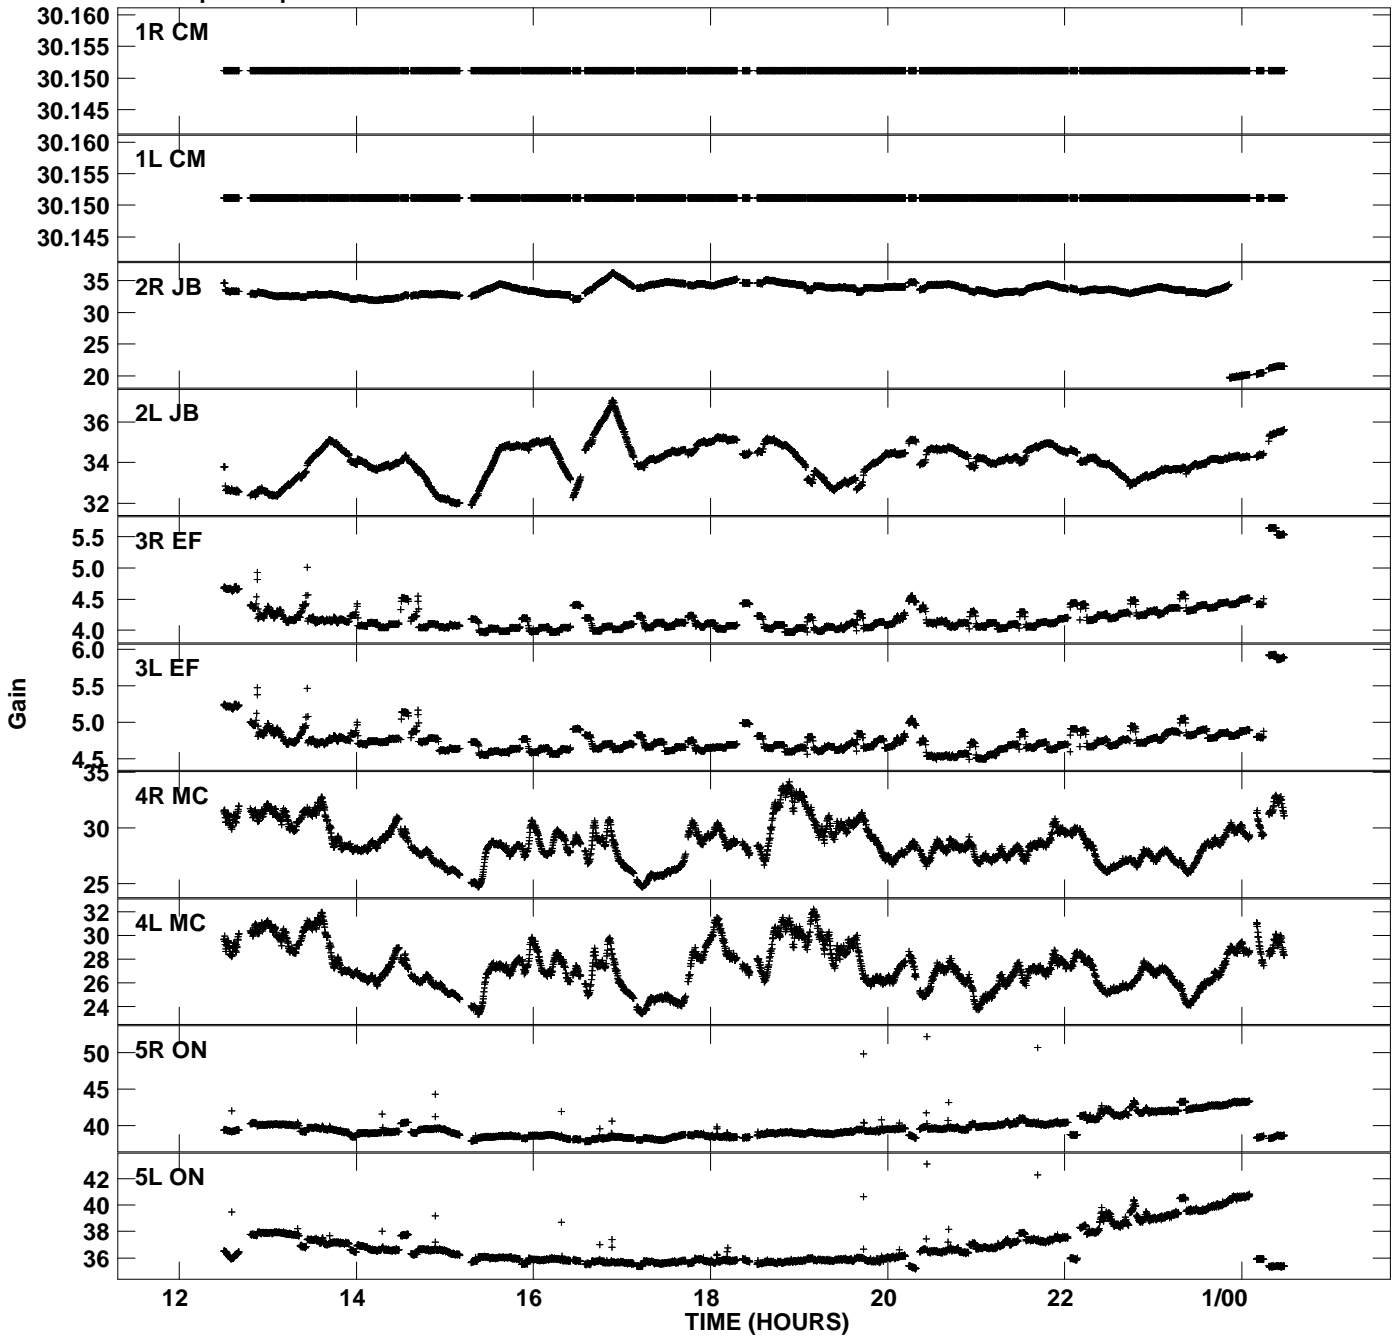

Plot file version 1 created 03-DEC-2007 20:40:35
Gain amp vs UTC time for EH022.UVDATA.1
CL 2 Rpol & Lpol IF 1

Plot file version 2 created 03-DEC-2007 20:40:36
Gain amp vs UTC time for EH022.UVDATA.1
CL 2 Rpol & Lpol IF 1