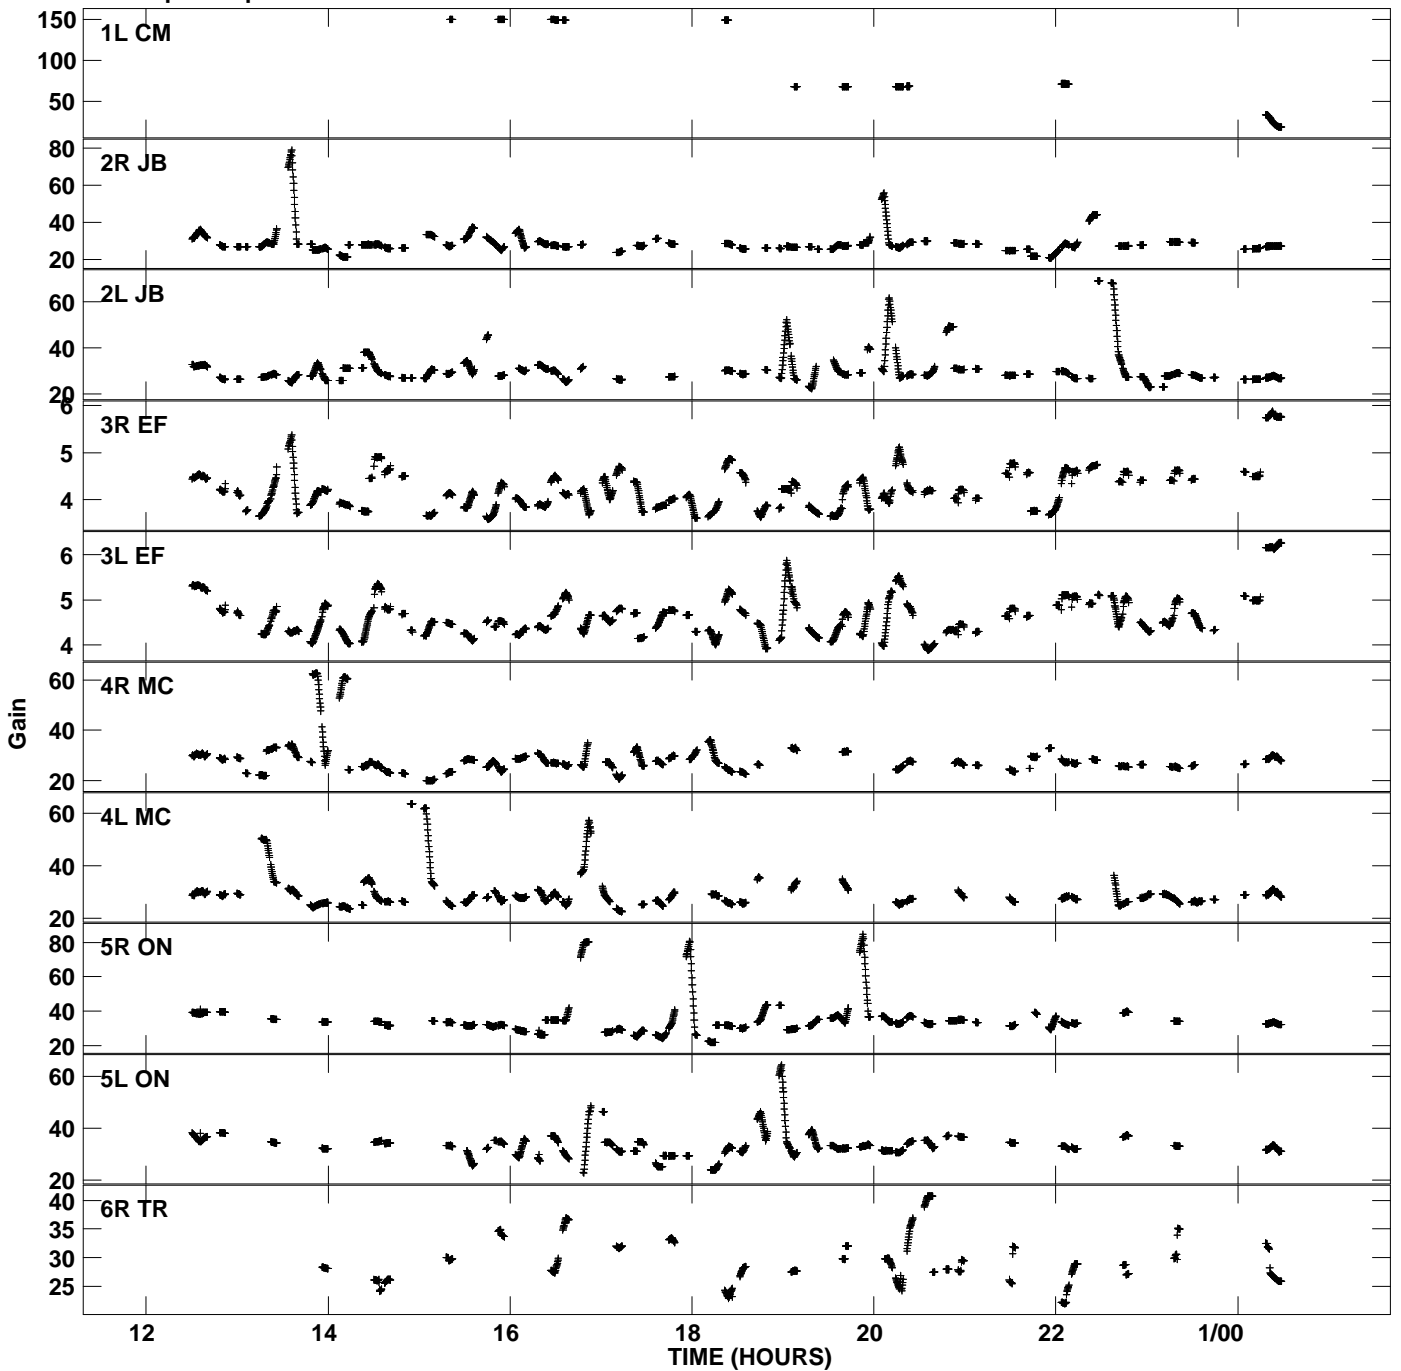

Plot file version 1 created 04-DEC-2007 23:46:49
Gain amp vs UTC time for EH022.TMP.1
CL 4 Rpol & Lpol IF 1

Plot file version 2 created 04-DEC-2007 23:46:49
Gain amp vs UTC time for EH022.TMP.1
CL 4 Rpol & Lpol IF 1