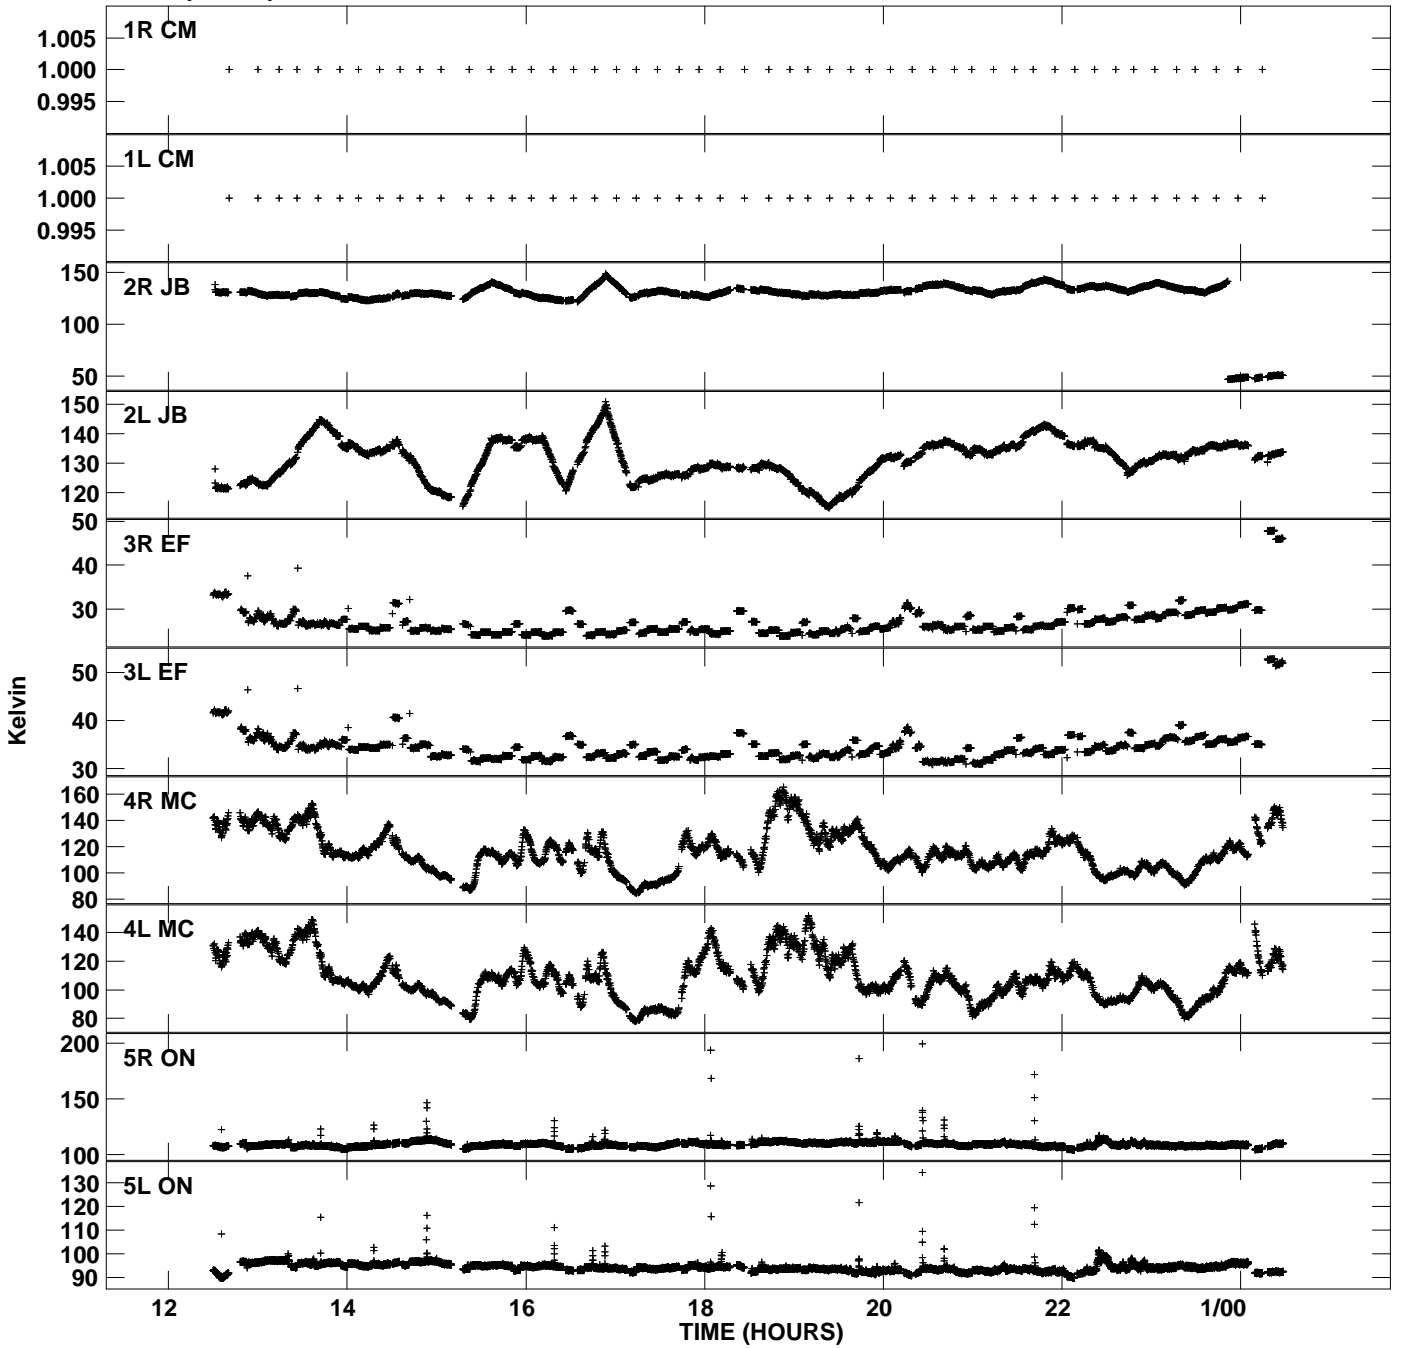

Plot file version 1 created 03-DEC-2007 20:40:25
Tsys vs UTC time for EH022.UVDATA.1
TY 1 Rpol & Lpol IF 1

Plot file version 2 created 03-DEC-2007 20:40:25
Tsys vs UTC time for EH022.UVDATA.1
TY 1 Rpol & Lpol IF 1