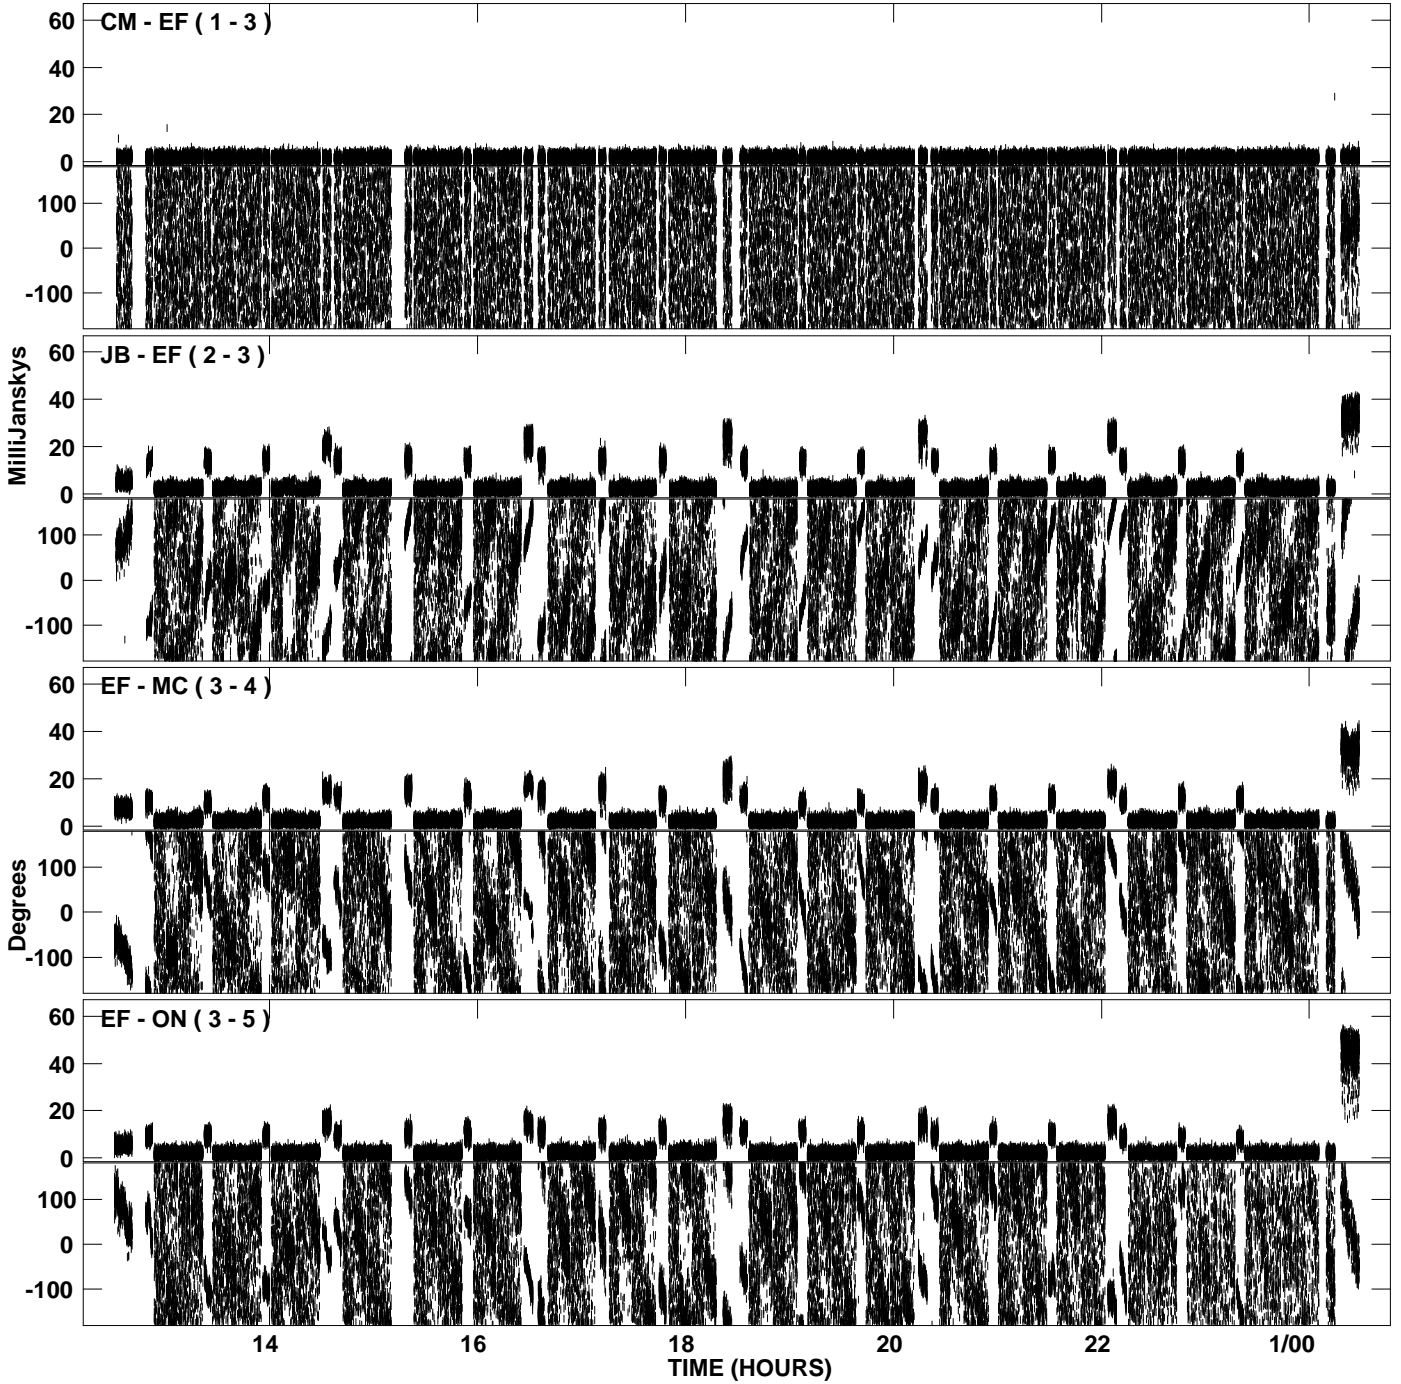

PLot file version 1 created 03-DEC-2007 17:43:25  
Amplitude andPhase vs Time for EH022.UVDATA.1 Vect aver.  
IF 1 CHAN 1 - 512 STK LL

PLot file version 2 created 03-DEC-2007 17:43:26  
Amplitude andPhase vs Time for EH022.UVDATA.1 Vect aver.  
IF 1 CHAN 1 - 512 STK LL

PLot file version 3 created 03-DEC-2007 17:59:43  
Amplitude andPhase vs Time for EH022.UVDATA.1 Vect aver.  
IF 1 CHAN 1 - 512 STK RR

PLot file version 4 created 03-DEC-2007 17:59:43  
Amplitude andPhase vs Time for EH022.UVDATA.1 Vect aver.  
IF 1 CHAN 1 - 512 STK RR