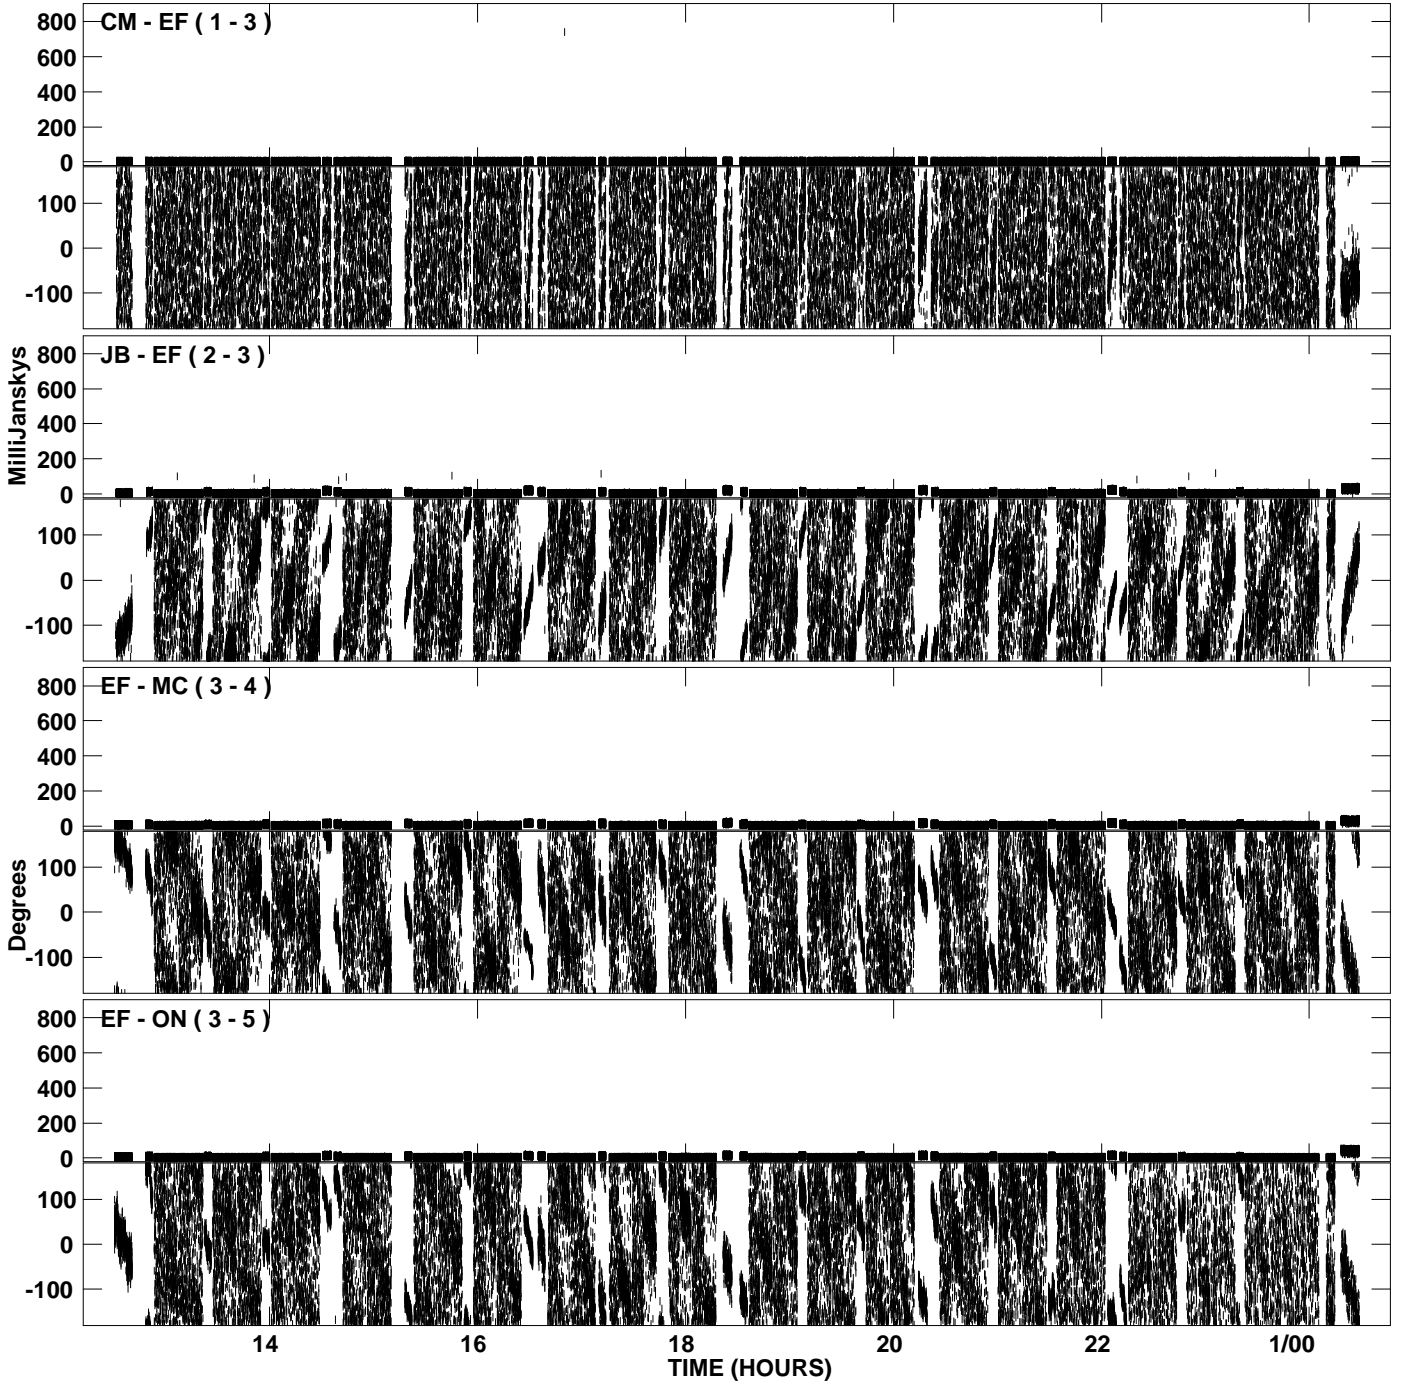

PLot file version 1 created 03-DEC-2007 17:43:25  
Amplitude andPhase vs Time for EH022.UVDATA.1 Vect aver.  
IF 1 CHAN 1 - 512 STK LL

PLot file version 2 created 03-DEC-2007 17:43:26  
Amplitude andPhase vs Time for EH022.UVDATA.1 Vect aver.  
IF 1 CHAN 1 - 512 STK LL

PLot file version 3 created 03-DEC-2007 17:59:43  
Amplitude andPhase vs Time for EH022.UVDATA.1 Vect aver.  
IF 1 CHAN 1 - 512 STK RR

PLot file version 4 created 03-DEC-2007 17:59:43  
Amplitude andPhase vs Time for EH022.UVDATA.1 Vect aver.  
IF 1 CHAN 1 - 512 STK RR