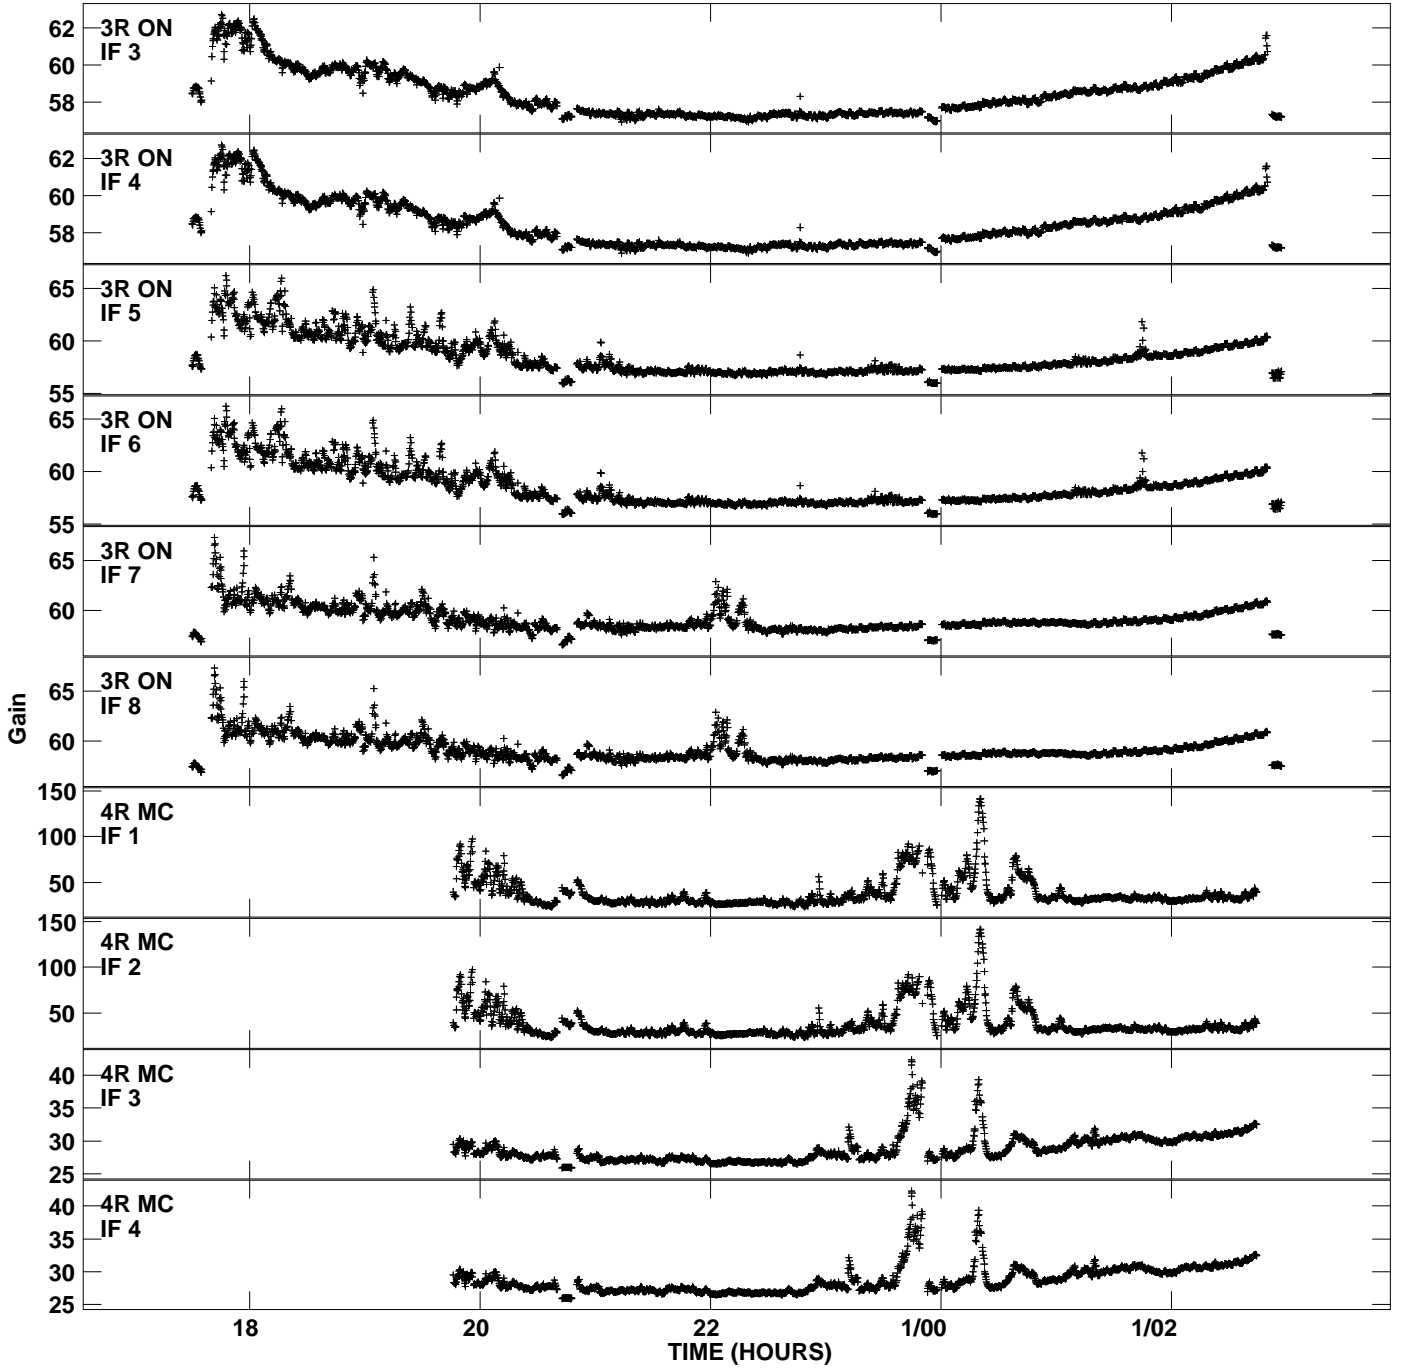

Plot file version 1 created 05-OCT-2009 10:21:02
Gain amp vs UTC time for EH023B_1.UVDATA.1
CL 2 Rpol IF 1 - 8

Plot file version 2 created 05-OCT-2009 10:21:02
Gain amp vs UTC time for EH023B_1.UVDATA.1
CL 2 Rpol IF 1 - 8

Plot file version 3 created 05-OCT-2009 10:21:02
Gain amp vs UTC time for EH023B_1.UVDATA.1
CL 2 Rpol IF 1 - 8

Plot file version 4 created 05-OCT-2009 10:21:02
Gain amp vs UTC time for EH023B_1.UVDATA.1
CL 2 Rpol IF 1 - 8

Plot file version 5 created 05-OCT-2009 10:21:02
Gain amp vs UTC time for EH023B_1.UVDATA.1
CL 2 Rpol IF 1 - 8