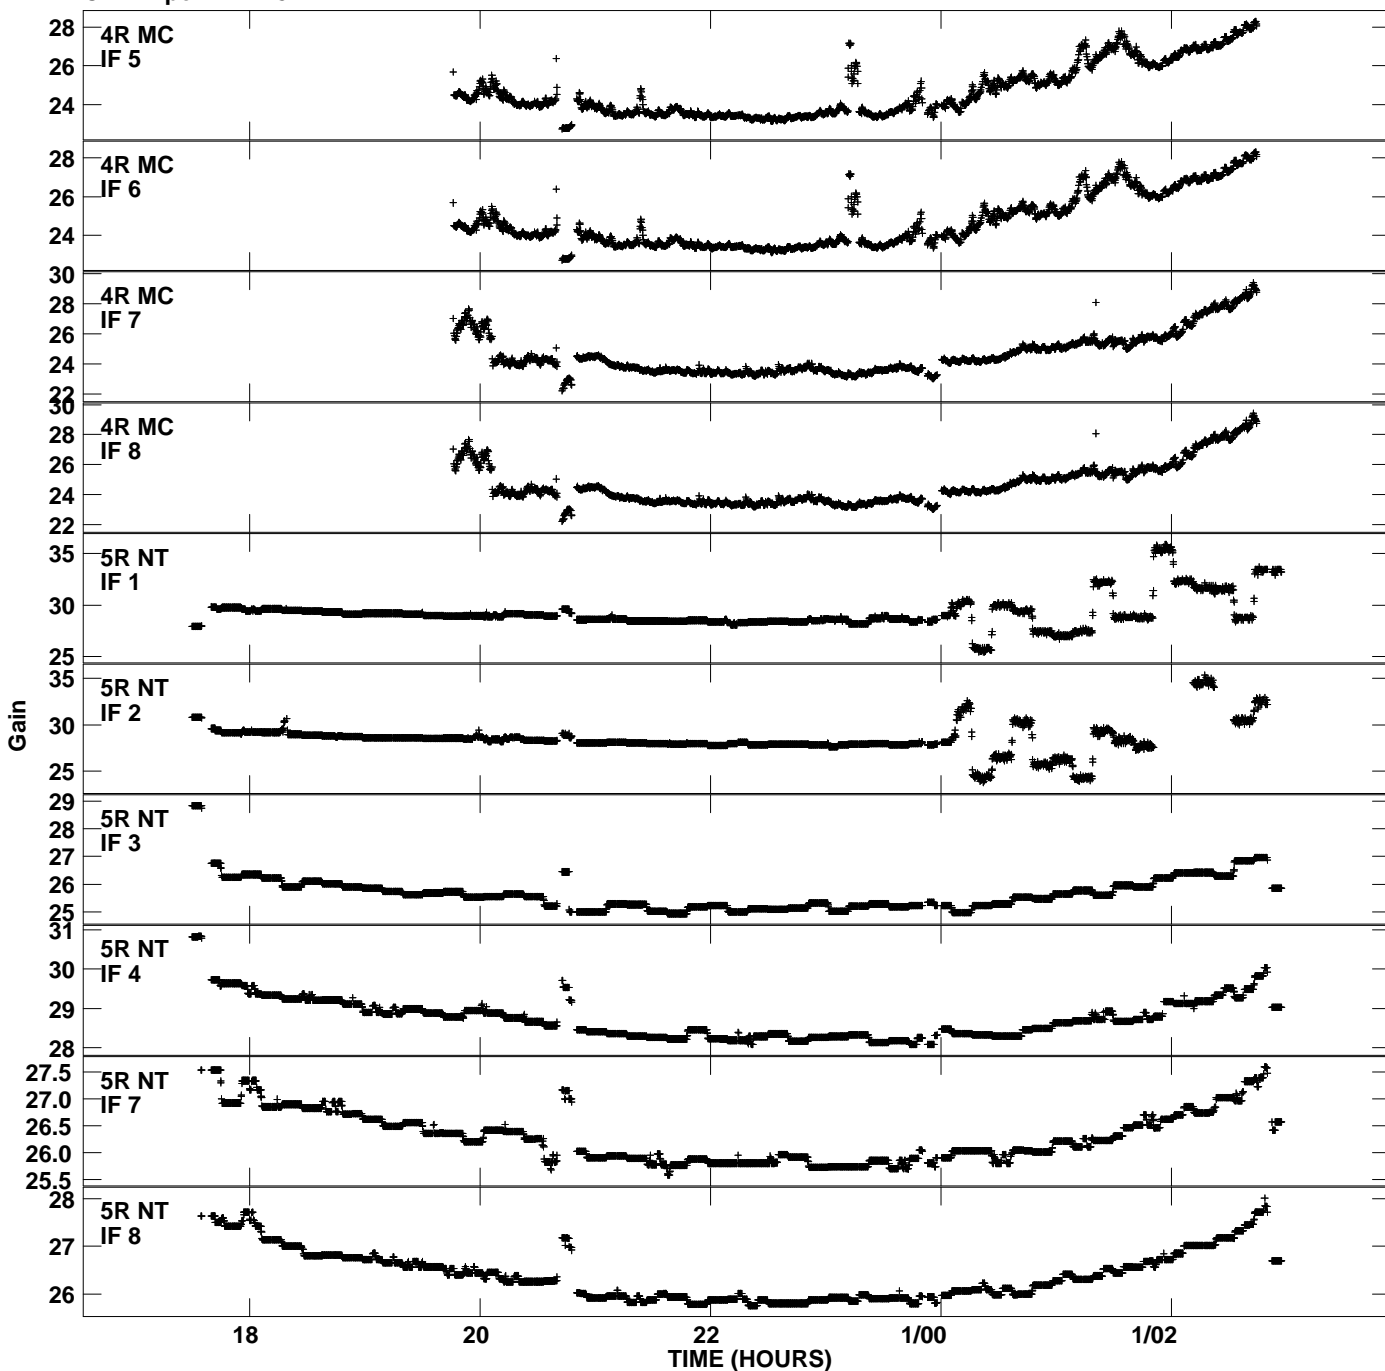

Plot file version 1 created 05-OCT-2009 10:21:02
Gain amp vs UTC time for EH023B_1.UVDATA.1
CL 2 Rpol IF 1 - 8

Plot file version 2 created 05-OCT-2009 10:21:02
Gain amp vs UTC time for EH023B_1.UVDATA.1
CL 2 Rpol IF 1 - 8

Plot file version 3 created 05-OCT-2009 10:21:02
Gain amp vs UTC time for EH023B_1.UVDATA.1
CL 2 Rpol IF 1 - 8

Plot file version 4 created 05-OCT-2009 10:21:02
Gain amp vs UTC time for EH023B_1.UVDATA.1
CL 2 Rpol IF 1 - 8

Plot file version 5 created 05-OCT-2009 10:21:02
Gain amp vs UTC time for EH023B_1.UVDATA.1
CL 2 Rpol IF 1 - 8