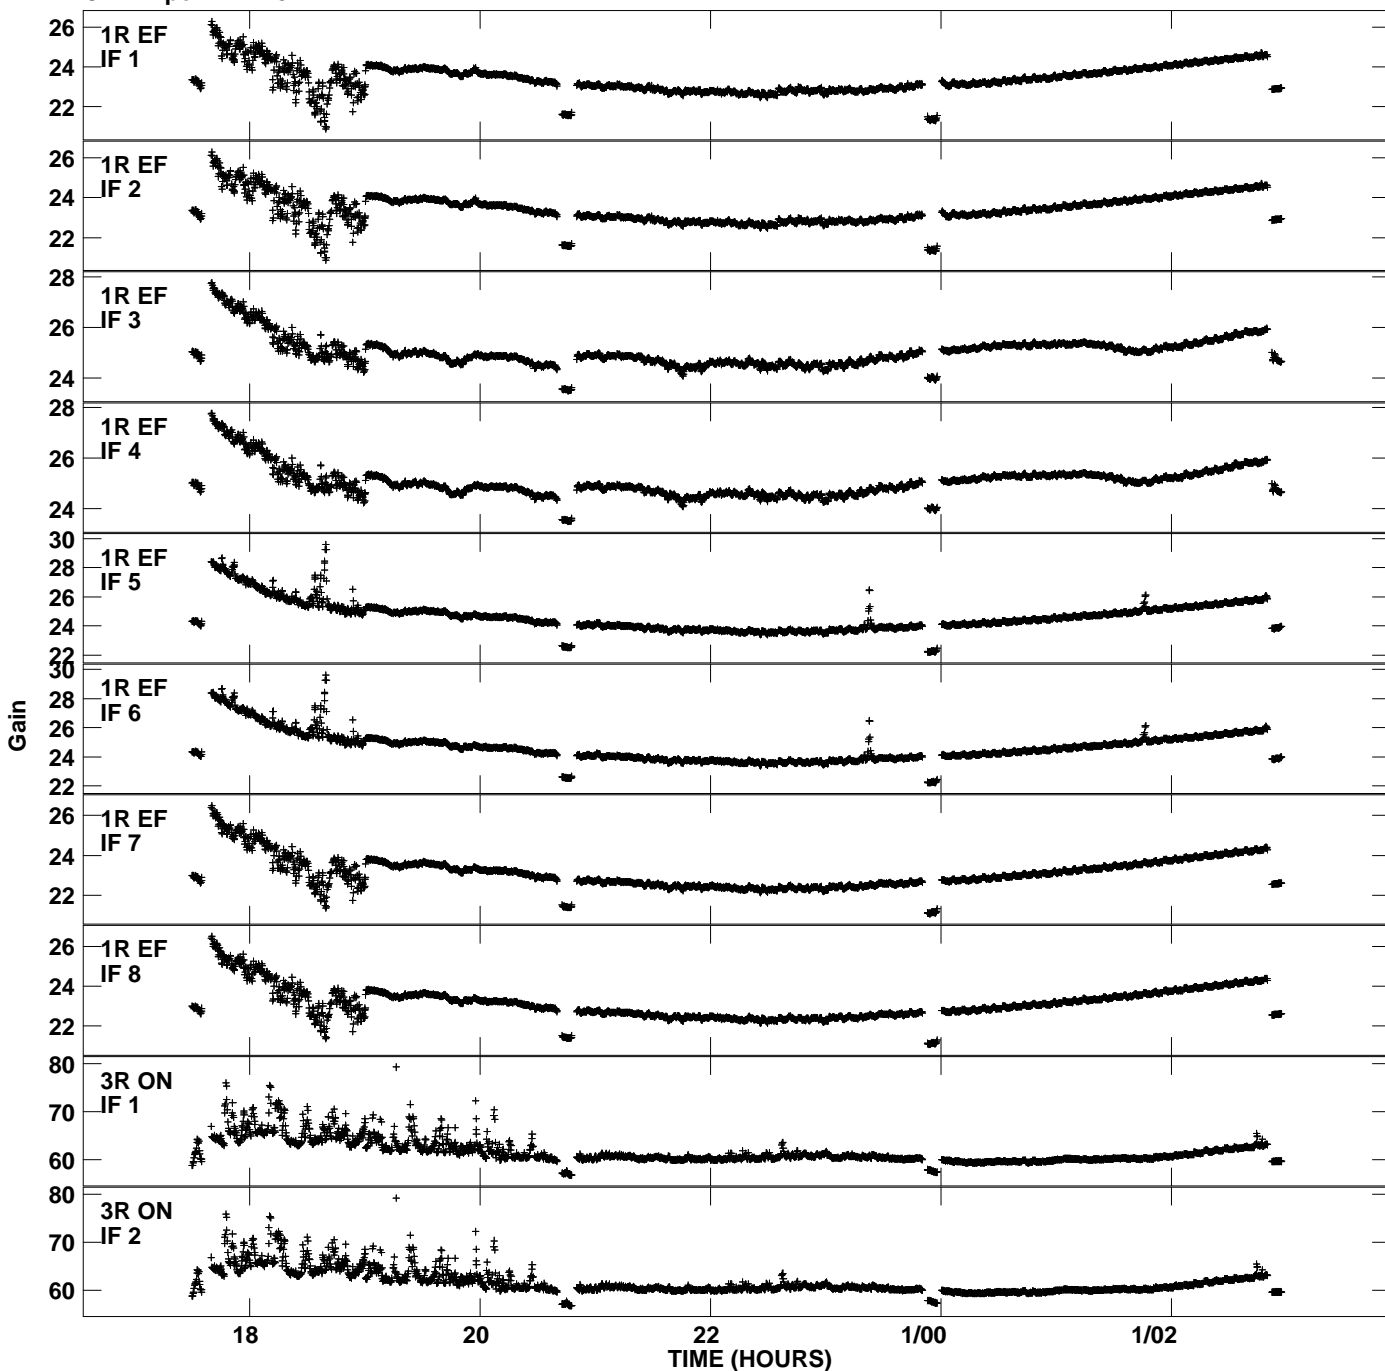

Plot file version 1 created 05-OCT-2009 10:21:02
Gain amp vs UTC time for EH023B_1.UVDATA.1
CL 2 Rpol IF 1 - 8

Plot file version 2 created 05-OCT-2009 10:21:02
Gain amp vs UTC time for EH023B_1.UVDATA.1
CL 2 Rpol IF 1 - 8

Plot file version 3 created 05-OCT-2009 10:21:02
Gain amp vs UTC time for EH023B_1.UVDATA.1
CL 2 Rpol IF 1 - 8

Plot file version 4 created 05-OCT-2009 10:21:02
Gain amp vs UTC time for EH023B_1.UVDATA.1
CL 2 Rpol IF 1 - 8

Plot file version 5 created 05-OCT-2009 10:21:02
Gain amp vs UTC time for EH023B_1.UVDATA.1
CL 2 Rpol IF 1 - 8