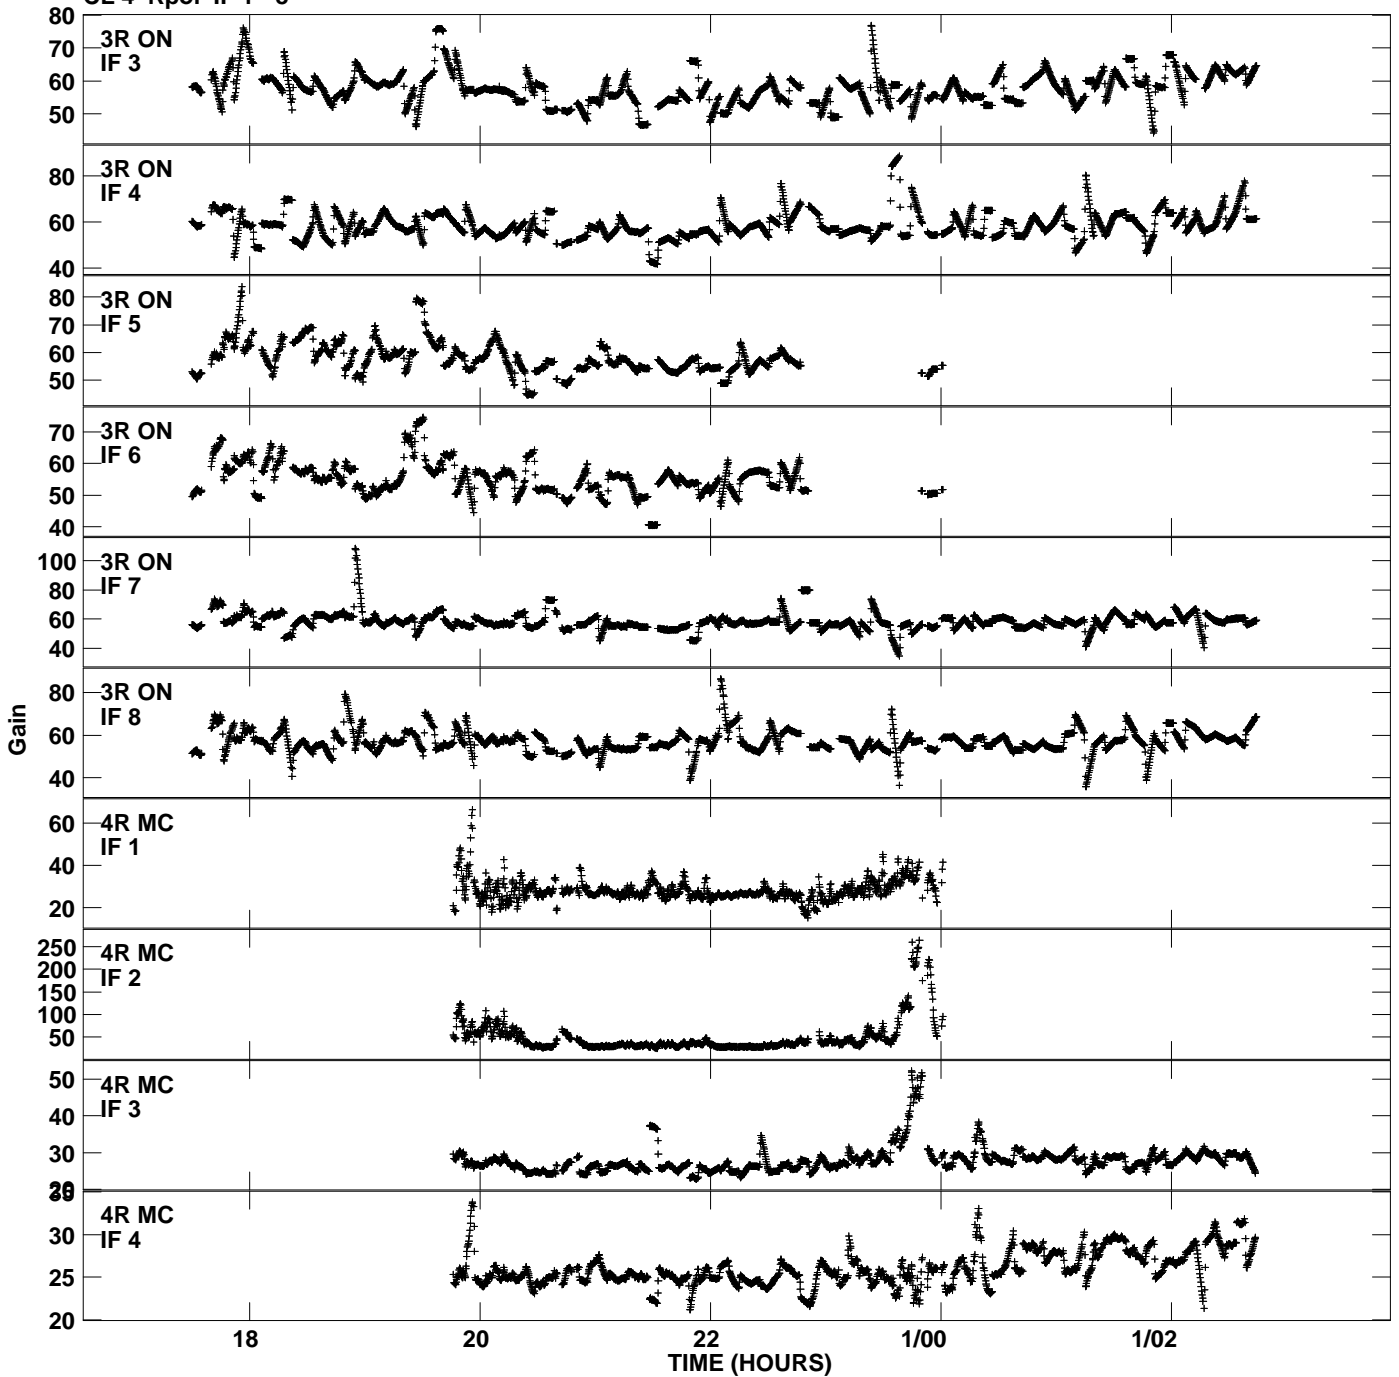

Plot file version 1 created 05-OCT-2009 10:36:17  
Gain amp vs UTC time for EH023B\_1.TMP.1  
CL 4 Rpol IF 1 - 8

Plot file version 2 created 05-OCT-2009 10:36:17  
Gain amp vs UTC time for EH023B\_1.TMP.1  
CL 4 Rpol IF 1 - 8

Plot file version 3 created 05-OCT-2009 10:36:17  
Gain amp vs UTC time for EH023B\_1.TMP.1  
CL 4 Rpol IF 1 - 8

Plot file version 4 created 05-OCT-2009 10:36:17  
Gain amp vs UTC time for EH023B\_1.TMP.1  
CL 4 Rpol IF 1 - 8

Plot file version 5 created 05-OCT-2009 10:36:17  
Gain amp vs UTC time for EH023B\_1.TMP.1  
CL 4 Rpol IF 1 - 8