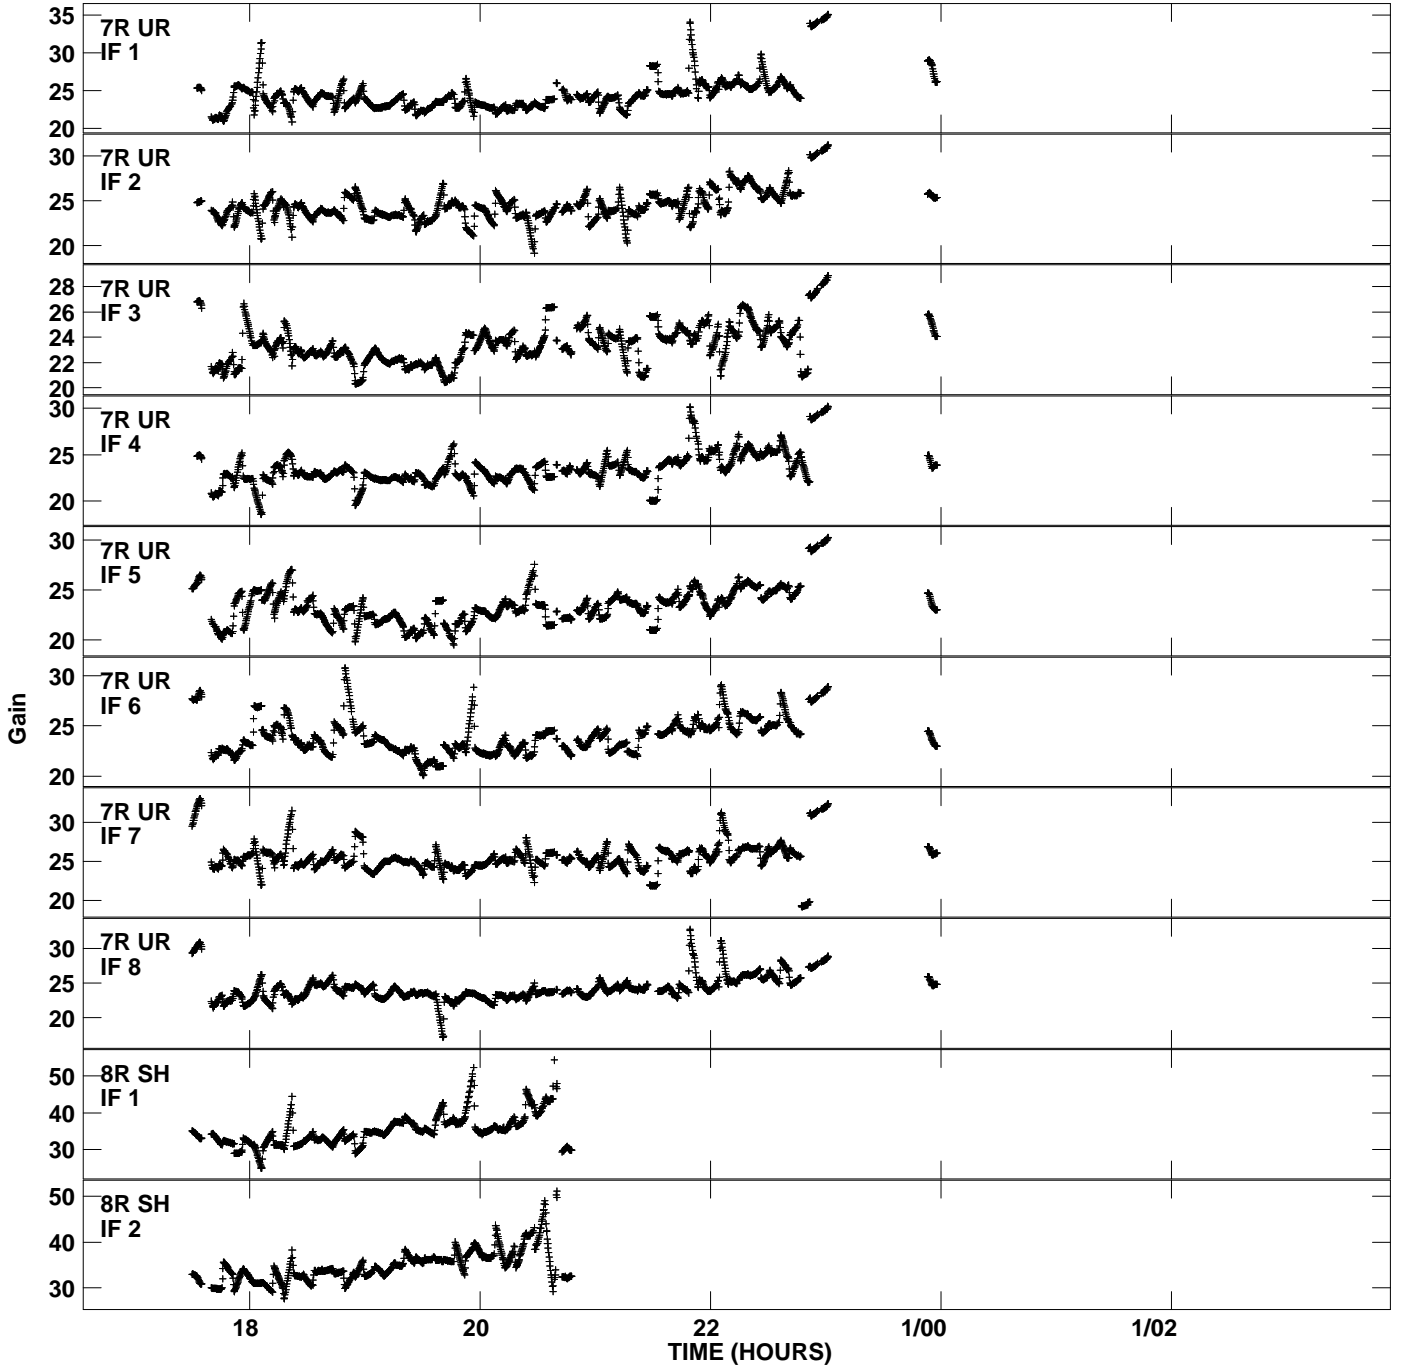

Plot file version 1 created 05-OCT-2009 10:36:17  
Gain amp vs UTC time for EH023B\_1.TMP.1  
CL 4 Rpol IF 1 - 8

Plot file version 2 created 05-OCT-2009 10:36:17  
Gain amp vs UTC time for EH023B\_1.TMP.1  
CL 4 Rpol IF 1 - 8

Plot file version 3 created 05-OCT-2009 10:36:17  
Gain amp vs UTC time for EH023B\_1.TMP.1  
CL 4 Rpol IF 1 - 8

Plot file version 4 created 05-OCT-2009 10:36:17  
Gain amp vs UTC time for EH023B\_1.TMP.1  
CL 4 Rpol IF 1 - 8

Plot file version 5 created 05-OCT-2009 10:36:17  
Gain amp vs UTC time for EH023B\_1.TMP.1  
CL 4 Rpol IF 1 - 8