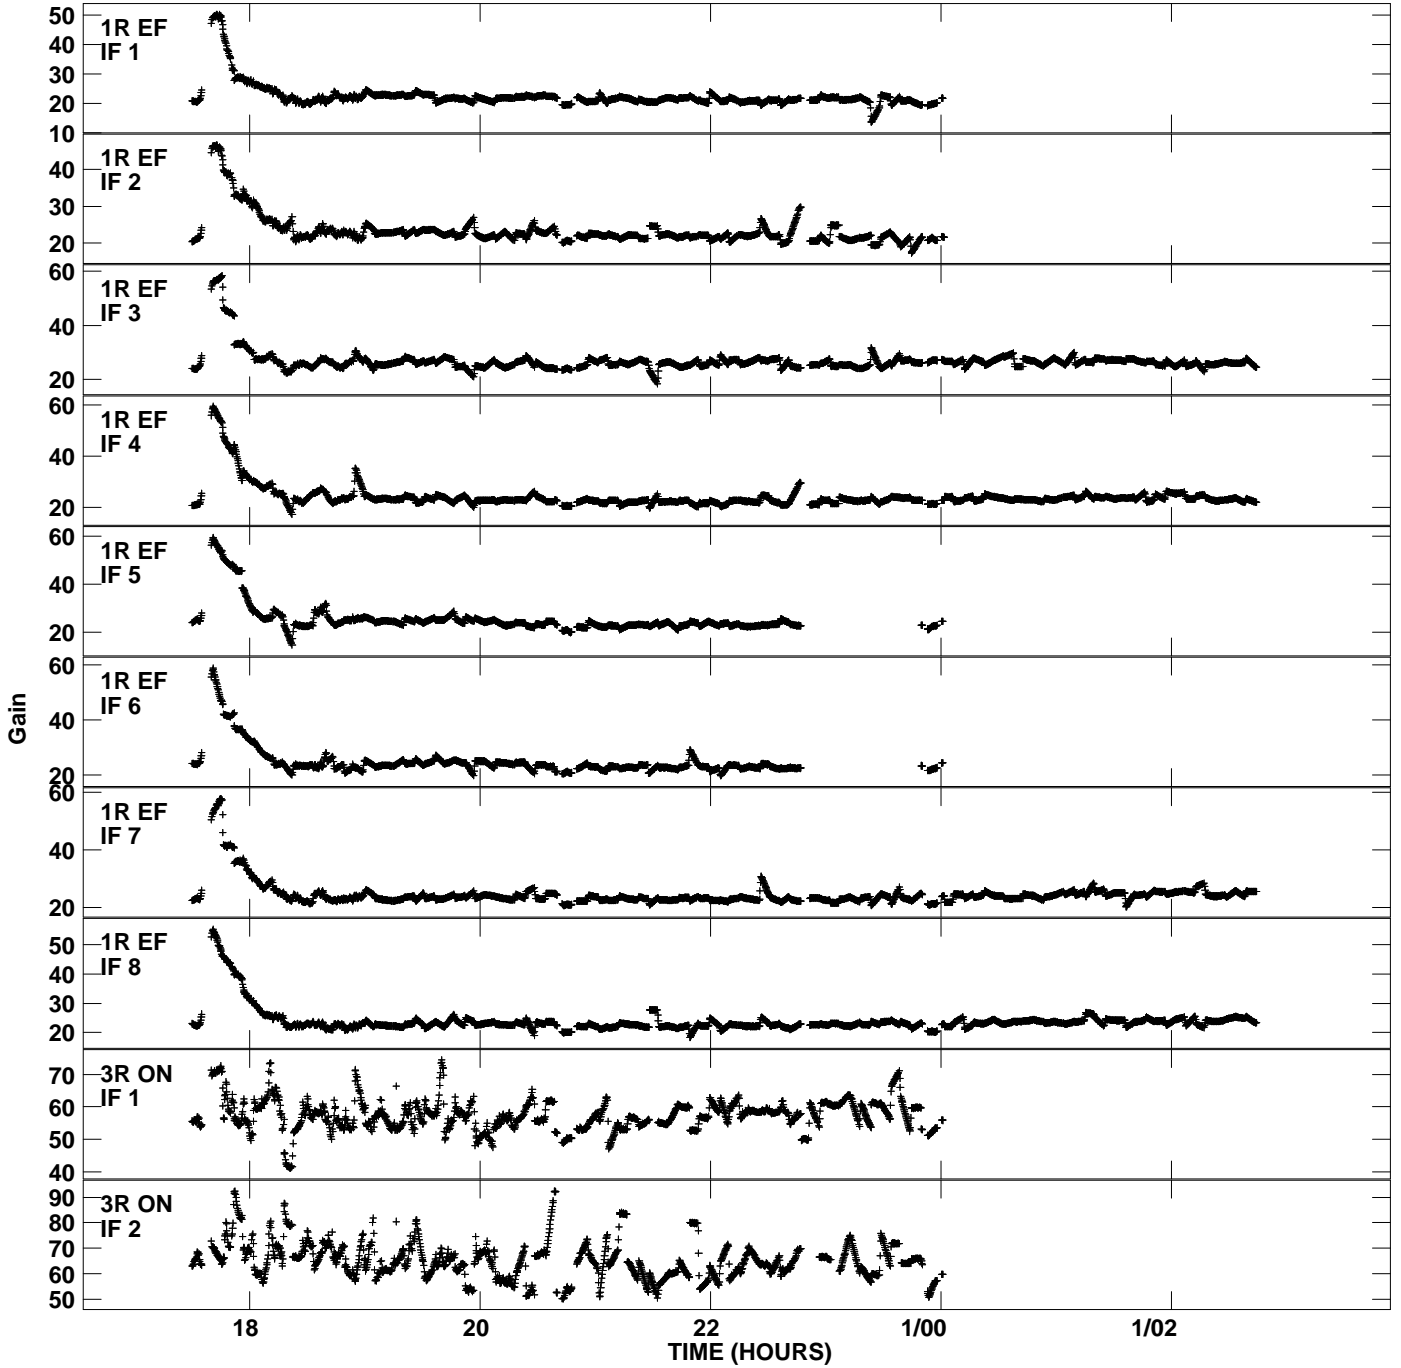

Plot file version 1 created 05-OCT-2009 10:36:17  
Gain amp vs UTC time for EH023B\_1.TMP.1  
CL 4 Rpol IF 1 - 8

Plot file version 2 created 05-OCT-2009 10:36:17  
Gain amp vs UTC time for EH023B\_1.TMP.1  
CL 4 Rpol IF 1 - 8

Plot file version 3 created 05-OCT-2009 10:36:17  
Gain amp vs UTC time for EH023B\_1.TMP.1  
CL 4 Rpol IF 1 - 8

Plot file version 4 created 05-OCT-2009 10:36:17  
Gain amp vs UTC time for EH023B\_1.TMP.1  
CL 4 Rpol IF 1 - 8

Plot file version 5 created 05-OCT-2009 10:36:17  
Gain amp vs UTC time for EH023B\_1.TMP.1  
CL 4 Rpol IF 1 - 8