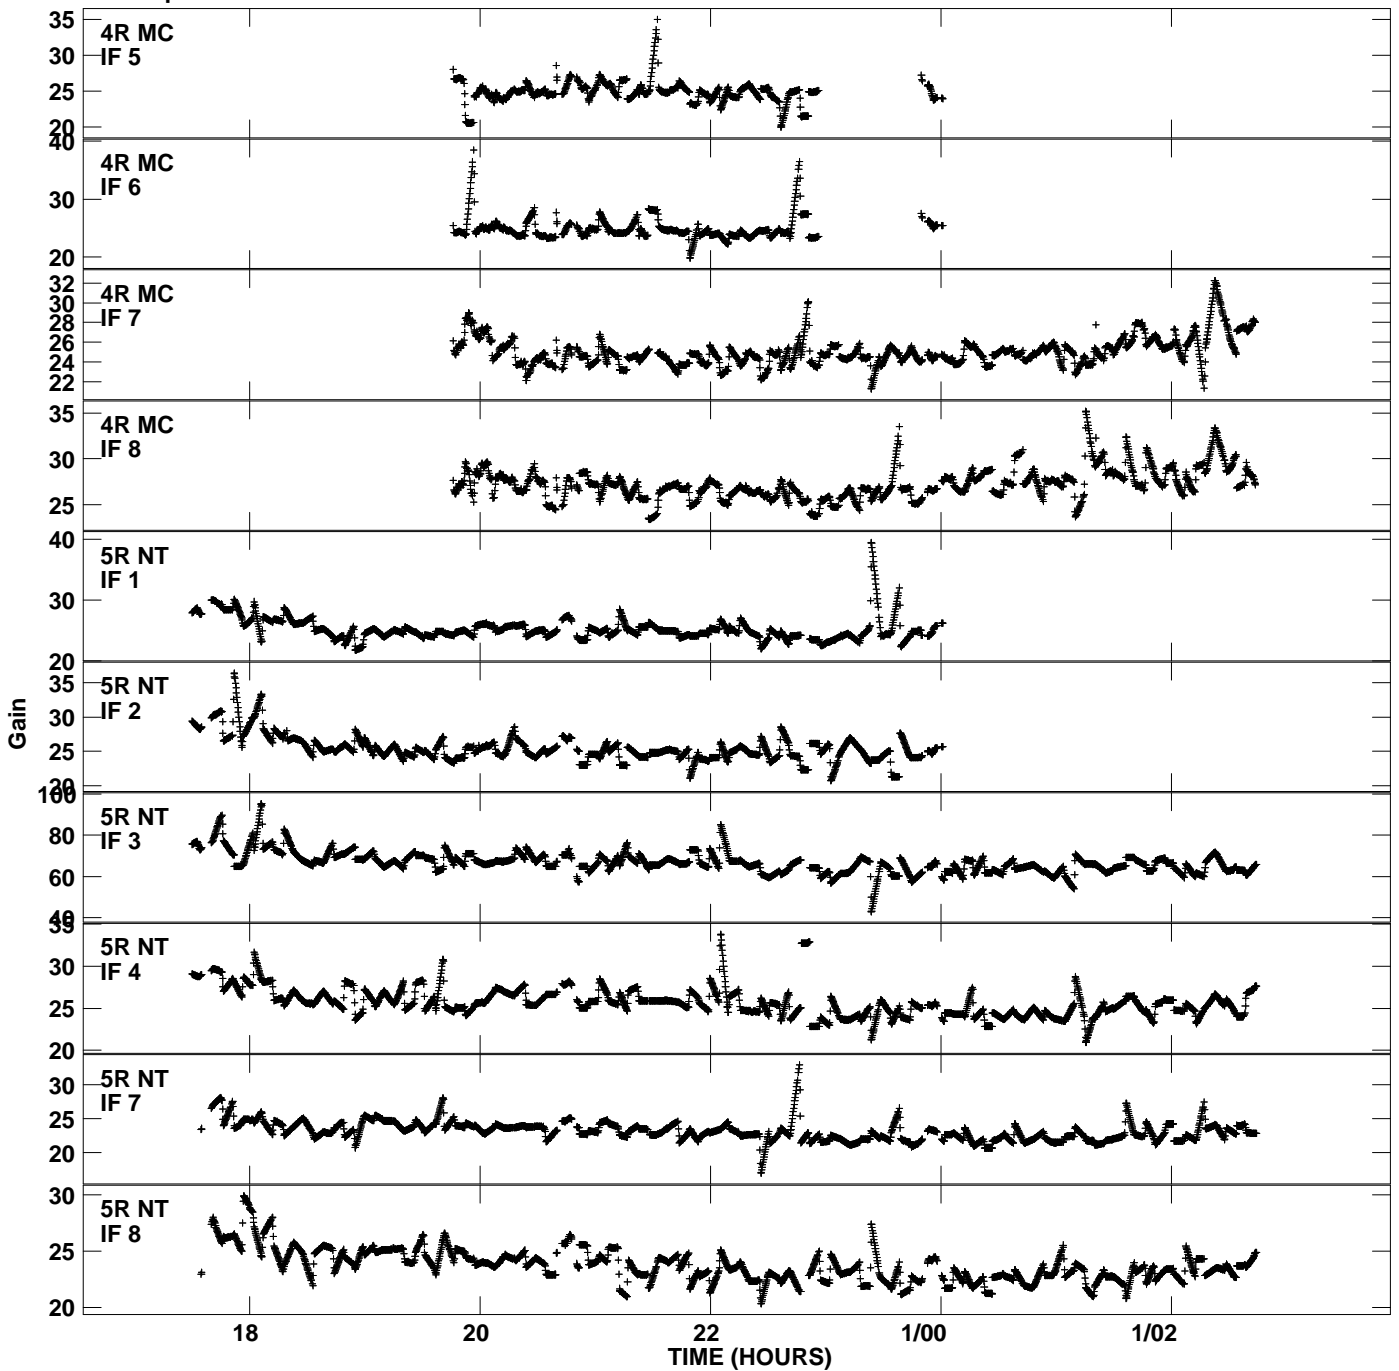

Plot file version 1 created 05-OCT-2009 10:36:17  
Gain amp vs UTC time for EH023B\_1.TMP.1  
CL 4 Rpol IF 1 - 8

Plot file version 2 created 05-OCT-2009 10:36:17  
Gain amp vs UTC time for EH023B\_1.TMP.1  
CL 4 Rpol IF 1 - 8

Plot file version 3 created 05-OCT-2009 10:36:17  
Gain amp vs UTC time for EH023B\_1.TMP.1  
CL 4 Rpol IF 1 - 8

Plot file version 4 created 05-OCT-2009 10:36:17  
Gain amp vs UTC time for EH023B\_1.TMP.1  
CL 4 Rpol IF 1 - 8

Plot file version 5 created 05-OCT-2009 10:36:17  
Gain amp vs UTC time for EH023B\_1.TMP.1  
CL 4 Rpol IF 1 - 8