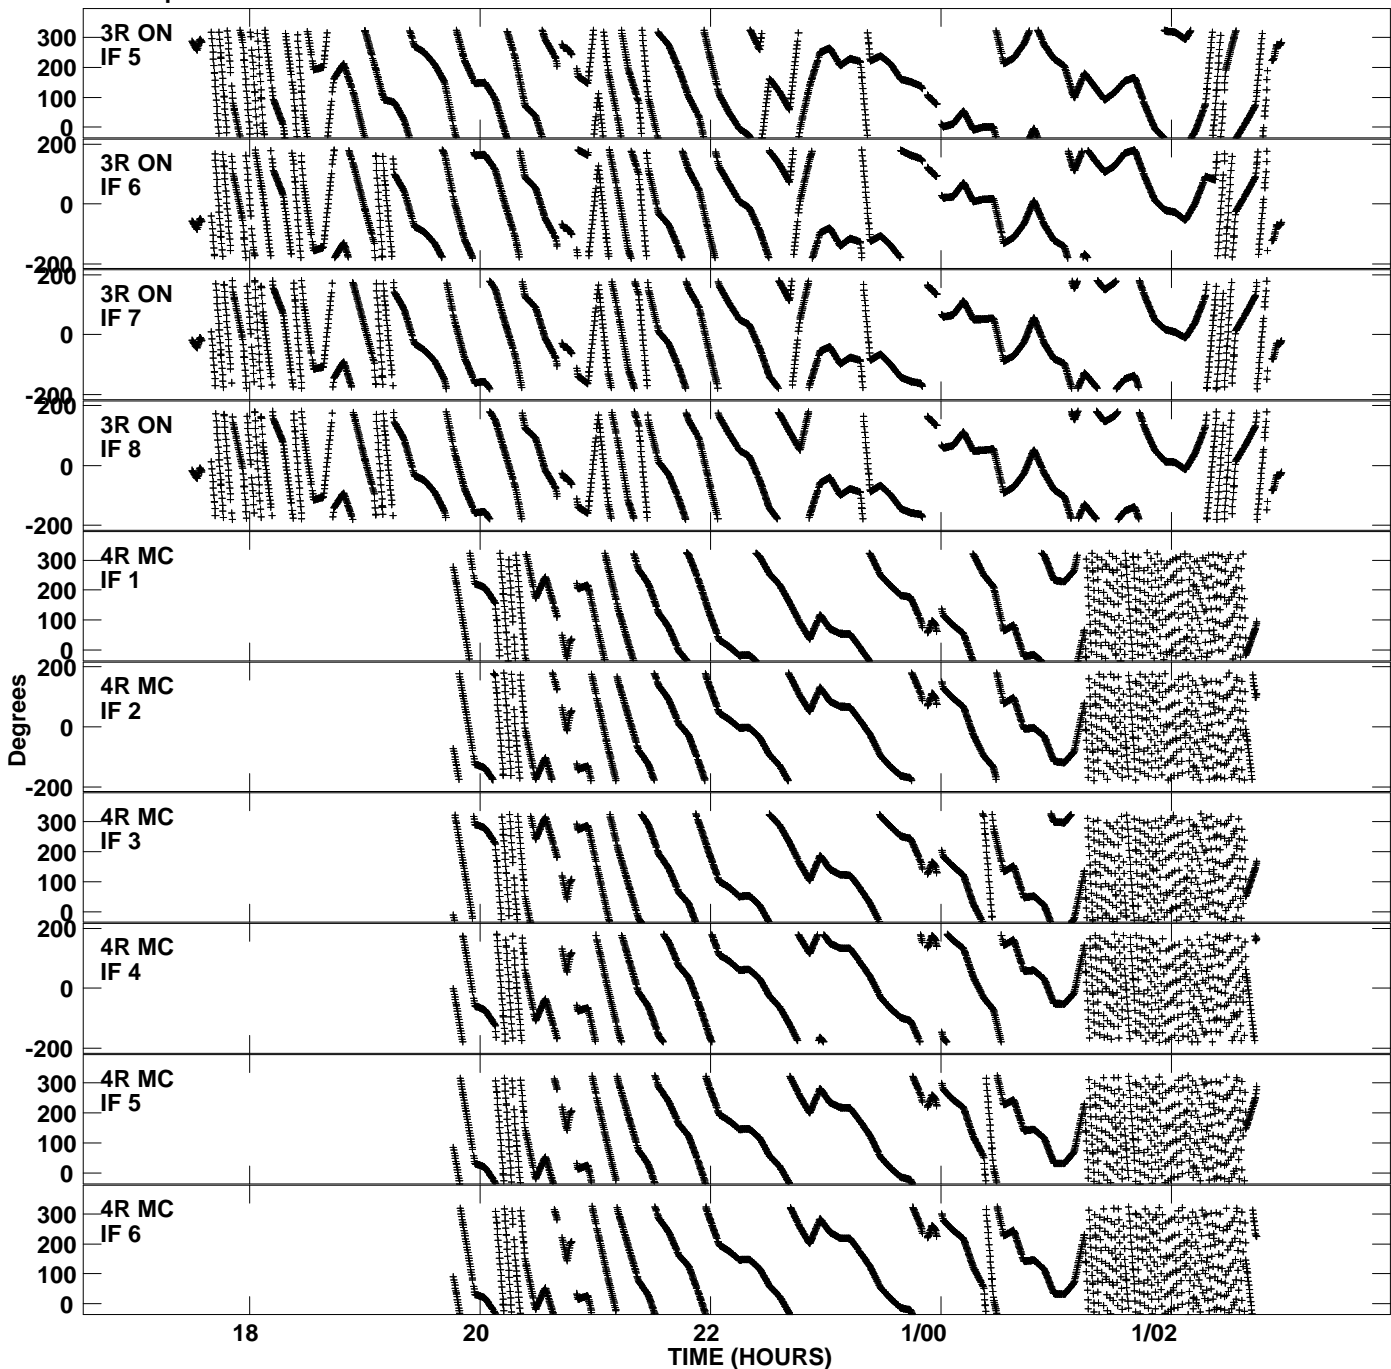

Plot file version 1 created 05-OCT-2009 09:32:14
Gain phs vs UTC time for EH023B_2.UVDATA.1
CL 3 Rpol IF 1 - 8

Plot file version 2 created 05-OCT-2009 09:32:14
Gain phs vs UTC time for EH023B_2.UVDATA.1
CL 3 Rpol IF 1 - 8

Plot file version 3 created 05-OCT-2009 09:32:14
Gain phs vs UTC time for EH023B_2.UVDATA.1
CL 3 Rpol IF 1 - 8

Plot file version 4 created 05-OCT-2009 09:32:14
Gain phs vs UTC time for EH023B_2.UVDATA.1
CL 3 Rpol IF 1 - 8

Plot file version 5 created 05-OCT-2009 09:32:14
Gain phs vs UTC time for EH023B_2.UVDATA.1
CL 3 Rpol IF 1 - 8

Plot file version 6 created 05-OCT-2009 09:32:14
Gain phs vs UTC time for EH023B_2.UVDATA.1
CL 3 Rpol IF 1 - 8