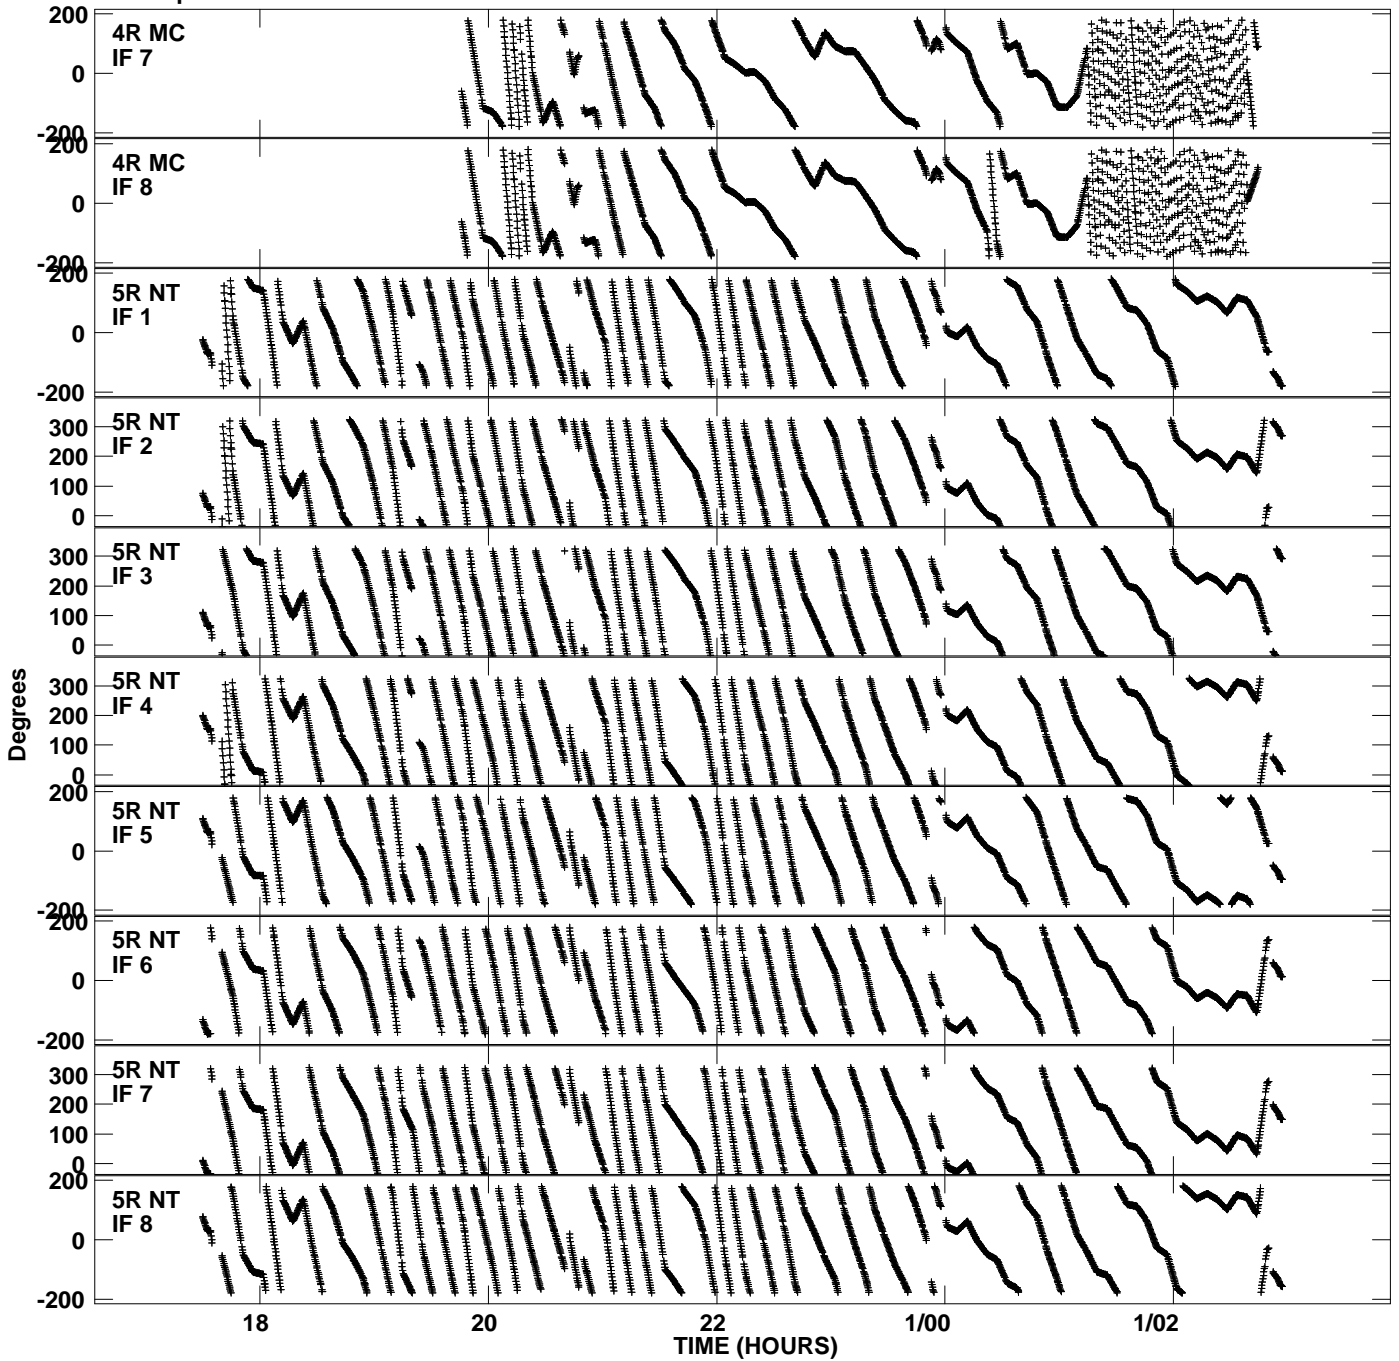

Plot file version 1 created 05-OCT-2009 09:32:14
Gain phs vs UTC time for EH023B_2.UVDATA.1
CL 3 Rpol IF 1 - 8

Plot file version 2 created 05-OCT-2009 09:32:14
Gain phs vs UTC time for EH023B_2.UVDATA.1
CL 3 Rpol IF 1 - 8

Plot file version 3 created 05-OCT-2009 09:32:14
Gain phs vs UTC time for EH023B_2.UVDATA.1
CL 3 Rpol IF 1 - 8

Plot file version 4 created 05-OCT-2009 09:32:14
Gain phs vs UTC time for EH023B_2.UVDATA.1
CL 3 Rpol IF 1 - 8

Plot file version 5 created 05-OCT-2009 09:32:14
Gain phs vs UTC time for EH023B_2.UVDATA.1
CL 3 Rpol IF 1 - 8

Plot file version 6 created 05-OCT-2009 09:32:14
Gain phs vs UTC time for EH023B_2.UVDATA.1
CL 3 Rpol IF 1 - 8