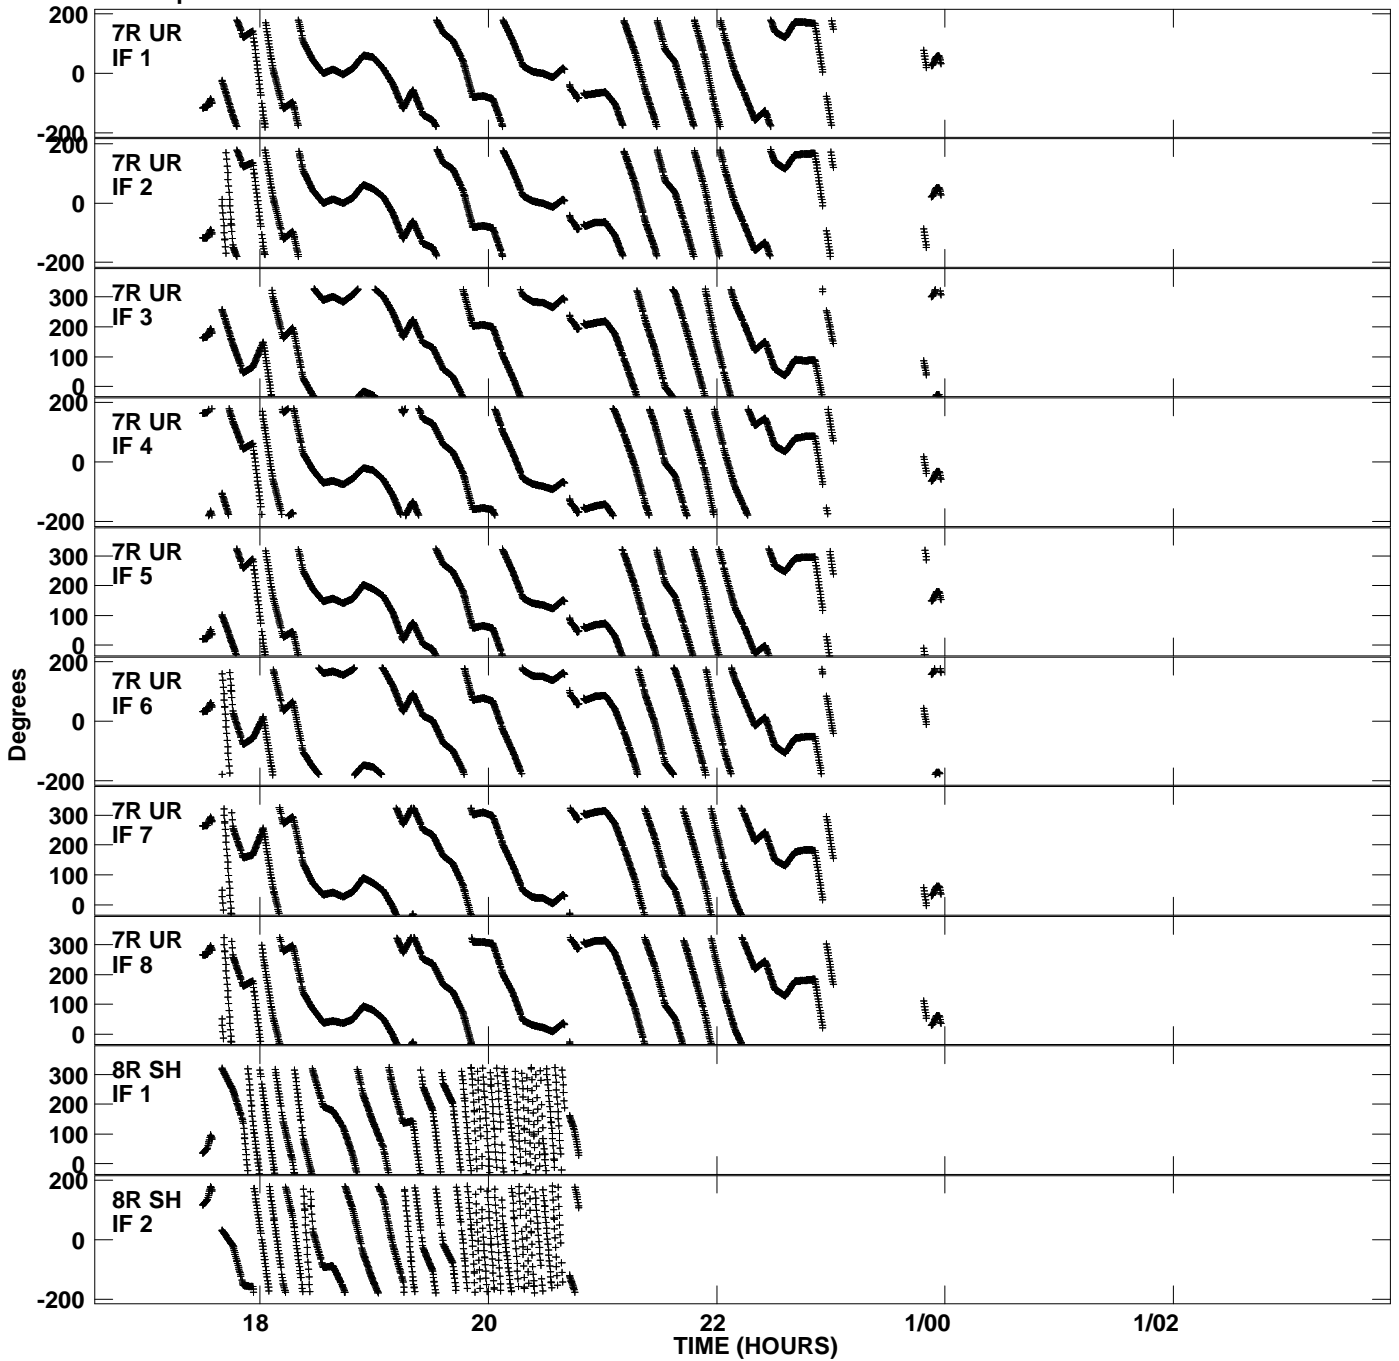

Plot file version 1 created 05-OCT-2009 09:32:14
Gain phs vs UTC time for EH023B_2.UVDATA.1
CL 3 Rpol IF 1 - 8

Plot file version 2 created 05-OCT-2009 09:32:14
Gain phs vs UTC time for EH023B_2.UVDATA.1
CL 3 Rpol IF 1 - 8

Plot file version 3 created 05-OCT-2009 09:32:14
Gain phs vs UTC time for EH023B_2.UVDATA.1
CL 3 Rpol IF 1 - 8

Plot file version 4 created 05-OCT-2009 09:32:14
Gain phs vs UTC time for EH023B_2.UVDATA.1
CL 3 Rpol IF 1 - 8

Plot file version 5 created 05-OCT-2009 09:32:14
Gain phs vs UTC time for EH023B_2.UVDATA.1
CL 3 Rpol IF 1 - 8

Plot file version 6 created 05-OCT-2009 09:32:14
Gain phs vs UTC time for EH023B_2.UVDATA.1
CL 3 Rpol IF 1 - 8