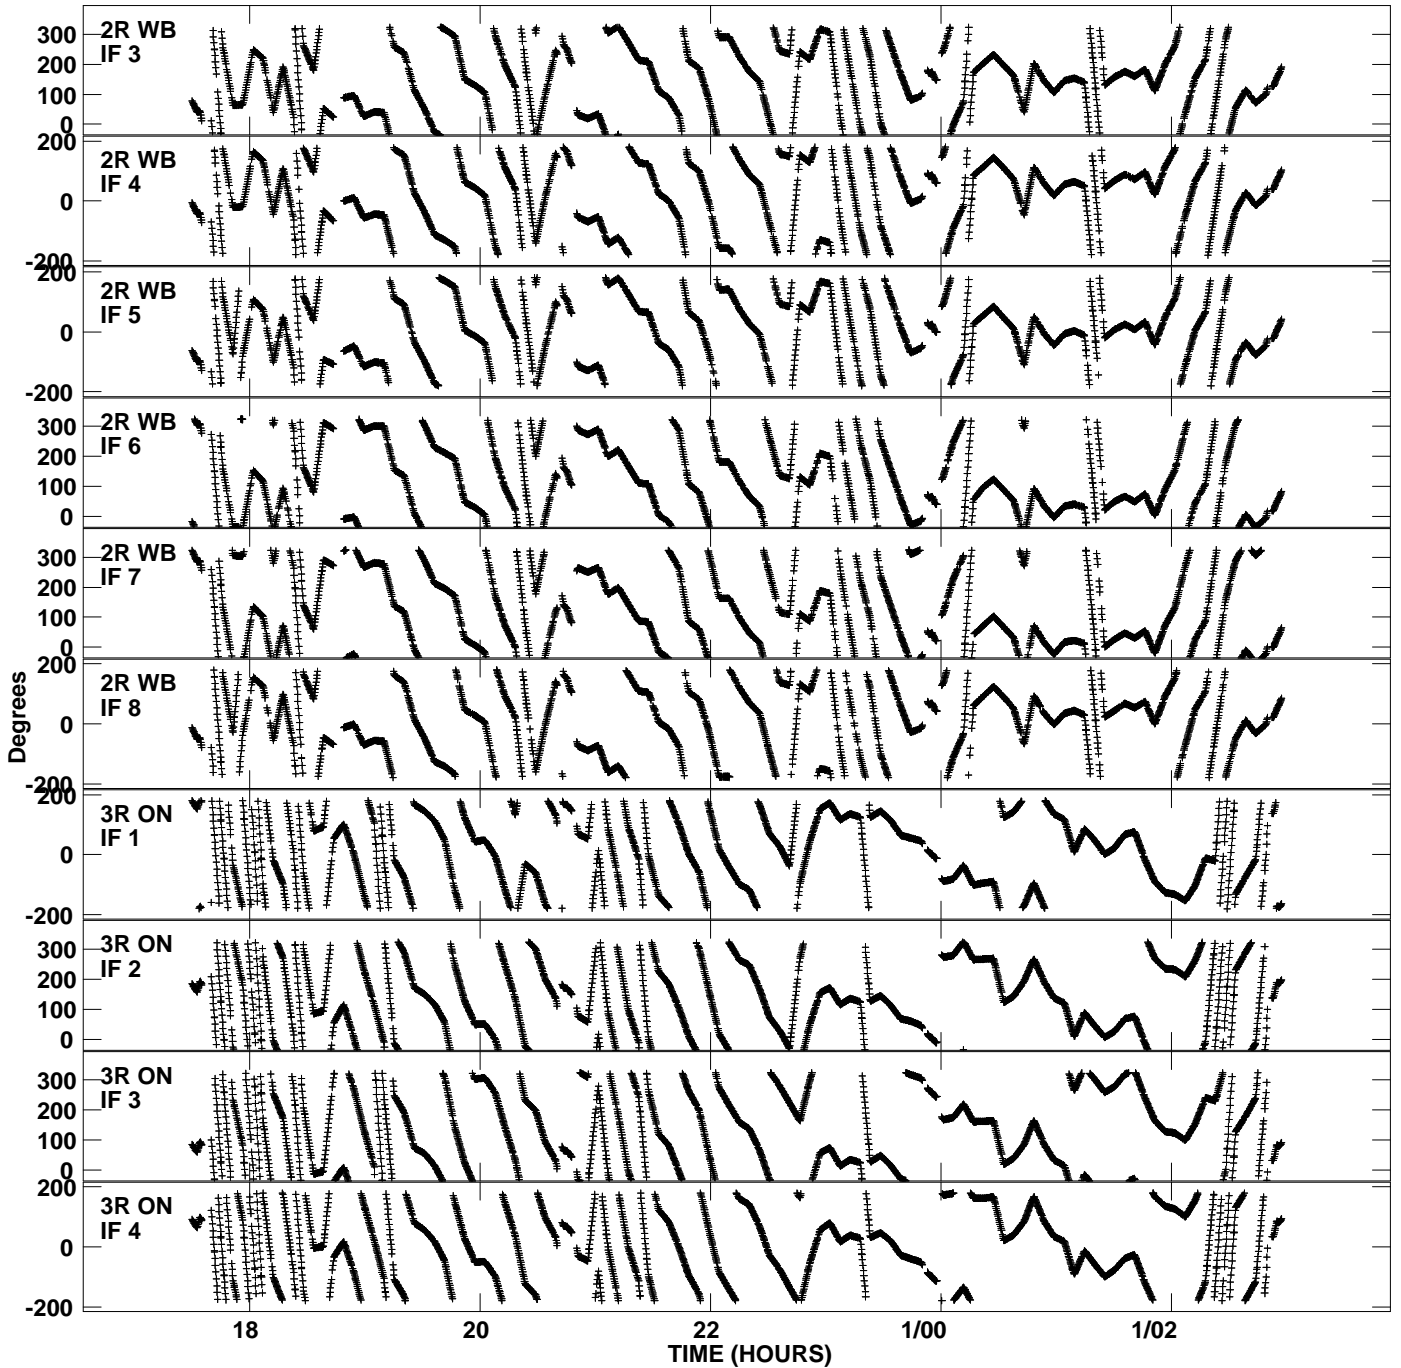

Plot file version 1 created 05-OCT-2009 09:32:14
Gain phs vs UTC time for EH023B_2.UVDATA.1
CL 3 Rpol IF 1 - 8

Plot file version 2 created 05-OCT-2009 09:32:14
Gain phs vs UTC time for EH023B_2.UVDATA.1
CL 3 Rpol IF 1 - 8

Plot file version 3 created 05-OCT-2009 09:32:14
Gain phs vs UTC time for EH023B_2.UVDATA.1
CL 3 Rpol IF 1 - 8

Plot file version 4 created 05-OCT-2009 09:32:14
Gain phs vs UTC time for EH023B_2.UVDATA.1
CL 3 Rpol IF 1 - 8

Plot file version 5 created 05-OCT-2009 09:32:14
Gain phs vs UTC time for EH023B_2.UVDATA.1
CL 3 Rpol IF 1 - 8

Plot file version 6 created 05-OCT-2009 09:32:14
Gain phs vs UTC time for EH023B_2.UVDATA.1
CL 3 Rpol IF 1 - 8