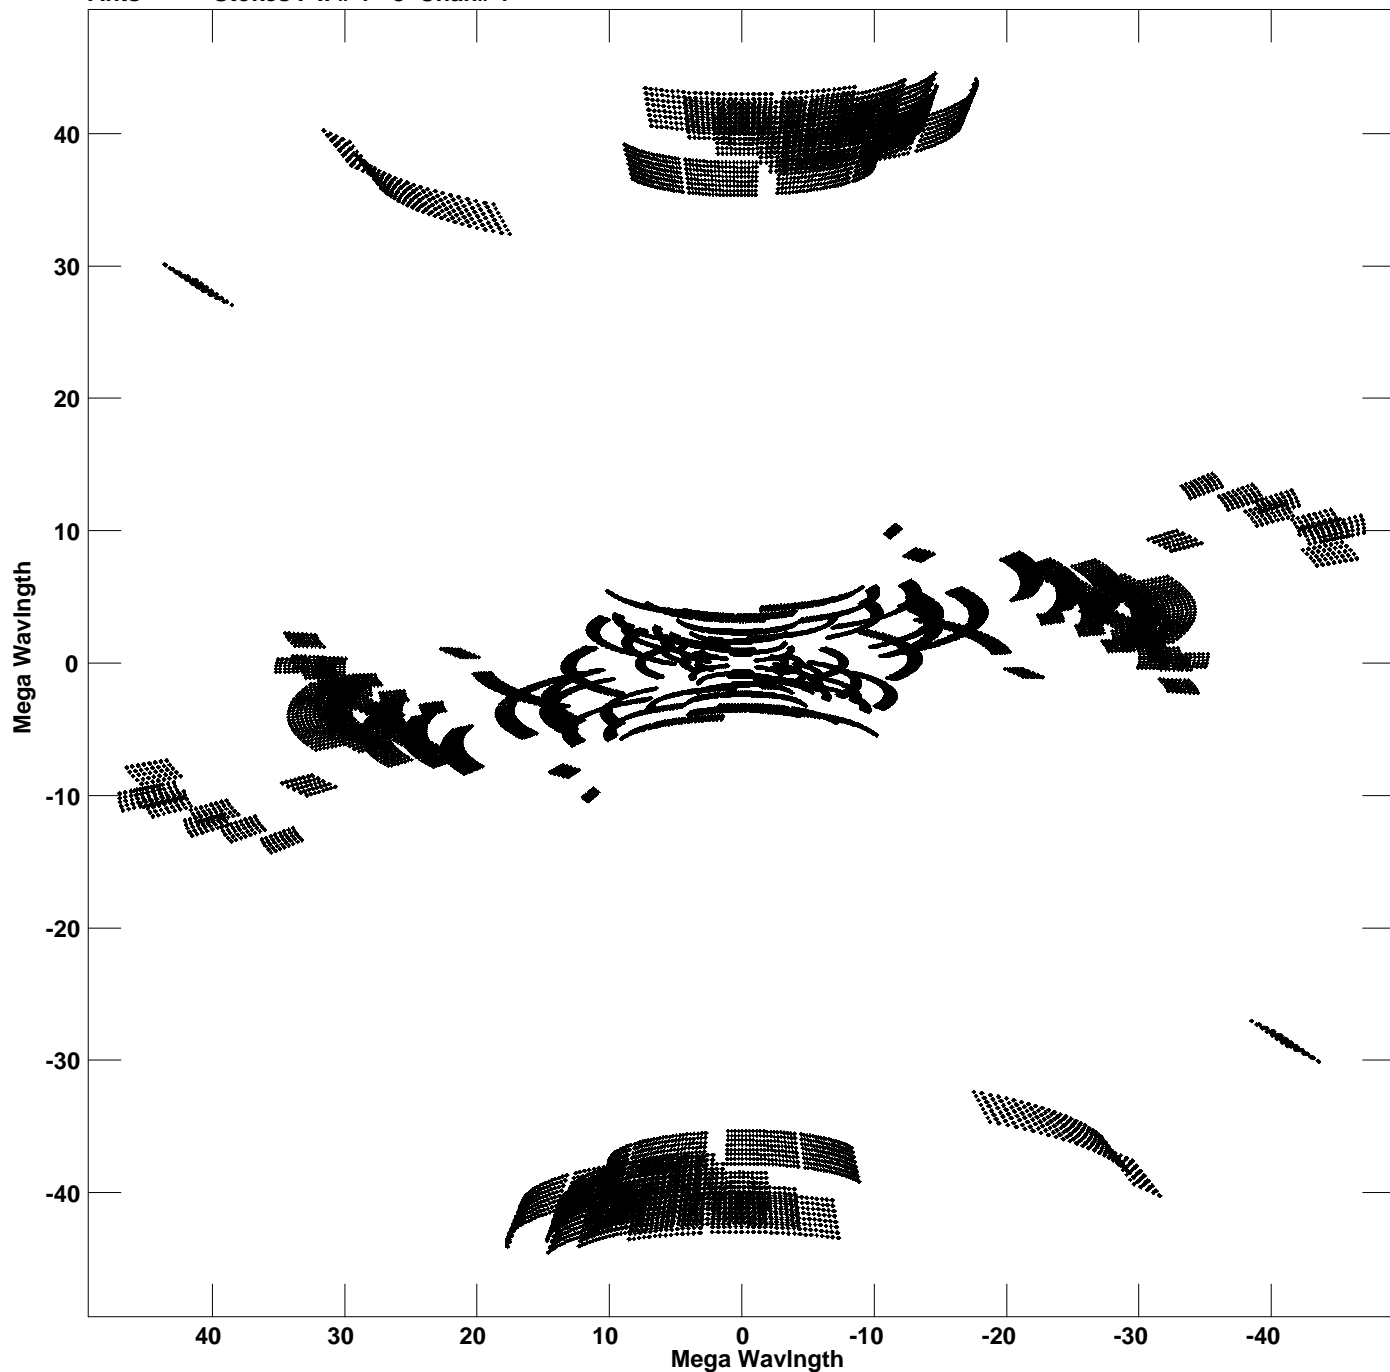

Plot file version 1 created 25-OCT-2019 14:59:38
V vs U for 0436-129.MULTI.1 Source:0436-129
Ants * - * Stokes I IF# 1 - 8 Chan# 1

Freq = 1.6026 GHz, Bw = 16.000 MHz