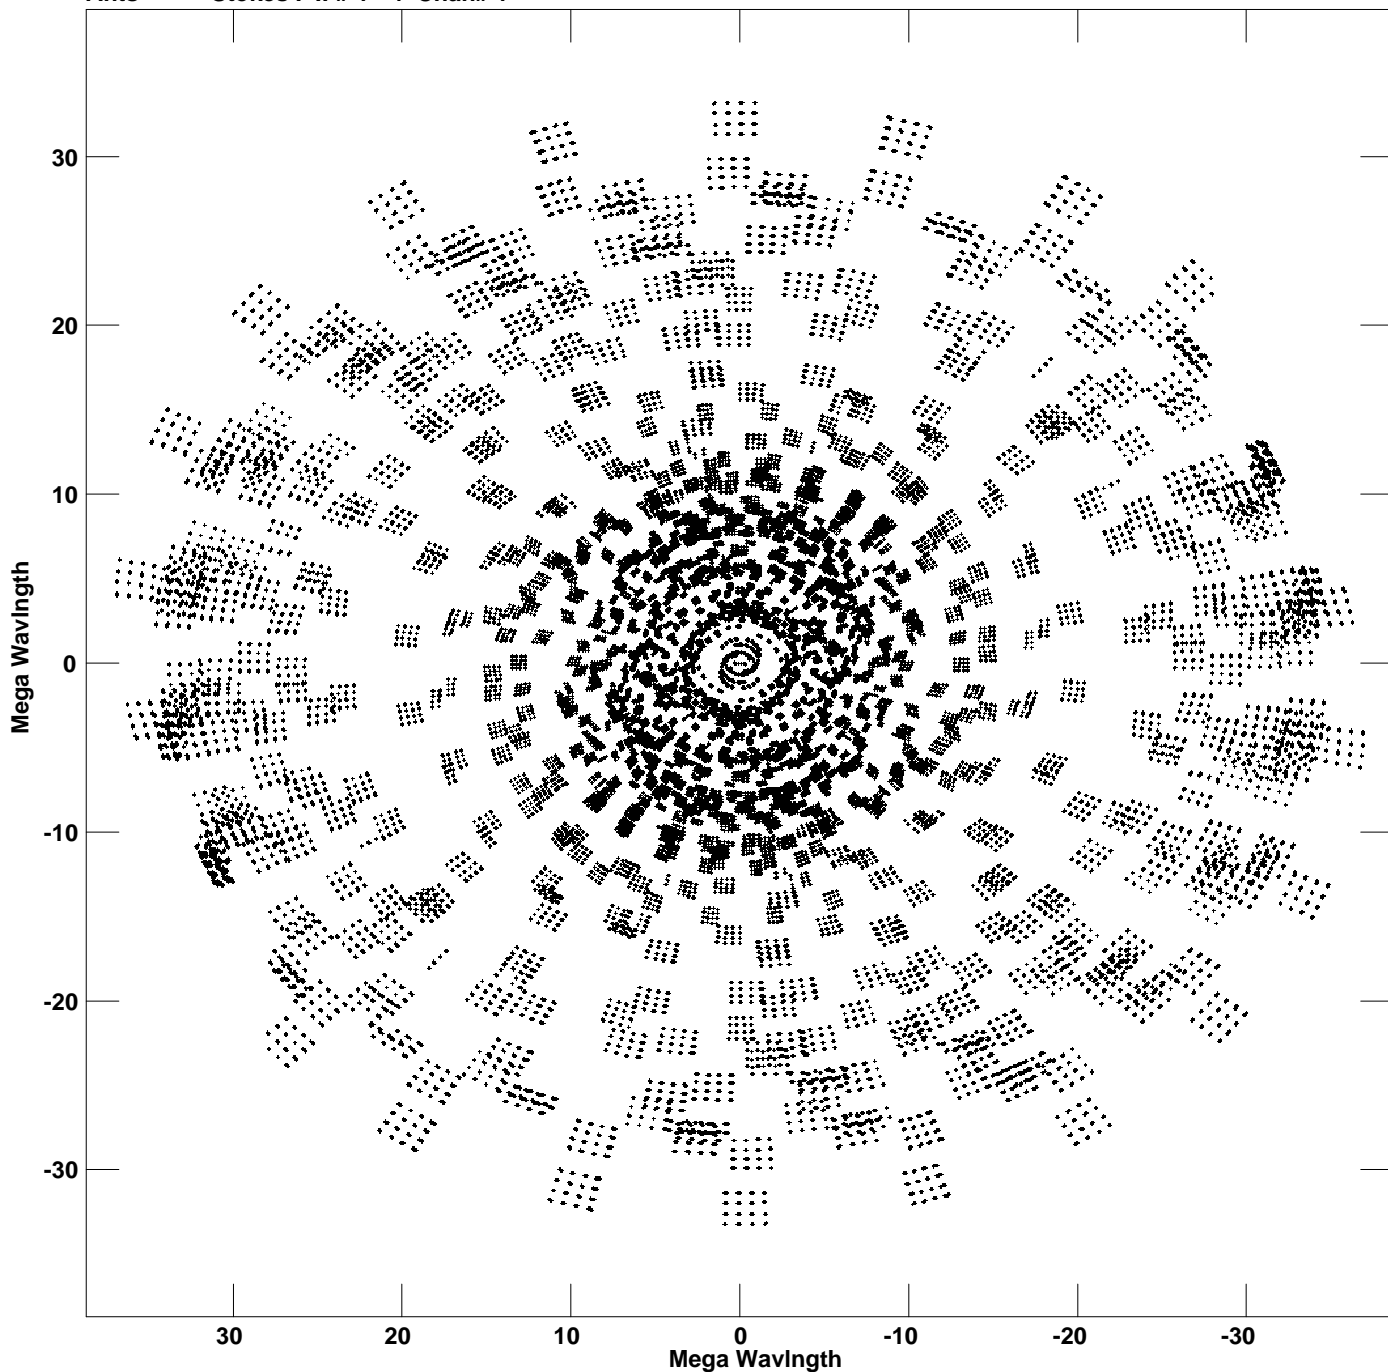

Plot file version 1 created 15-JUN-2021 18:53:17  
V vs U for 1206+549.MULTI.1 Source:1206+549  
Ants \* - \* Stokes I IF# 1 - 4 Chan# 1

Freq = 1.6107 GHz, Bw = 32.000 MHz