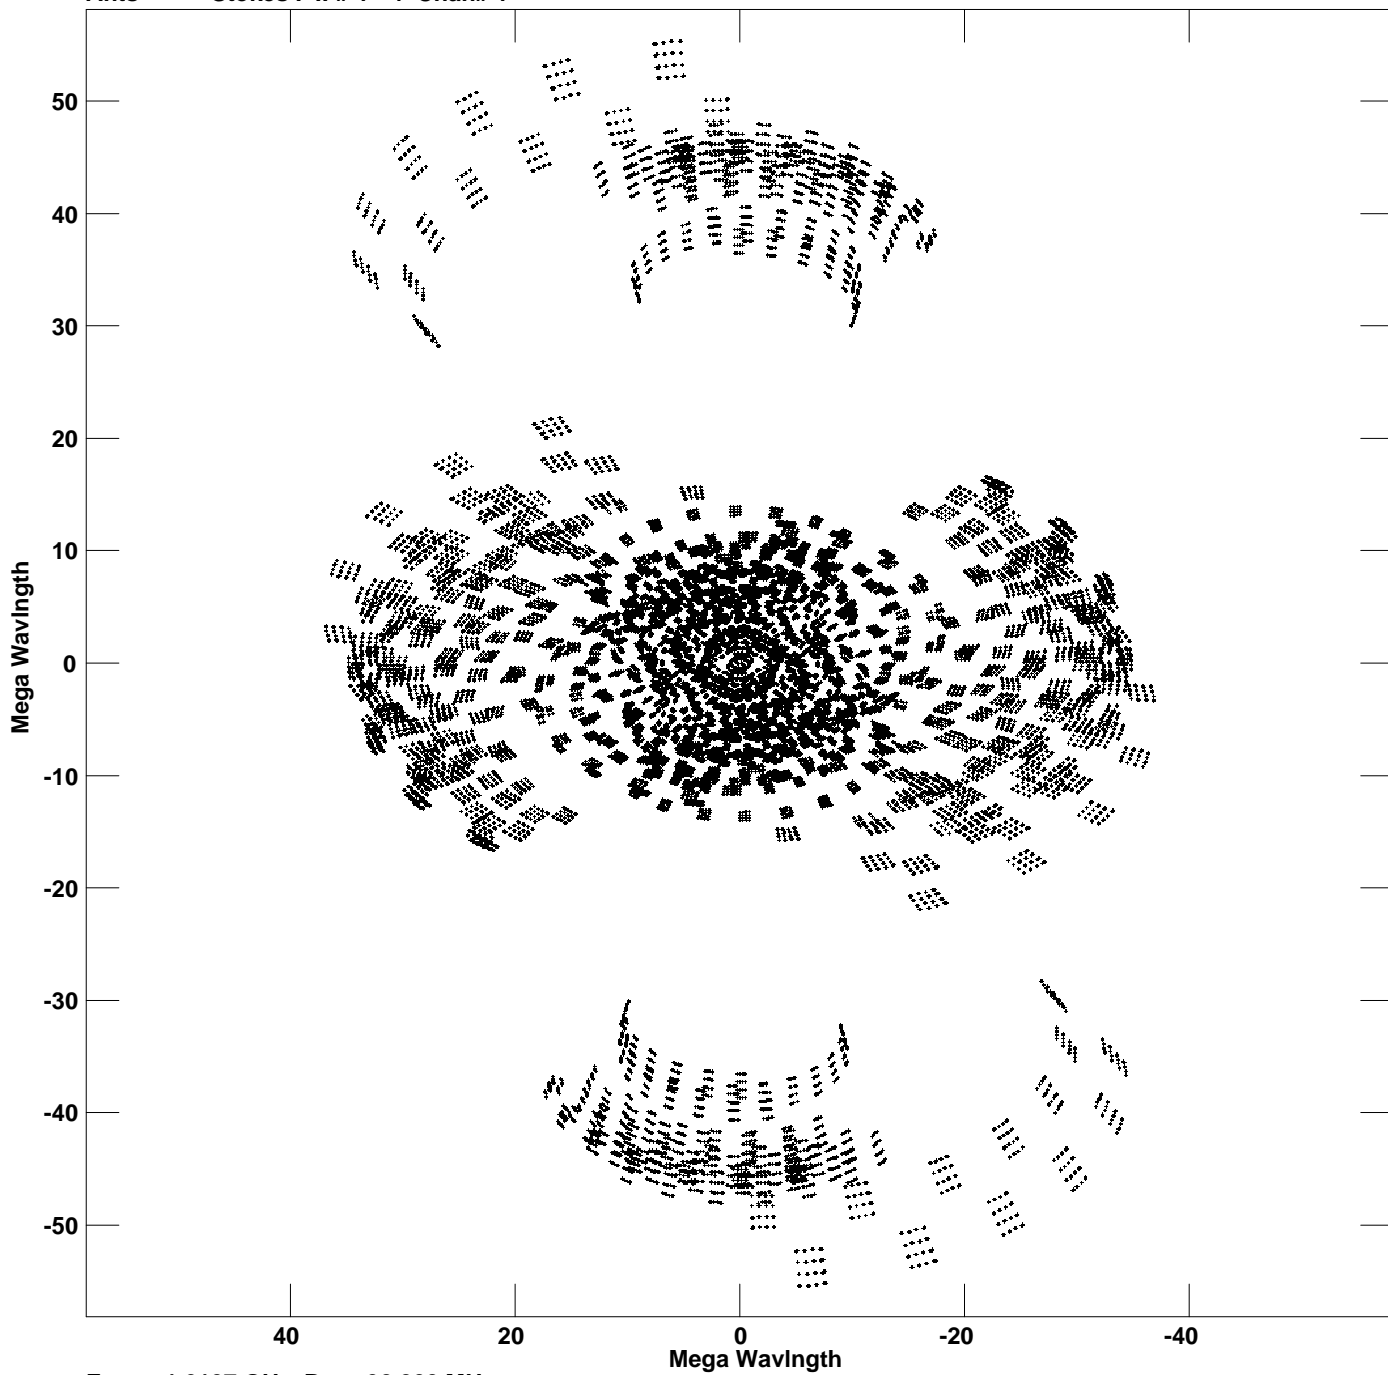

Plot file version 1 created 15-JUN-2021 18:53:34  
V vs U for 1225+317.MULTI.1 Source:1225+317  
Ants \* - \* Stokes I IF# 1 - 4 Chan# 1

Freq = 1.6107 GHz, Bw = 32.000 MHz