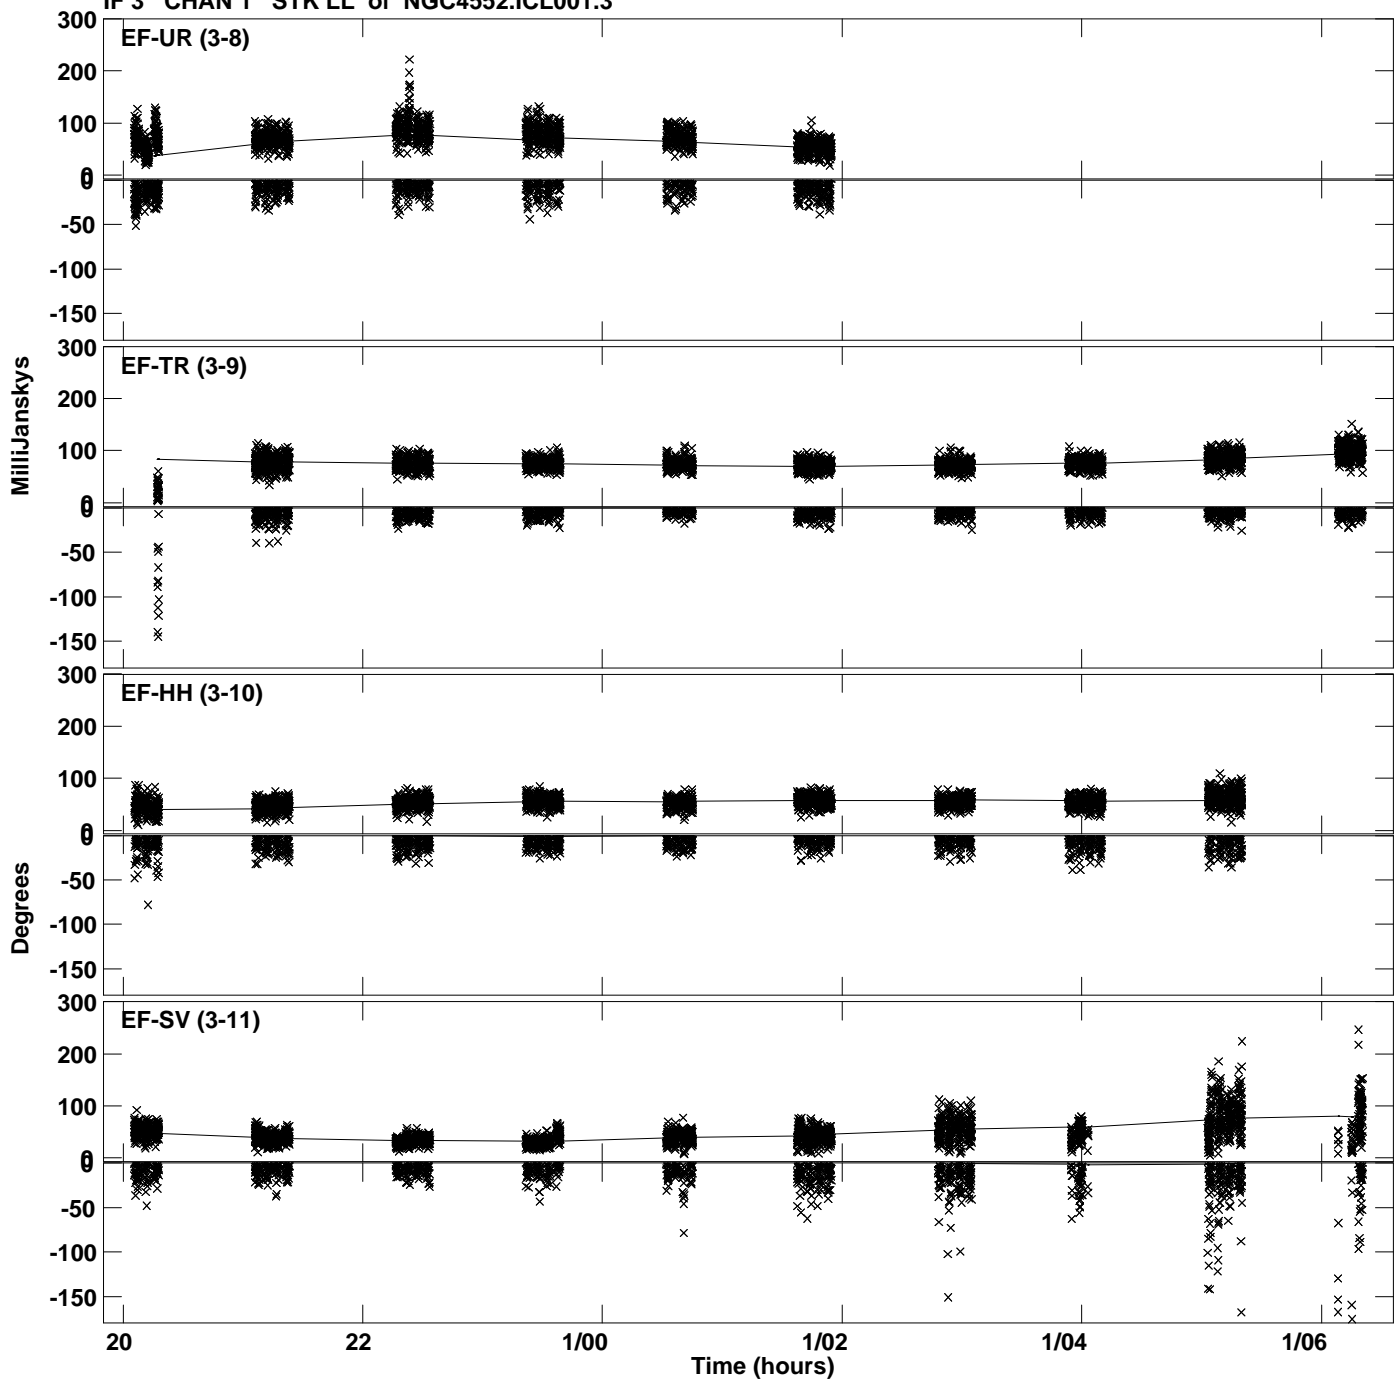

Plot file version 5 created 15-JUN-2021 11:23:15
Amplitude and Phase vs Time for NGC4552.MULTI.1 CL # 3
IF 2 CHAN 1 STK LL of NGC4552.ICL001.3

Plot file version 6 created 15-JUN-2021 11:23:15
Amplitude and Phase vs Time for NGC4552.MULTI.1 CL # 3
IF 2 CHAN 1 STK LL of NGC4552.ICL001.3

Plot file version 7 created 15-JUN-2021 11:23:15
Amplitude and Phase vs Time for NGC4552.MULTI.1 CL # 3
IF 2 CHAN 1 STK LL of NGC4552.ICL001.3

Plot file version 8 created 15-JUN-2021 11:23:15
Amplitude andPhase vs Time for NGC4552.MULTI.1 CL # 3
IF 2 CHAN 1 STK LL of NGC4552.ICL001.3

Plot file version 9 created 15-JUN-2021 11:23:16
Amplitude and Phase vs Time for NGC4552.MULTI.1 CL # 3
IF 3 CHAN 1 STK LL of NGC4552.ICL001.3

Plot file version 10 created 15-JUN-2021 11:23:16
Amplitude andPhase vs Time for NGC4552.MULTI.1 CL # 3
IF 3 CHAN 1 STK LL of NGC4552.ICL001.3