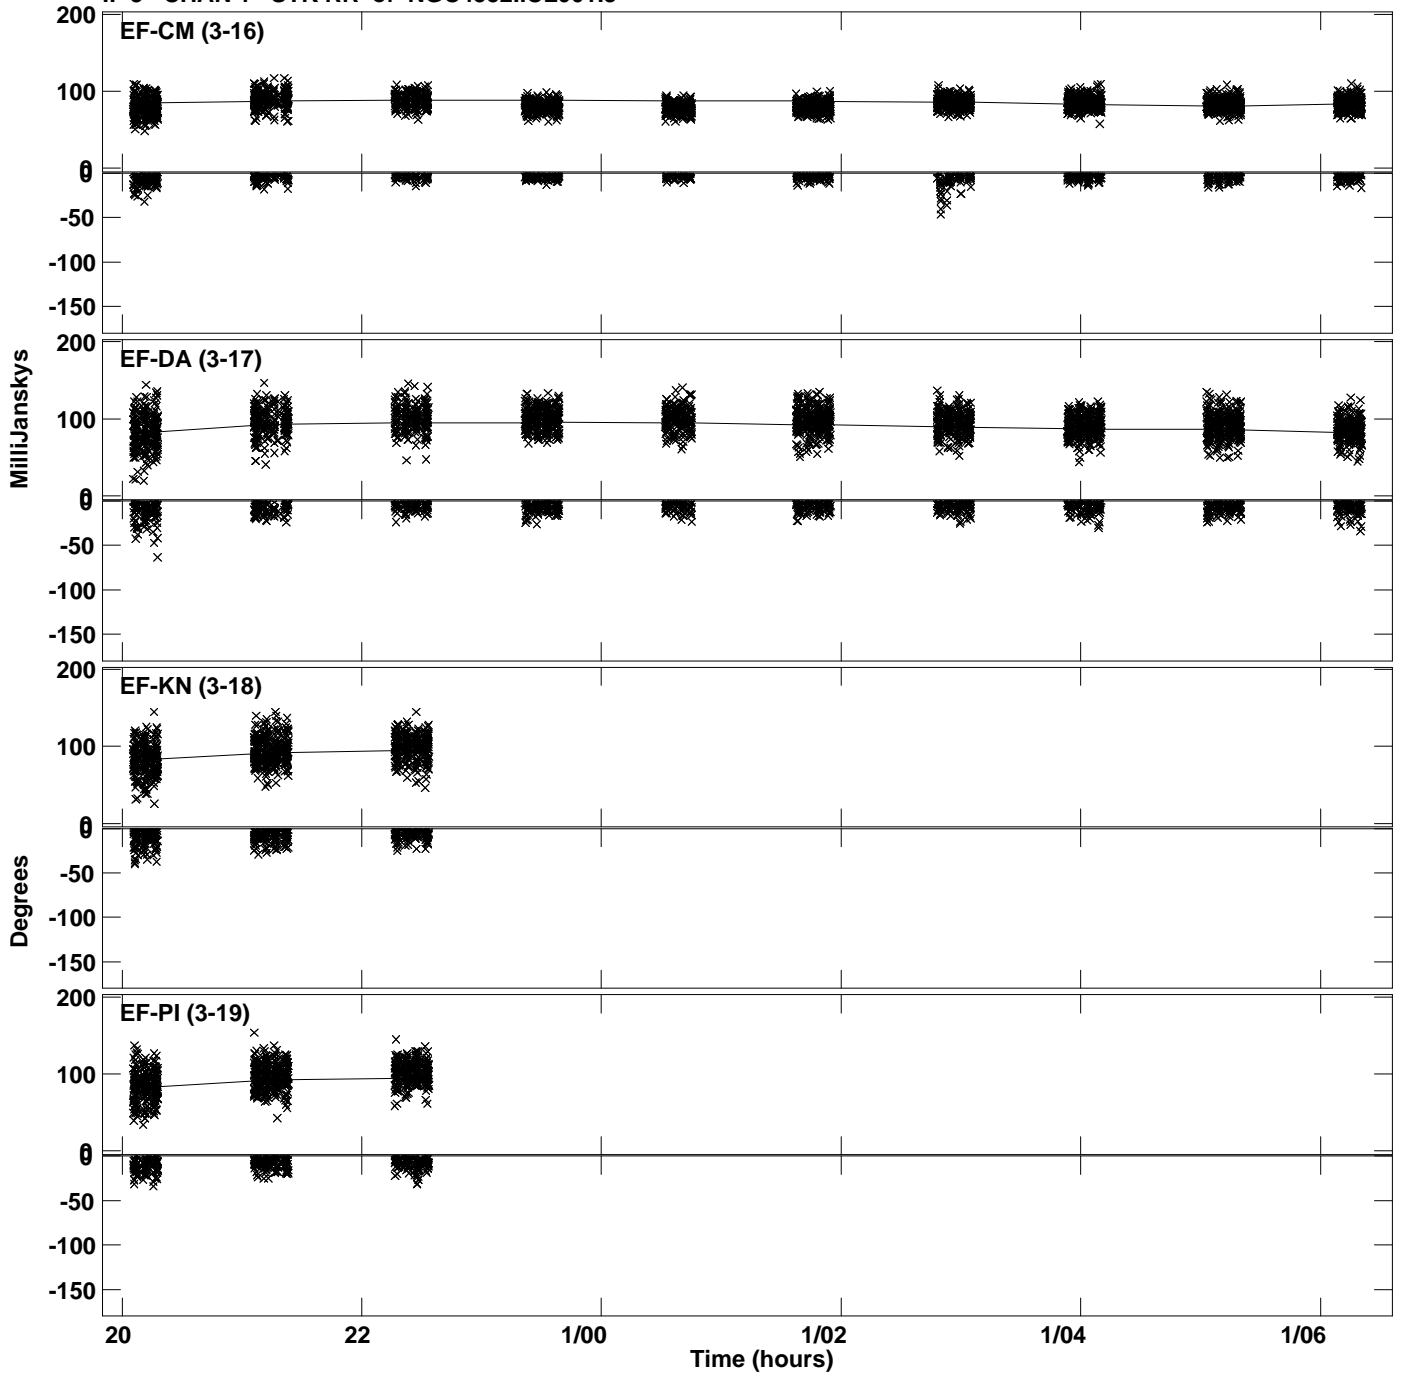

Plot file version 28 created 15-JUN-2021 11:23:19
Amplitude and Phase vs Time for NGC4552.MULTI.1 CL # 3
IF 3 CHAN 1 STK RR of NGC4552.ICL001.3