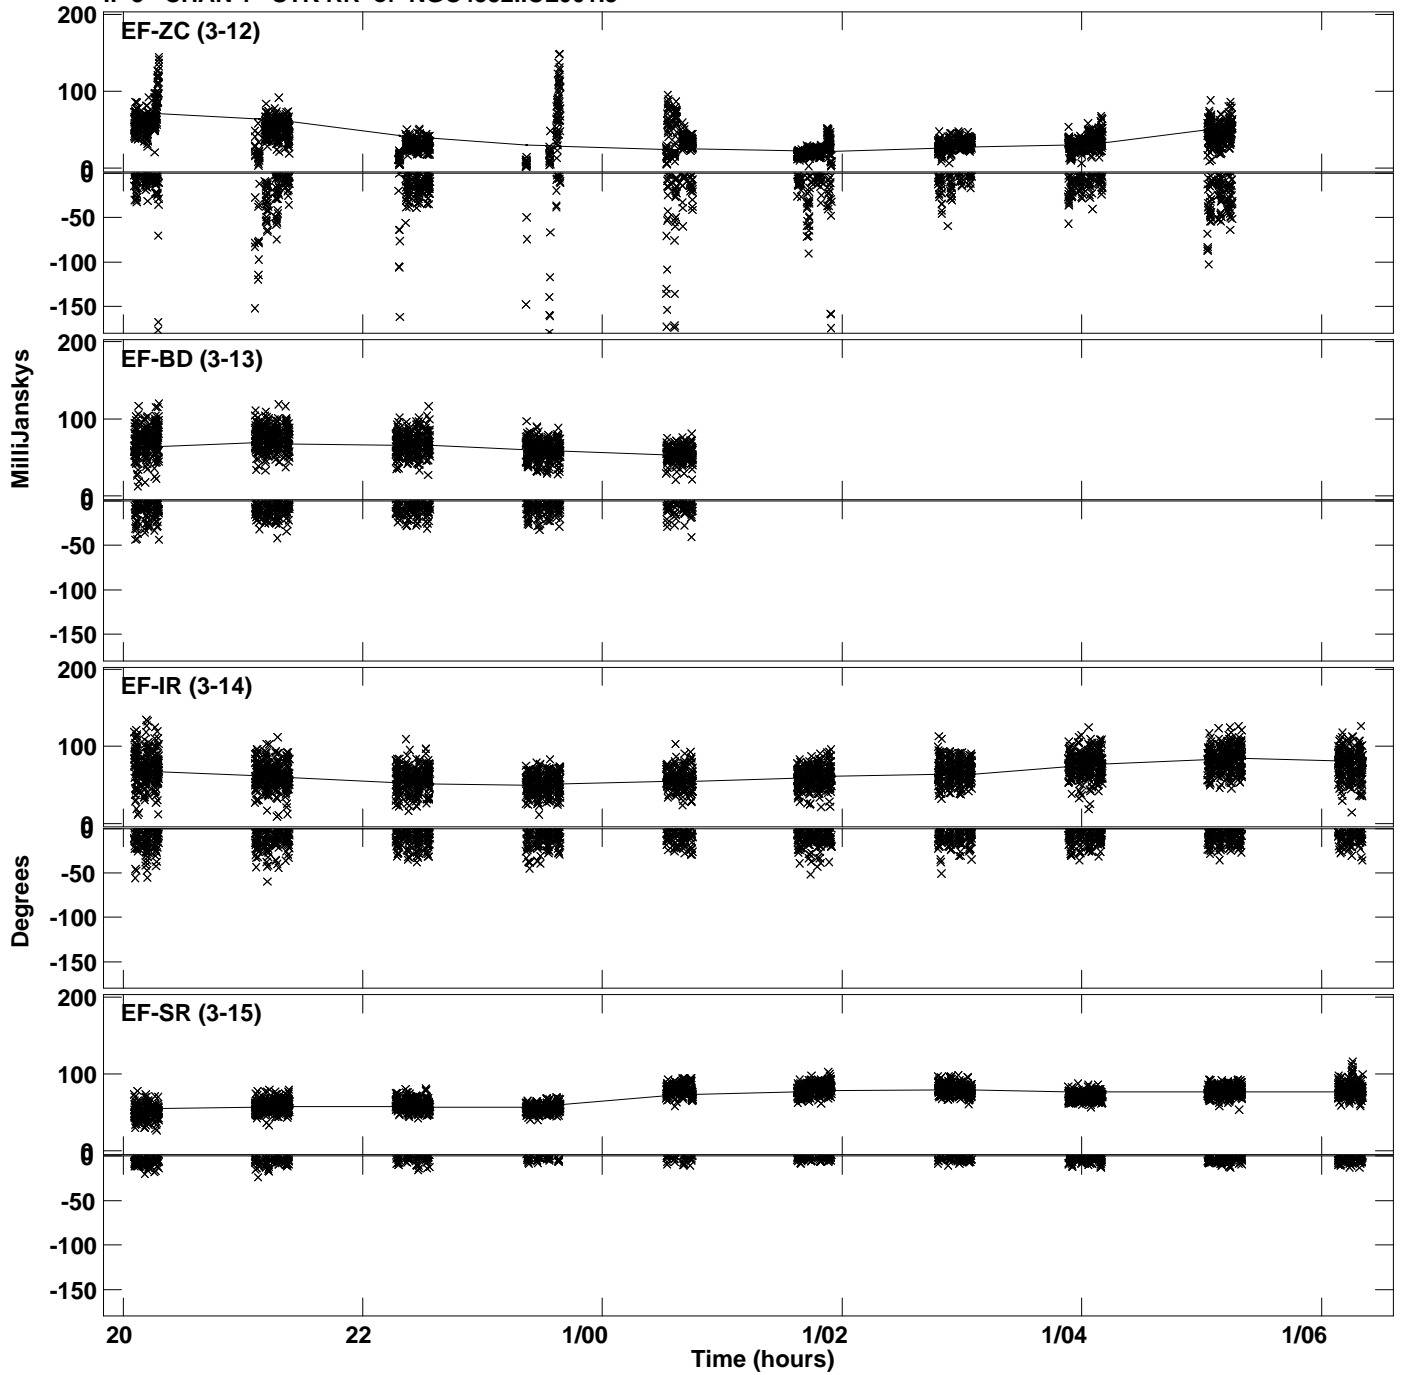

Plot file version 27 created 15-JUN-2021 11:23:19
Amplitude andPhase vs Time for NGC4552.MULTI.1 CL # 3
IF 3 CHAN 1 STK RR of NGC4552.ICL001.3