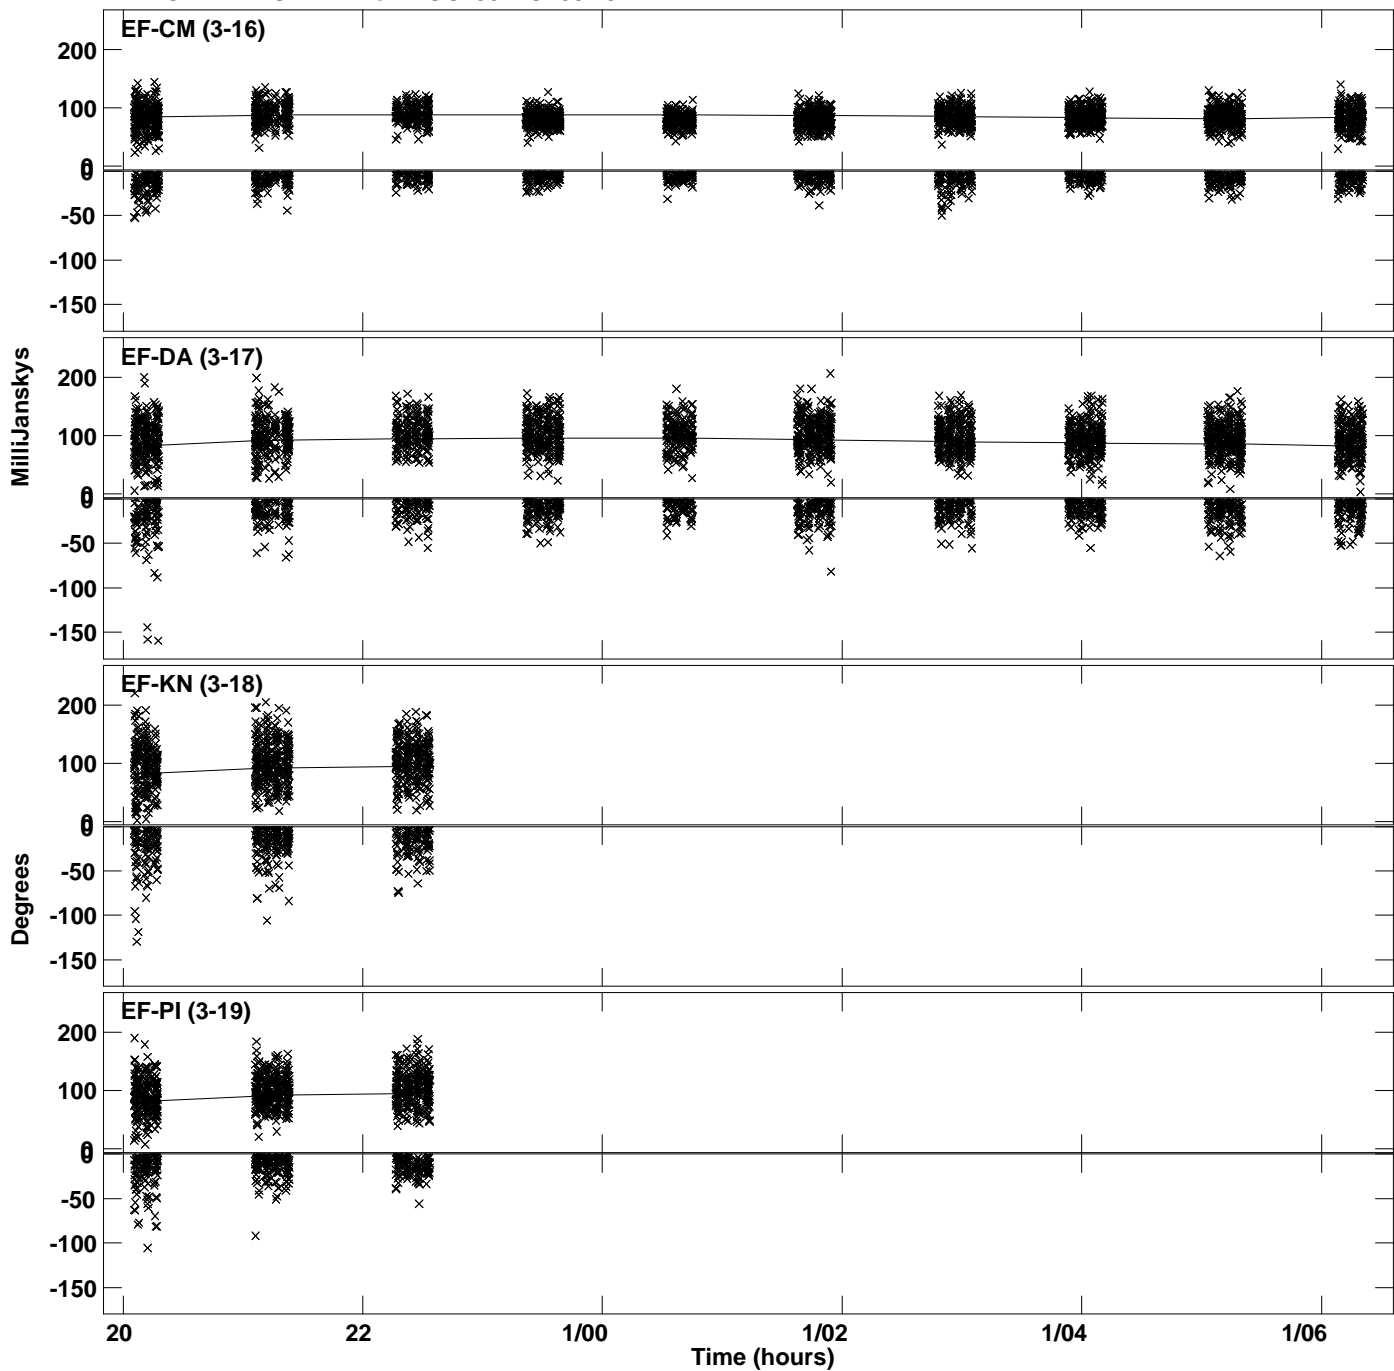

Plot file version 23 created 15-JUN-2021 11:23:18
Amplitude andPhase vs Time for NGC4552.MULTI.1 CL # 3
IF 2 CHAN 1 STK RR of NGC4552.ICL001.3