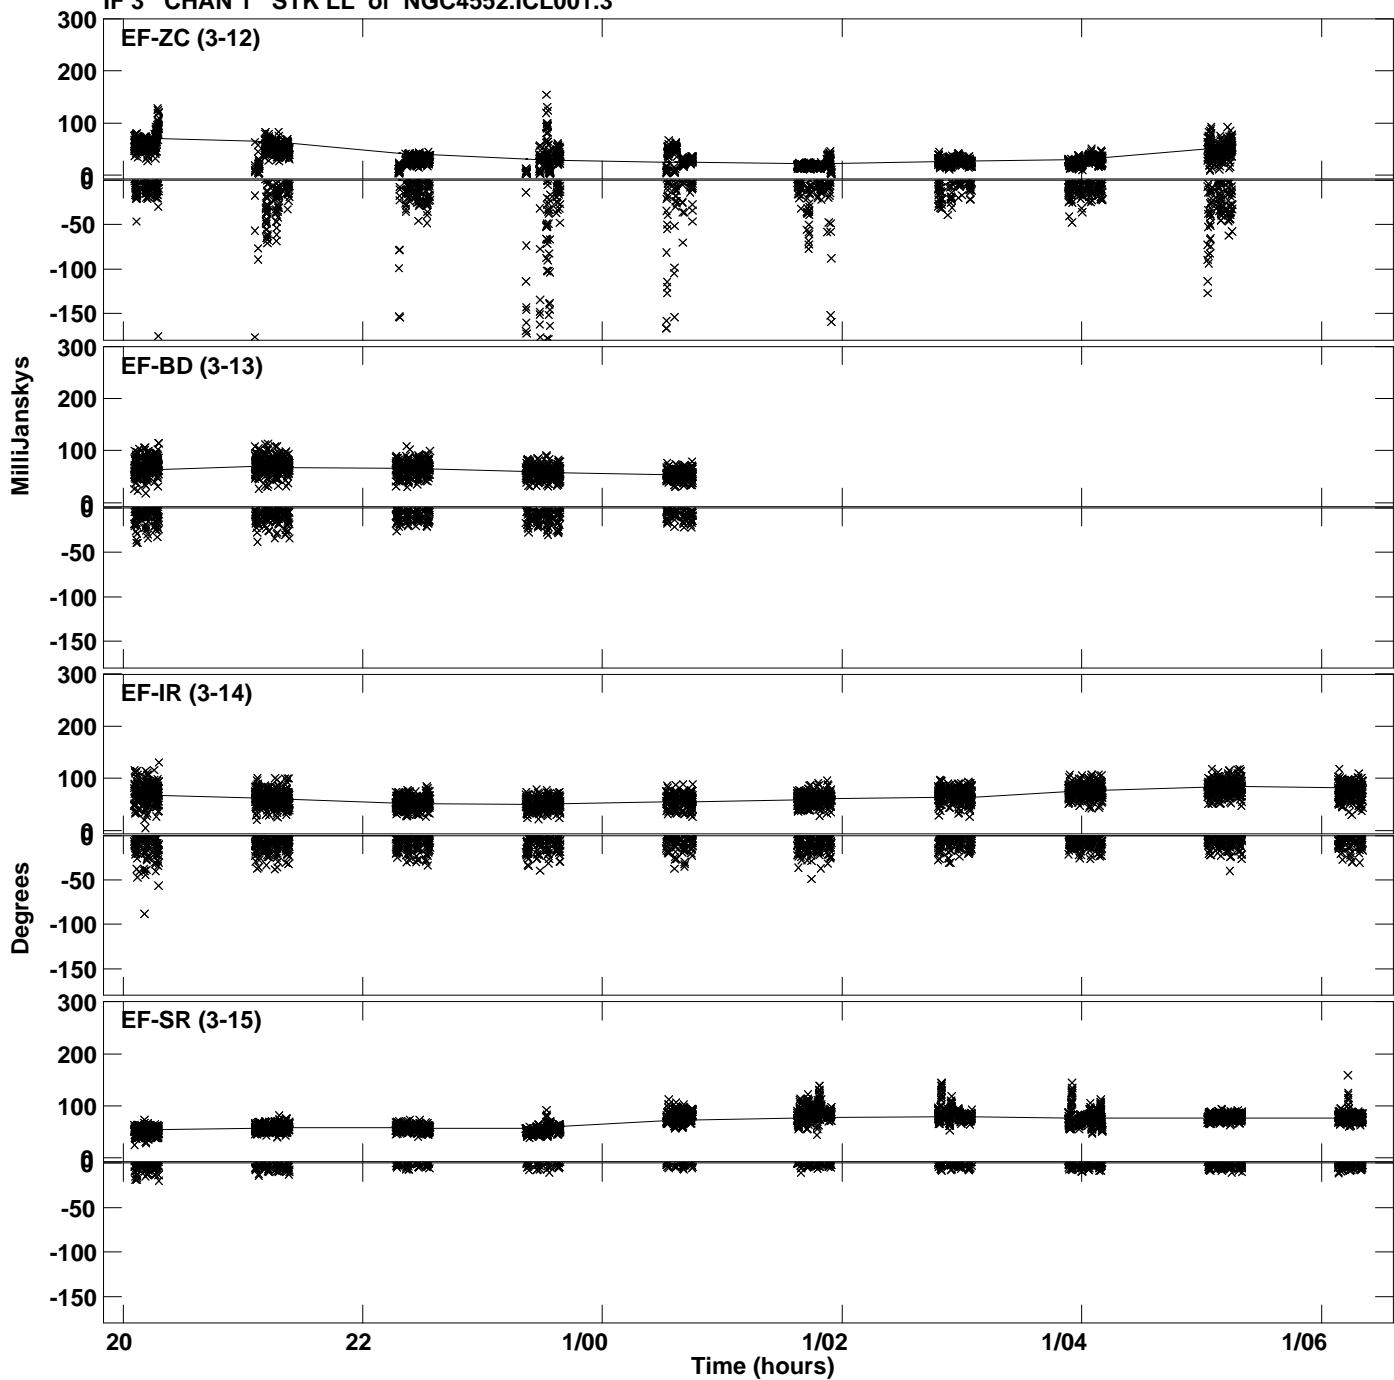

Plot file version 11 created 15-JUN-2021 11:23:16
Amplitude andPhase vs Time for NGC4552.MULTI.1 CL # 3
IF 3 CHAN 1 STK LL of NGC4552.ICL001.3