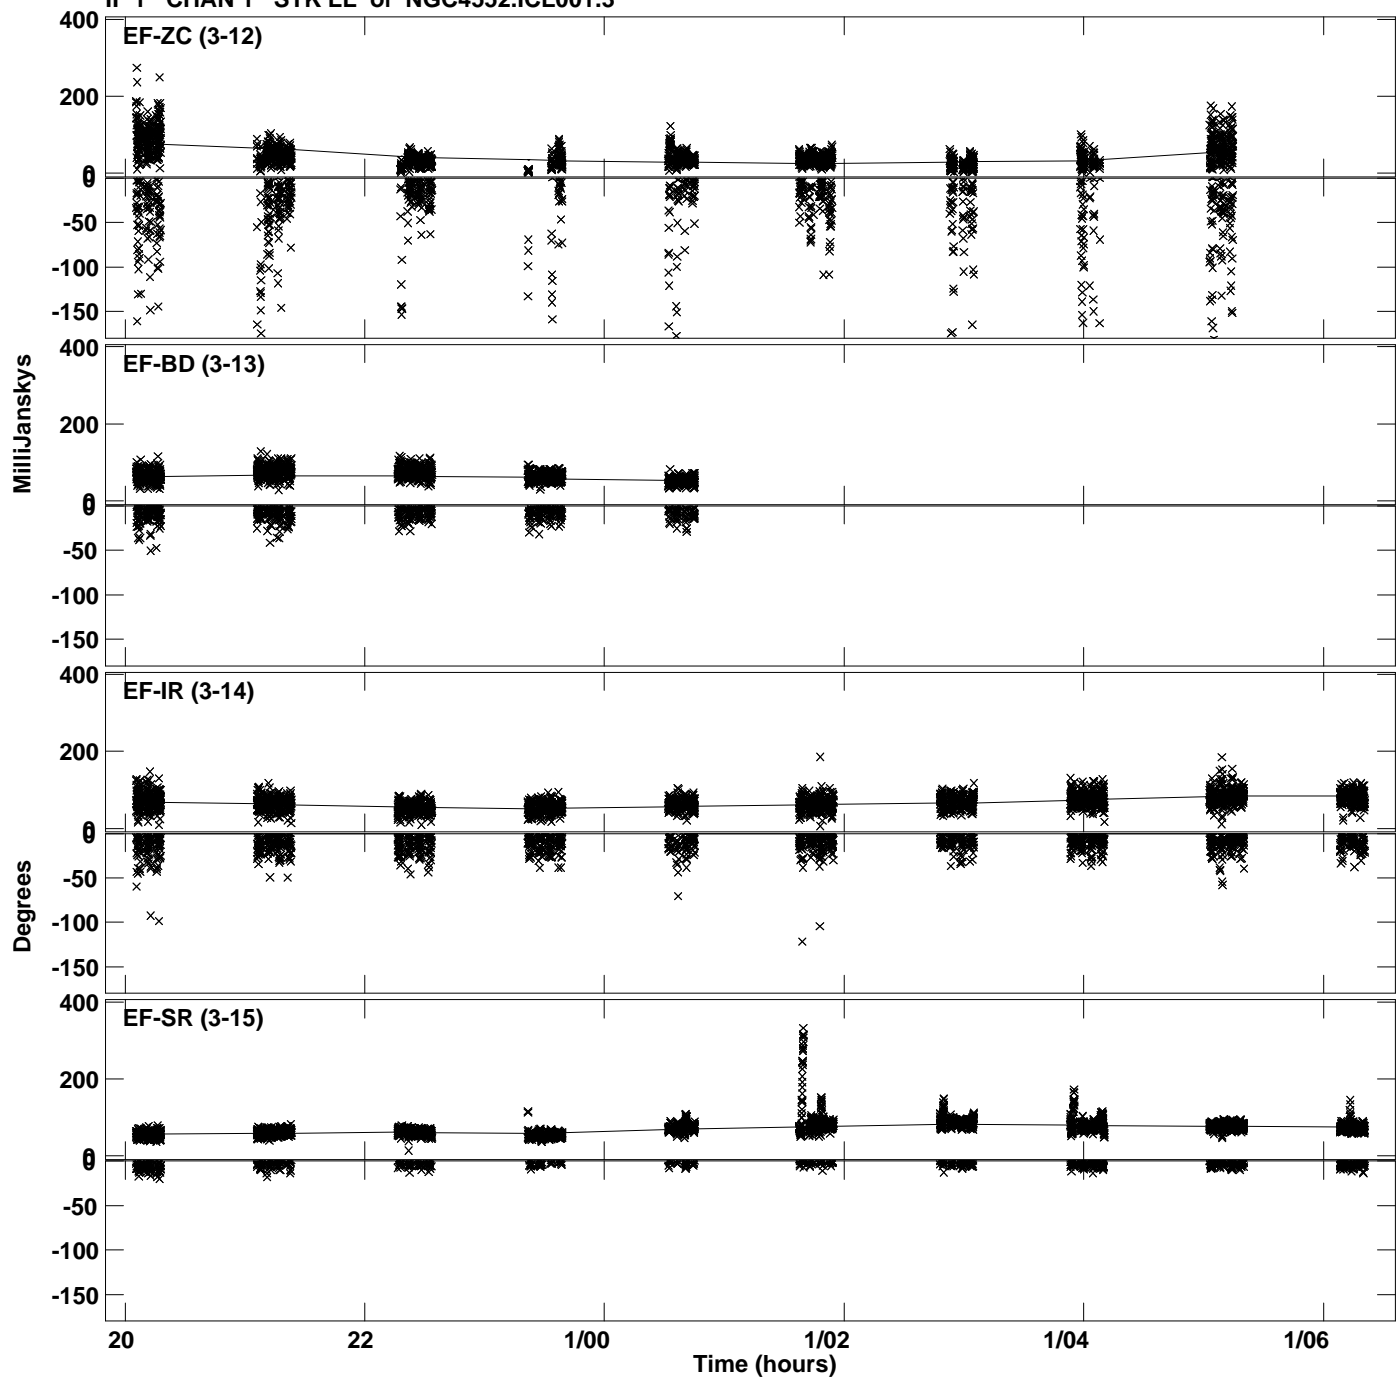

Plot file version 1 created 15-JUN-2021 11:23:15
Amplitude and Phase vs Time for NGC4552.MULTI.1 CL # 3
IF 1 CHAN 1 STK LL of NGC4552.ICL001.3

Plot file version 2 created 15-JUN-2021 11:23:15
Amplitude and Phase vs Time for NGC4552.MULTI.1 CL # 3
IF 1 CHAN 1 STK LL of NGC4552.ICL001.3

Plot file version 3 created 15-JUN-2021 11:23:15
Amplitude andPhase vs Time for NGC4552.MULTI.1 CL # 3
IF 1 CHAN 1 STK LL of NGC4552.ICL001.3

Plot file version 4 created 15-JUN-2021 11:23:15
Amplitude and Phase vs Time for NGC4552.MULTI.1 CL # 3
IF 2 CHAN 1 STK LL of NGC4552.ICL001.3