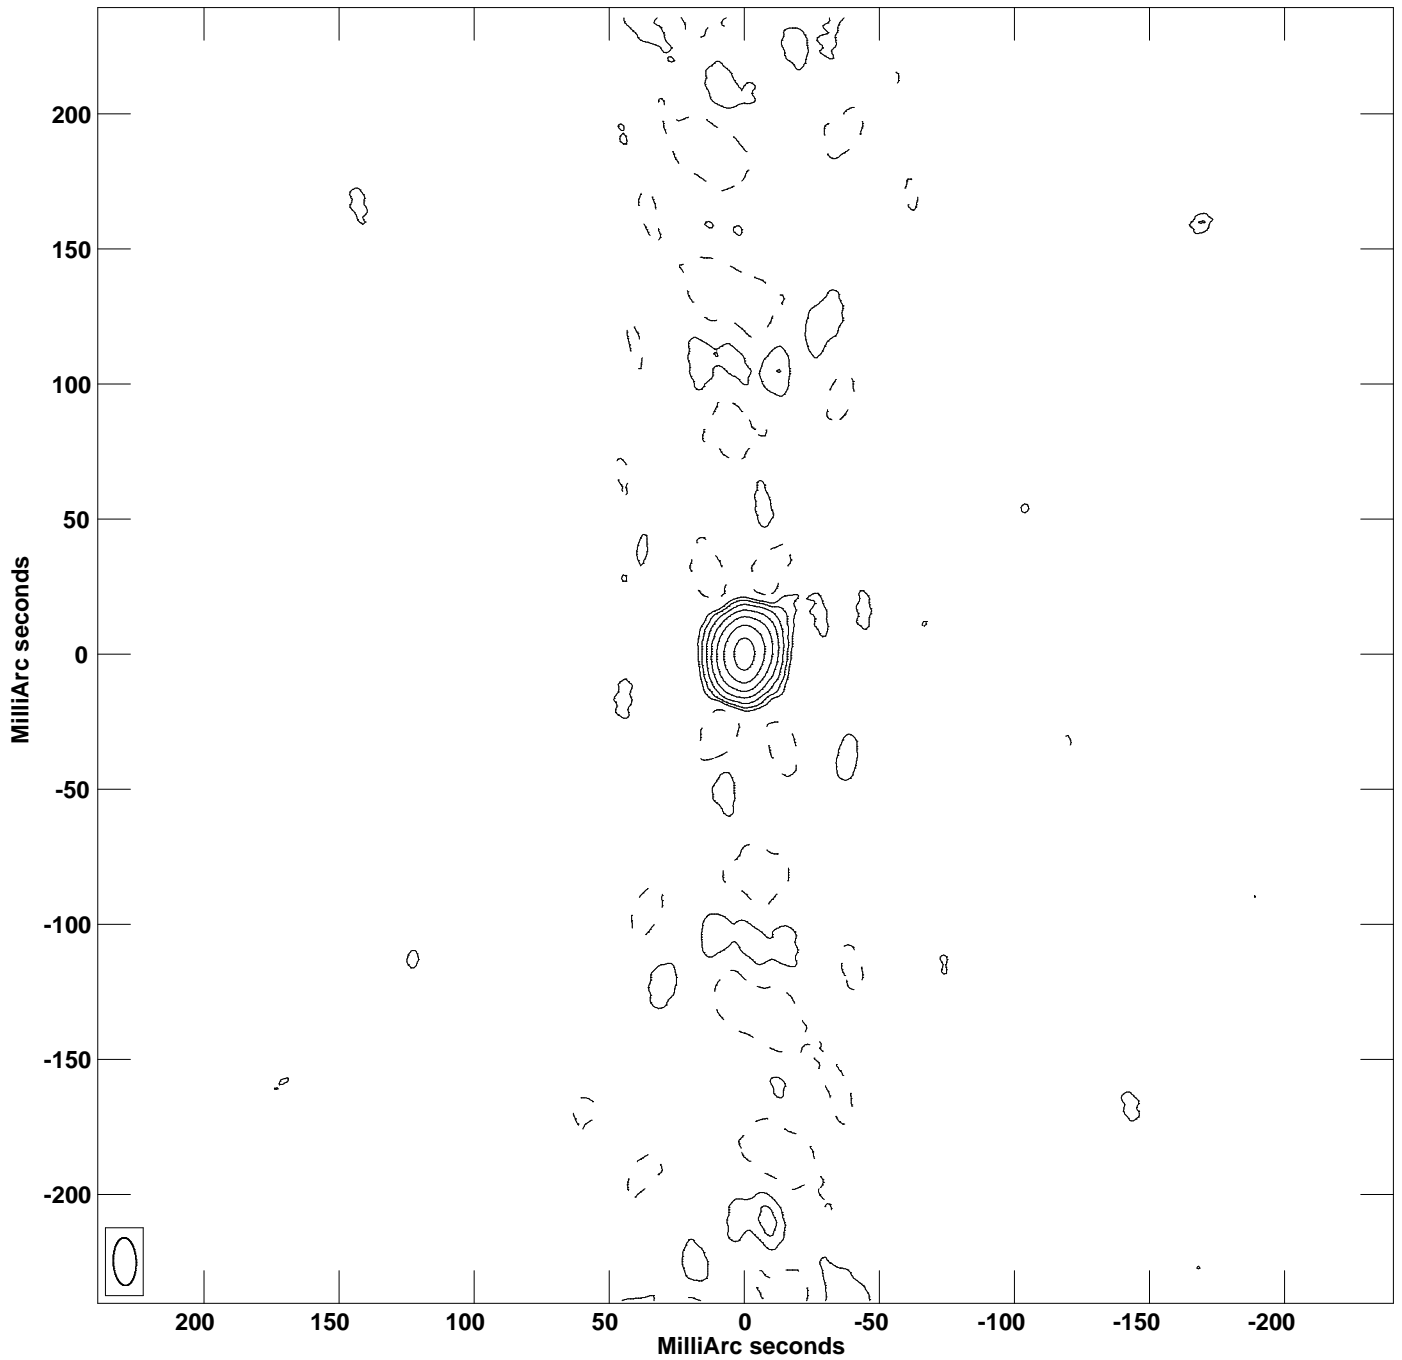

PLot file version 1 created 18-JUN-2021 17:33:18
CONT: 1237-101 IPOL 1658.591 MHz 1237-101.ICL001.3

Center at RA 12 39 43.0614720 DEC -10 23 28.692760
Cont peak brightness = 8.2053E-01 JY/BEAM
Levs = 8.205E-03 * (-1.15, 1.147, 2.295, 4.590, 9.180, 18.36, 36.72,
73.44)