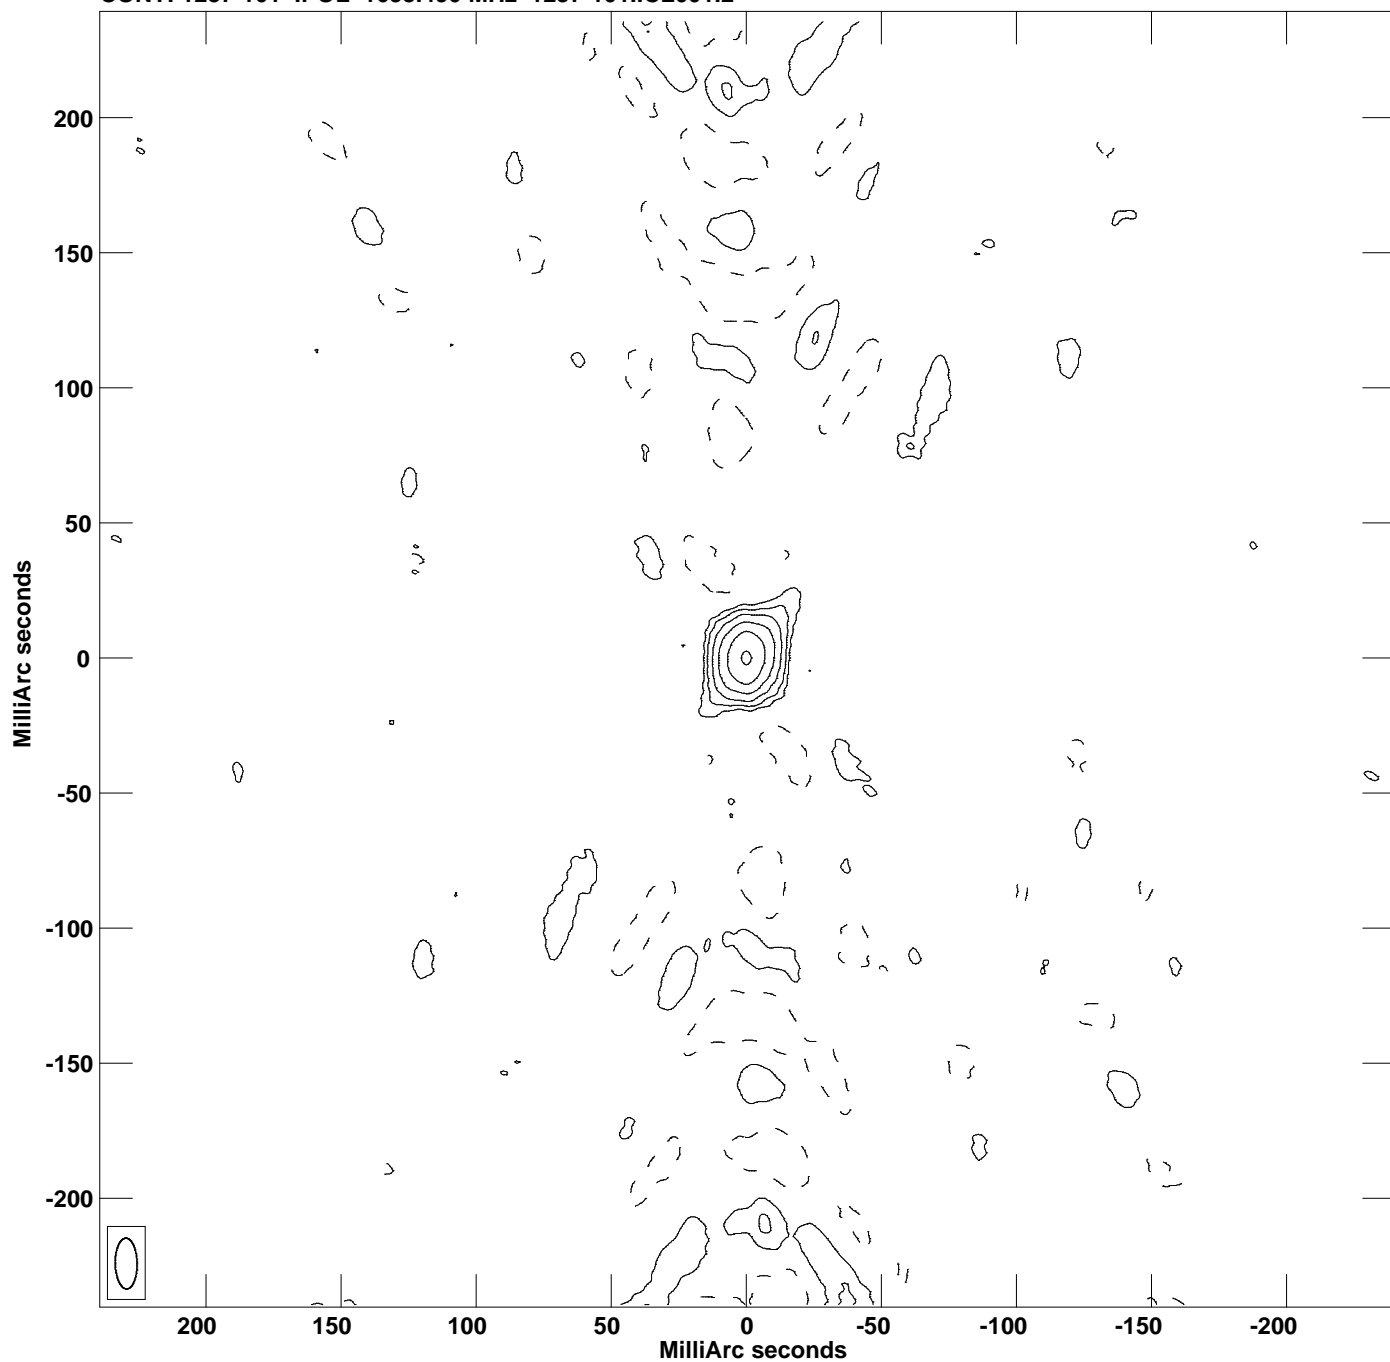

PLot file version 1 created 18-JUN-2021 17:33:10
CONT: 1237-101 IPOL 1658.490 MHz 1237-101.ICL001.2

Center at RA 12 39 43.0614720 DEC -10 23 28.692760
Cont peak brightness = 7.7141E-01 JY/BEAM
Levs = 7.714E-03 * (-2.90, 2.898, 5.795, 11.59, 23.18, 46.36, 92.72)