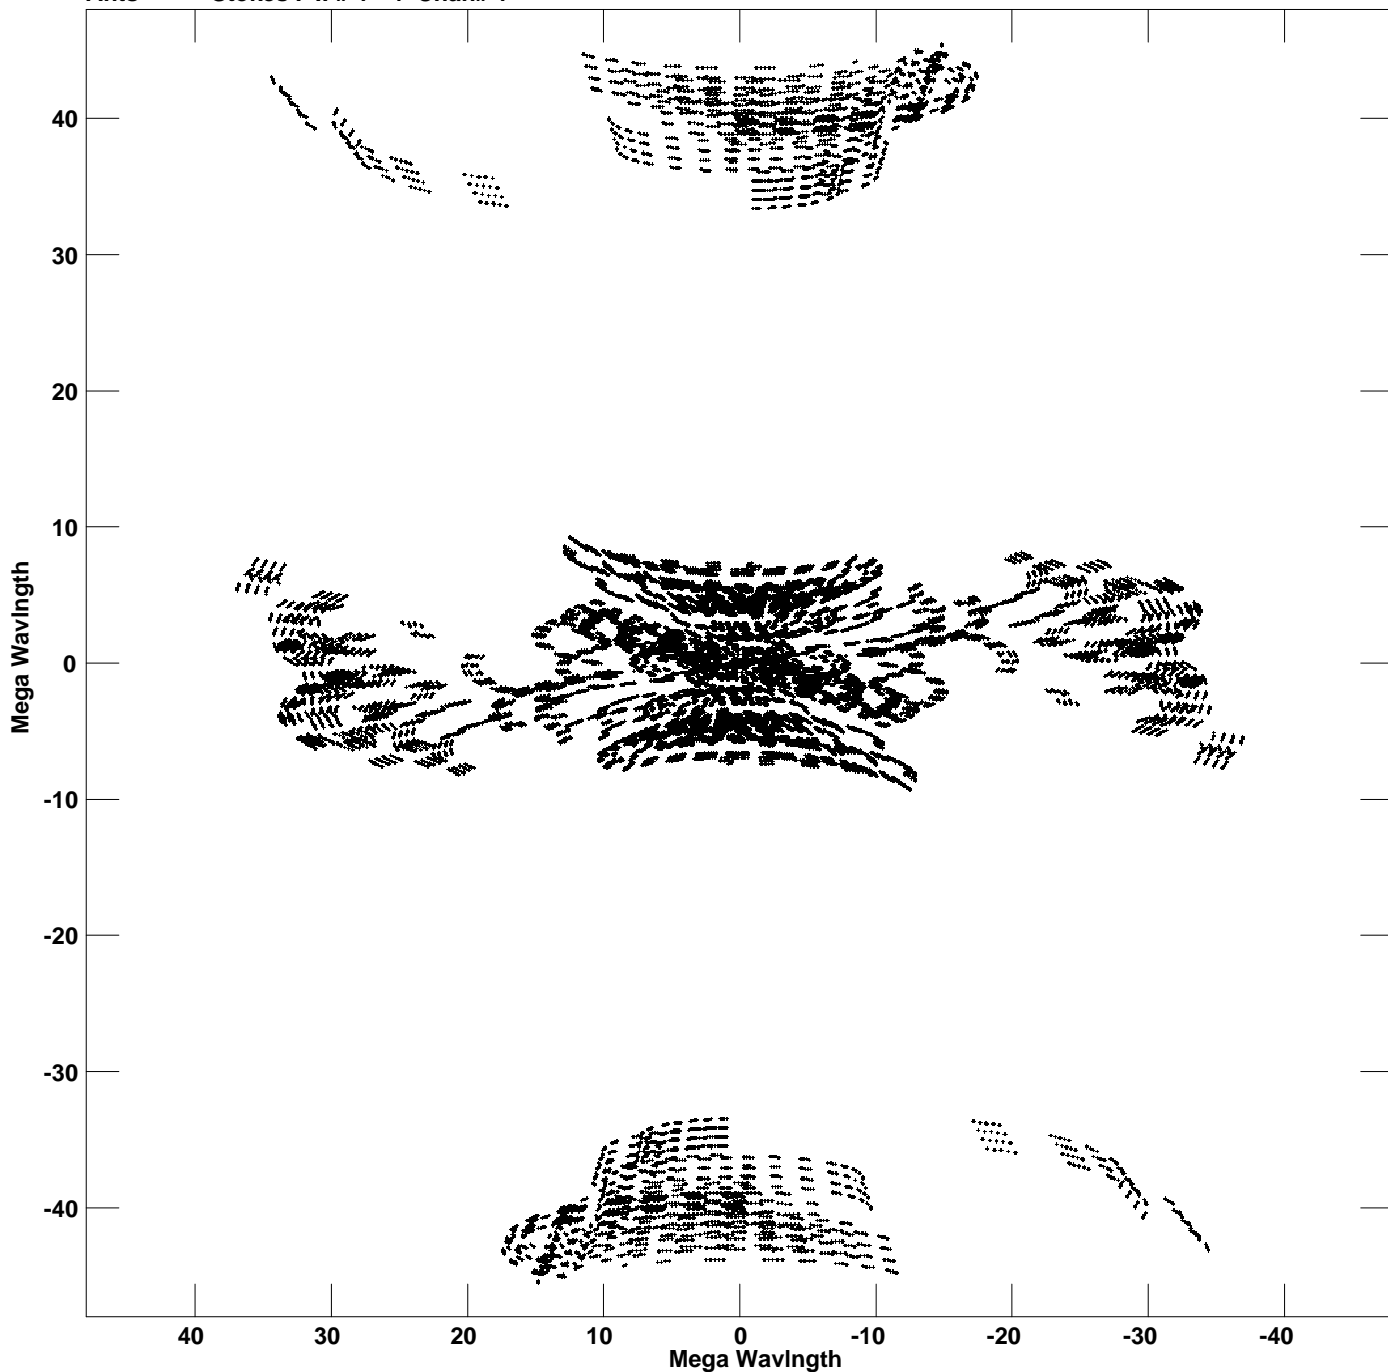

Plot file version 1 created 18-JUN-2021 17:34:12  
V vs U for 1237-101.MULTI.1 Source:1237-101  
Ants \* - \* Stokes I IF# 1 - 4 Chan# 1

Freq = 1.6107 GHz, Bw = 32.000 MHz