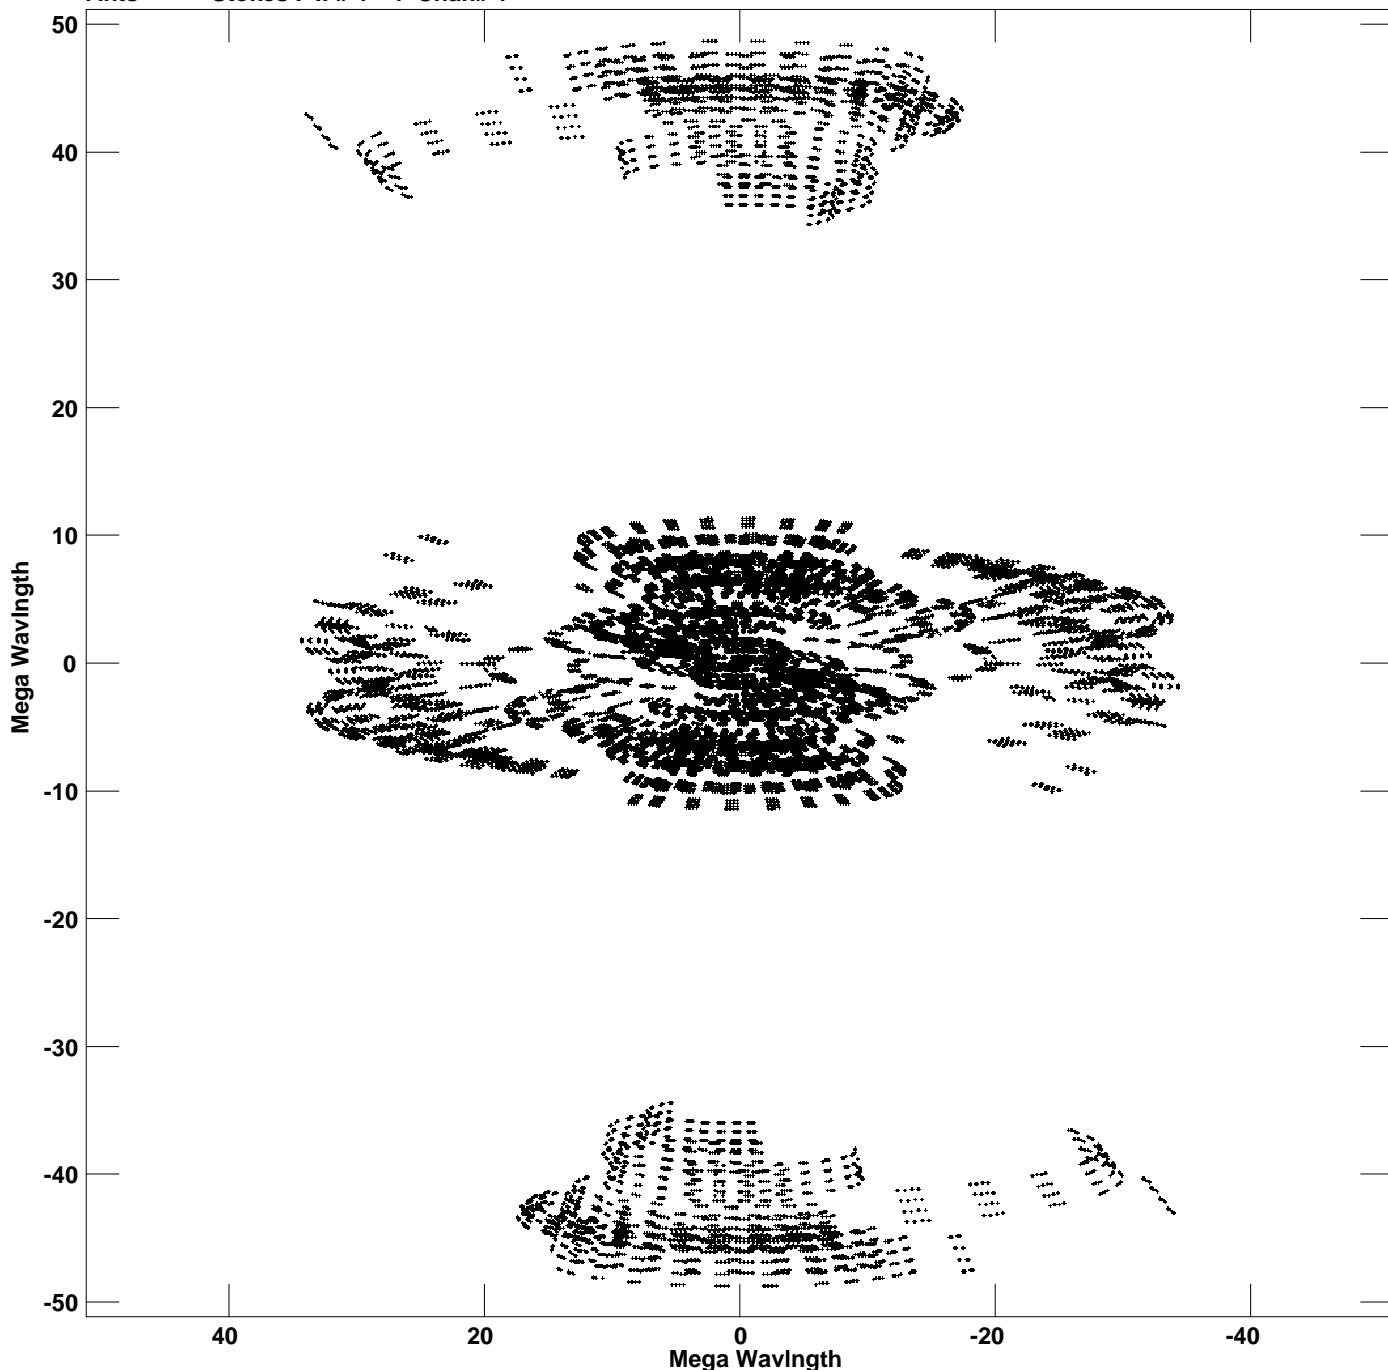

Plot file version 1 created 18-JUN-2021 17:34:37
V vs U for 1402+077.MULTI.1 Source:1402+077
Ants * - * Stokes I IF# 1 - 4 Chan# 1

Freq = 1.6107 GHz, Bw = 32.000 MHz